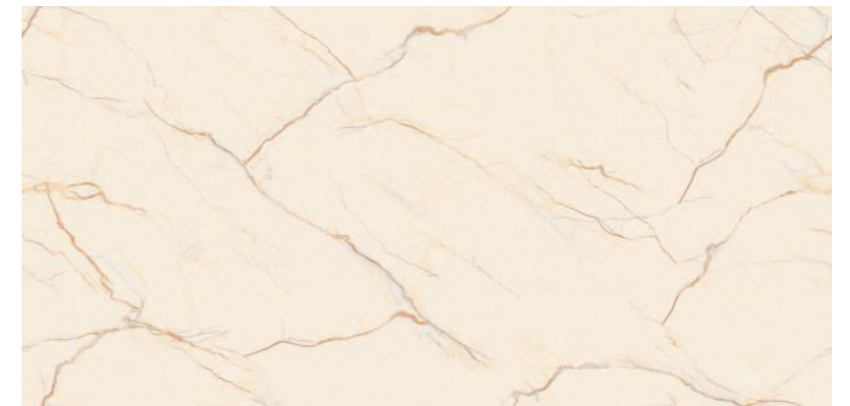

Random : 4

Size :
600x1200MM

Thickness :
9MM

Finish :
GLOSSY

Endless Glossy
COLLECTION

EN-LIMS
BEIGE

Random : 4

Size :
600x1200MM