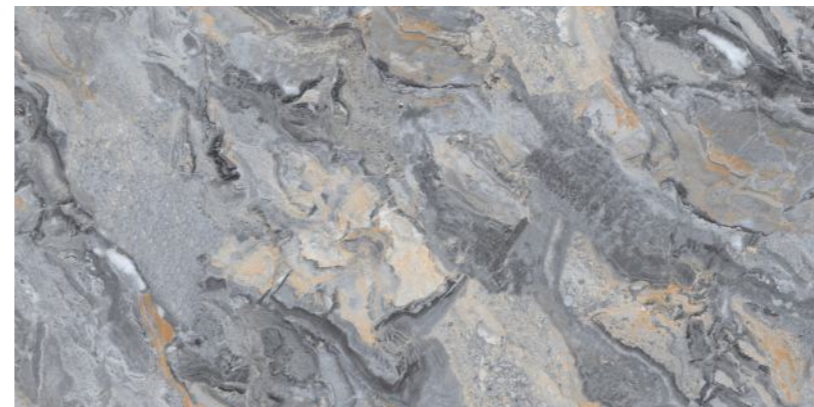

Size :
600x1200MM

Thickness :
9MM

Finish :
GLOSSY