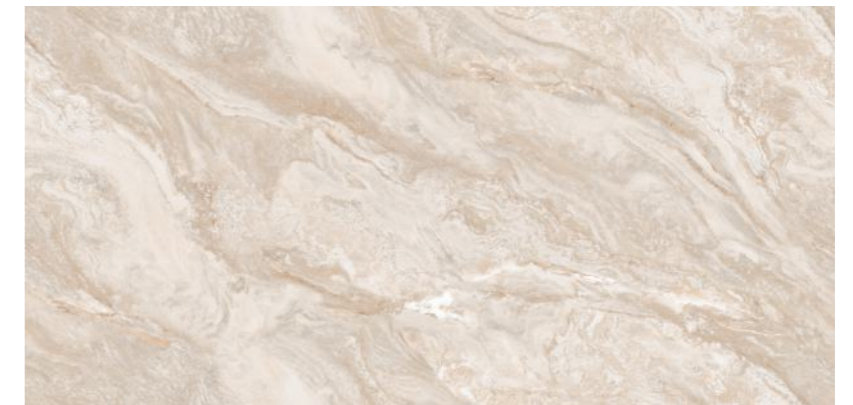

Size :
600x1200MM

Thickness :
9MM

Finish :
GLOSSY