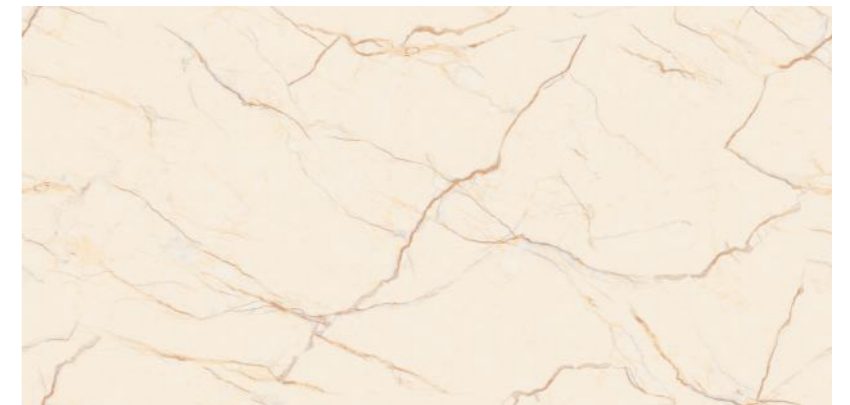

Random : 4

Size :
600x1200MM

Thickness :
9MM

Finish :
GLOSSY

Endless Glossy
COLLECTION

EN-LIMS
BEIGE

Random : 4

Size :
600x1200MM