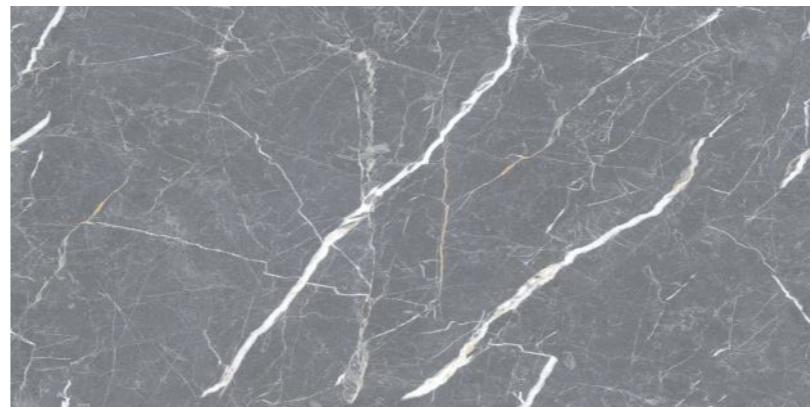

Endless Glossy
COLLECTION

LEXIRA
SURFACES LLP

EN-FALCON
NERO

Random : 4

Size :
600x1200MM

Thickness :
9MM

Finish :
GLOSSY