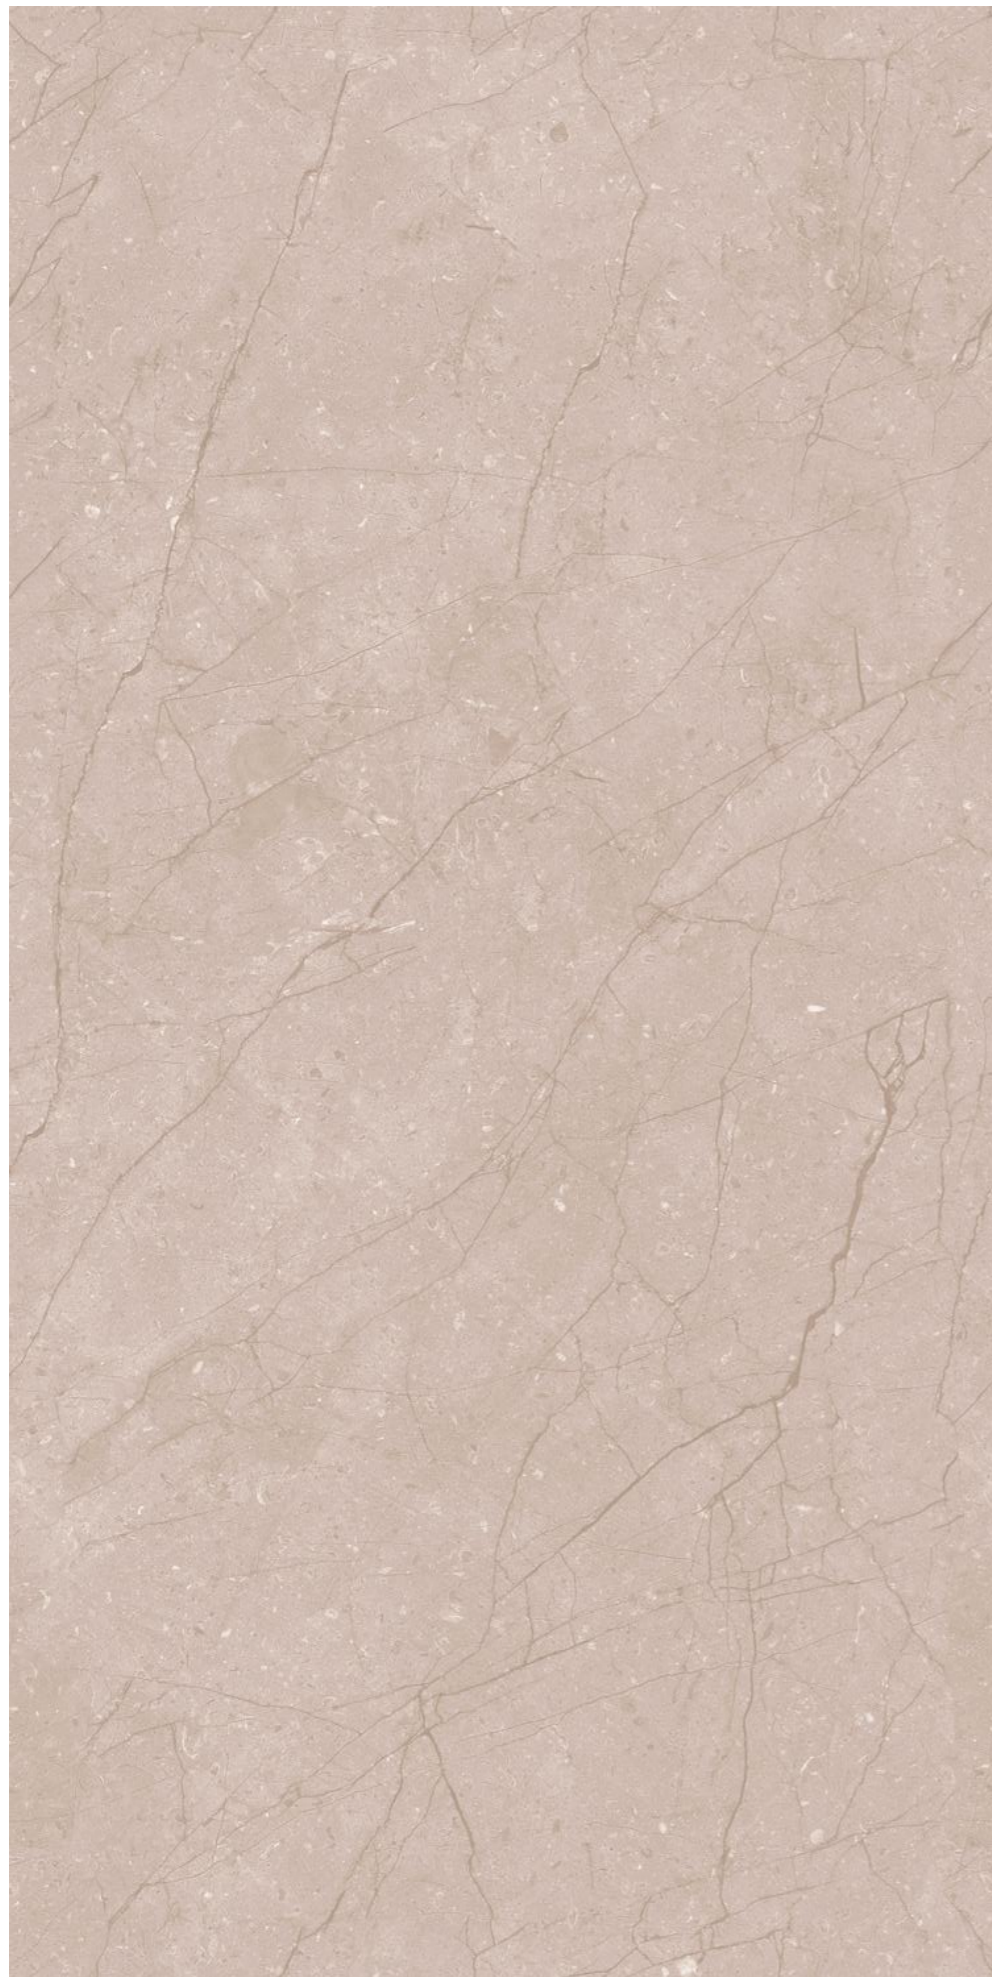

Endless Glossy
COLLECTION

EN-AVIRA
VARDE