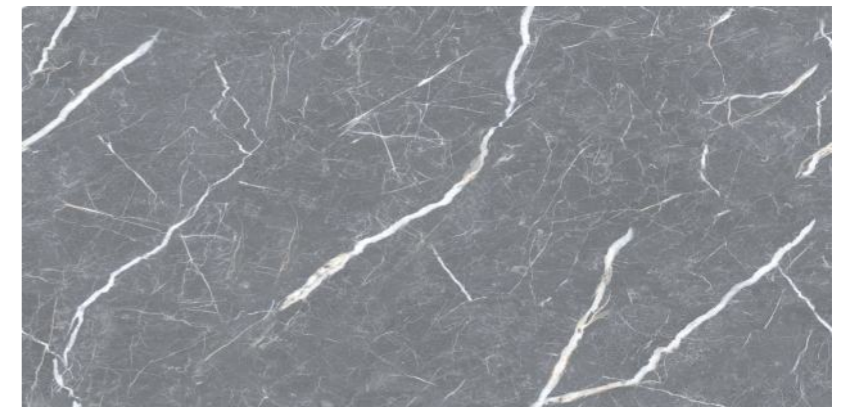

Endless Glossy
COLLECTION

LEXIRA
SURFACES LLP

EN-FALCON
NERO

Random : 4

Size :
600x1200MM

Thickness :
9MM

Finish :
GLOSSY