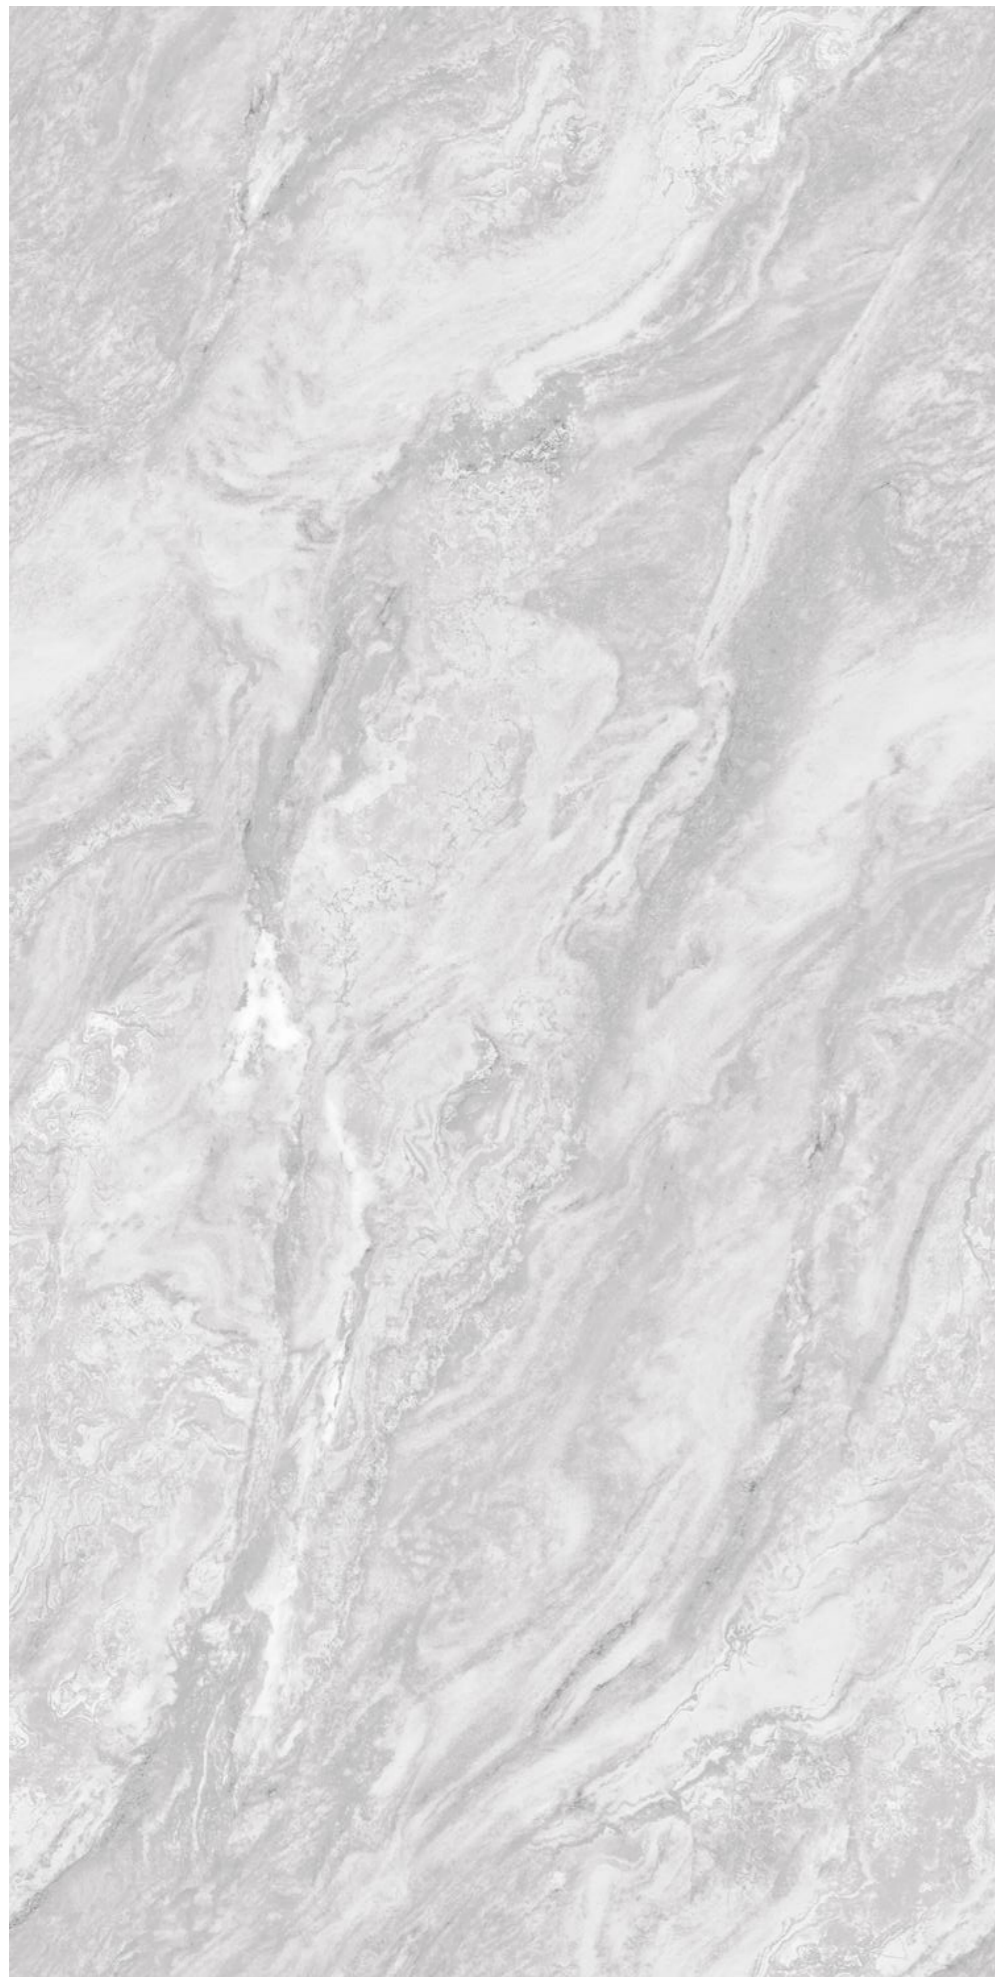

Finish :
GLOSSY

EN-MADISON
VARDE

Endless Glossy
COLLECTION

EN-MAXWELL
GREY

Random : 4

Size :
600x1200MM

Thickness :
9MM

Finish :
GLOSSY