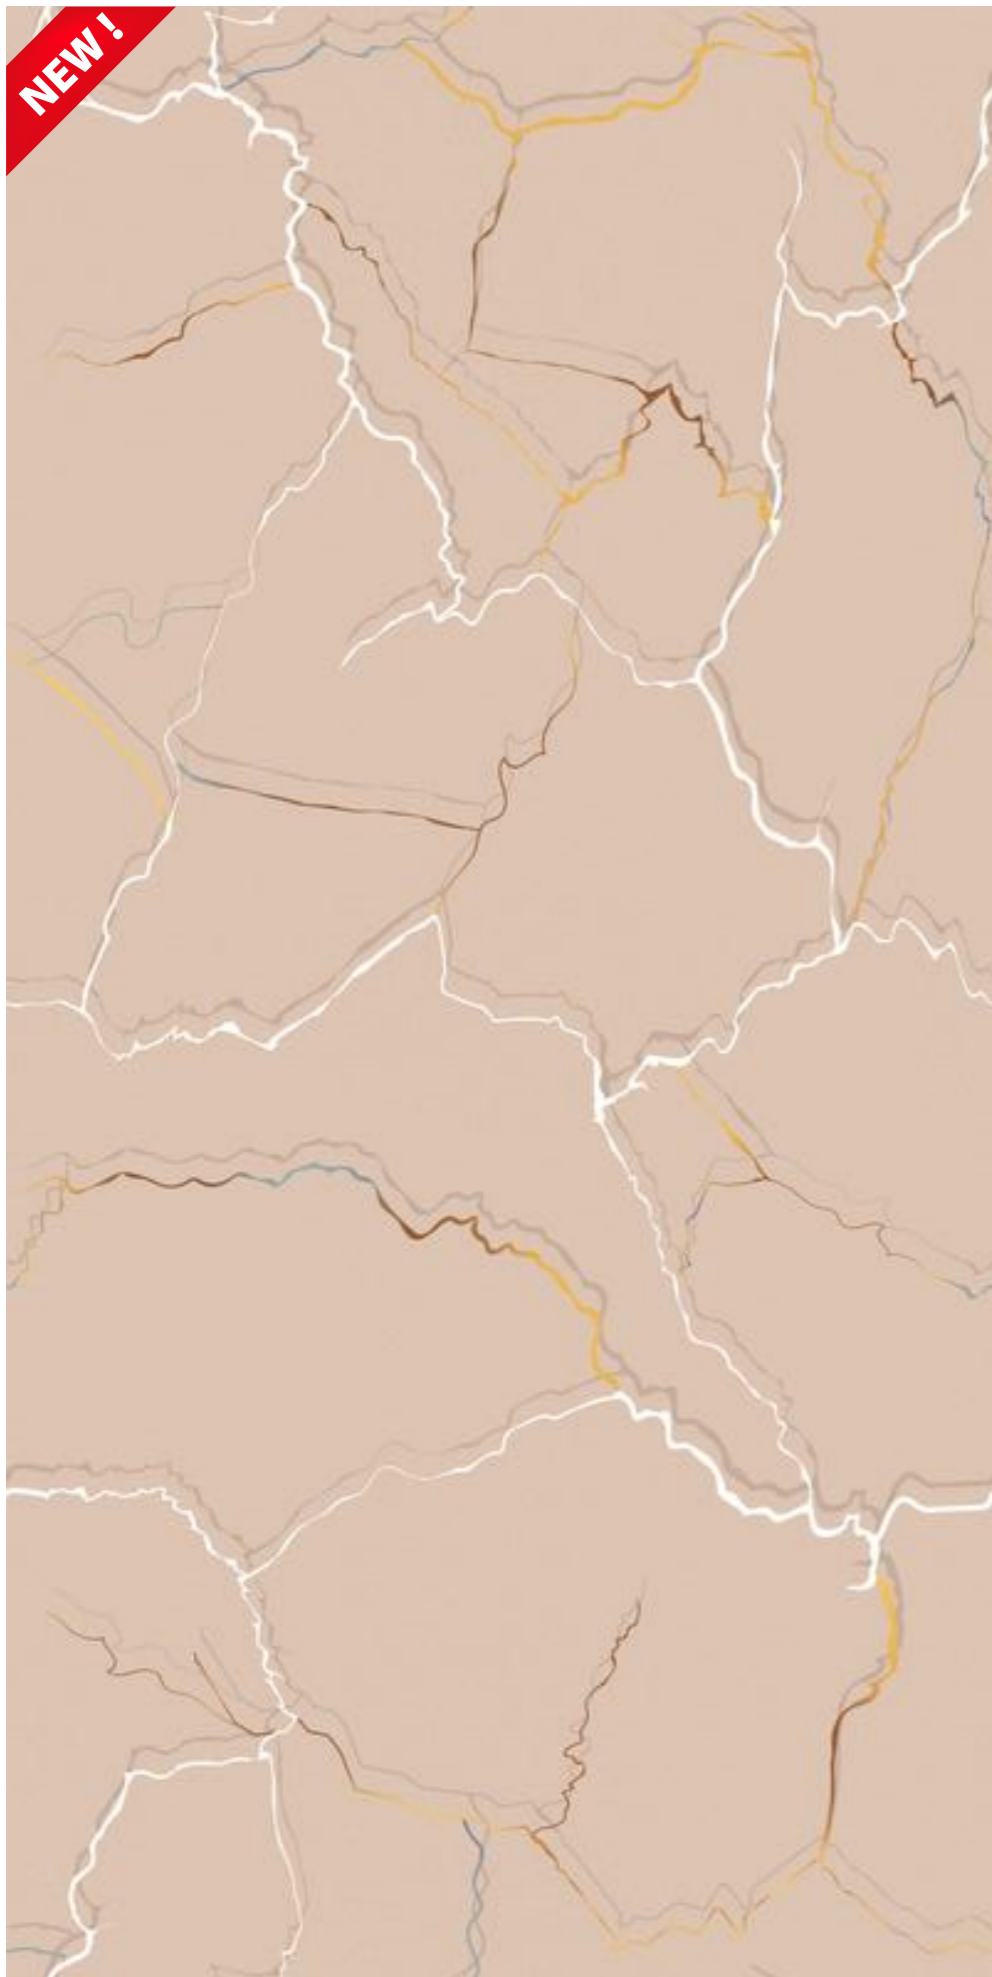

EN- GL-1023

Size :
600x1200MM

Thickness :
9MM

Finish :
GLOSSY

NEW!

GLOSSY
VOLUME - 1

**EN-
GL-1024**

Size :
600x1200MM