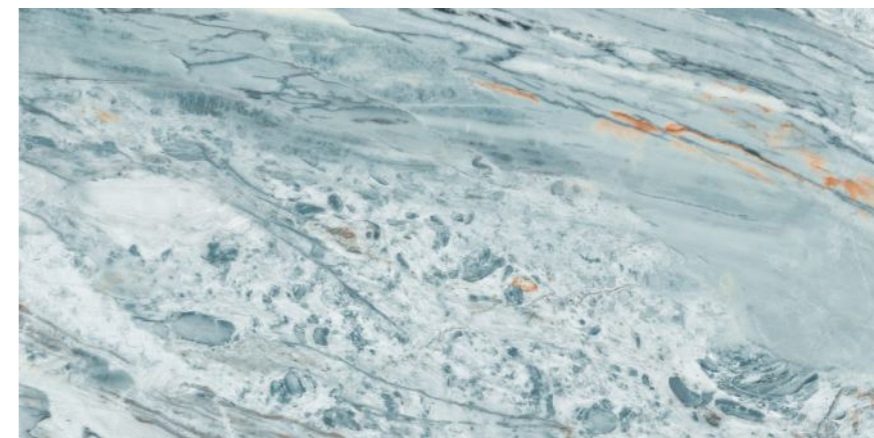

VOLUME - 1

JASPER AQUA

Size :
600x1200MM

Thickness :
9MM

Finish :
GLOSSY

Random : 3

GLOSSY
VOLUME - 1 —

**JASPER
NATURAL**