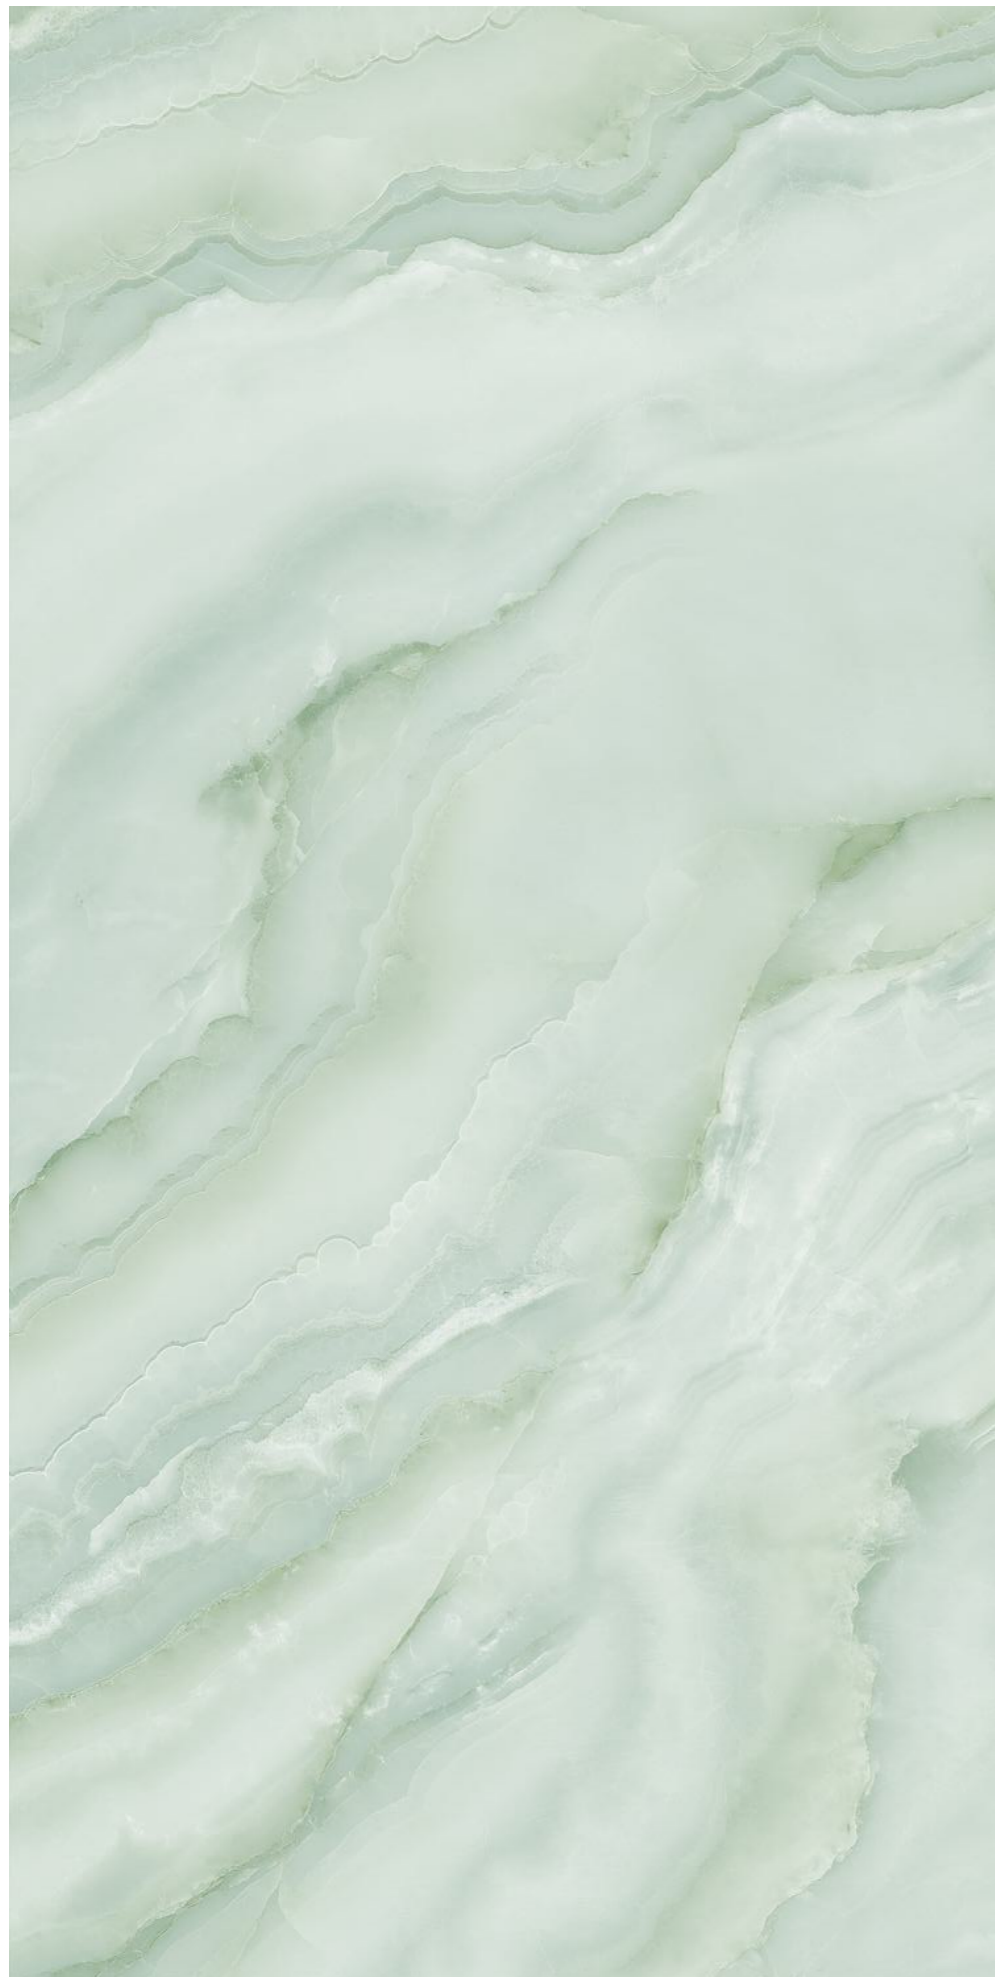

GLOSSY

VOLUME - 1 —