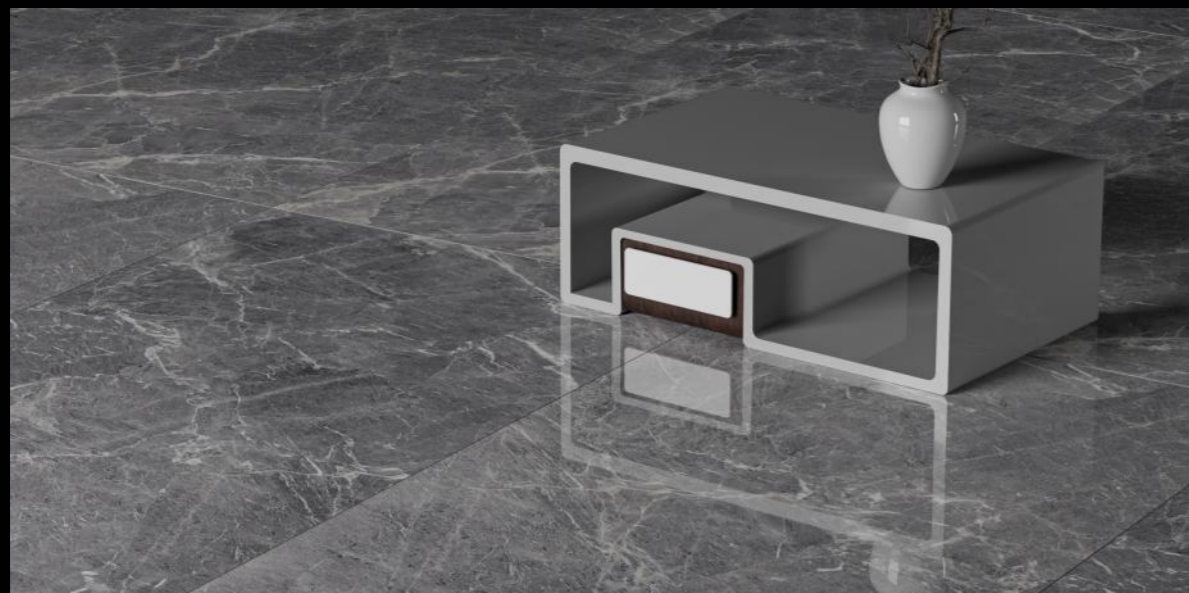

EXPANSIVE BEAUTY

LIMITLESS IMPACT

Our 600x1200 mm tiles offer the perfect balance between modern aesthetics and practical functionality. This versatile size enhances both spaciousness and elegance, making it ideal for a wide range of applications, from residential homes to commercial spaces. The elongated format creates a **seamless and expansive look, reducing grout lines and providing a sleek, sophisticated finish** that complements both contemporary and classic interiors.

Designed for walls and floors, these tiles bring a harmonious blend of style and durability. Their large format minimizes visual interruptions, giving a luxurious, uninterrupted flow to any space. Whether used in living rooms, kitchens, bathrooms, or commercial areas, 600x1200 tiles ensure a refined, high-end appearance while maintaining strength, easy maintenance, and lasting performance.

600X 1200MM

EXCLUSIVE SIZE

SLEEK STYLISH

AND STUNNING

Interiors

Public Street

Driveways

Dinner Cafe

Wellness
Centres

Bathroom
Area

Offices