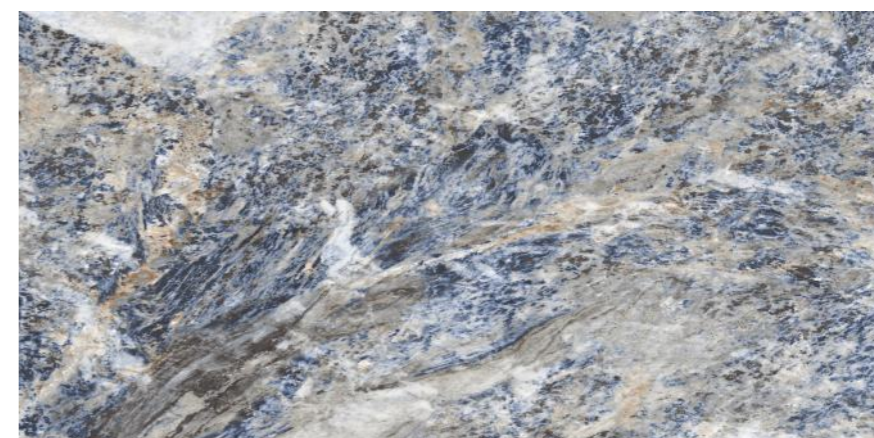

Finish :
GLOSSY

GLOSSY

VOLUME - 1

ORIFLEX

Size :
600x1200MM

Thickness :
9MM

Finish :
GLOSSY

Random : 4