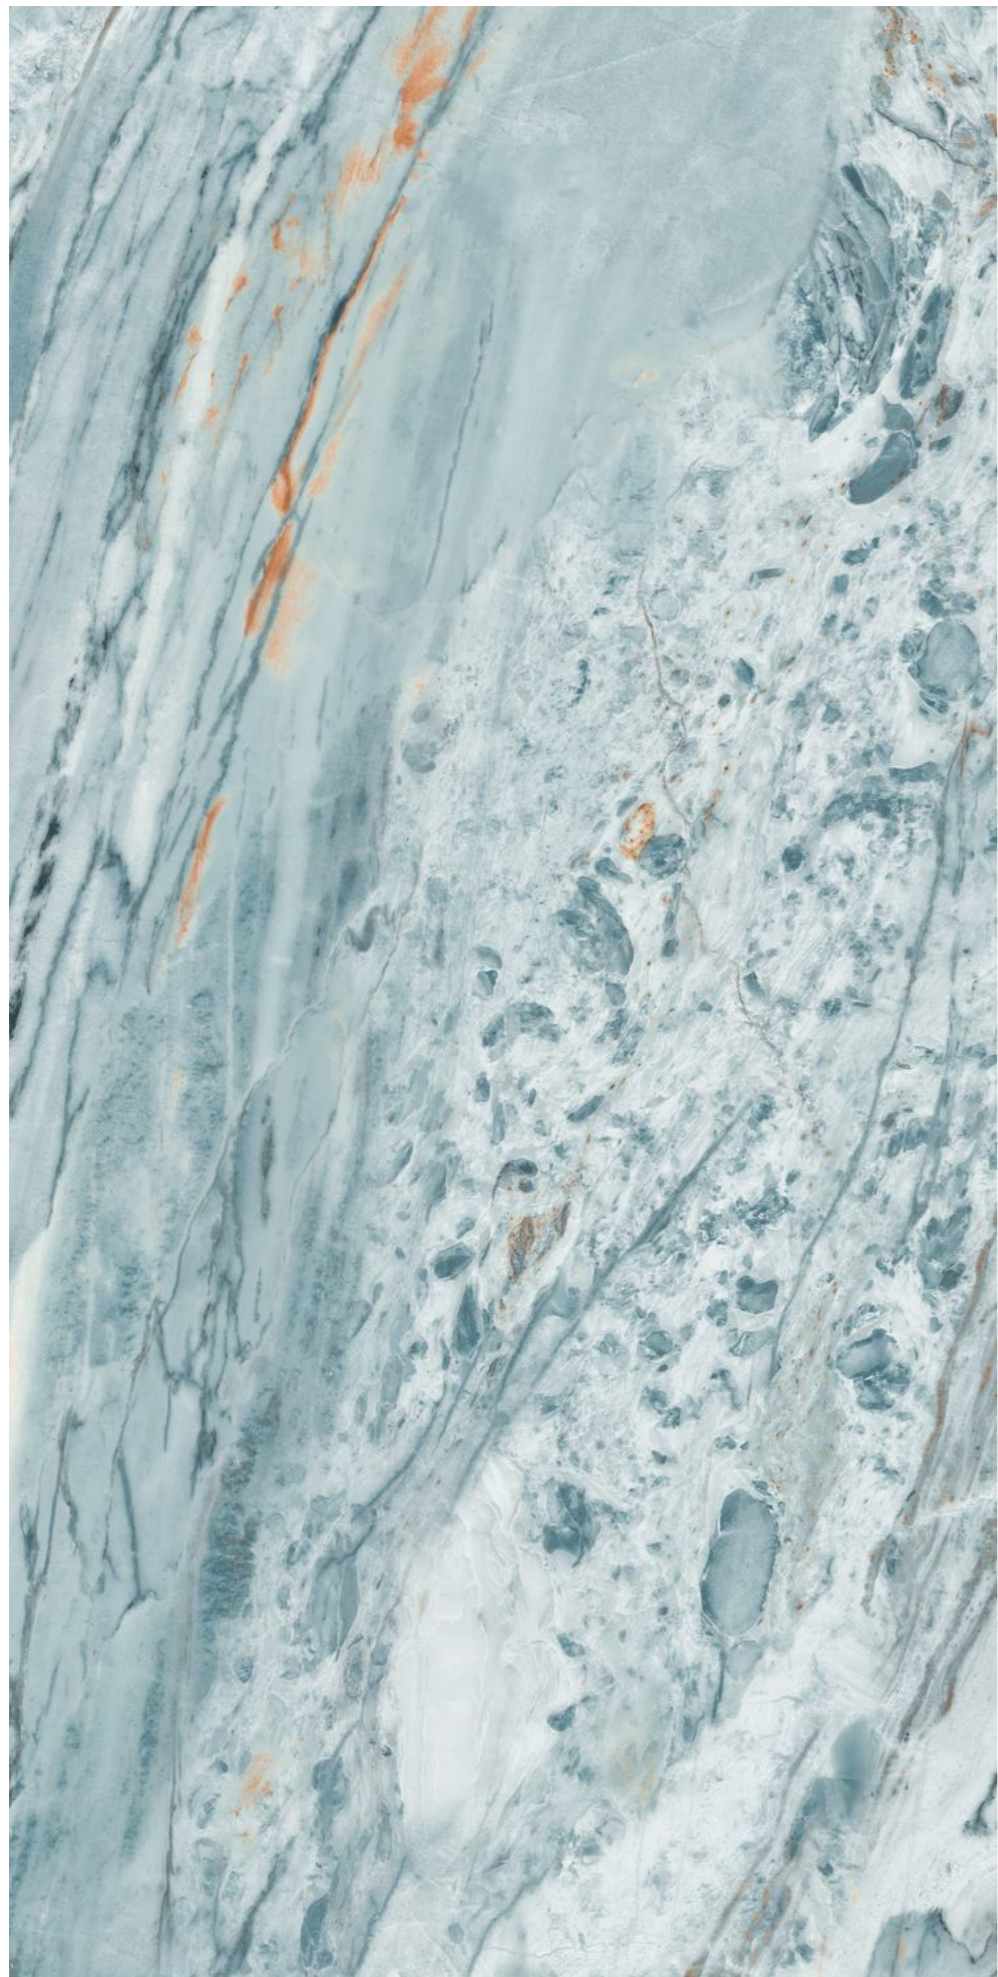

GLOSSY

VOLUME - 1

ITALY NATURAL

Size :
600x1200MM

Thickness :
9MM

Finish :
GLOSSY

Random : 3

GLOSSY