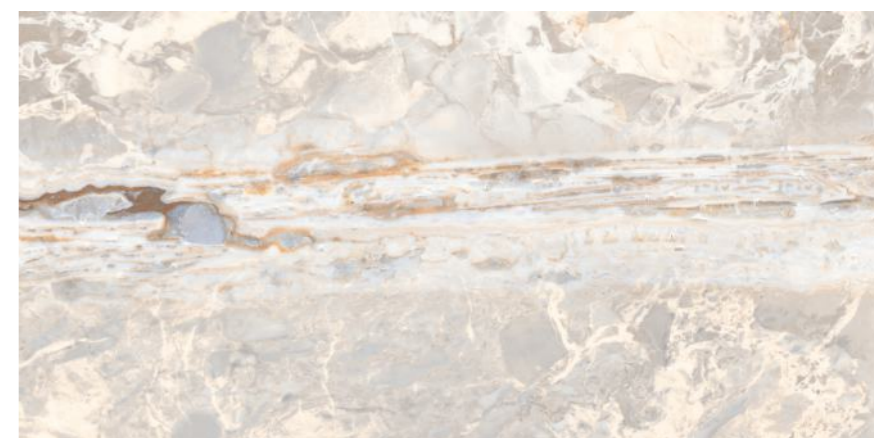

ERTHSTONE

Size :
600x1200MM

Thickness :
9MM

Finish :
GLOSSY

Random : 4