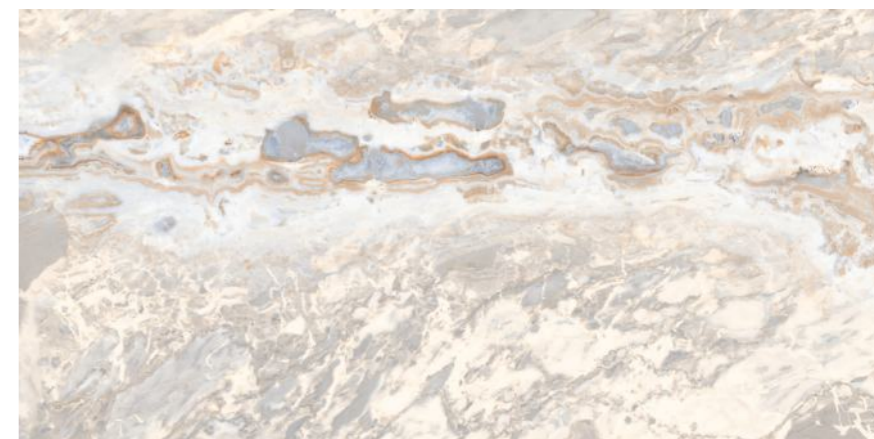

ERTHSTONE

Size :
600x1200MM

Thickness :
9MM

Finish :
GLOSSY

Random : 4