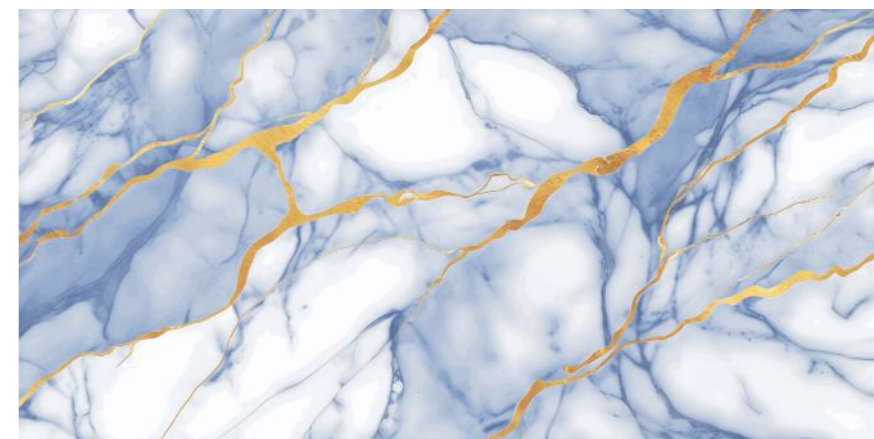

**MORIS
BLUE**

Size :
600x1200MM

Thickness :
9MM

Finish :
GLOSSY

Random : 4