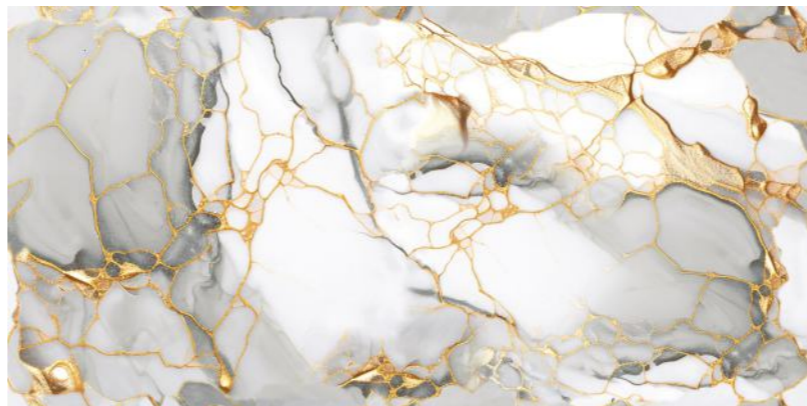

Size :
600x1200MM

Thickness :
9MM

Finish :
GLOSSY