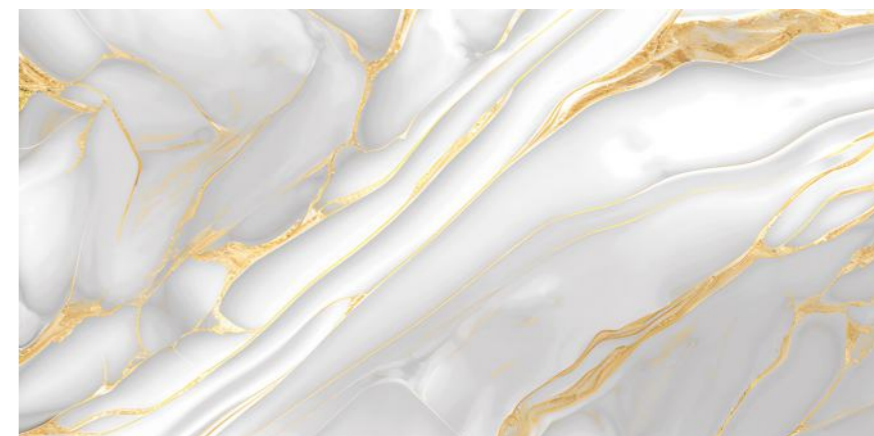

**HORIZON
BEIGE**

Size :
600x1200MM

Thickness :
9MM

Finish :
GLOSSY

Random : 3