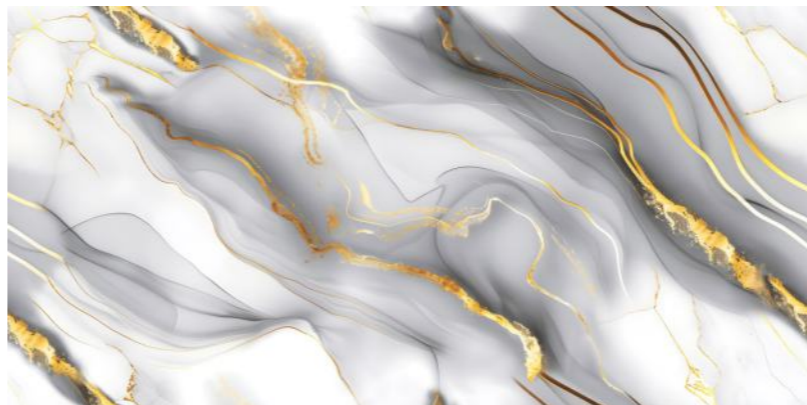

Finish :
GLOSSY

NEW!

GOLD
COLLECTION

LEXIRA
SURFACES LLP

**EN-DENVER
SILVER**

Random : 2

Size :
600x1200MM

Thickness :
9MM