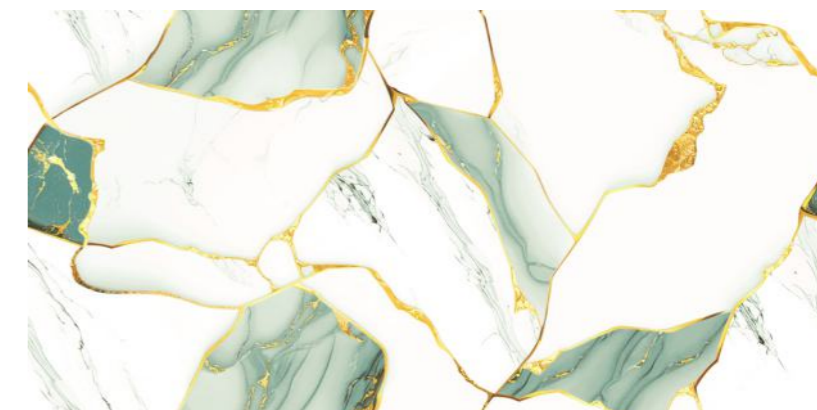

Size :
600x1200MM

Thickness :
9MM

Finish :
GLOSSY