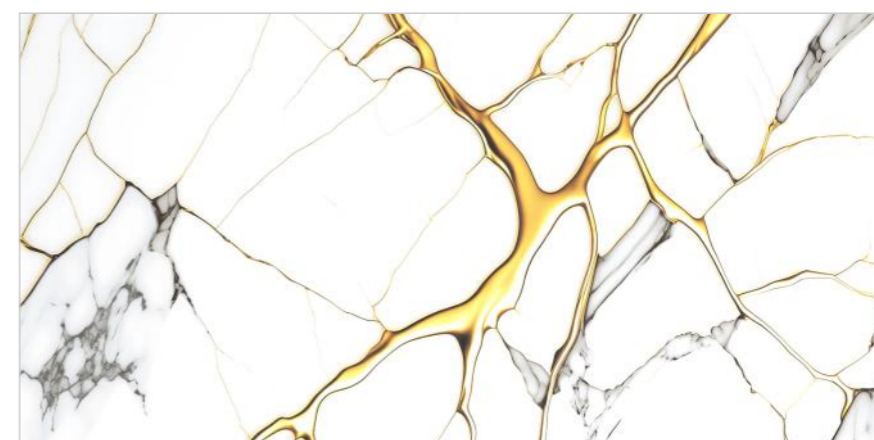

**AMICA
GREY**

Size :
600x1200MM

Thickness :
9MM

Finish :
GLOSSY

Random : 2