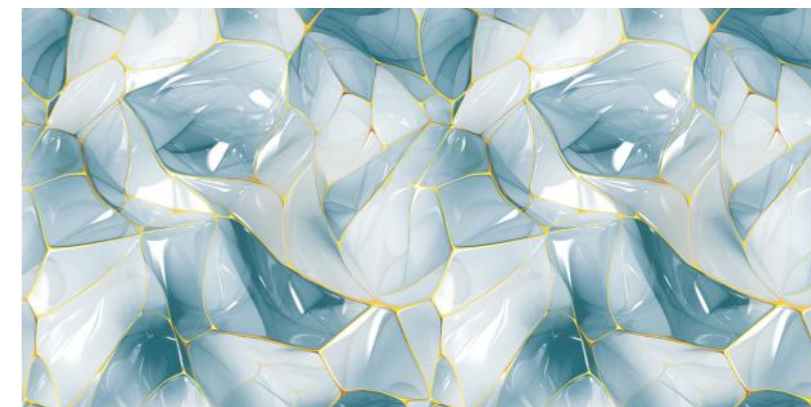

Size :
600x1200MM

Thickness :
9MM

Finish :
GLOSSY