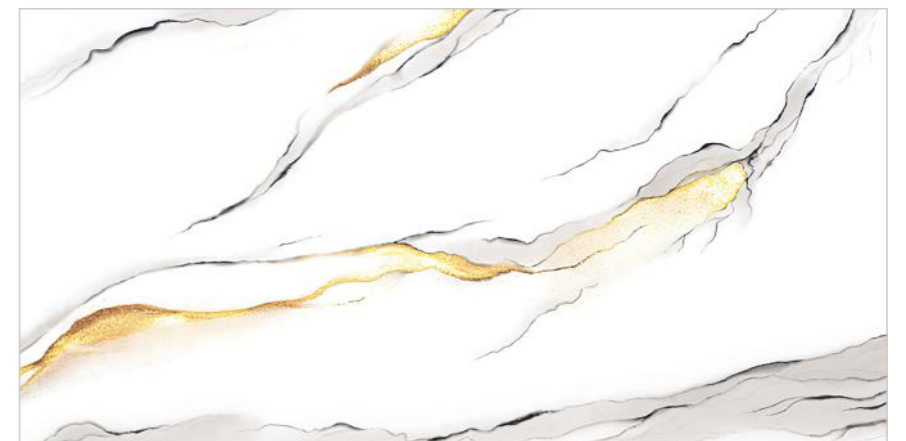

GOLD
COLLECTION

**ABONY
GOLD**

Size :
600x1200MM

Thickness :
9MM

Finish :
GLOSSY

Random : 2

GOLD
COLLECTION

**ACTON
GOLD**