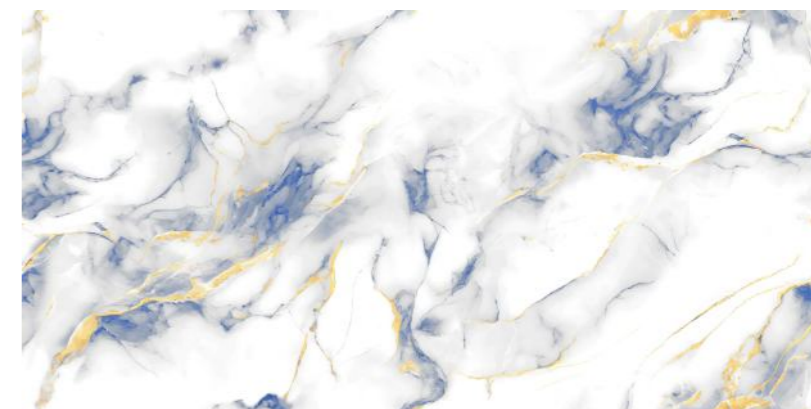

Size :
600x1200MM

Thickness :
9MM

Finish :
GLOSSY