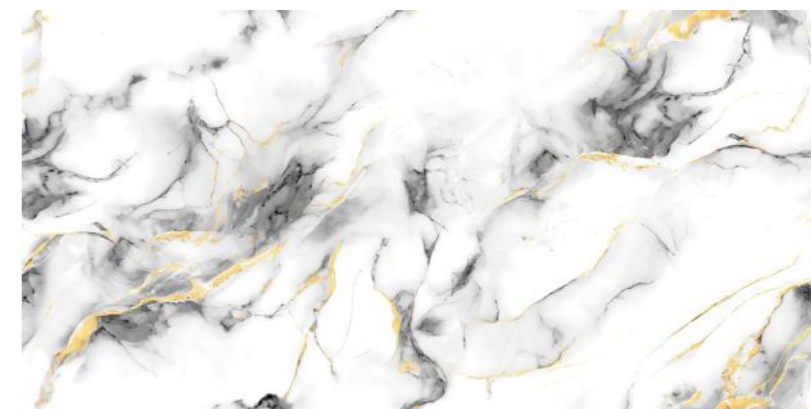

NEW!

GOLD
COLLECTION

LEXIRA
SURFACES LLP

**KAMA
GREY**

Random : 2

Size :
600x1200MM

Thickness :
9MM

Finish :
GLOSSY