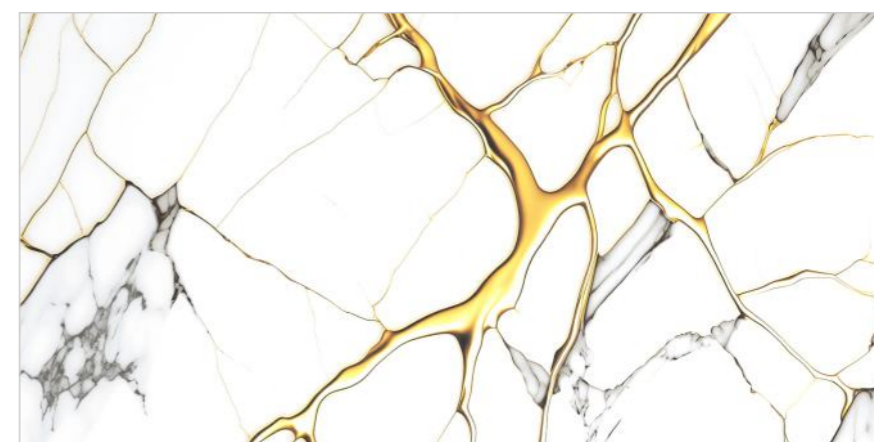

**AMICA
GREY**

Size :
600x1200MM

Thickness :
9MM

Finish :
GLOSSY

Random : 2