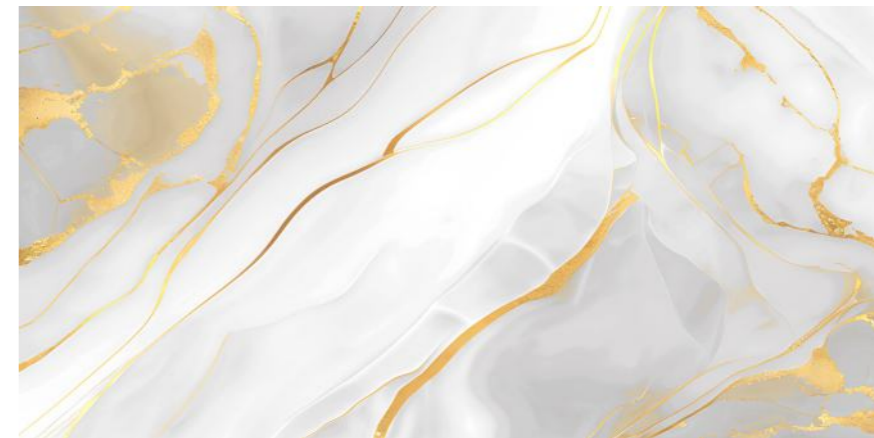

**HORIZON
BEIGE**

Size :
600x1200MM

Thickness :
9MM

Finish :
GLOSSY

Random : 3