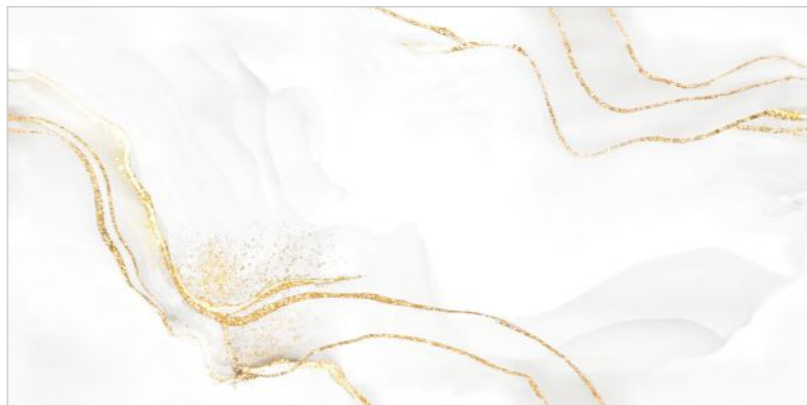

EN-TURKISH
WAVES

Random : 2

Size :
600x1200MM

Thickness :
9MM

Finish :
GLOSSY

GOLDEN HUES, TIMELESS VIEWS

The Golden Series Tiles redefine luxury with their radiant charm and timeless elegance. Designed to bring a touch of opulence to any space, these tiles feature rich golden hues, intricate patterns, and a premium finish that exudes sophistication. Whether used for floors, walls, or accent features, they create a striking visual appeal that enhances both modern and classic interiors. Crafted with high-quality materials, the Golden Series Tiles offer durability, easy maintenance, and long-lasting brilliance. Perfect for those who seek grandeur and refinement, these tiles transform ordinary spaces into extraordinary masterpieces.