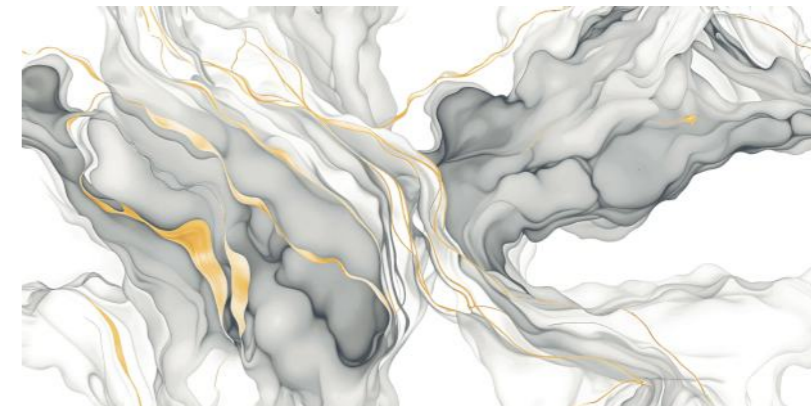

Size :
600x1200MM

Thickness :
9MM

Finish :
GLOSSY