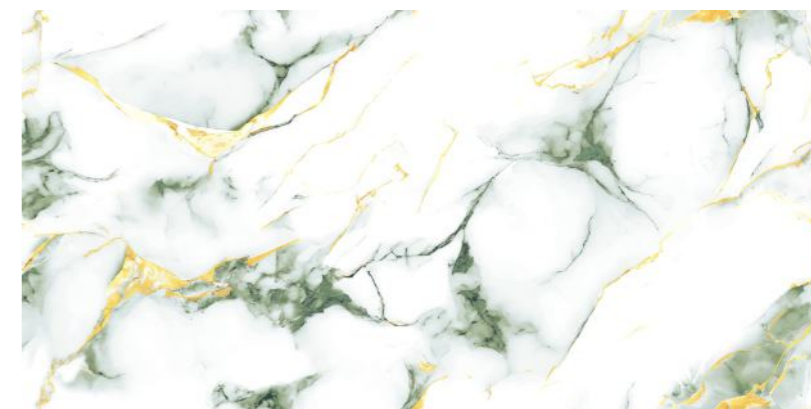

Size :
600x1200MM

Thickness :
9MM

Finish :
GLOSSY