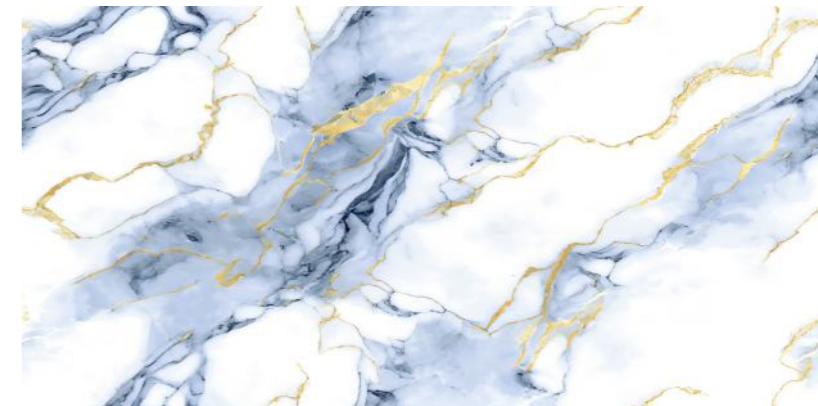

Thickness :
9MM

Finish :
GLOSSY

NEW!

GOLD
COLLECTION

LEXIRA
SURFACES LLP

**FORSTER
BLUE**

Random : 1

Size :
600x1200MM