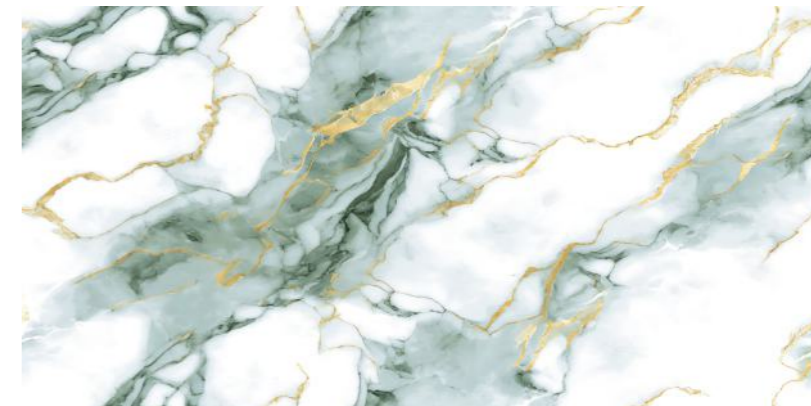

Size :
600x1200MM

Thickness :
9MM

Finish :
GLOSSY