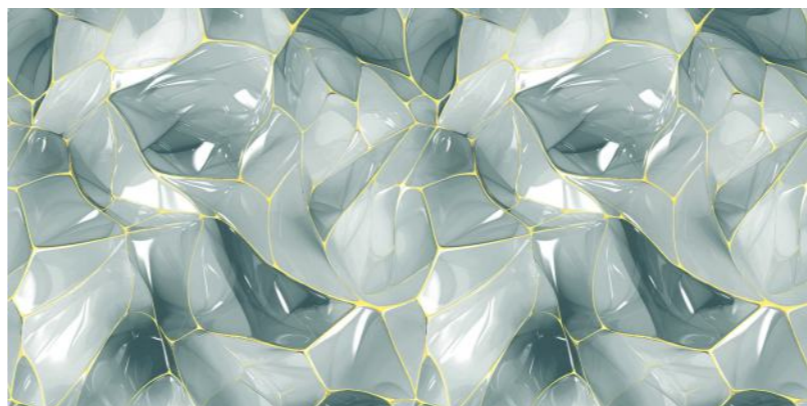

Size :
600x1200MM

Thickness :
9MM

Finish :
GLOSSY