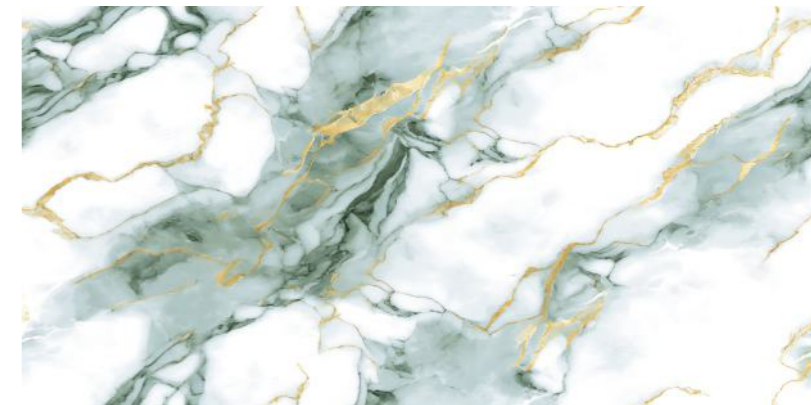

Size :
600x1200MM

Thickness :
9MM

Finish :
GLOSSY