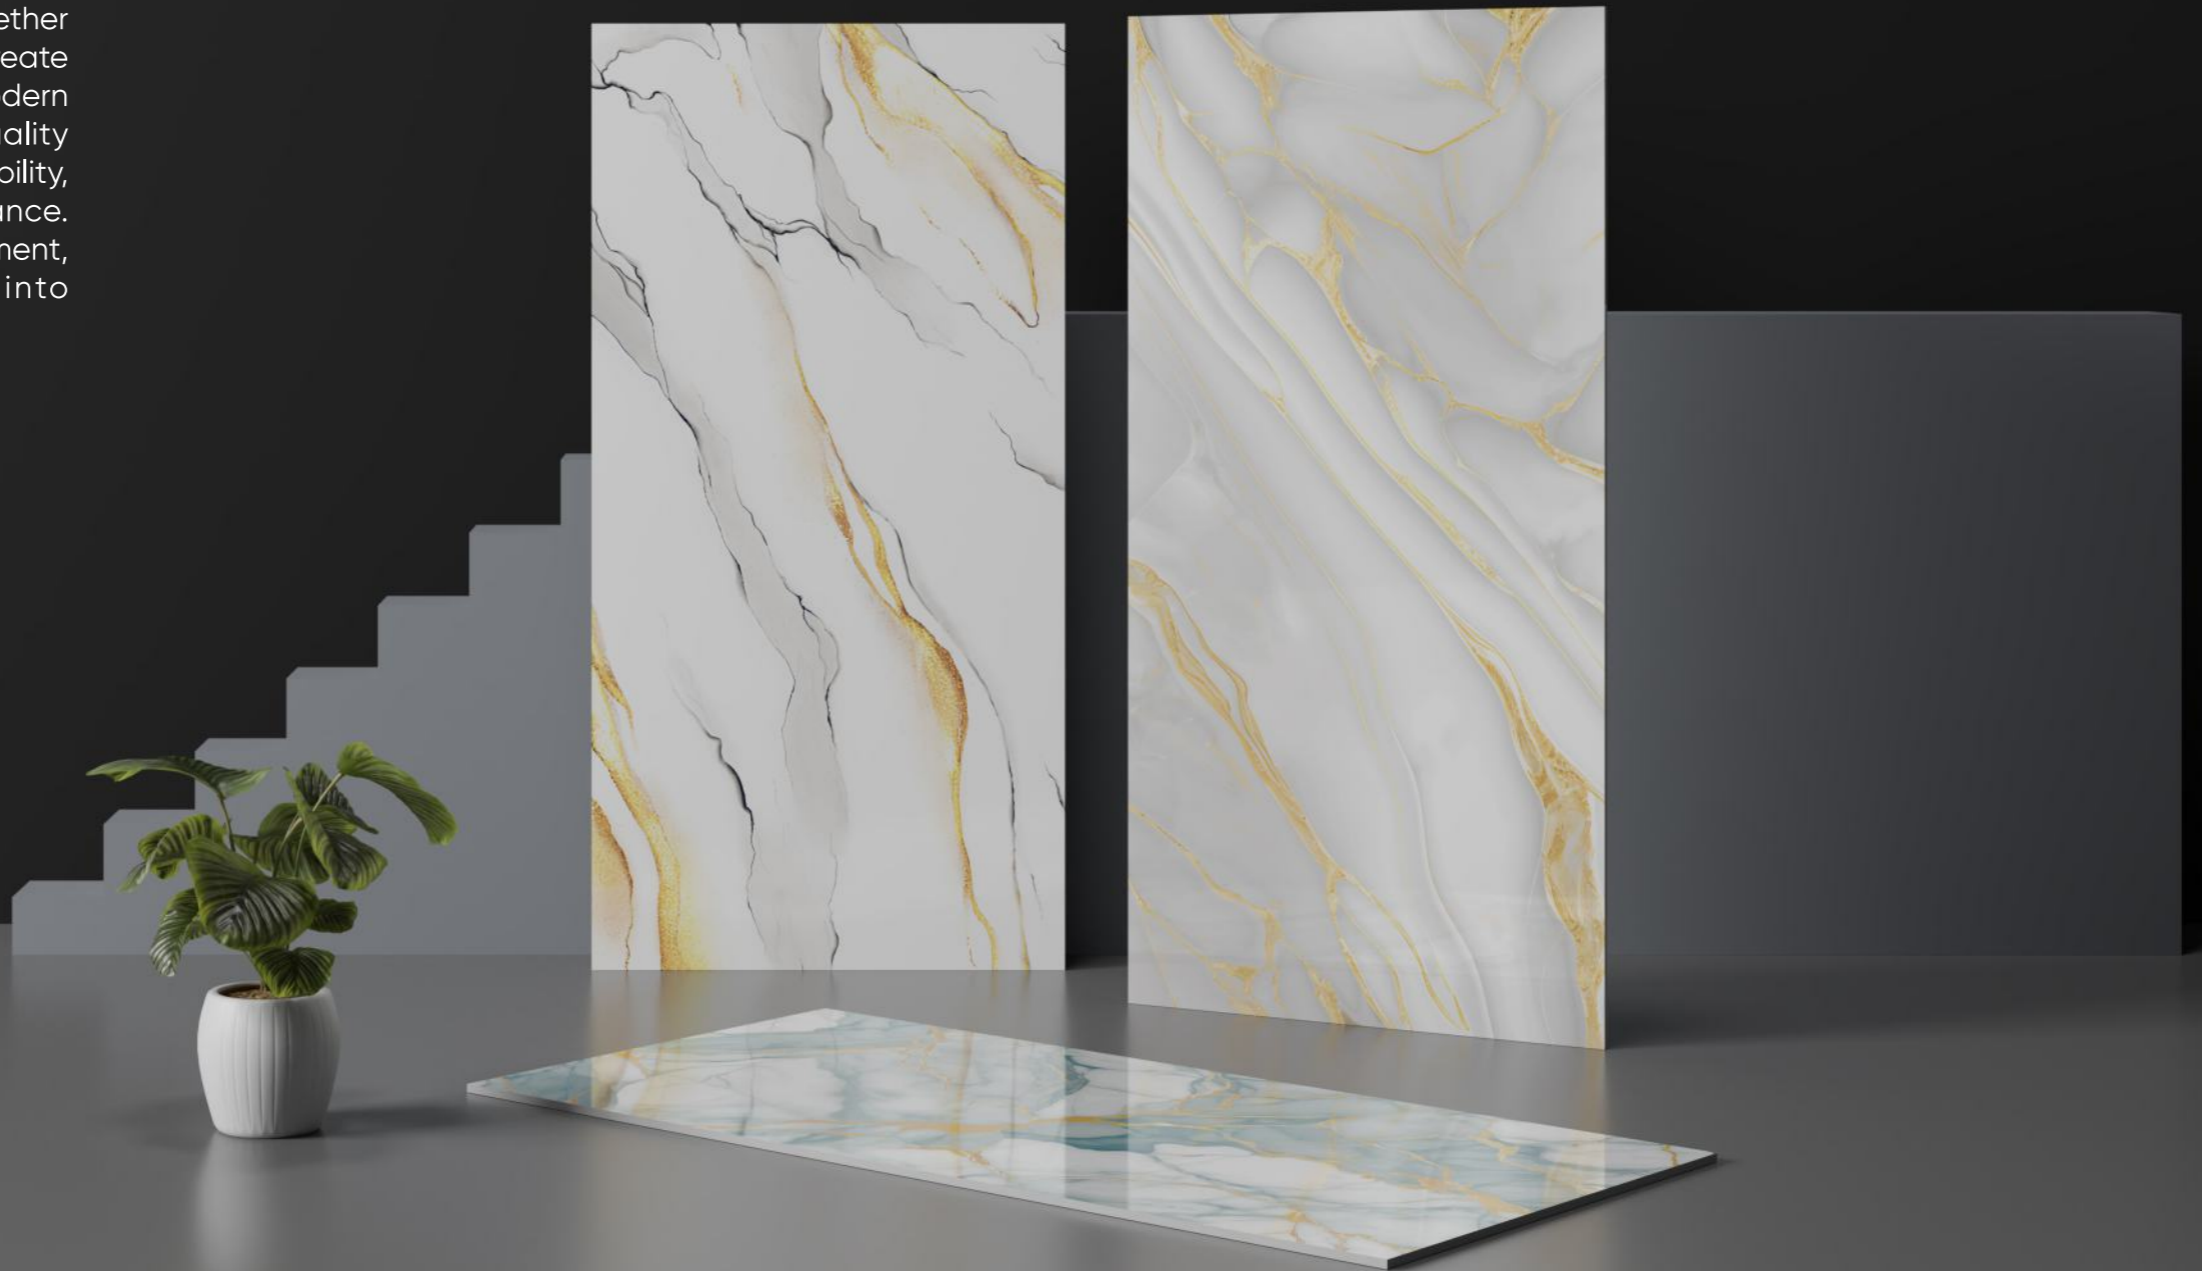

EN-TURKISH
WAVES

Random : 2

Size :
600x1200MM

Thickness :
9MM

Finish :
GLOSSY

GOLDEN HUES, TIMELESS VIEWS

The Golden Series Tiles redefine luxury with their radiant charm and timeless elegance. Designed to bring a touch of opulence to any space, these tiles feature rich golden hues, intricate patterns, and a premium finish that exudes sophistication. Whether used for floors, walls, or accent features, they create a striking visual appeal that enhances both modern and classic interiors. Crafted with high-quality materials, the Golden Series Tiles offer durability, easy maintenance, and long-lasting brilliance. Perfect for those who seek grandeur and refinement, these tiles transform ordinary spaces into extraordinary masterpieces.