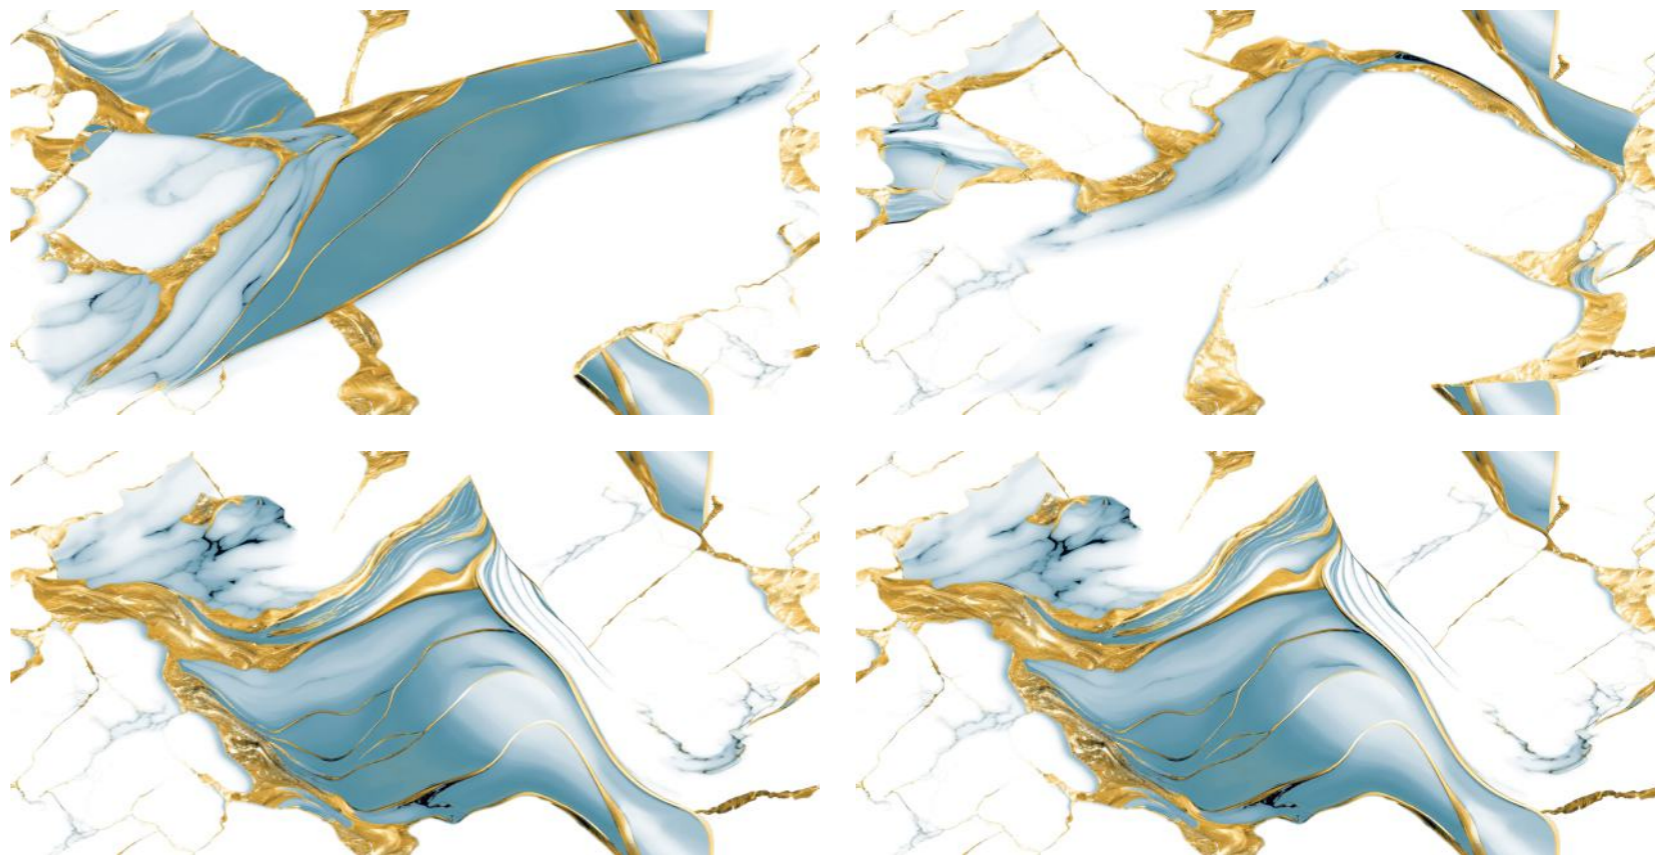

NEW!

GOLD
COLLECTION

LEXIRA
SURFACES LLP

**BULGARI
AQUA**

Random : 3

Size :
600x1200MM

Thickness :
9MM

Finish :
GLOSSY