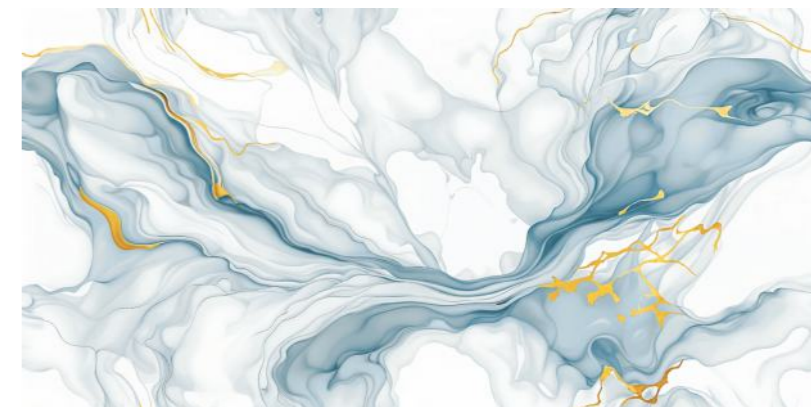

Size :
600x1200MM

Thickness :
9MM

Finish :
GLOSSY