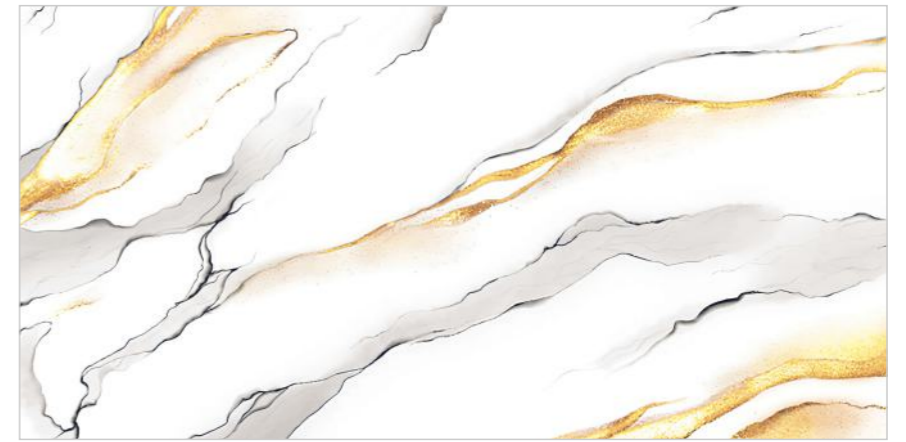

GOLD
COLLECTION

**ABONY
GOLD**

Size :
600x1200MM

Thickness :
9MM

Finish :
GLOSSY

Random : 2

GOLD
COLLECTION

**ACTON
GOLD**