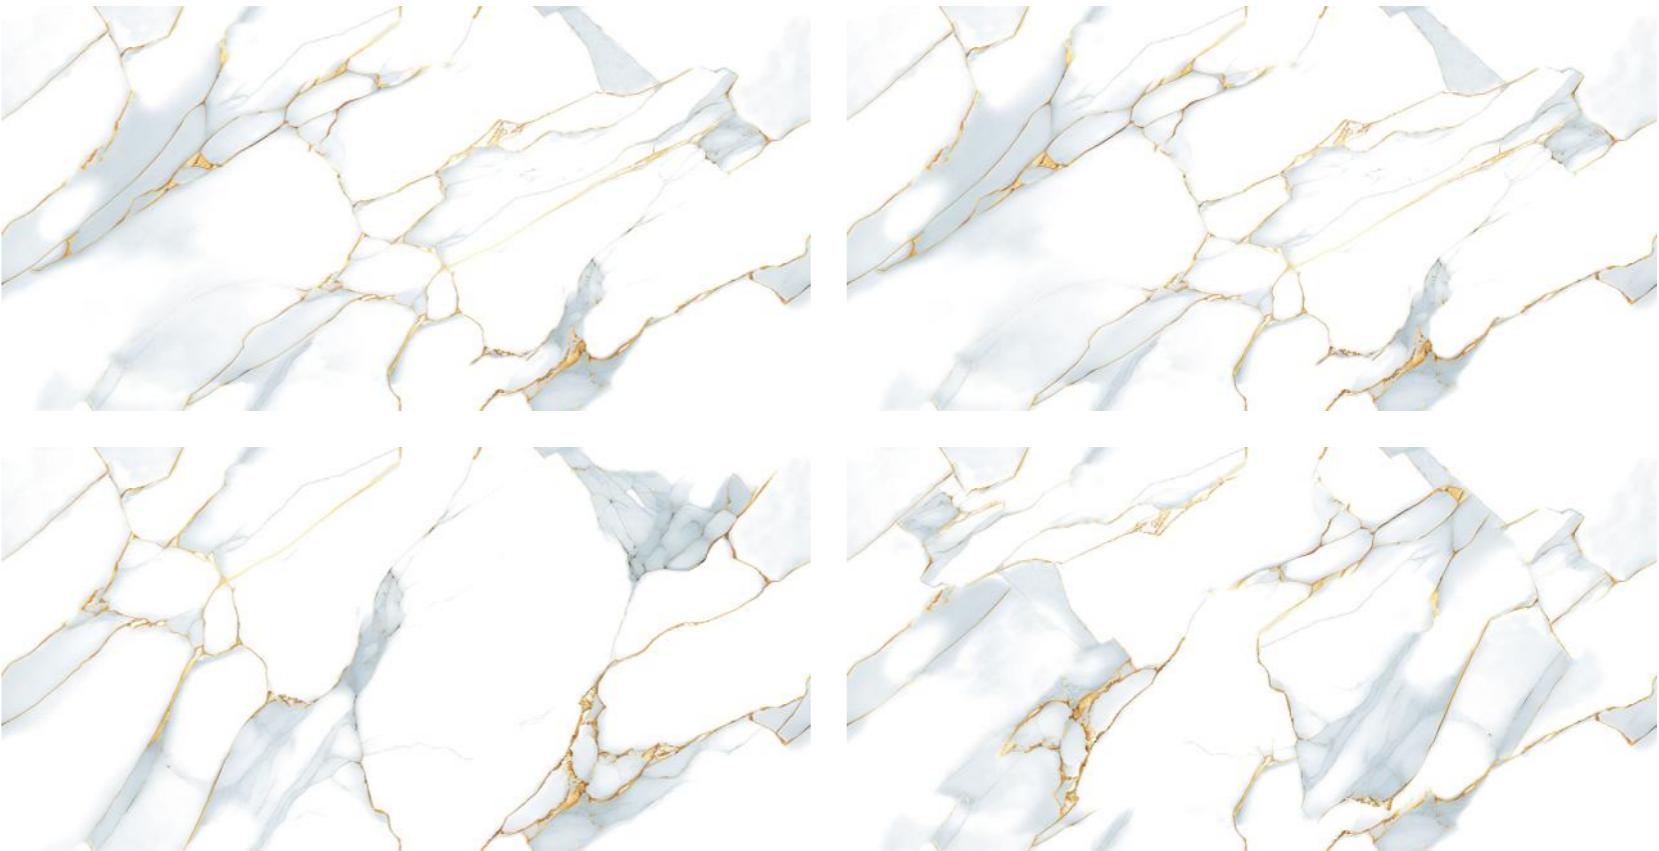

NEW!

GOLD
COLLECTION

LEXIRA
SURFACES LLP

**EN-ROMAN
AQUA**

Random : 3

Size :
600x1200MM

Thickness :
9MM

Finish :
GLOSSY