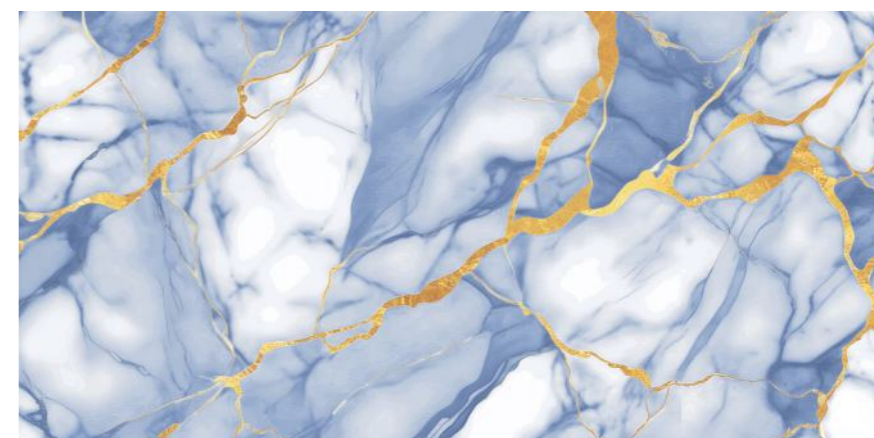

**MORIS
BLUE**

Size :
600x1200MM

Thickness :
9MM

Finish :
GLOSSY

Random : 4