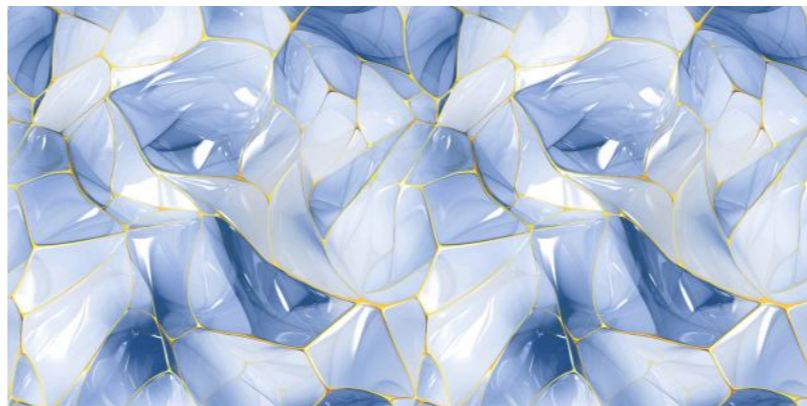

Size :
600x1200MM

Thickness :
9MM

Finish :
GLOSSY