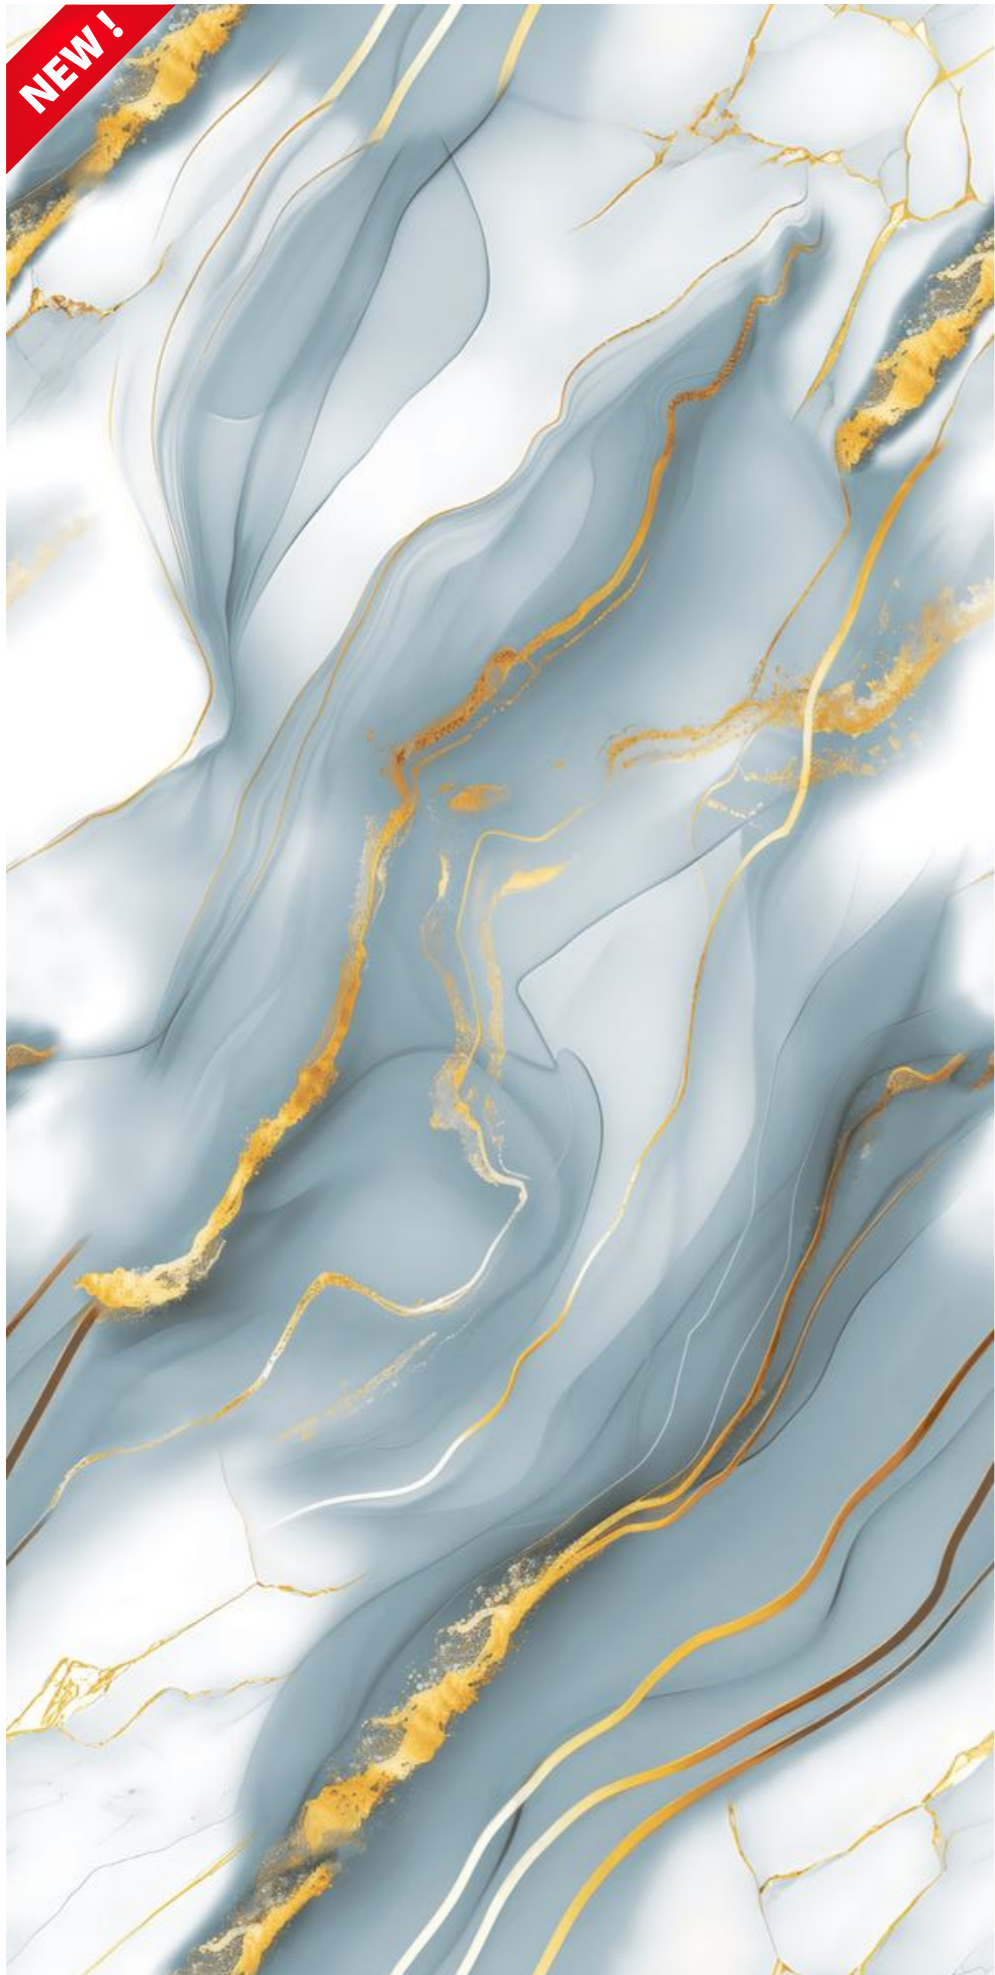

GOLD
COLLECTION

LEXIRA
SURFACES LLP

EN-DENVER
AQUA