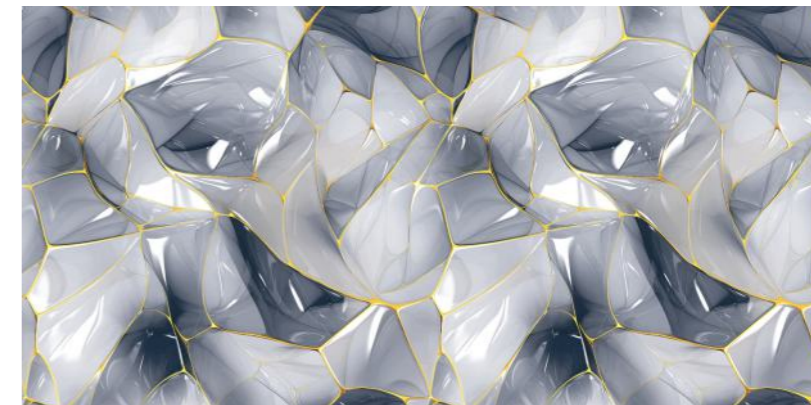

Size :
600x1200MM

Thickness :
9MM

Finish :
GLOSSY