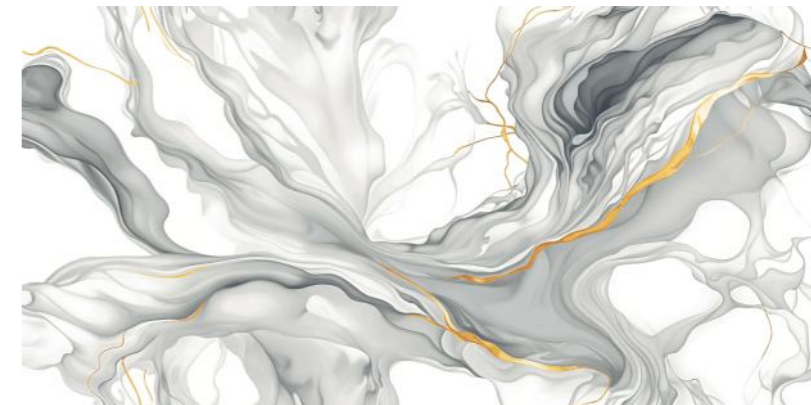

Size :
600x1200MM

Thickness :
9MM

Finish :
GLOSSY