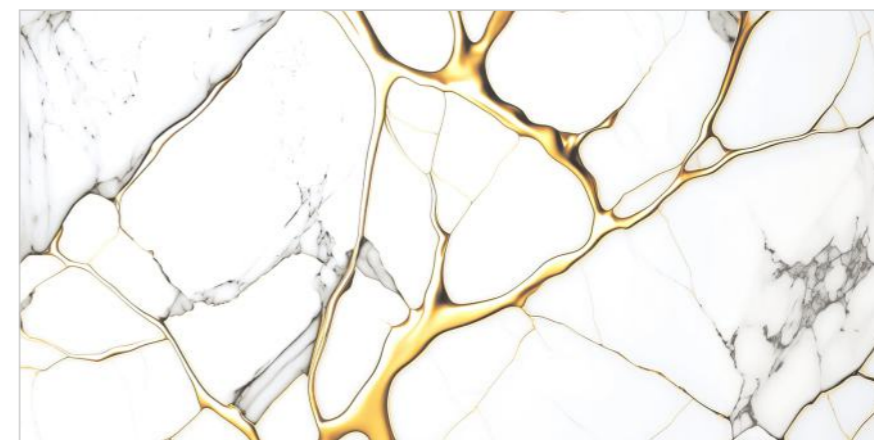

**AMICA
GREY**

Size :
600x1200MM

Thickness :
9MM

Finish :
GLOSSY

Random : 2