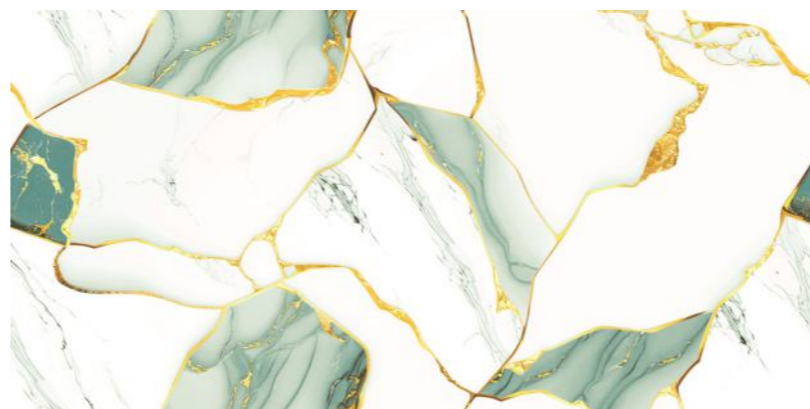

Size :
600x1200MM

Thickness :
9MM

Finish :
GLOSSY