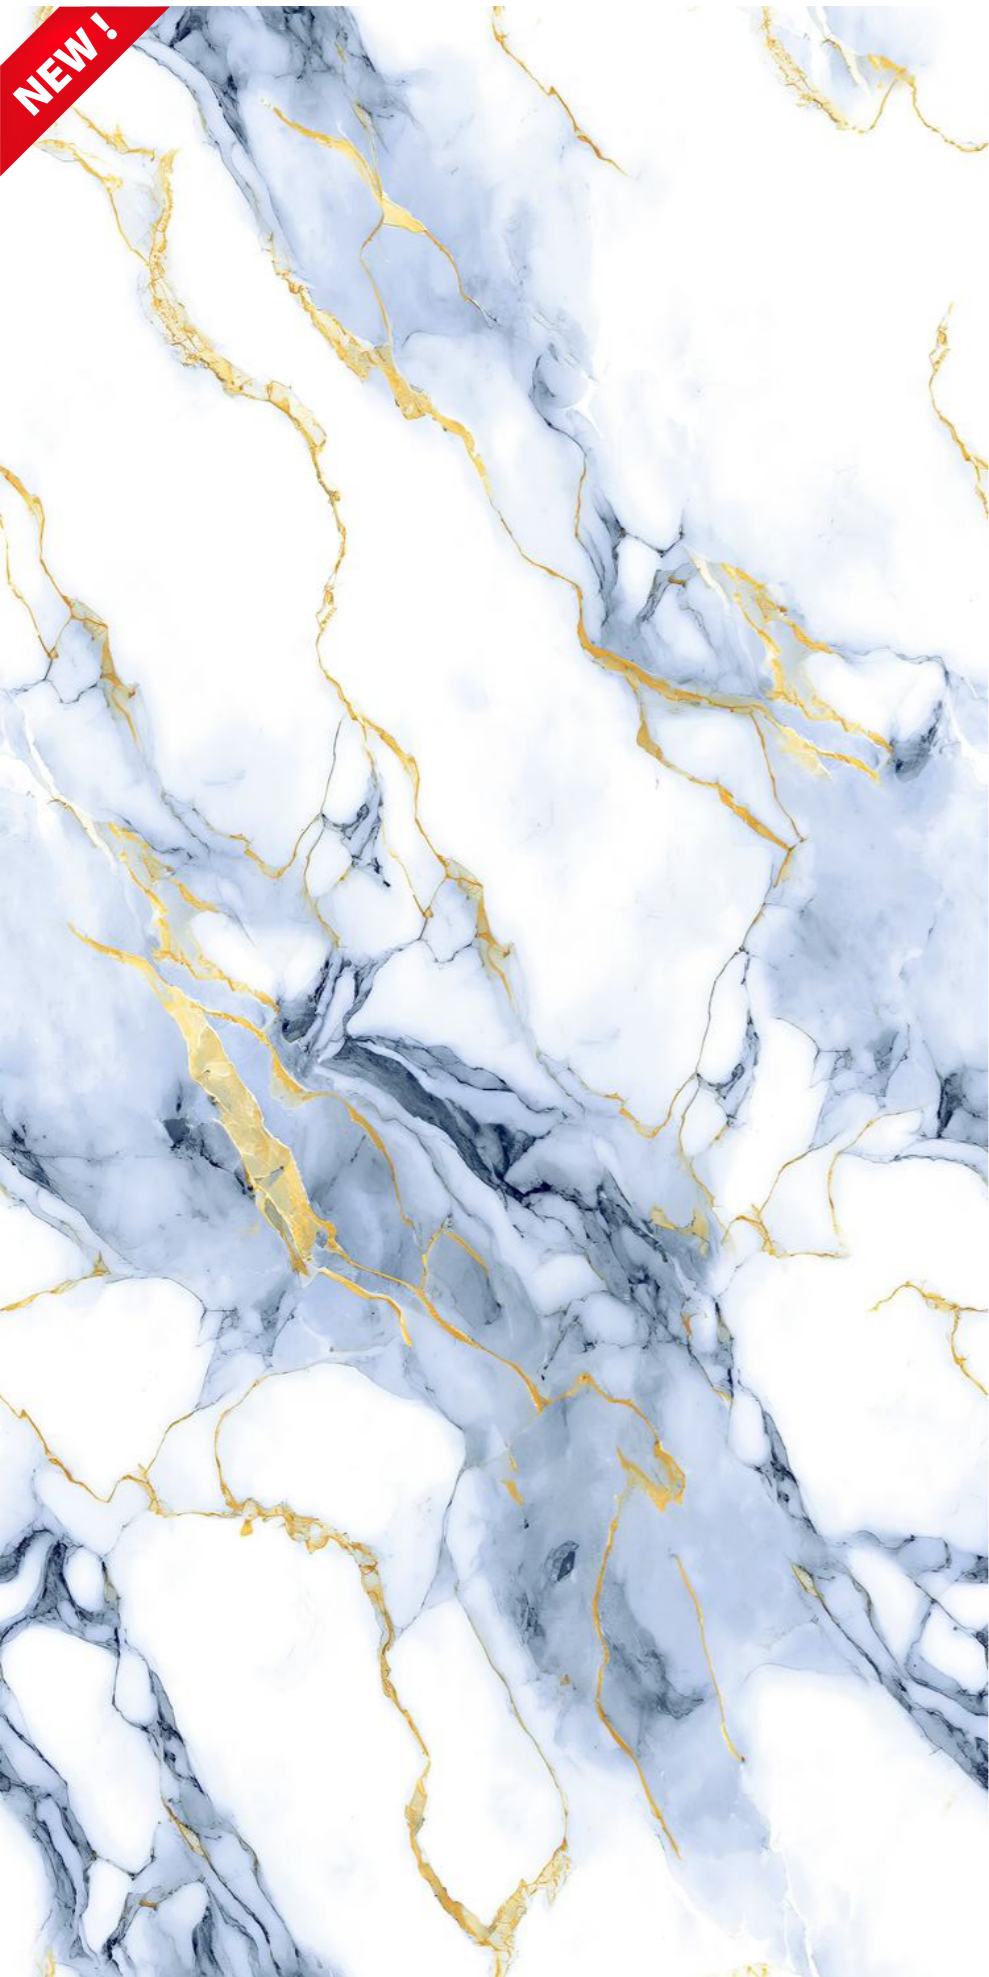

NEW!

GOLD
COLLECTION

LEXIRA
SURFACES LLP

**FORSTER
BLUE**