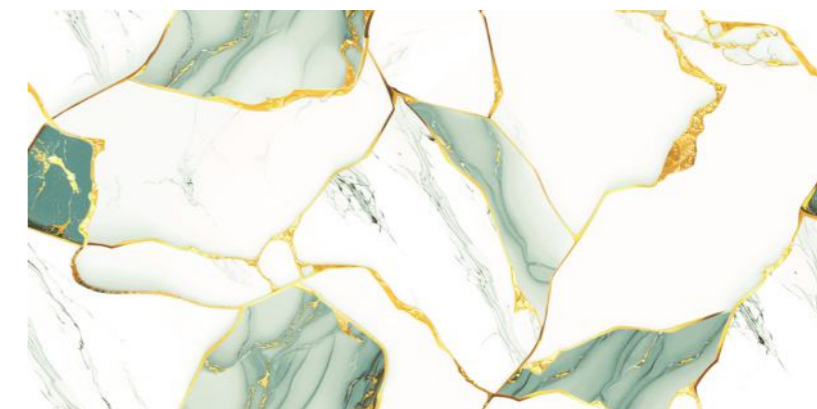

Size :
600x1200MM

Thickness :
9MM

Finish :
GLOSSY