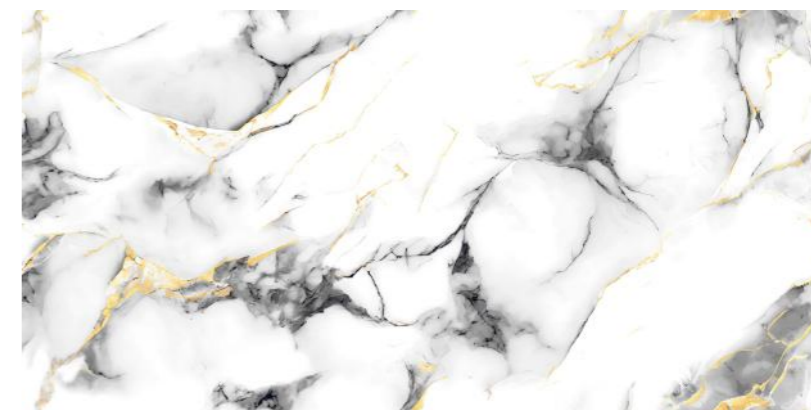

NEW!

GOLD
COLLECTION

LEXIRA
SURFACES LLP

**KAMA
GREY**

Random : 2

Size :
600x1200MM

Thickness :
9MM

Finish :
GLOSSY