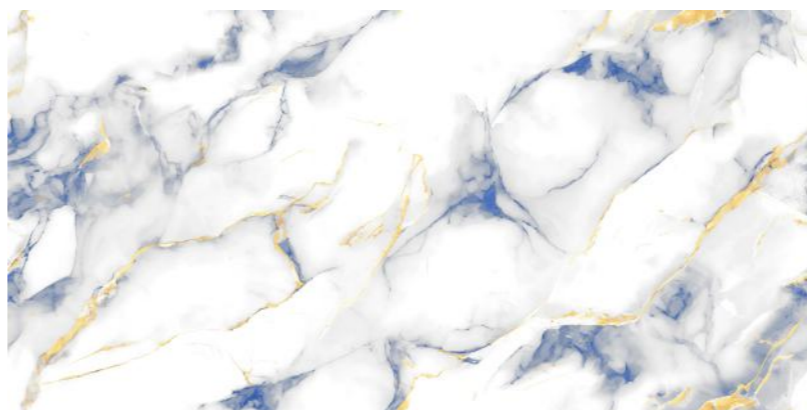

Size :
600x1200MM

Thickness :
9MM

Finish :
GLOSSY