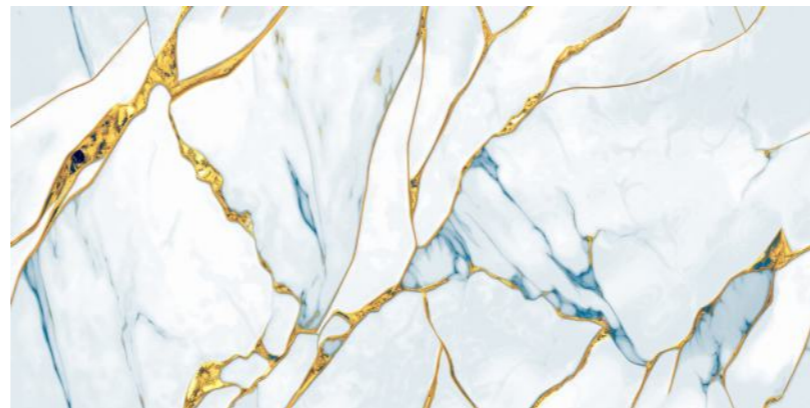

Thickness :
9MM

Finish :
GLOSSY

NEW!

GOLD
COLLECTION

LEXIRA
SURFACES LLP

**EN-LUMIX
AQUA**

Random : 3

Size :
600x1200MM