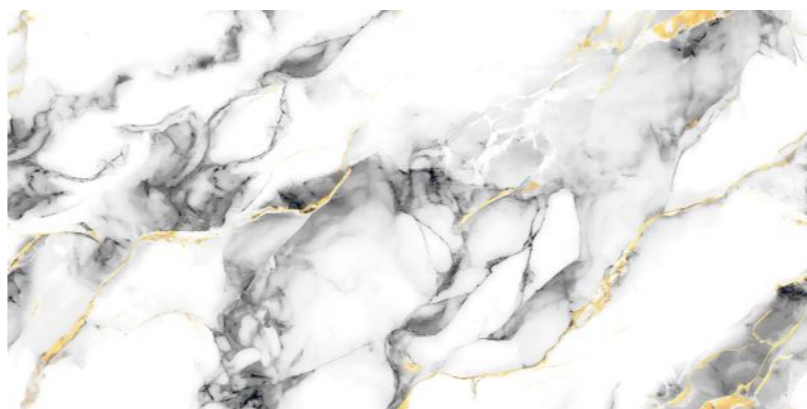

NEW!

GOLD
COLLECTION

LEXIRA
SURFACES LLP

**KAMA
GREY**

Random : 2

Size :
600x1200MM

Thickness :
9MM

Finish :
GLOSSY