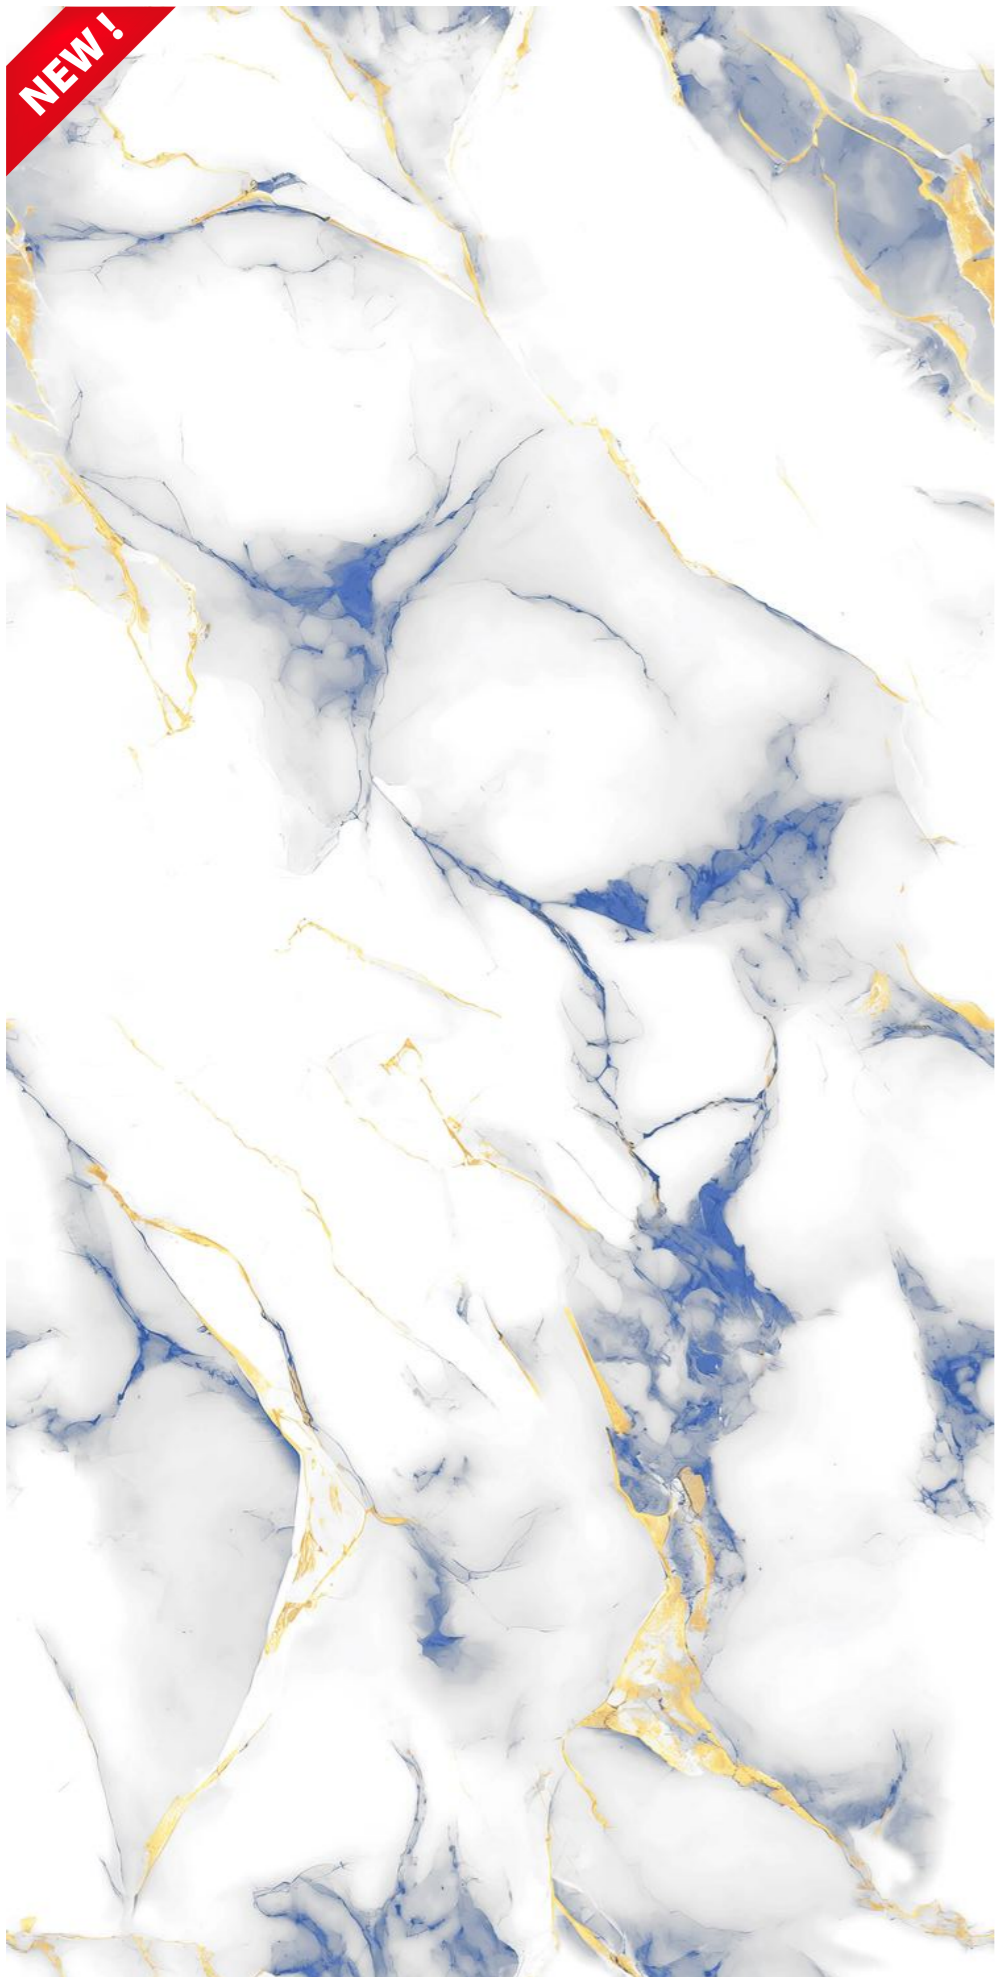

Thickness :
9MM

Finish :
GLOSSY

COFFEE

FORSTER
GREEN

NEW!

GOLD
COLLECTION

LEXIRA
SURFACES LLP

**KAMA
BLUE**