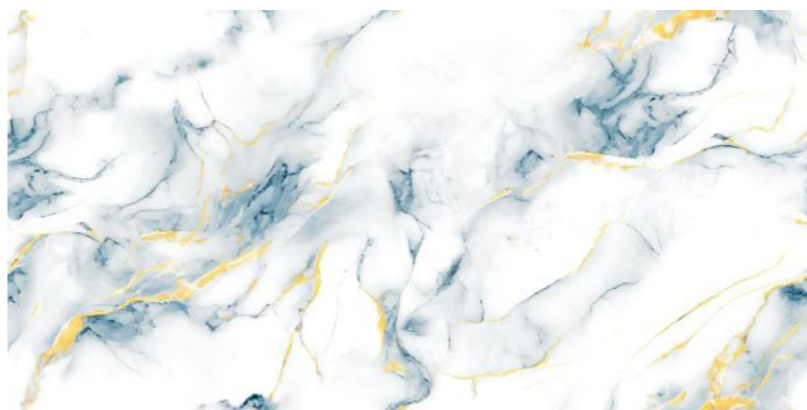

Size :
600x1200MM

Thickness :
9MM

Finish :
GLOSSY