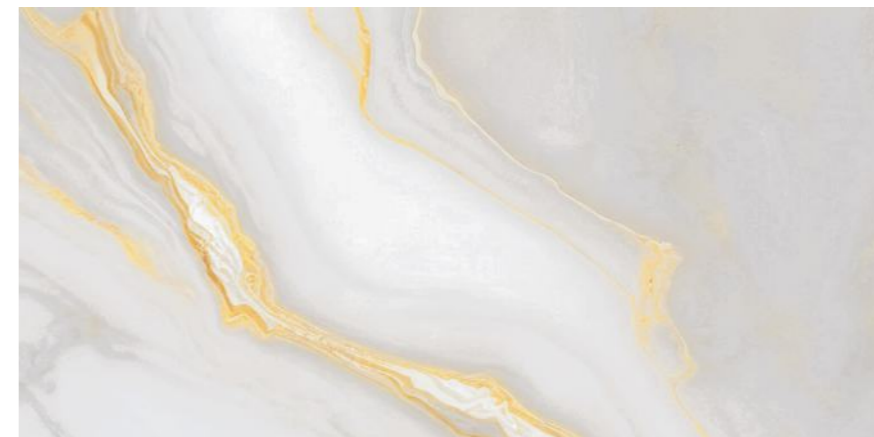

**CAPADI
GOLD**

Size :
600x1200MM

Thickness :
9MM

Finish :
GLOSSY

Random : 2

GOLD
COLLECTION

Random : 4

**EVORA
BEIGE**