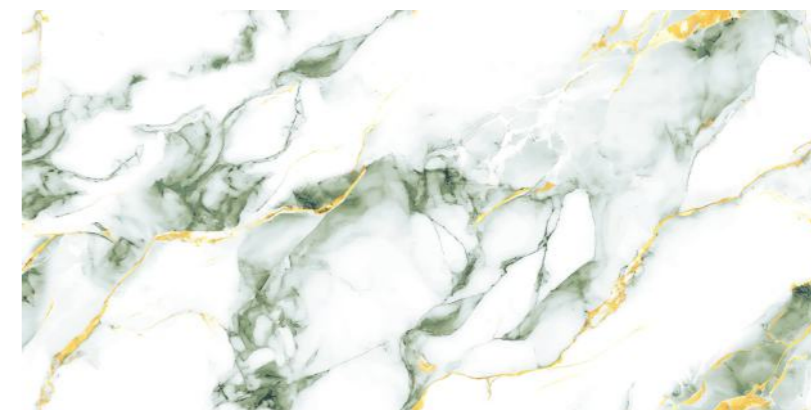

Size :
600x1200MM

Thickness :
9MM

Finish :
GLOSSY