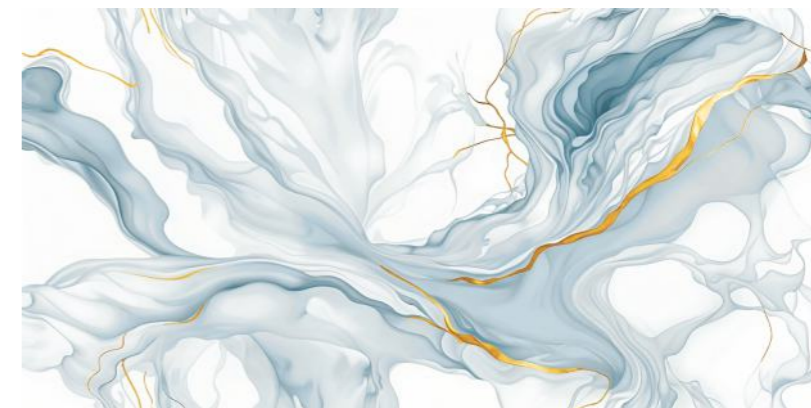

Size :
600x1200MM

Thickness :
9MM

Finish :
GLOSSY