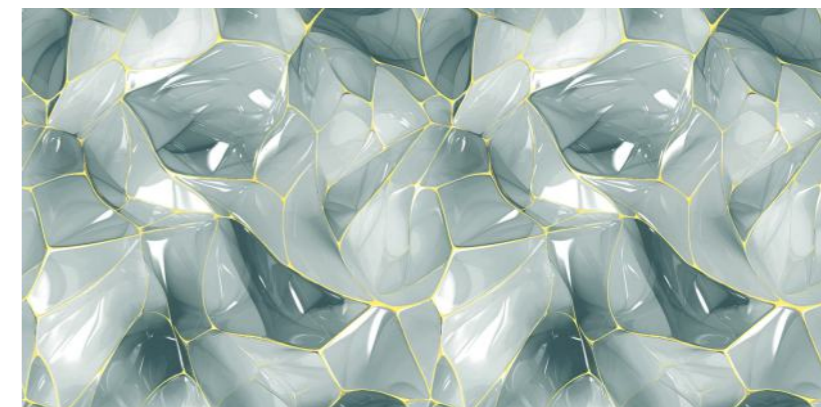

Size :
600x1200MM

Thickness :
9MM

Finish :
GLOSSY