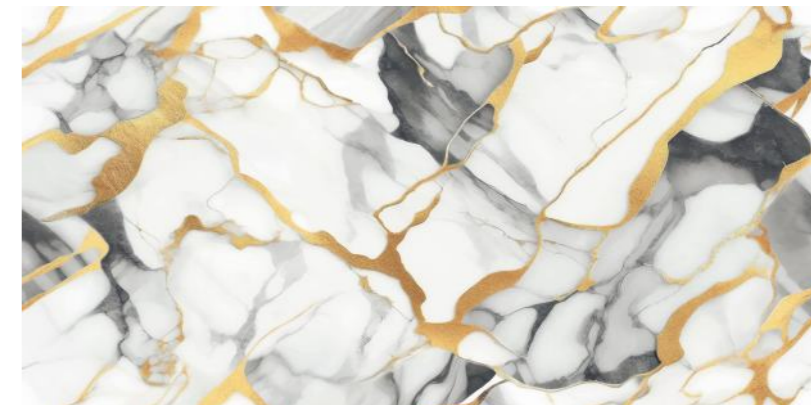

GOLD
COLLECTION

LEXIRA
SURFACES LLP

EN-ROMAN
GREY

Random : 2

Size :
600x1200MM

Thickness :
9MM

Finish :
GLOSSY