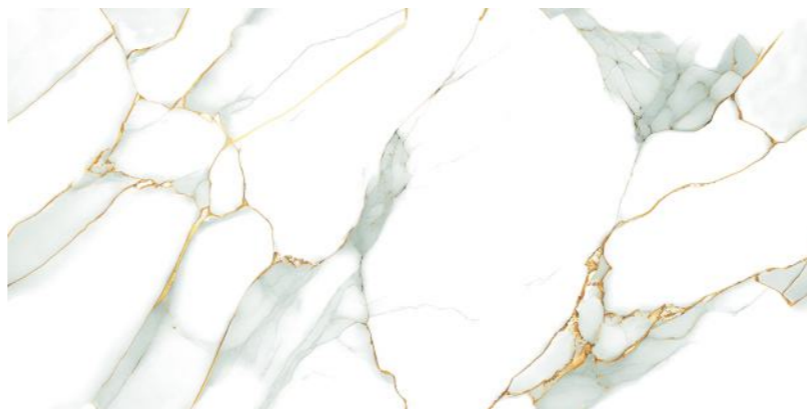

Size :
600x1200MM

Thickness :
9MM

Finish :
GLOSSY