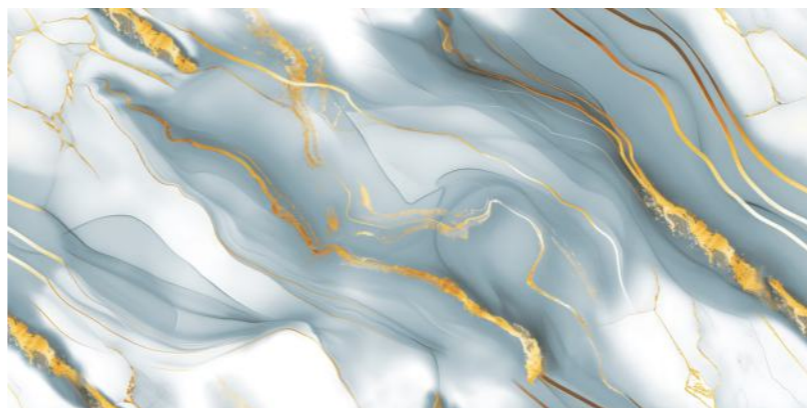

Size :
600x1200MM

Thickness :
9MM

Finish :
GLOSSY

GOLD
COLLECTION

LEXIRA
SURFACES LLP

EN-DENVER
AQUA

Random : 2

Size :
600x1200MM