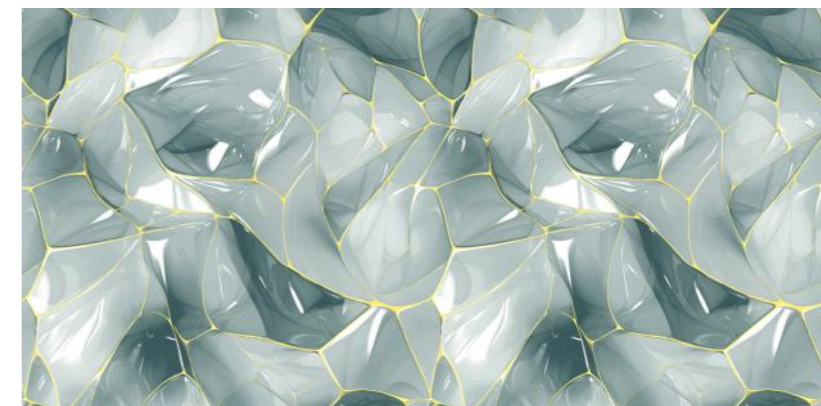

Size :
600x1200MM

Thickness :
9MM

Finish :
GLOSSY