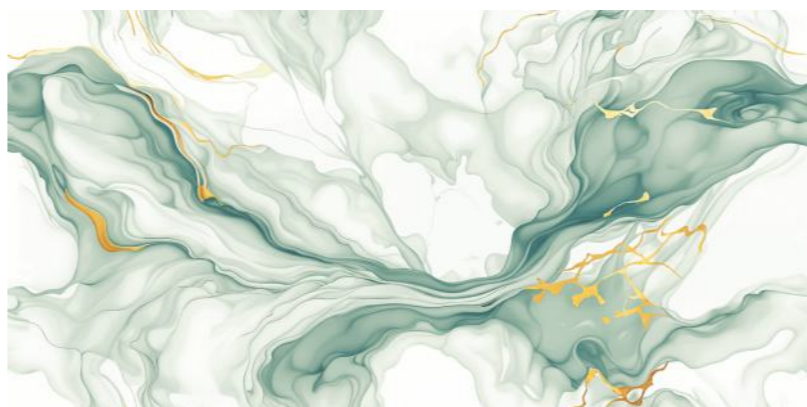

Size :
600x1200MM

Thickness :
9MM

Finish :
GLOSSY