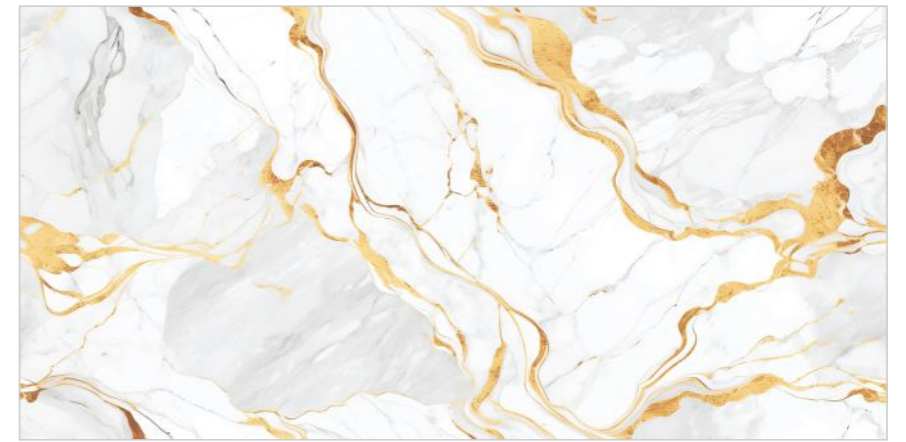

**CAPADI
GOLD**

Size :
600x1200MM

Thickness :
9MM

Finish :
GLOSSY

Random : 2

GOLD
COLLECTION

Random : 4

**EVORA
BEIGE**