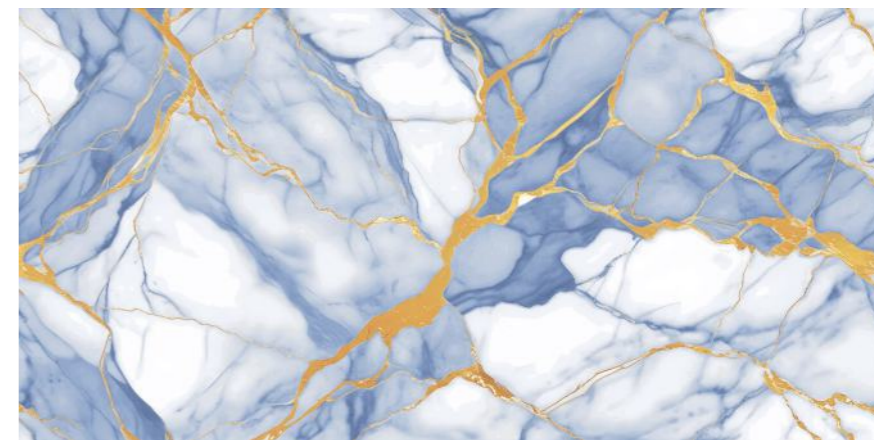

**MORIS
BLUE**

Size :
600x1200MM

Thickness :
9MM

Finish :
GLOSSY

Random : 4