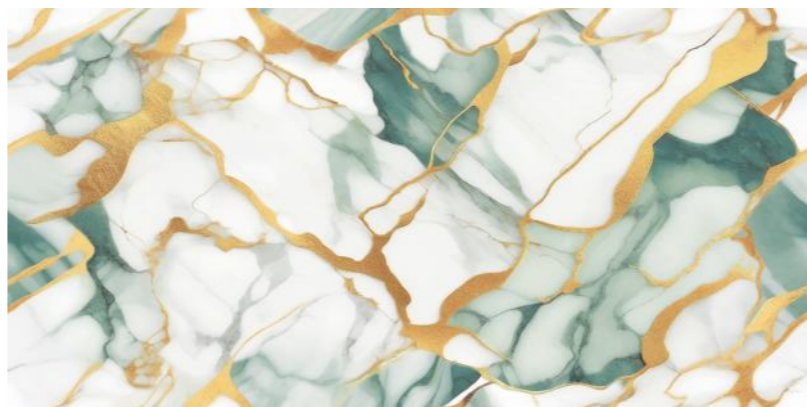

Size :
600x1200MM

Thickness :
9MM

Finish :
GLOSSY