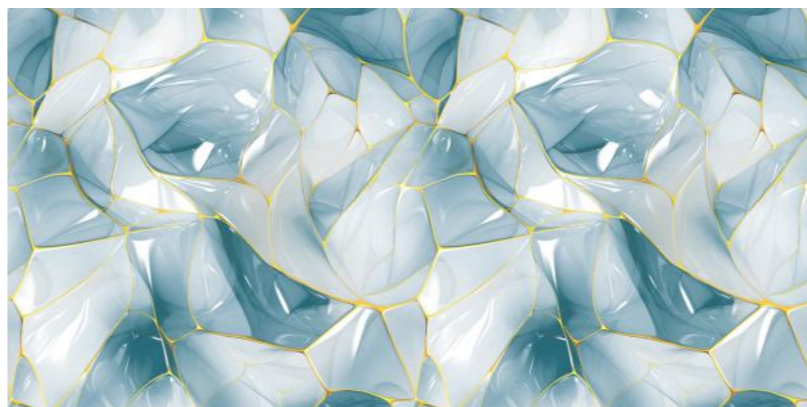

Size :
600x1200MM

Thickness :
9MM

Finish :
GLOSSY