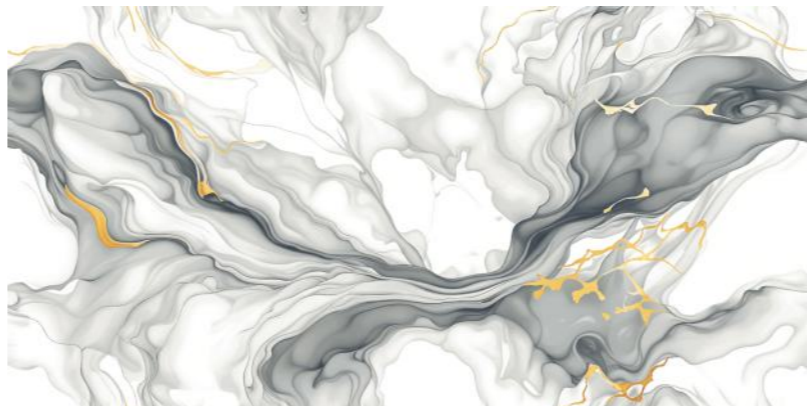

Size :
600x1200MM

Thickness :
9MM

Finish :
GLOSSY