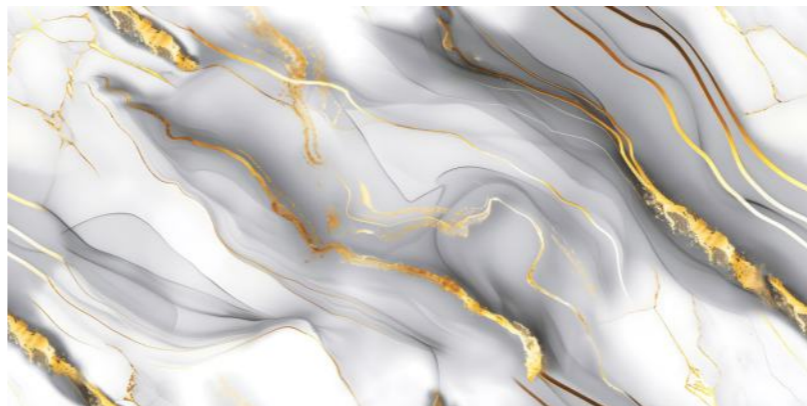

Finish :
GLOSSY

NEW!

GOLD
COLLECTION

LEXIRA
SURFACES LLP

**EN-DENVER
SILVER**

Random : 2

Size :
600x1200MM

Thickness :
9MM