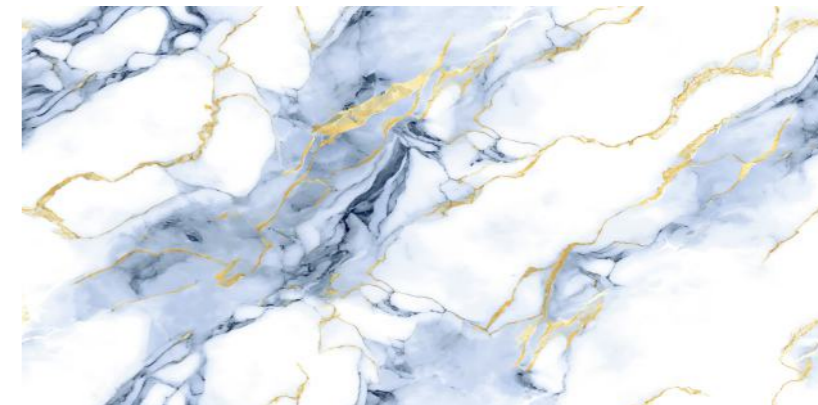

Thickness :
9MM

Finish :
GLOSSY

NEW!

GOLD
COLLECTION

LEXIRA
SURFACES LLP

**FORSTER
BLUE**

Random : 1

Size :
600x1200MM