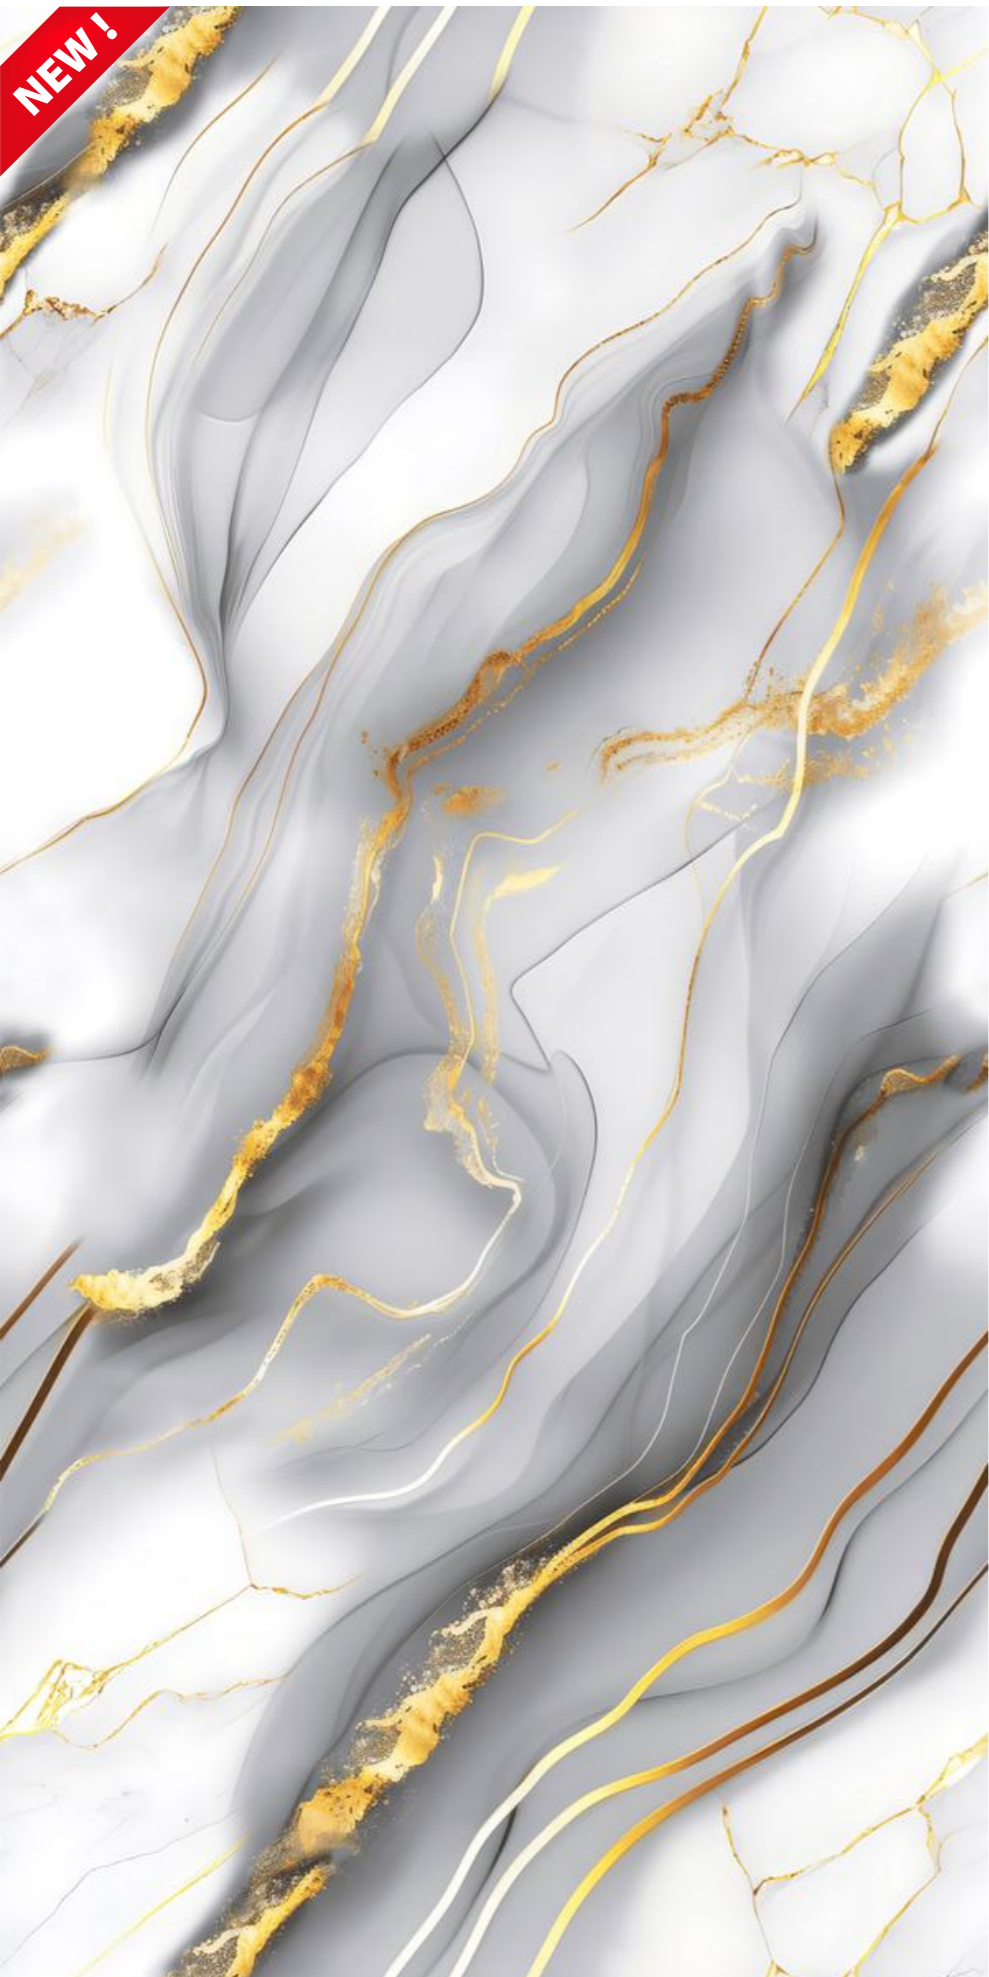

NEW!

GOLD
COLLECTION

LEXIRA
SURFACES LLP