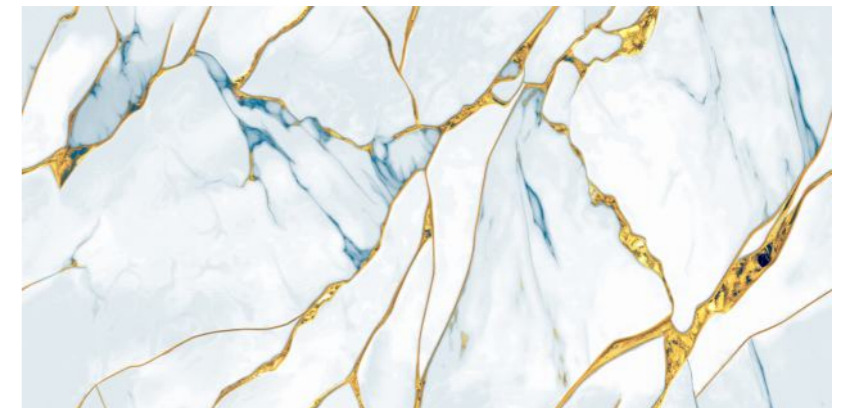

Thickness :
9MM

Finish :
GLOSSY

NEW!

GOLD
COLLECTION

LEXIRA
SURFACES LLP

**EN-LUMIX
AQUA**

Random : 3

Size :
600x1200MM