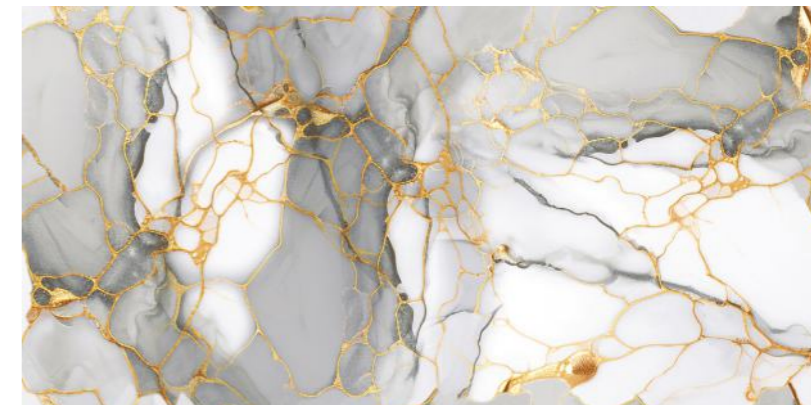

Size :
600x1200MM

Thickness :
9MM

Finish :
GLOSSY