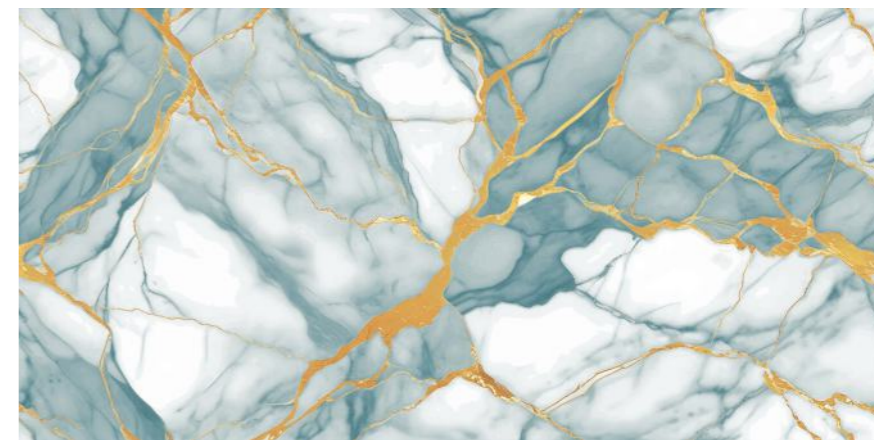

**MORIS
AQUA**

Size :
600x1200MM

Thickness :
9MM

Finish :
GLOSSY

Random : 4

GOLD
COLLECTION

**MORIS
BLUE**

Size :
600x1200MM