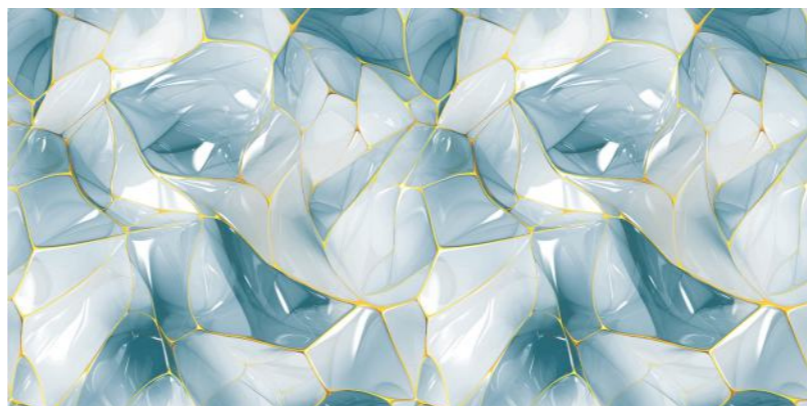

Size :
600x1200MM

Thickness :
9MM

Finish :
GLOSSY