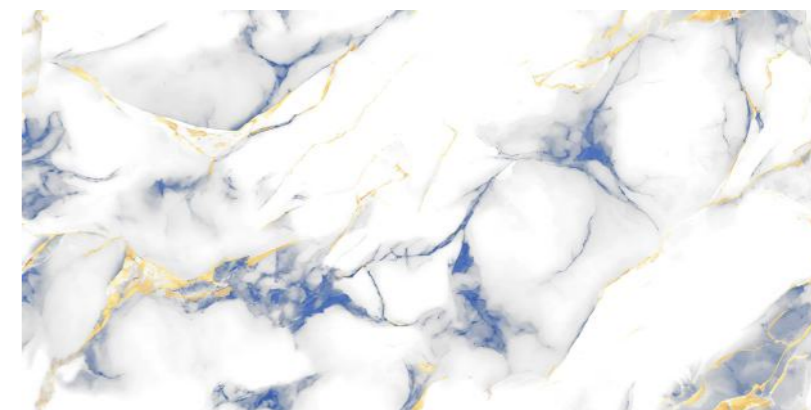

Size :
600x1200MM

Thickness :
9MM

Finish :
GLOSSY