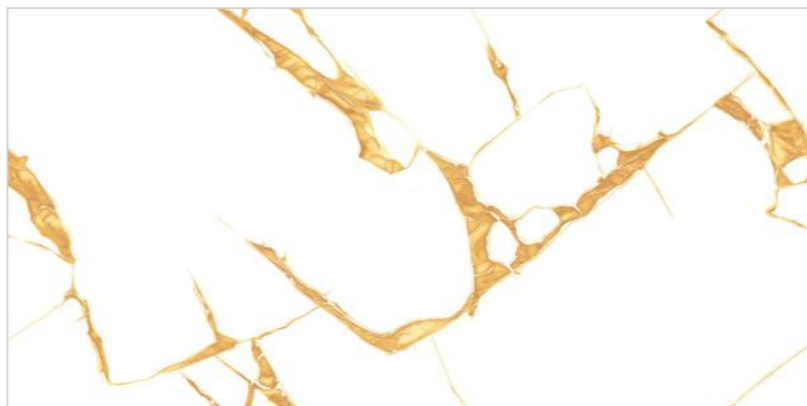

GOLD
COLLECTION

LEXIRA
SURFACES LLP

**EN-JEAN
GOLD**

Random : 3

Size :
600x1200MM

Thickness :
9MM

Finish :
GLOSSY