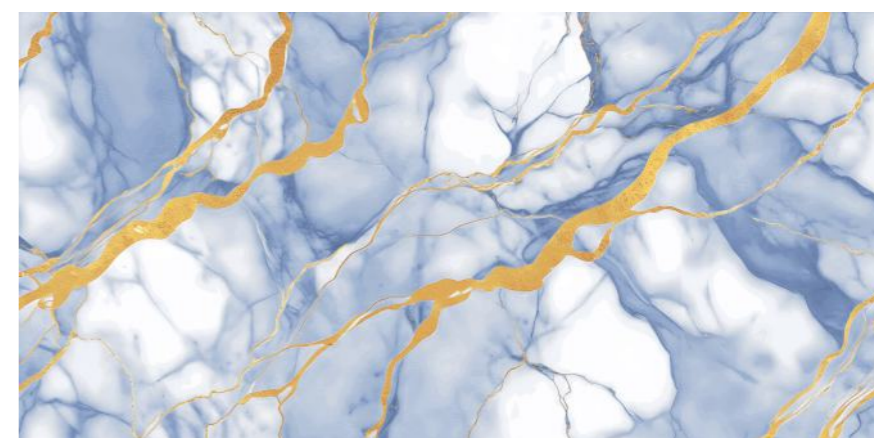

**MORIS
BLUE**

Size :
600x1200MM

Thickness :
9MM

Finish :
GLOSSY

Random : 4