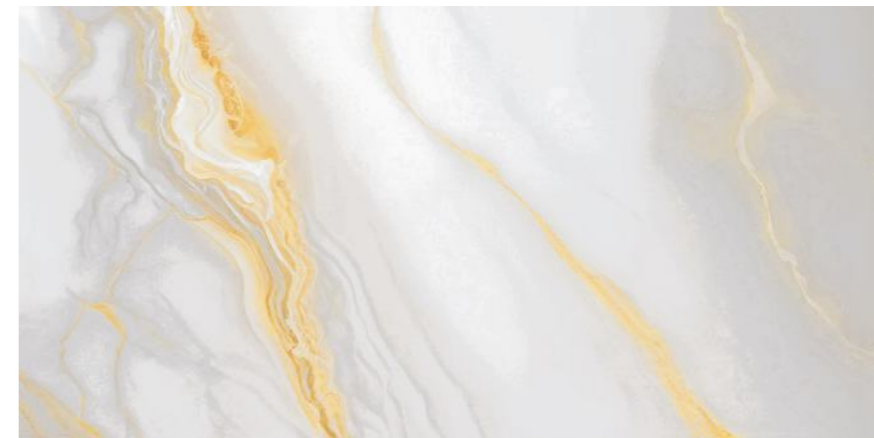

**CAPADI
GOLD**

Size :
600x1200MM

Thickness :
9MM

Finish :
GLOSSY

Random : 2

GOLD
COLLECTION

Random : 4

**EVORA
BEIGE**