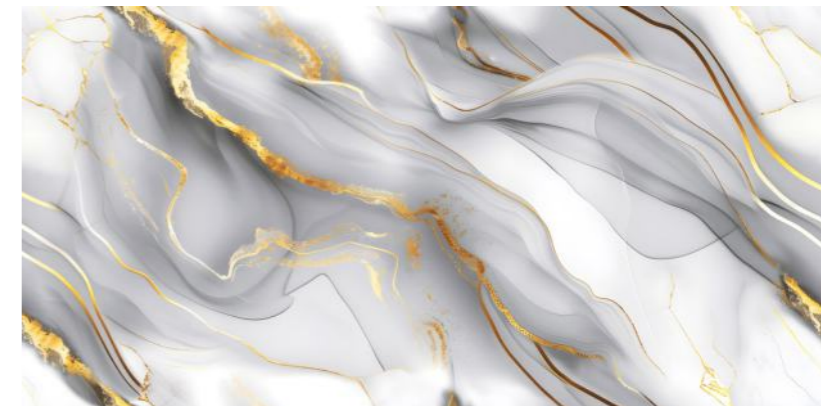

Finish :
GLOSSY

NEW!

GOLD
COLLECTION

LEXIRA
SURFACES LLP

**EN-DENVER
SILVER**

Random : 2

Size :
600x1200MM

Thickness :
9MM