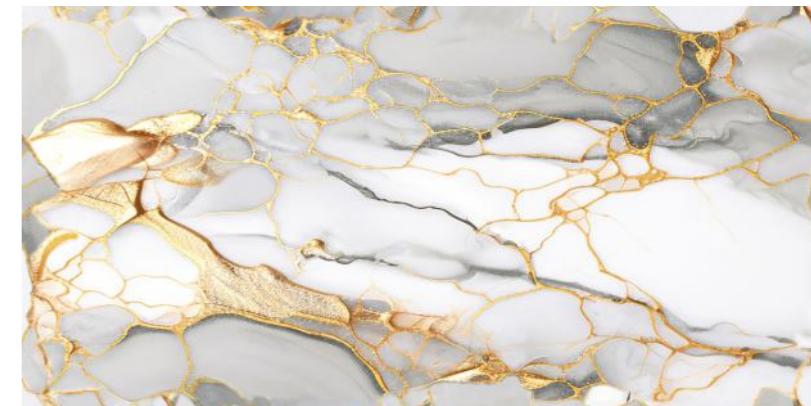

Size :
600x1200MM

Thickness :
9MM

Finish :
GLOSSY