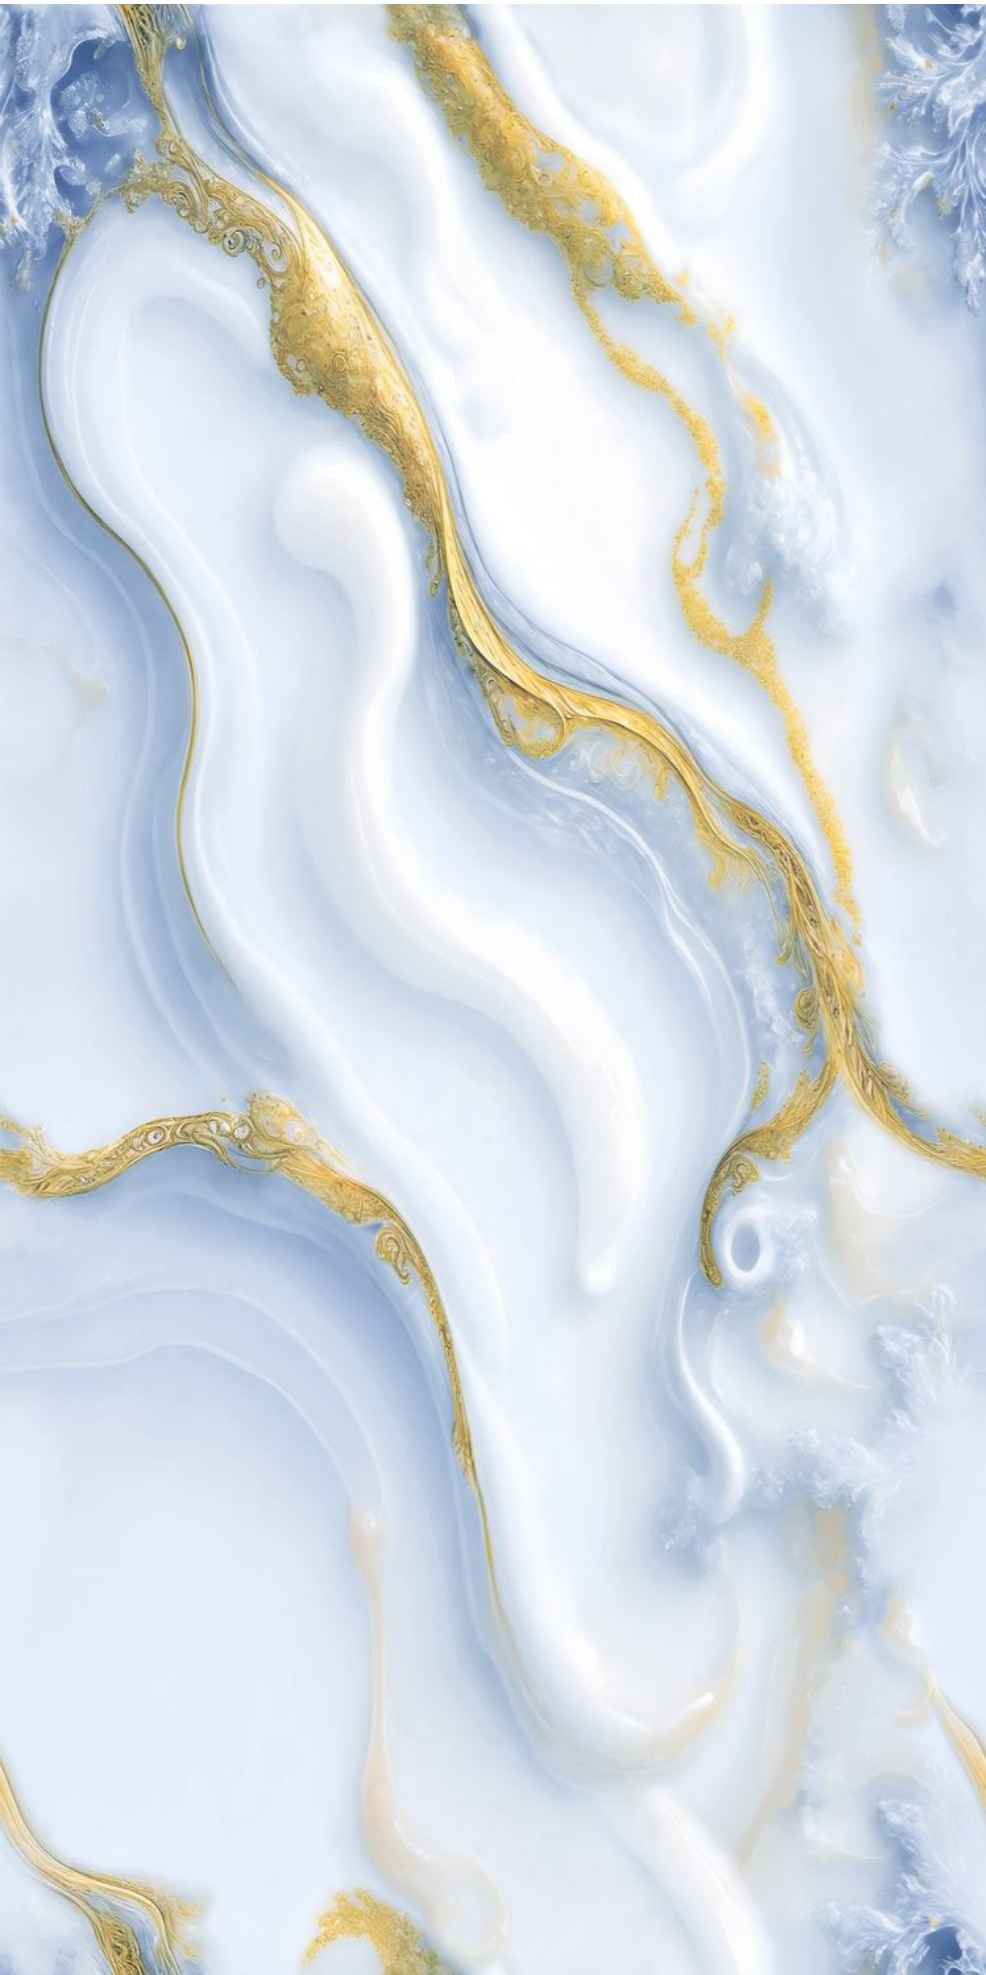

GOLD
COLLECTION

LEXIRA
SURFACES LLP

EN-AQUA
ROMAN

Random : 2

Size :
600x1200MM

Thickness :
9MM

Finish :
GLOSSY

GOLD
COLLECTION