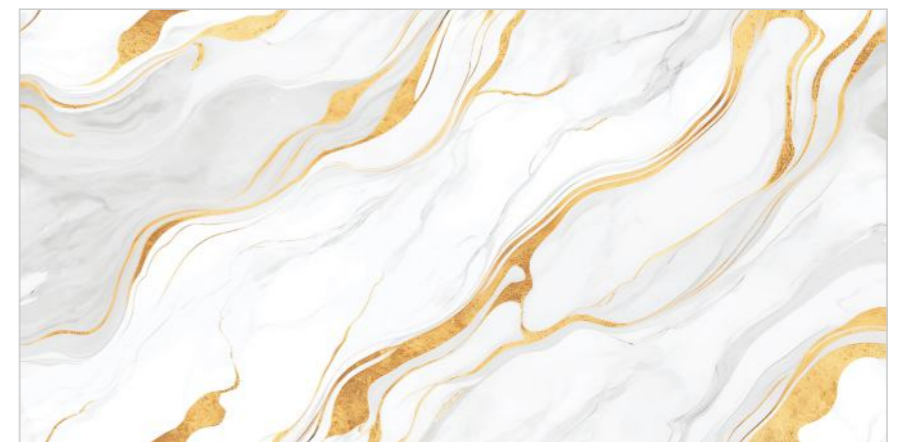

**CAPADI
GOLD**

Size :
600x1200MM

Thickness :
9MM

Finish :
GLOSSY

Random : 2

GOLD
COLLECTION

Random : 4

**EVORA
BEIGE**