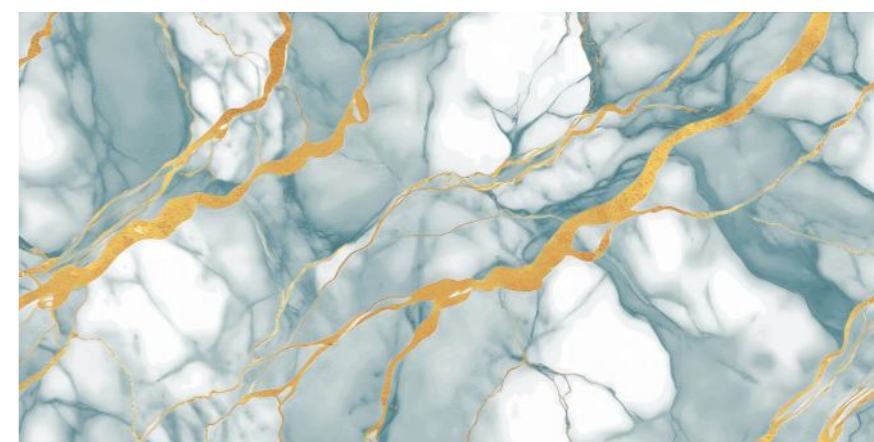

**MORIS
AQUA**

Size :
600x1200MM

Thickness :
9MM

Finish :
GLOSSY

Random : 4

GOLD
COLLECTION

**MORIS
BLUE**

Size :
600x1200MM