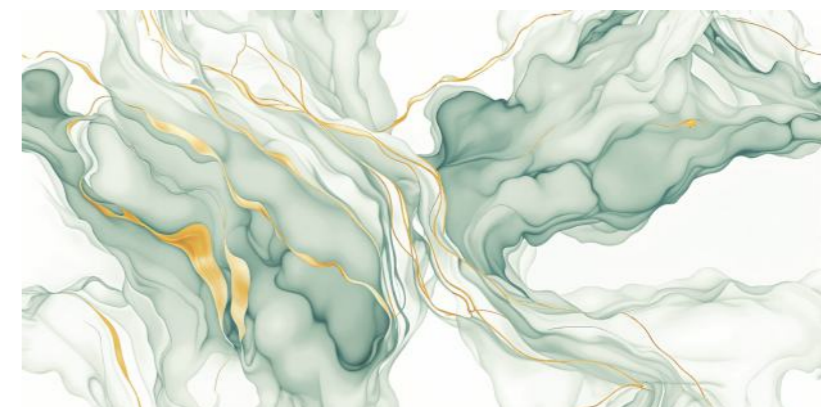

Size :
600x1200MM

Thickness :
9MM

Finish :
GLOSSY