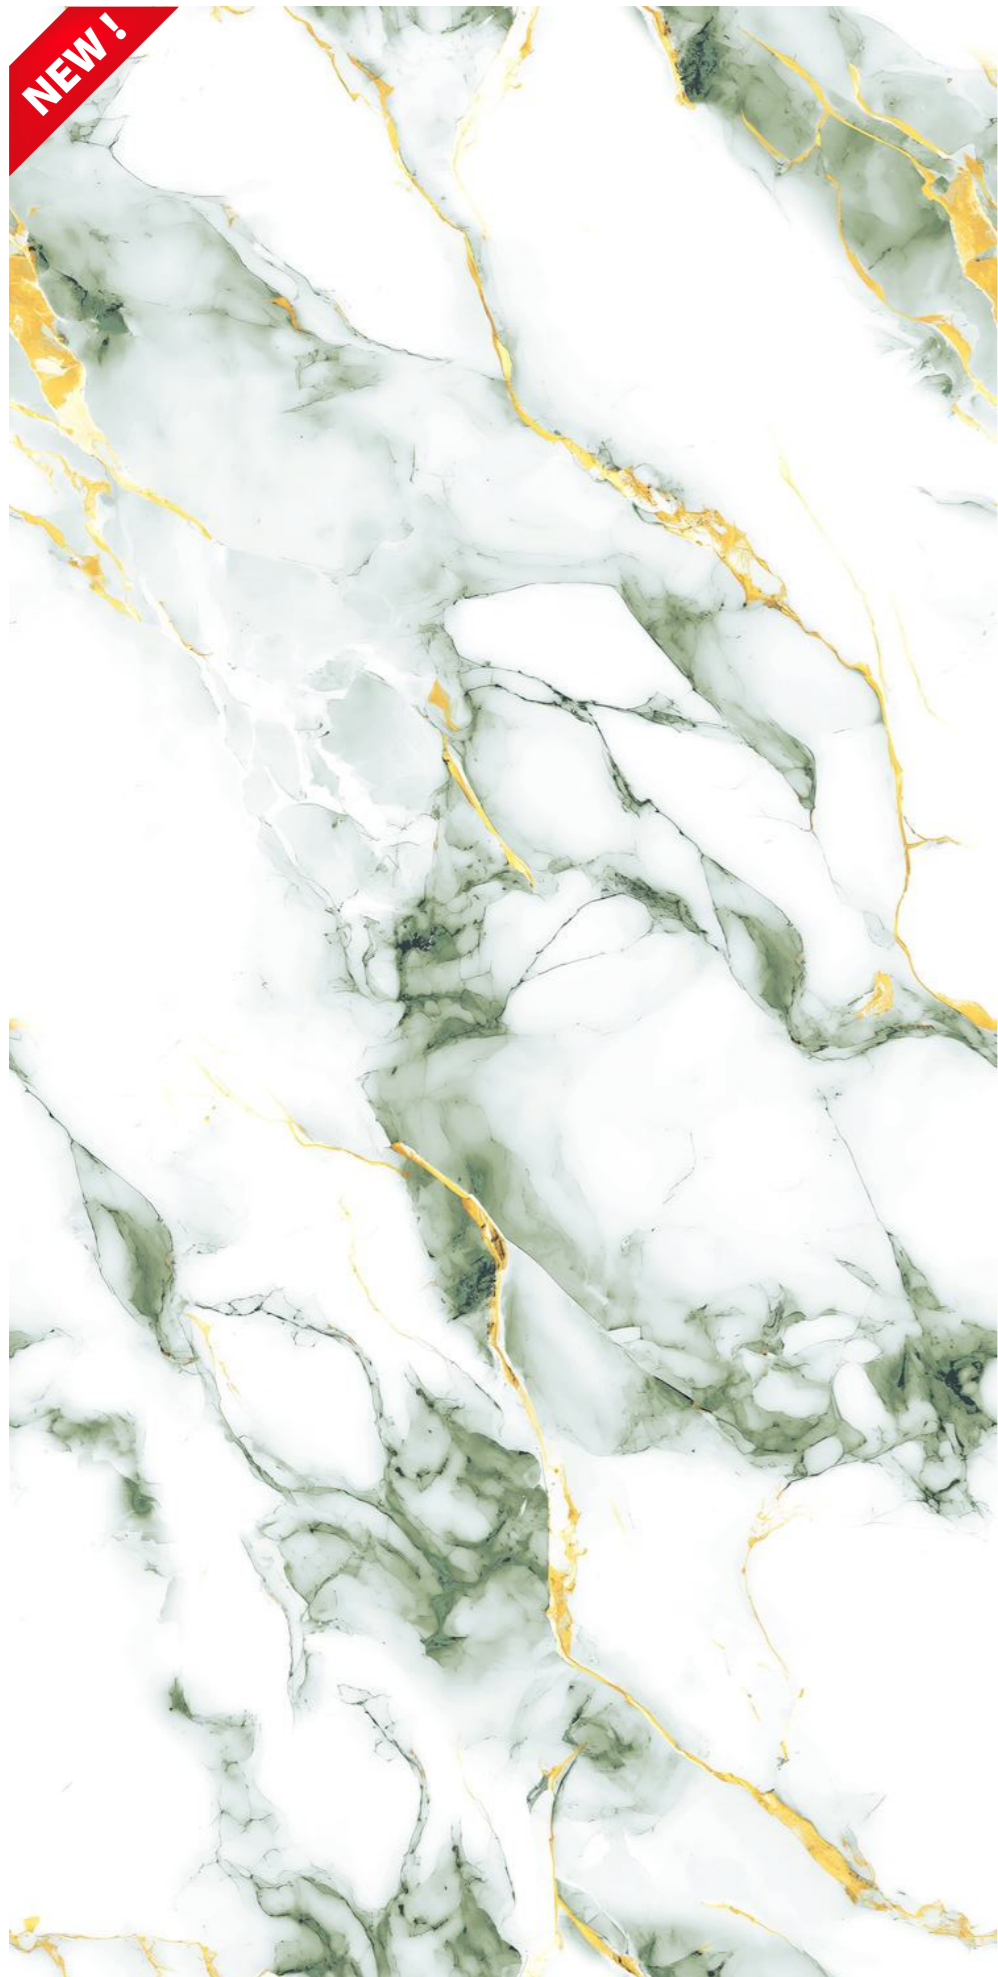

Random : 4

Size :
600x1200MM

Thickness :
9MM

Finish :
GLOSSY

NEW!

GOLD
COLLECTION

LEXIRA
SURFACES LLP

**KAMA
GREEN**