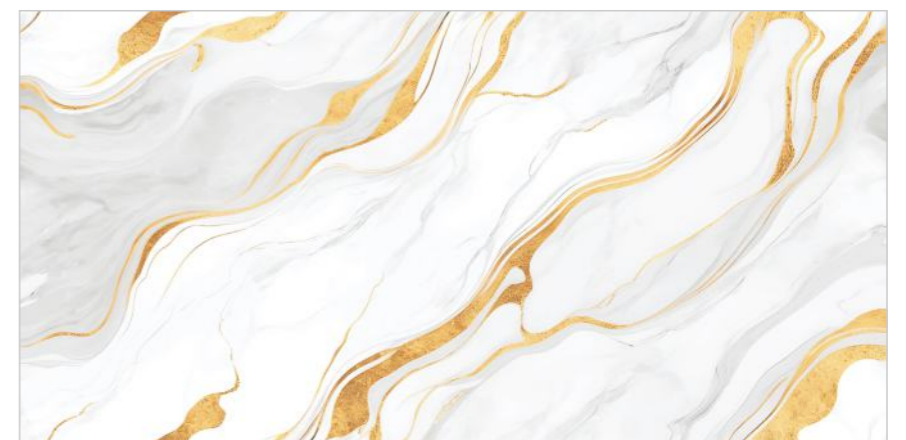

**CAPADI
GOLD**

Size :
600x1200MM

Thickness :
9MM

Finish :
GLOSSY

Random : 2

GOLD
COLLECTION

Random : 4

**EVORA
BEIGE**