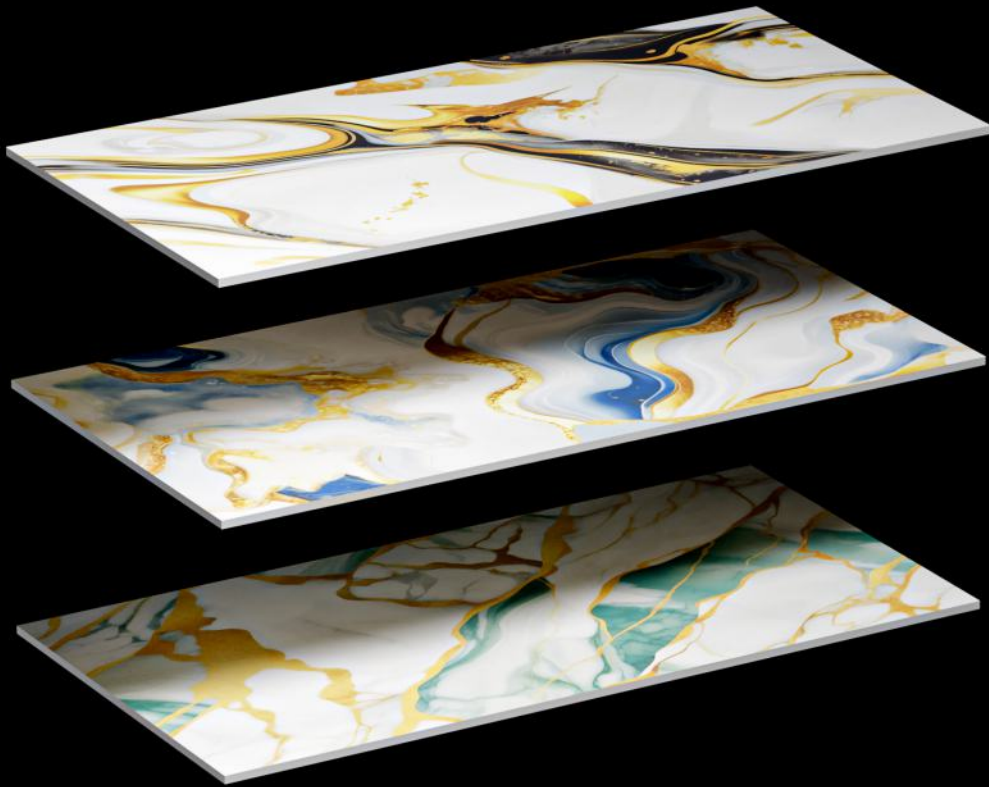

GOLDEN BRILLIANCE

unmatched elegance.