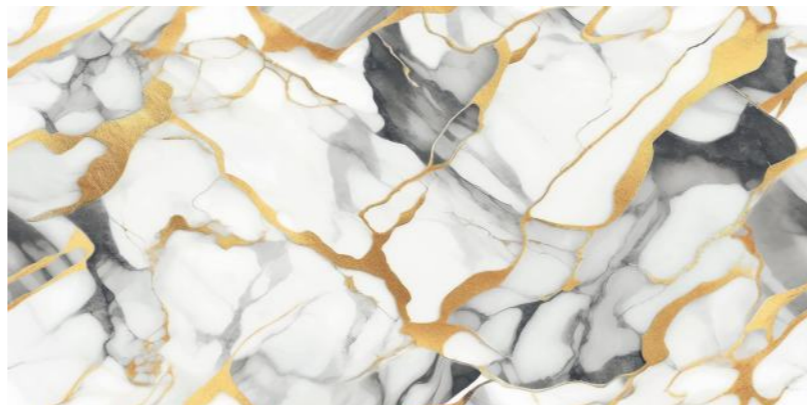

GOLD
COLLECTION

LEXIRA
SURFACES LLP

EN-ROMAN
GREY

Random : 2

Size :
600x1200MM

Thickness :
9MM

Finish :
GLOSSY