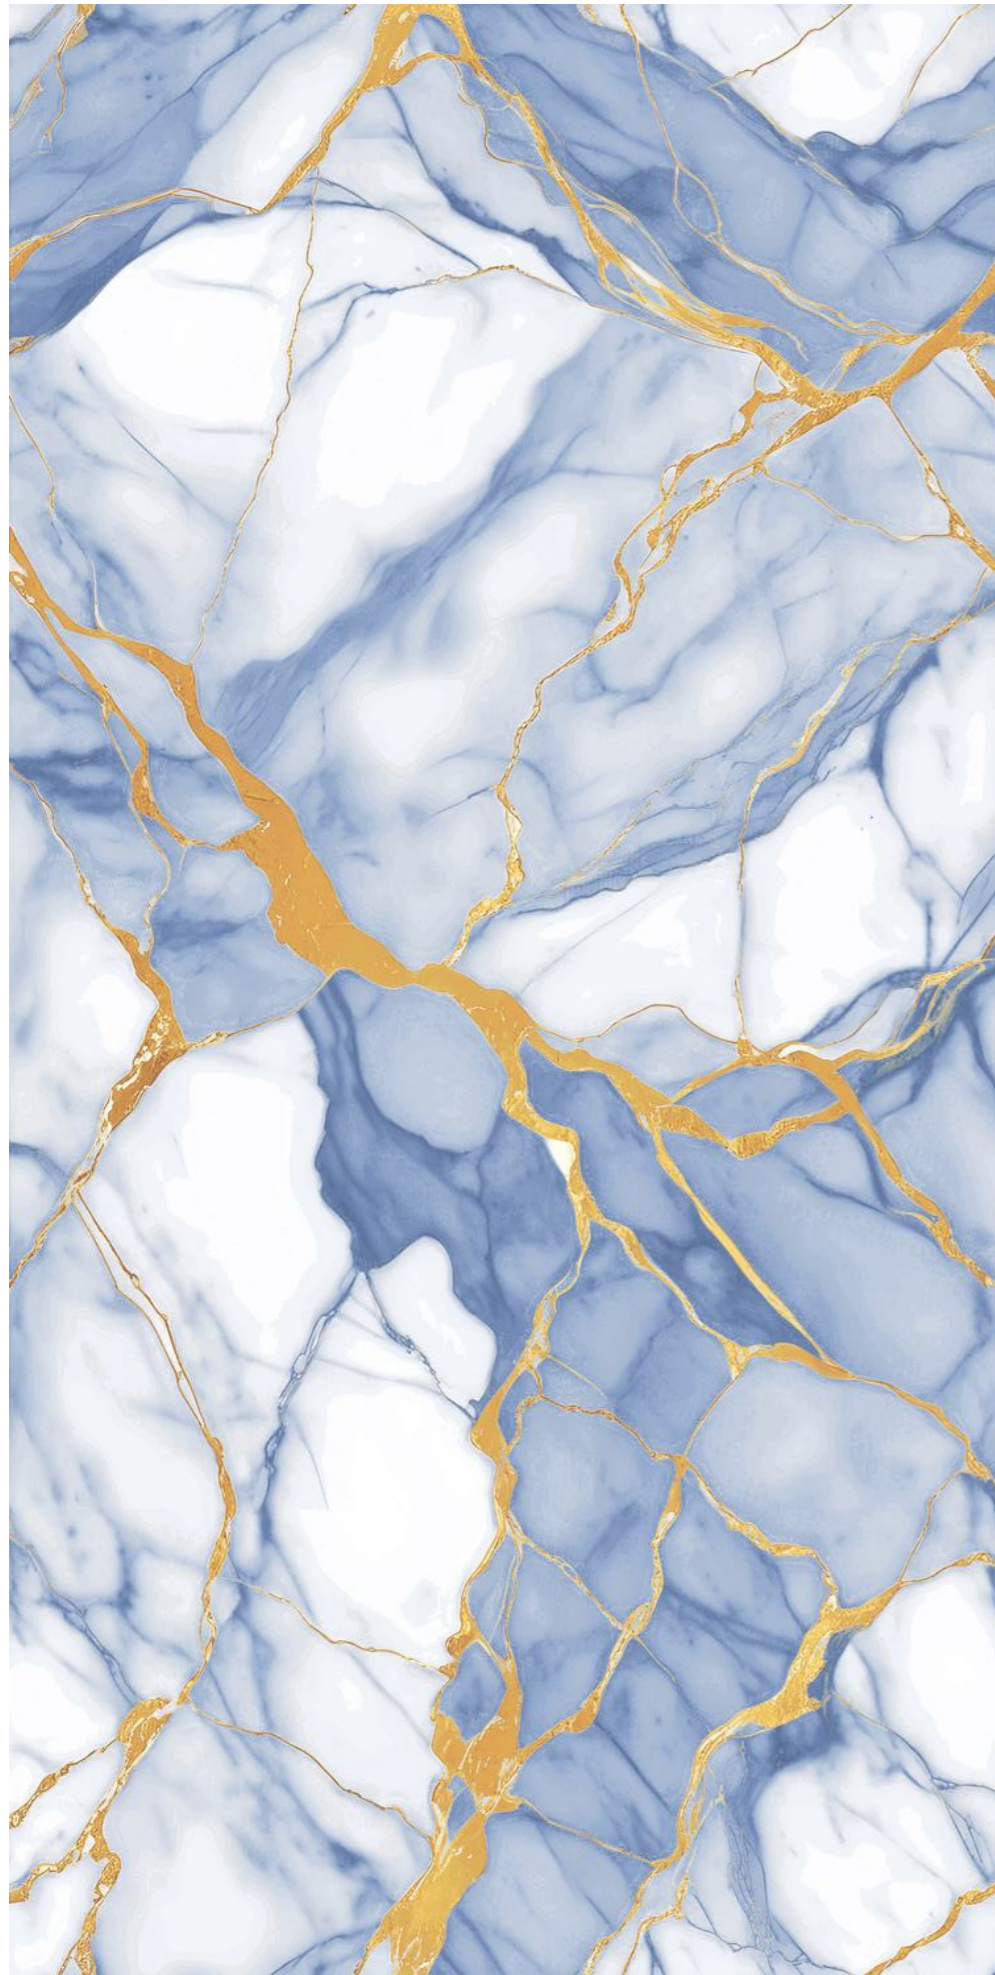

**MORIS
AQUA**

Size :
600x1200MM

Thickness :
9MM

Finish :
GLOSSY

Random : 4

GOLD
COLLECTION

**MORIS
BLUE**

Size :
600x1200MM