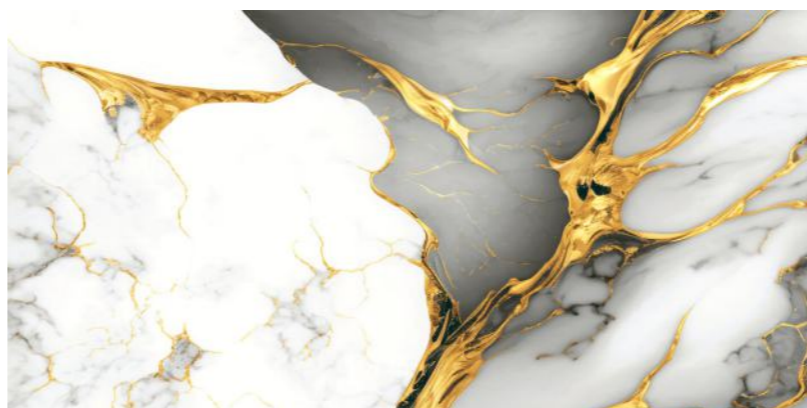

Thickness :
9MM

Finish :
GLOSSY

NEW!

GOLD
COLLECTION

LEXIRA
SURFACES LLP

**ARMODA
BLACK**

Random : 4

Size :
600x1200MM