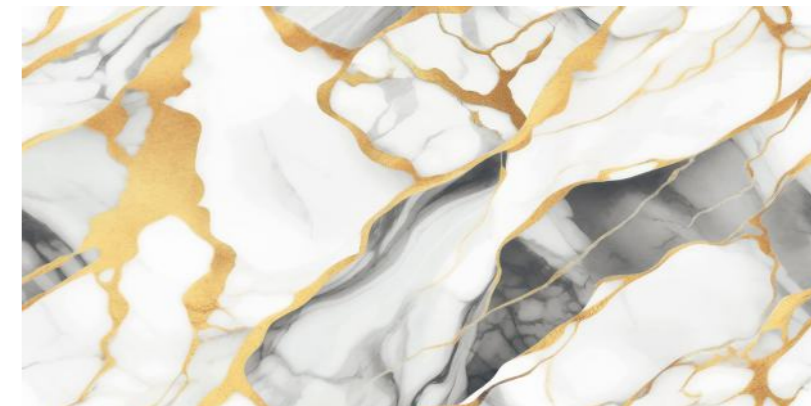

GOLD
COLLECTION

LEXIRA
SURFACES LLP

EN-ROMAN
GREY

Random : 2

Size :
600x1200MM

Thickness :
9MM

Finish :
GLOSSY