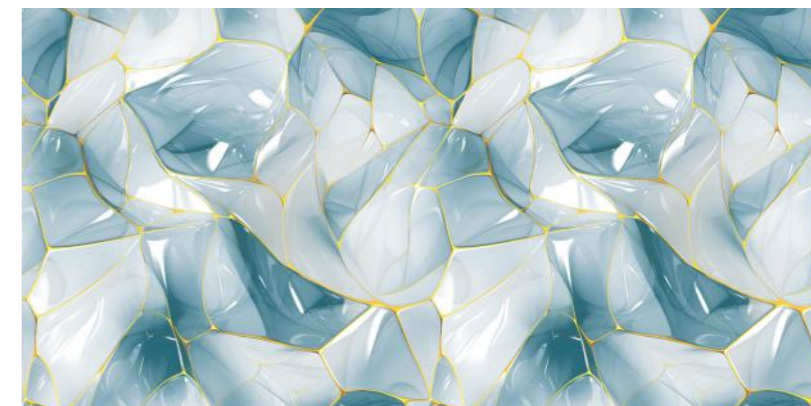

Size :
600x1200MM

Thickness :
9MM

Finish :
GLOSSY