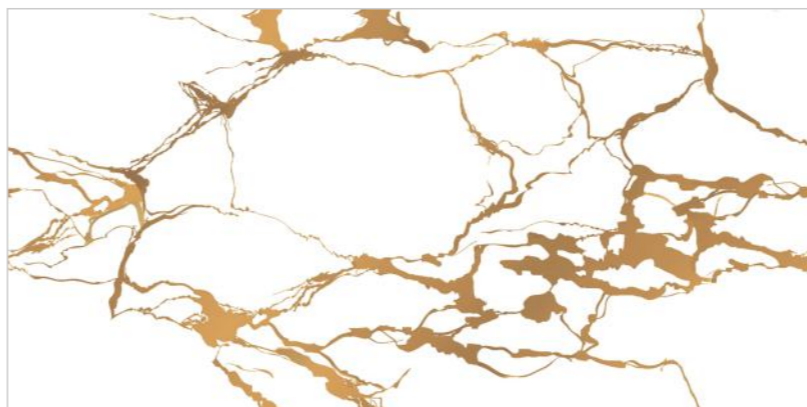

Size :
600x1200MM

Thickness :
9MM

Finish :
GLOSSY

GOLD
COLLECTION

LEXIRA
SURFACES LLP

EN-LUKE
GOLD

Random : 4

Size :
600x1200MM