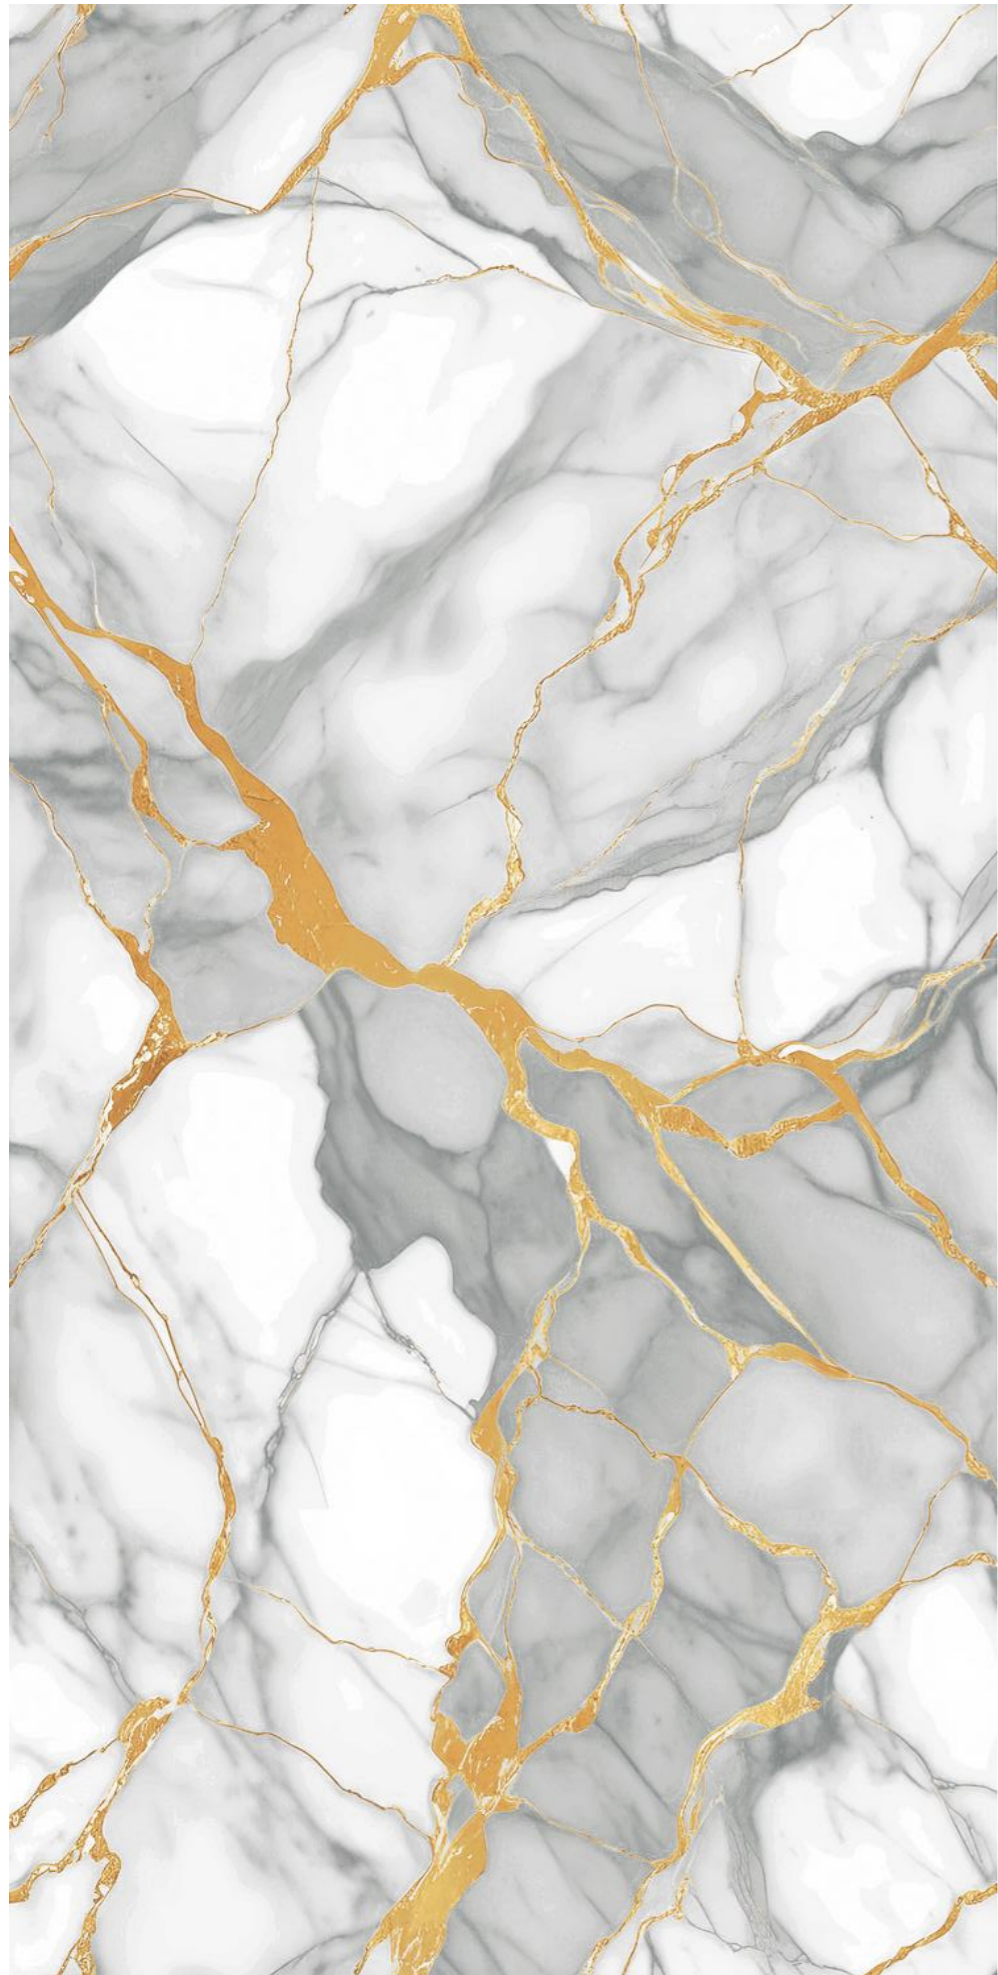

GOLD
COLLECTION

Random : 4

**MORIS
GREY**

Size :
600x1200MM

Thickness :
9MM

Finish :
GLOSSY