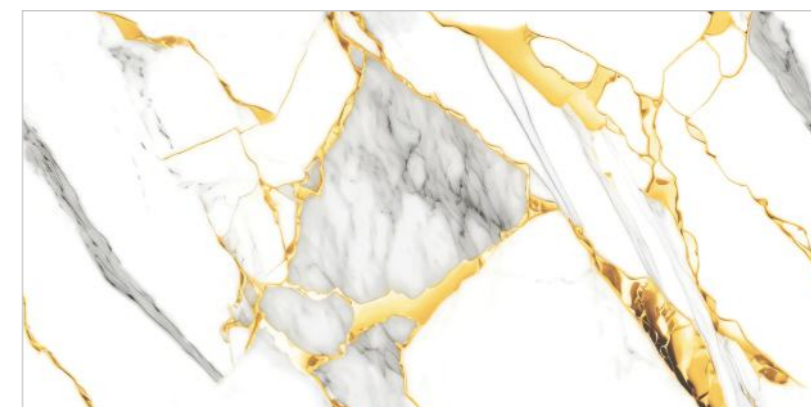

Size :
600x1200MM

Thickness :
9MM

Finish :
GLOSSY

GOLD
COLLECTION

LEXIRA
SURFACES LLP

EN-LUKE
GOLD

Random : 4

Size :
600x1200MM