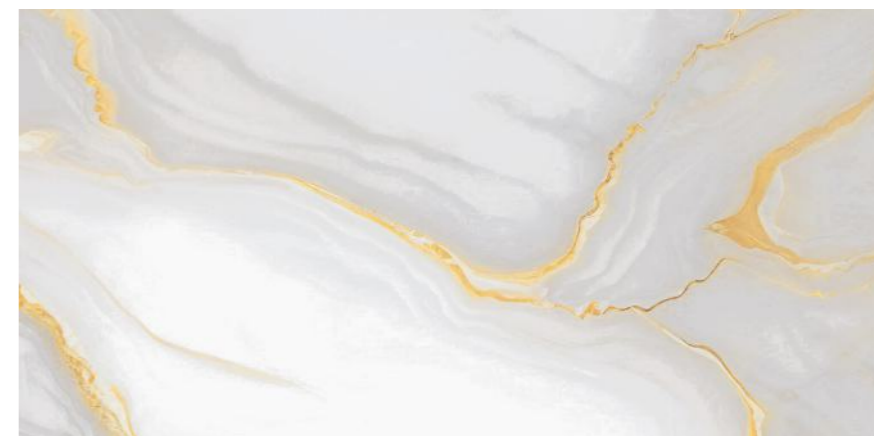

**CAPADI
GOLD**

Size :
600x1200MM

Thickness :
9MM

Finish :
GLOSSY

Random : 2

GOLD
COLLECTION

Random : 4

**EVORA
BEIGE**