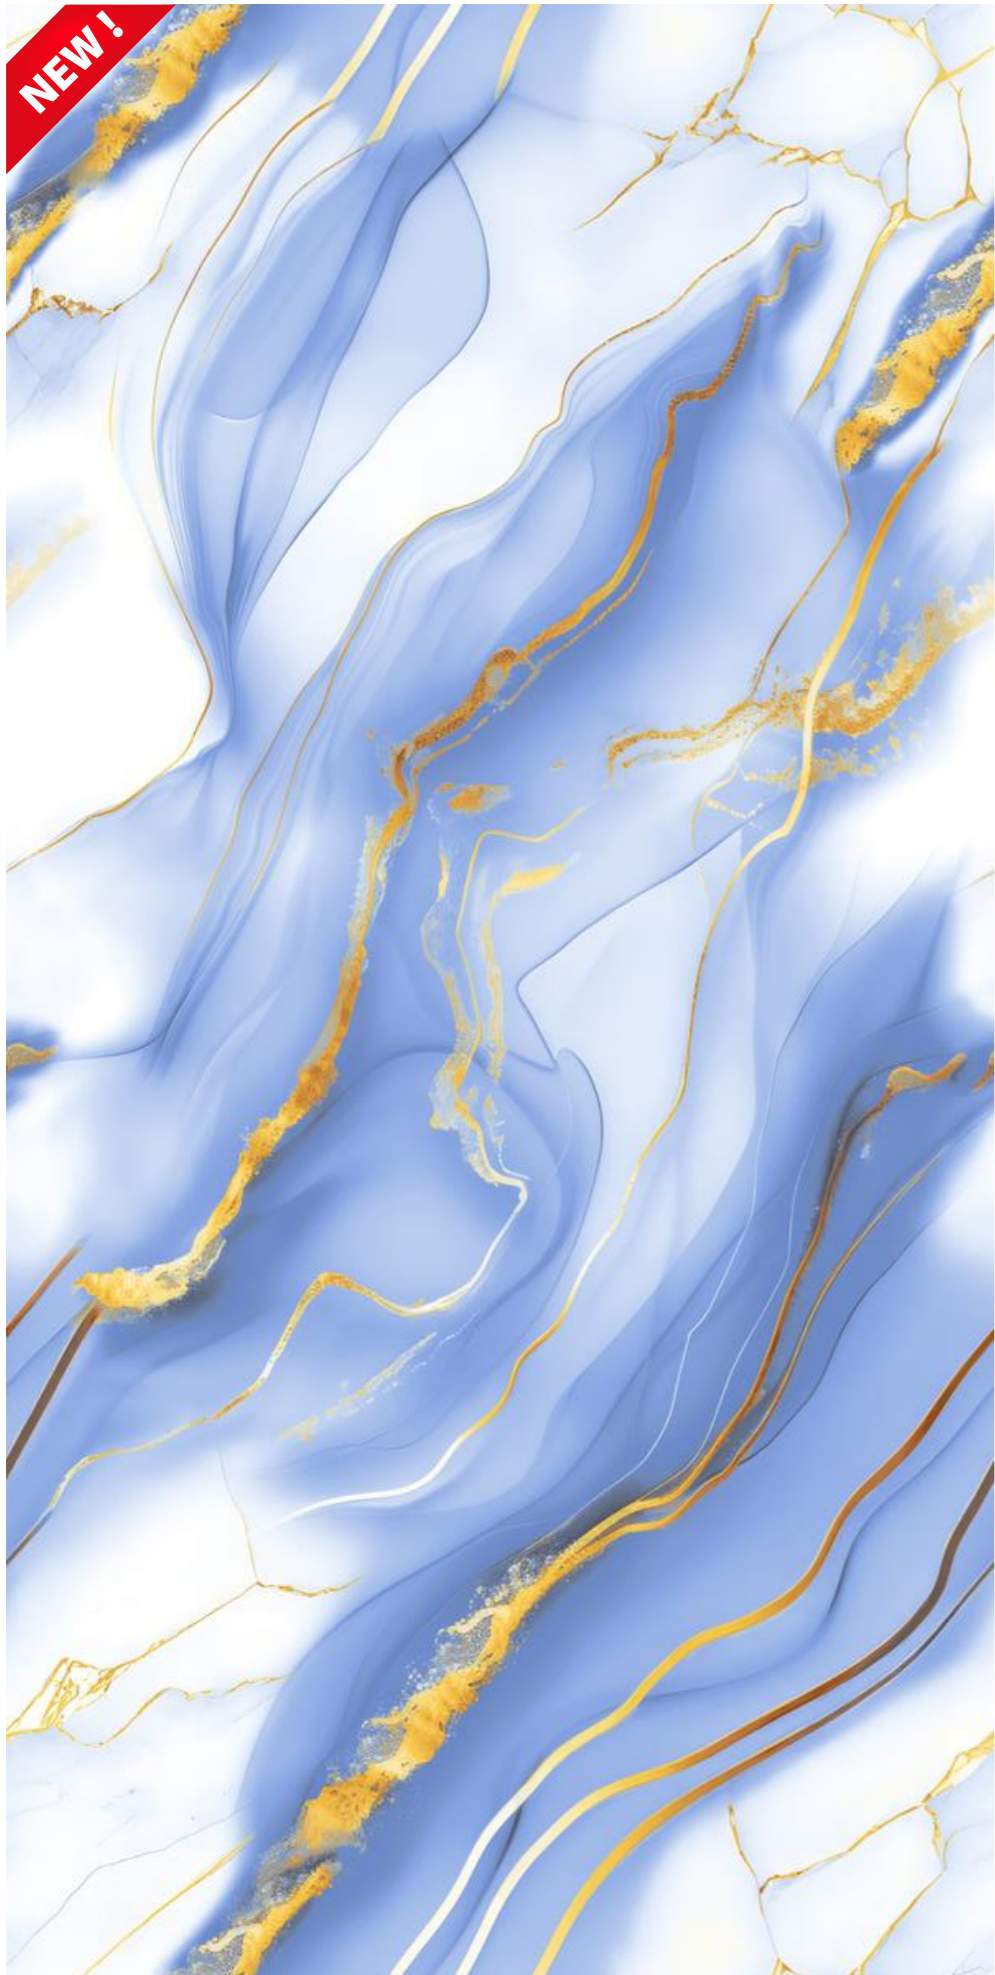

GOLD
COLLECTION

LEXIRA
SURFACES LLP

EN-DENVER
BLUE