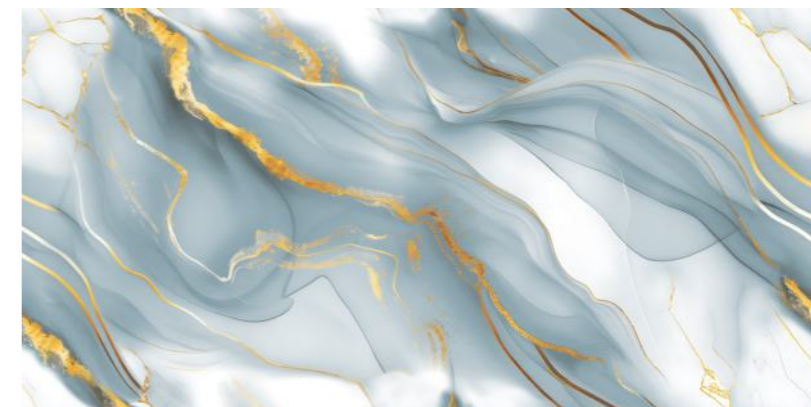

Size :
600x1200MM

Thickness :
9MM

Finish :
GLOSSY

GOLD
COLLECTION

LEXIRA
SURFACES LLP

EN-DENVER
AQUA

Random : 2

Size :
600x1200MM