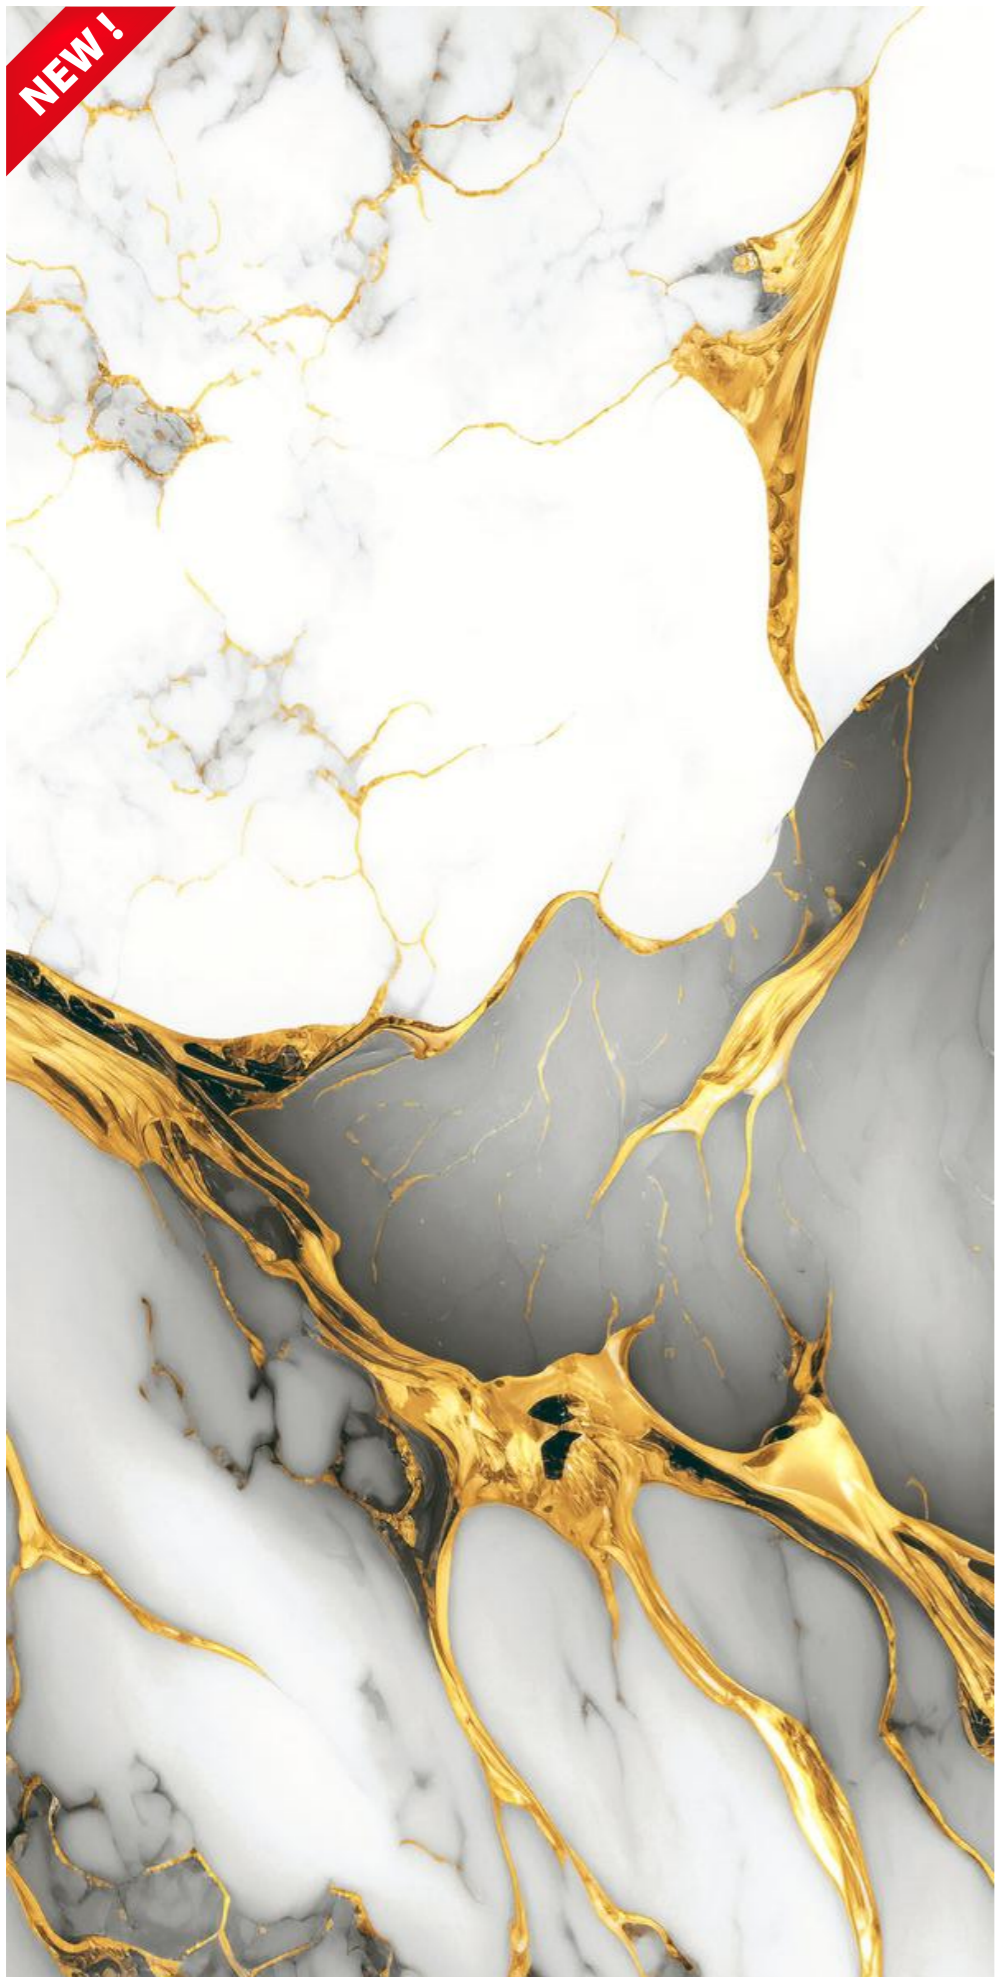

NEW!

GOLD
COLLECTION

LEXIRA
SURFACES LLP

**ARMODA
BLACK**