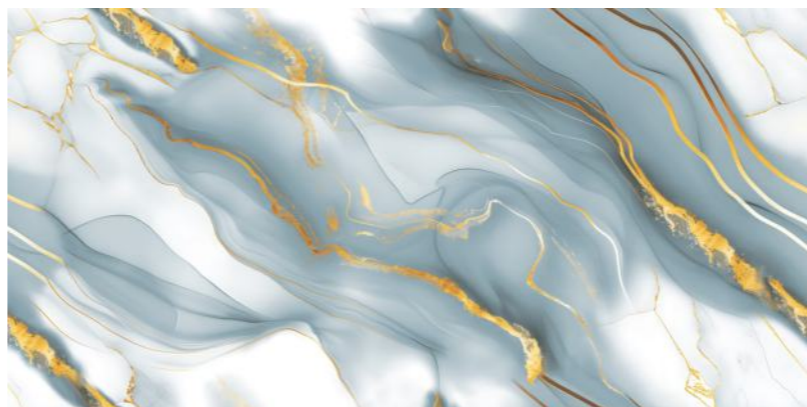

Size :
600x1200MM

Thickness :
9MM

Finish :
GLOSSY

GOLD
COLLECTION

LEXIRA
SURFACES LLP

EN-DENVER
AQUA

Random : 2

Size :
600x1200MM