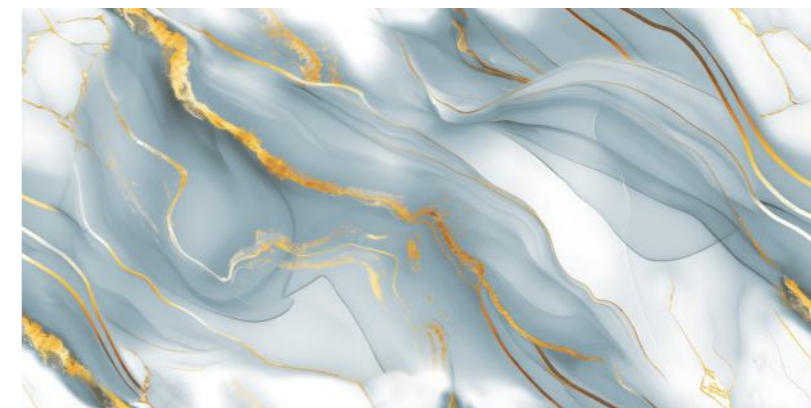

Size :
600x1200MM

Thickness :
9MM

Finish :
GLOSSY

GOLD
COLLECTION

LEXIRA
SURFACES LLP

EN-DENVER
AQUA

Random : 2

Size :
600x1200MM