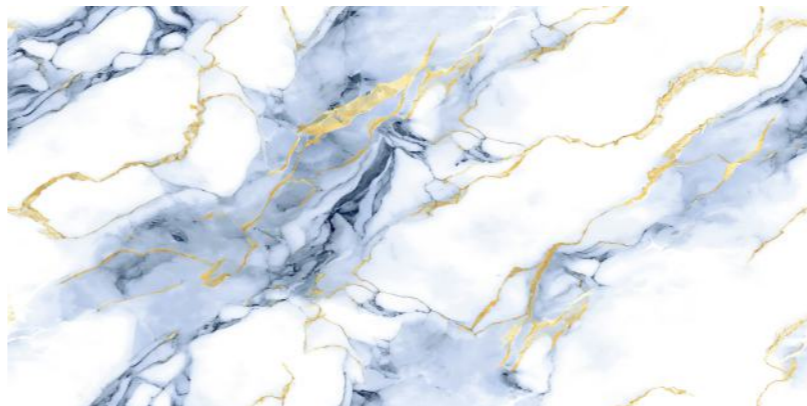

Thickness :
9MM

Finish :
GLOSSY

NEW!

GOLD
COLLECTION

LEXIRA
SURFACES LLP

**FORSTER
BLUE**

Random : 1

Size :
600x1200MM