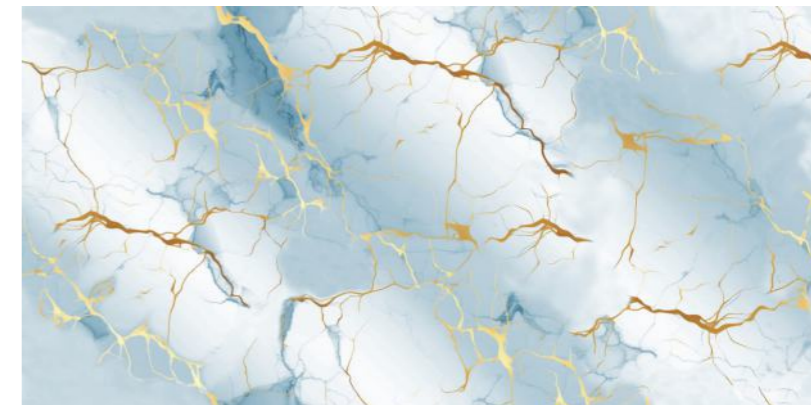

Size :
600x1200MM

Thickness :
9MM

Finish :
GLOSSY