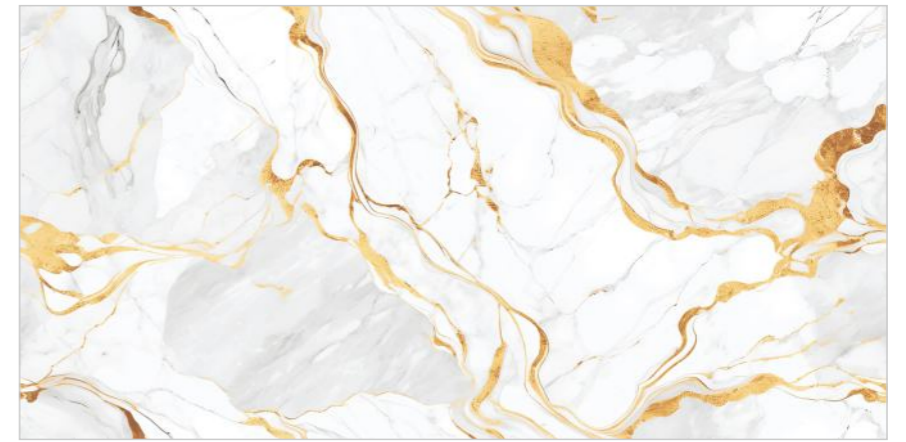

**CAPADI
GOLD**

Size :
600x1200MM

Thickness :
9MM

Finish :
GLOSSY

Random : 2

GOLD
COLLECTION

Random : 4

**EVORA
BEIGE**