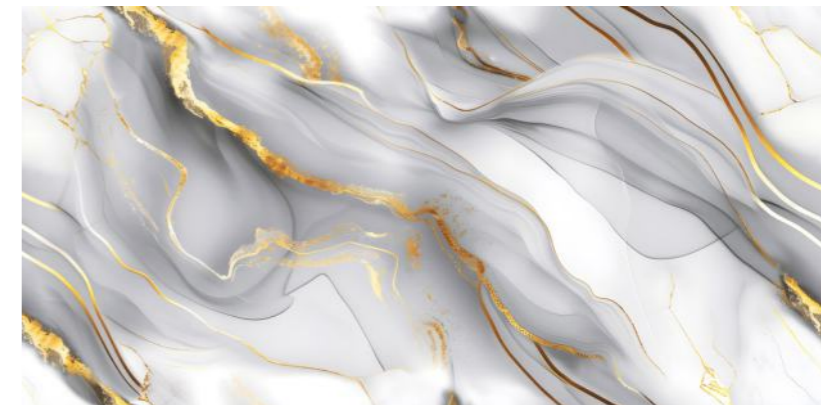

Finish :
GLOSSY

NEW!

GOLD
COLLECTION

LEXIRA
SURFACES LLP

**EN-DENVER
SILVER**

Random : 2

Size :
600x1200MM

Thickness :
9MM