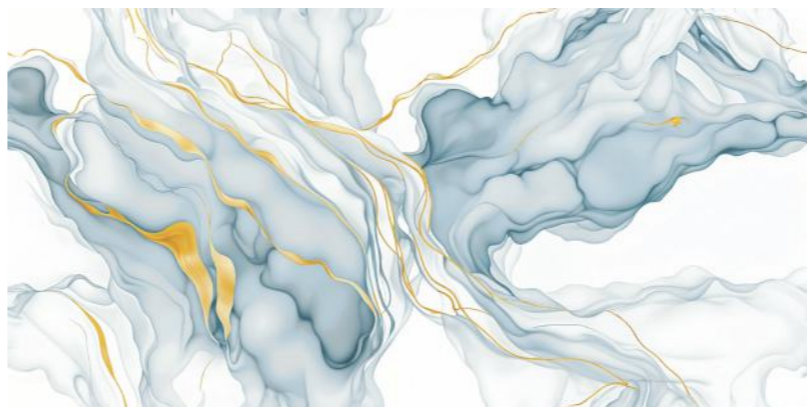

Size :
600x1200MM

Thickness :
9MM

Finish :
GLOSSY