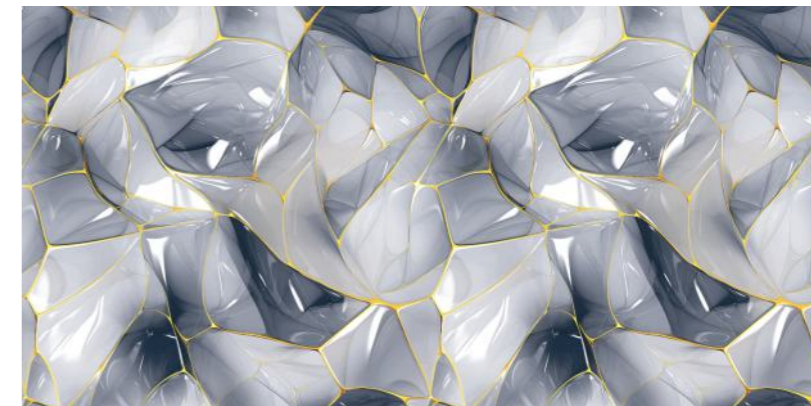

Size :
600x1200MM

Thickness :
9MM

Finish :
GLOSSY