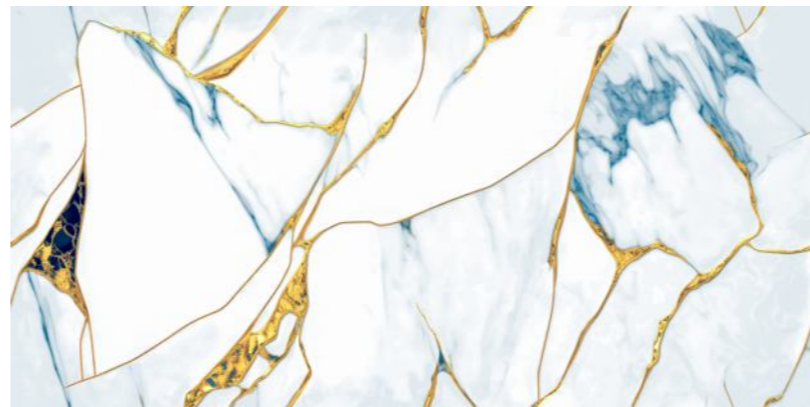

Thickness :
9MM

Finish :
GLOSSY

NEW!

GOLD
COLLECTION

LEXIRA
SURFACES LLP

**EN-LUMIX
AQUA**

Random : 3

Size :
600x1200MM