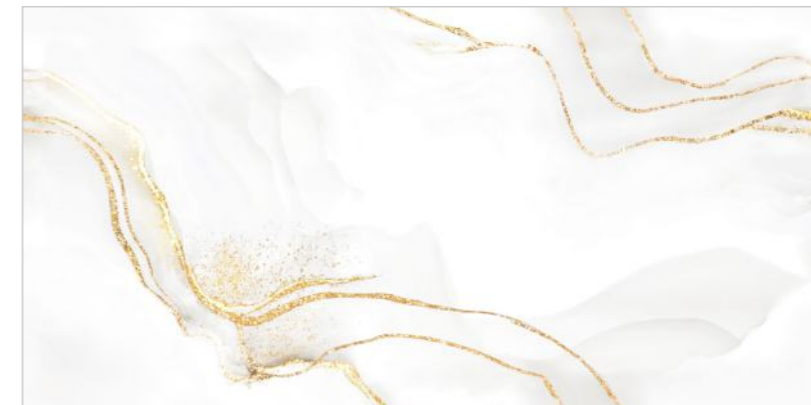

EN-TURKISH
WAVES

Random : 2

Size :
600x1200MM

Thickness :
9MM

Finish :
GLOSSY

GOLDEN HUES, TIMELESS VIEWS

The Golden Series Tiles redefine luxury with their radiant charm and timeless elegance. Designed to bring a touch of opulence to any space, these tiles feature rich golden hues, intricate patterns, and a premium finish that exudes sophistication. Whether used for floors, walls, or accent features, they create a striking visual appeal that enhances both modern and classic interiors. Crafted with high-quality materials, the Golden Series Tiles offer durability, easy maintenance, and long-lasting brilliance. Perfect for those who seek grandeur and refinement, these tiles transform ordinary spaces into extraordinary masterpieces.