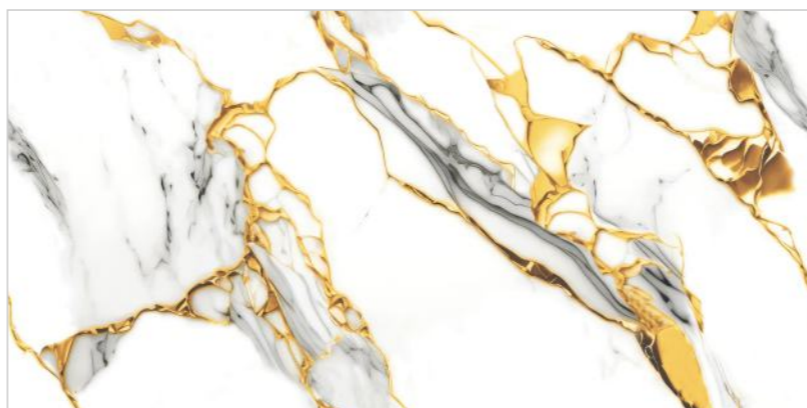

Size :
600x1200MM

Thickness :
9MM

Finish :
GLOSSY

GOLD
COLLECTION

LEXIRA
SURFACES LLP

EN-LUKE
GOLD

Random : 4

Size :
600x1200MM