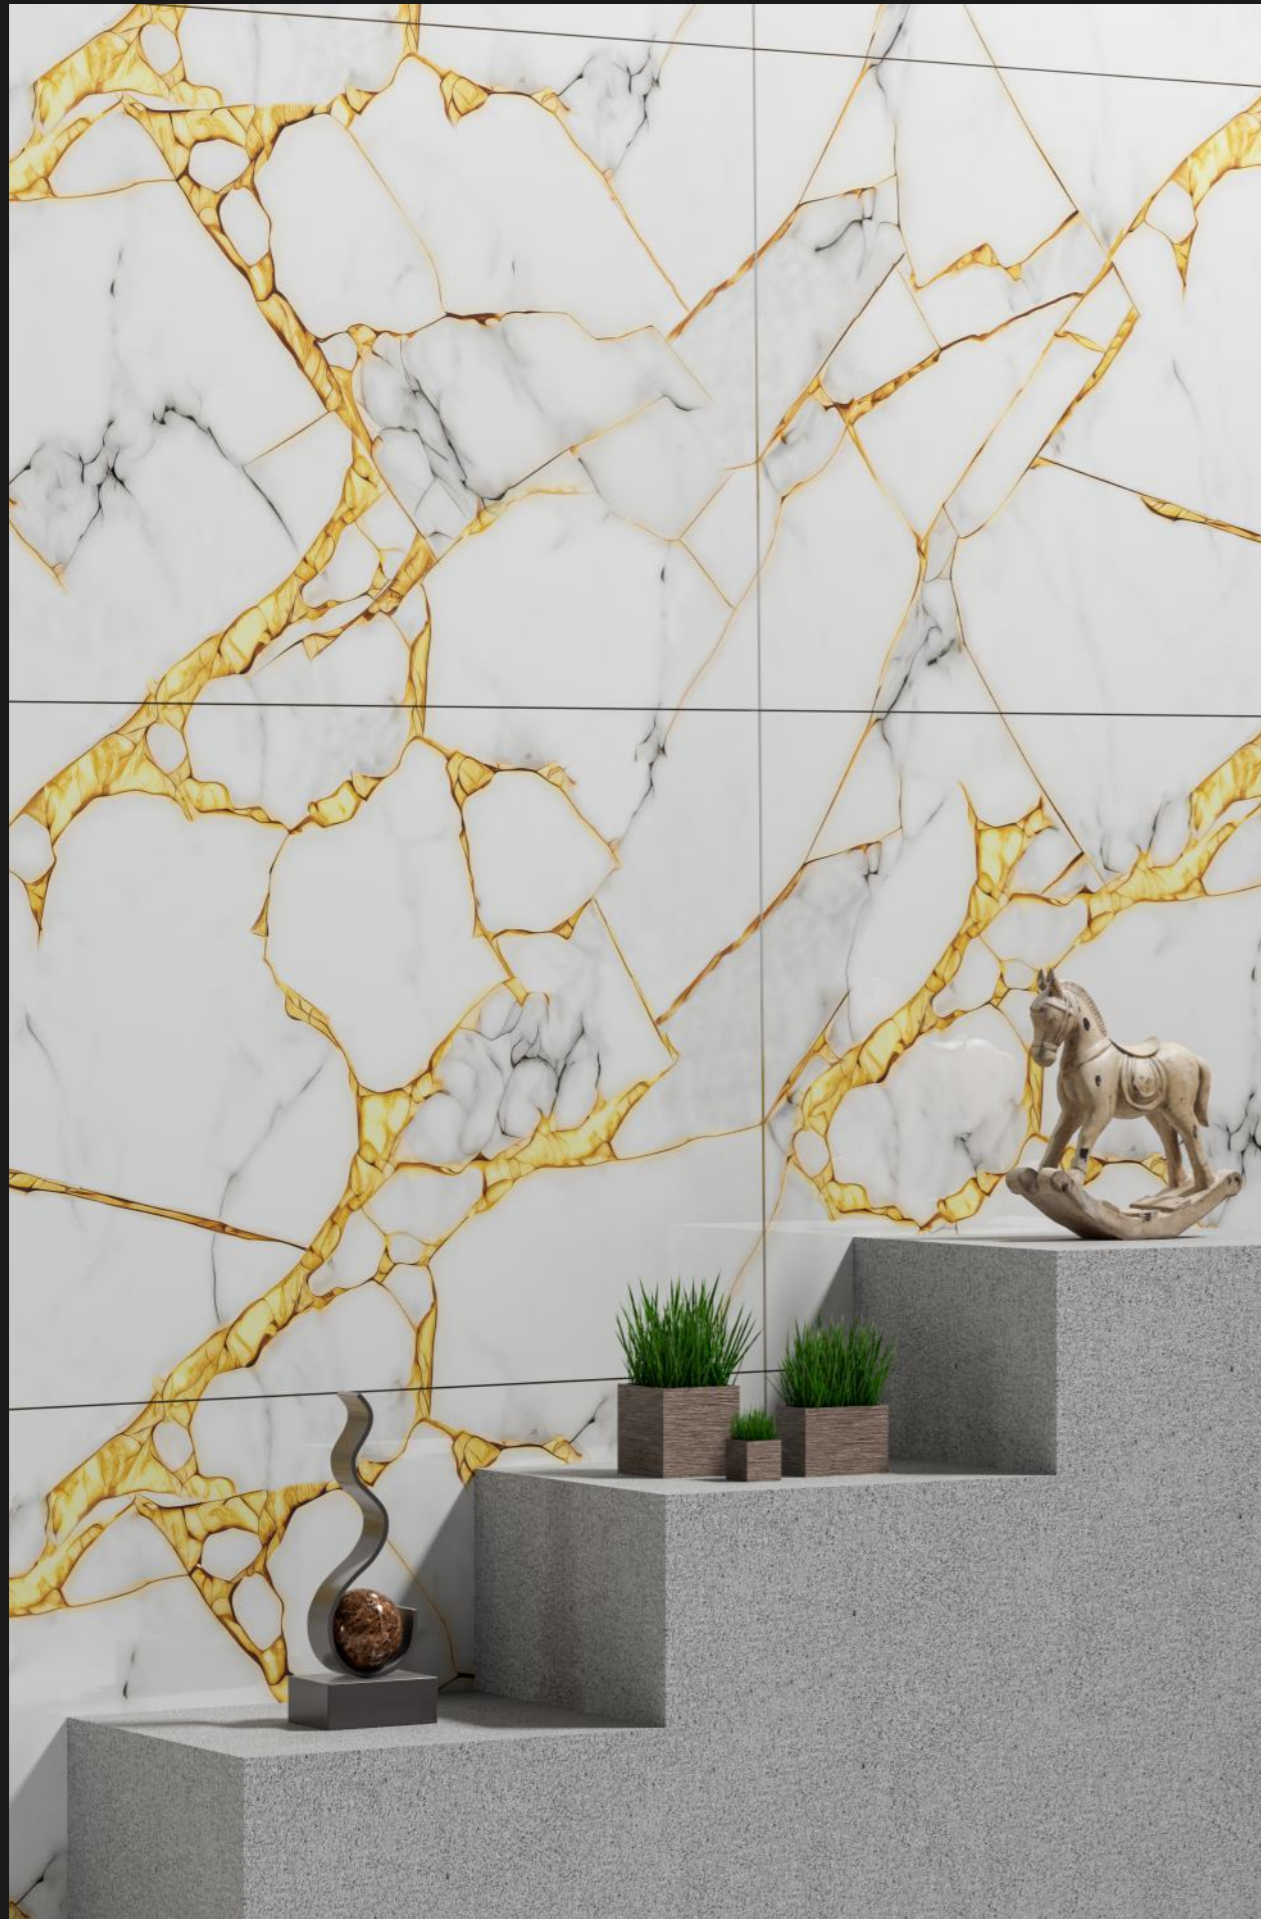

THE GOLD STANDARD OF TILES

Our Tiles are not just about luxury; they are built for lasting performance. With exceptional resistance to scratches, frost, stains, and more, they maintain their pristine appearance even in high-traffic areas and extreme conditions. Crafted for durability, these tiles ensure minimal maintenance while offering a rich, elegant aesthetic. Their advanced protective properties make them ideal for both residential and commercial spaces, providing a perfect blend of style and strength. Whether enhancing interiors or exteriors, our Golden Tiles deliver unmatched resilience and timeless sophistication.

Scratch
Resistant

Fire
Resistant

Liquid
Repellent

Frost
Resistant

Stain
Resistant

Resistant To
UV Rays

Impact
Resistant