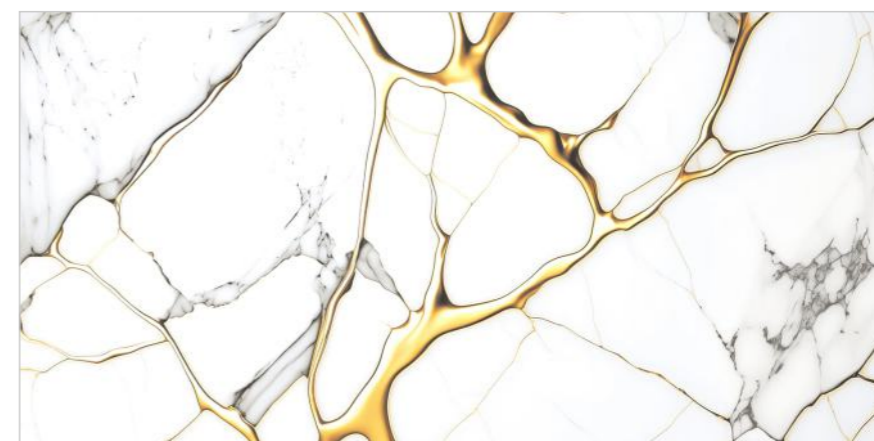

**AMICA
GREY**

Size :
600x1200MM

Thickness :
9MM

Finish :
GLOSSY

Random : 2