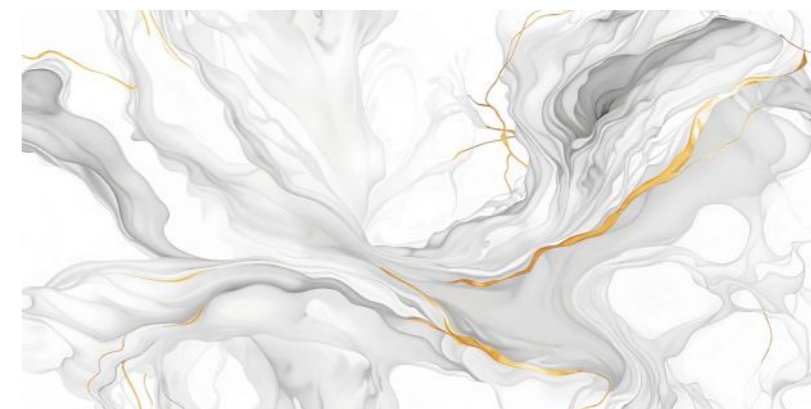

Size :
600x1200MM

Thickness :
9MM

Finish :
GLOSSY