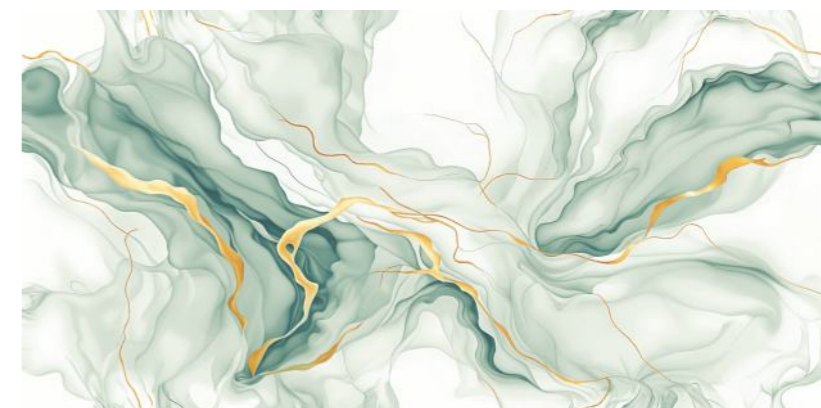

Size :
600x1200MM

Thickness :
9MM

Finish :
GLOSSY