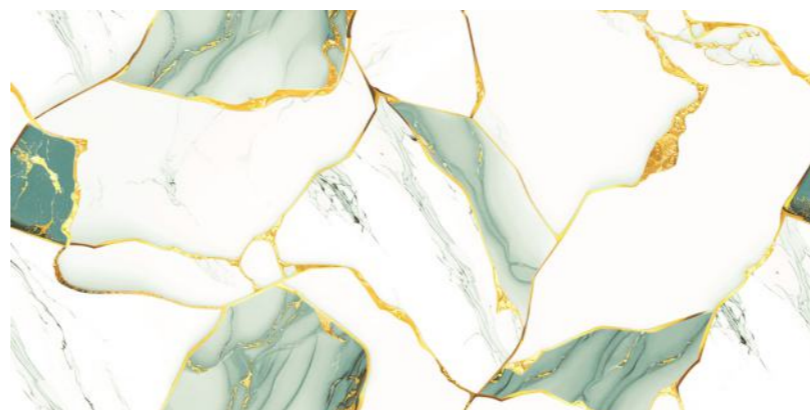

Size :
600x1200MM

Thickness :
9MM

Finish :
GLOSSY