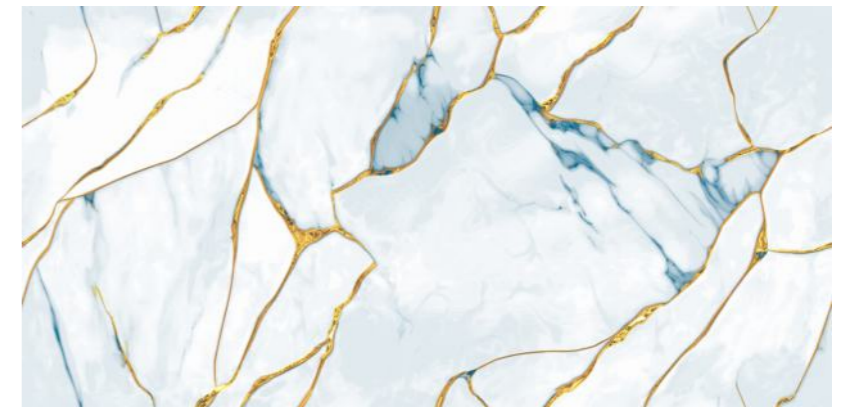

Thickness :
9MM

Finish :
GLOSSY

NEW!

GOLD
COLLECTION

LEXIRA
SURFACES LLP

**EN-LUMIX
AQUA**

Random : 3

Size :
600x1200MM