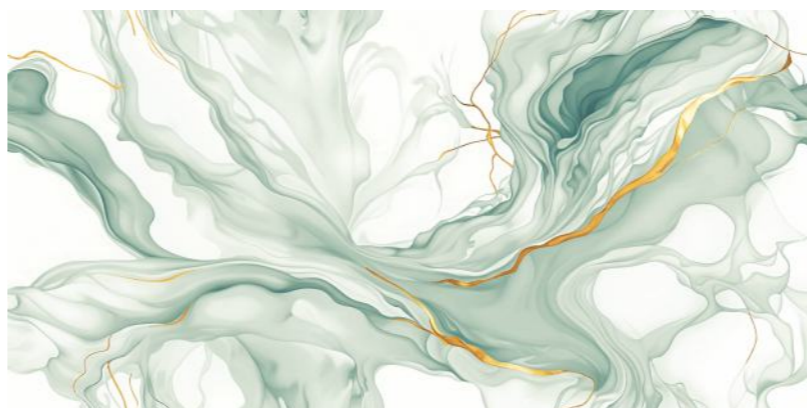

Size :
600x1200MM

Thickness :
9MM

Finish :
GLOSSY