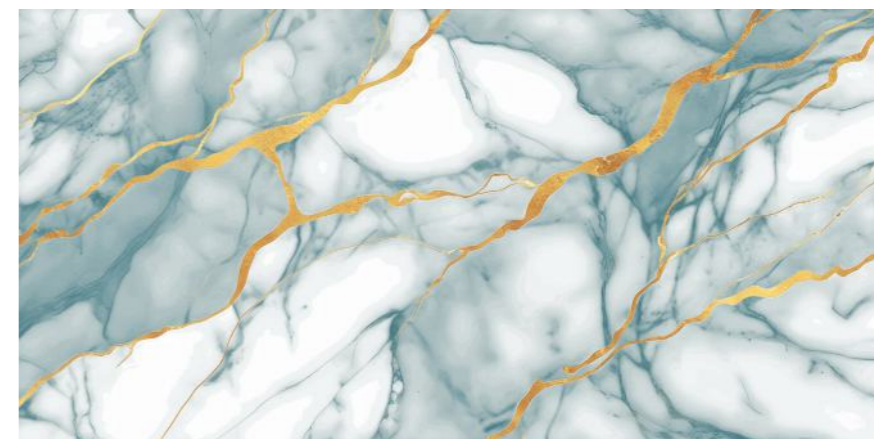

**MORIS
AQUA**

Size :
600x1200MM

Thickness :
9MM

Finish :
GLOSSY

Random : 4

GOLD
COLLECTION

**MORIS
BLUE**

Size :
600x1200MM