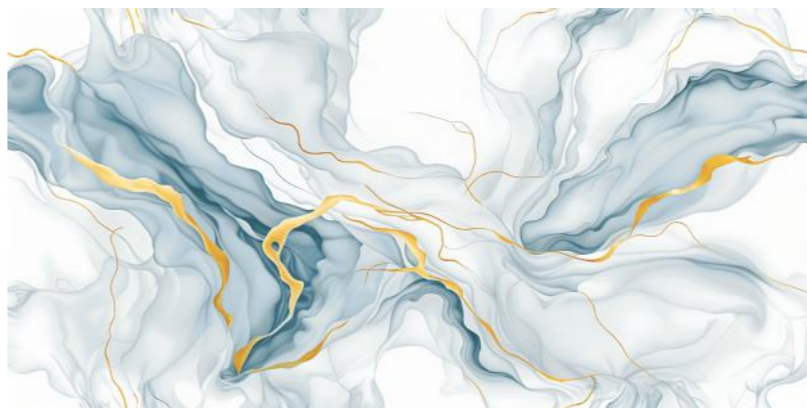

Size :
600x1200MM

Thickness :
9MM

Finish :
GLOSSY