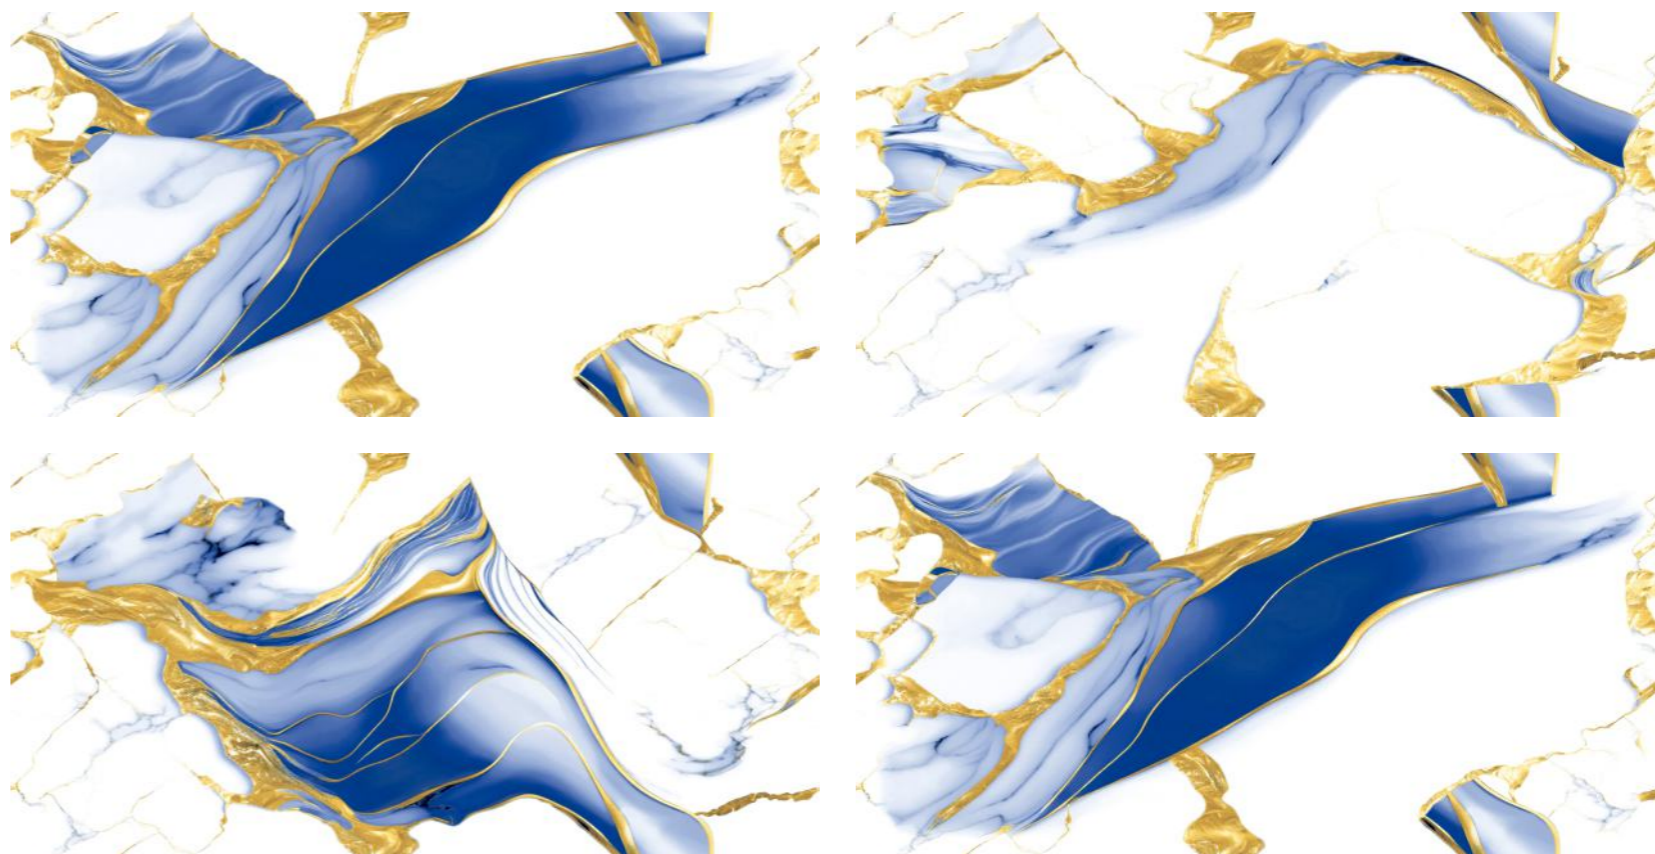

Size :
600x1200MM

Thickness :
9MM

Finish :
GLOSSY

NEW!

GOLD
COLLECTION

LEXIRA
SURFACES LLP

**BULGARI
BLUE**

Random : 3