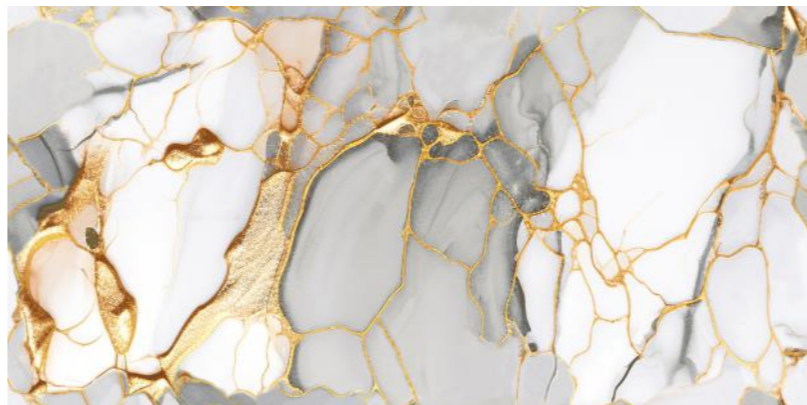

Size :
600x1200MM

Thickness :
9MM

Finish :
GLOSSY