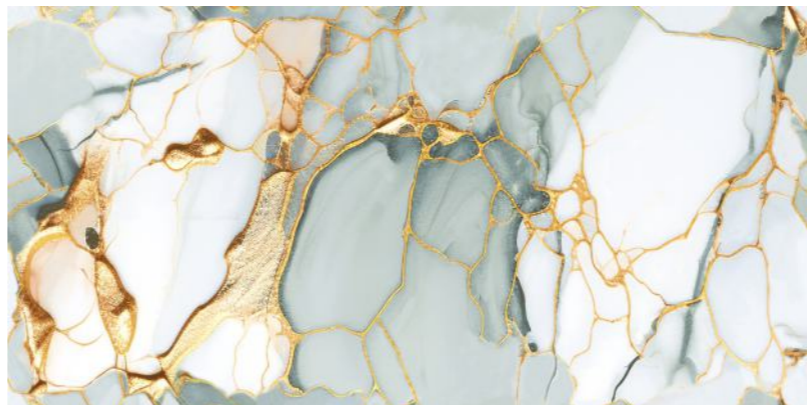

Size :
600x1200MM

Thickness :
9MM

Finish :
GLOSSY