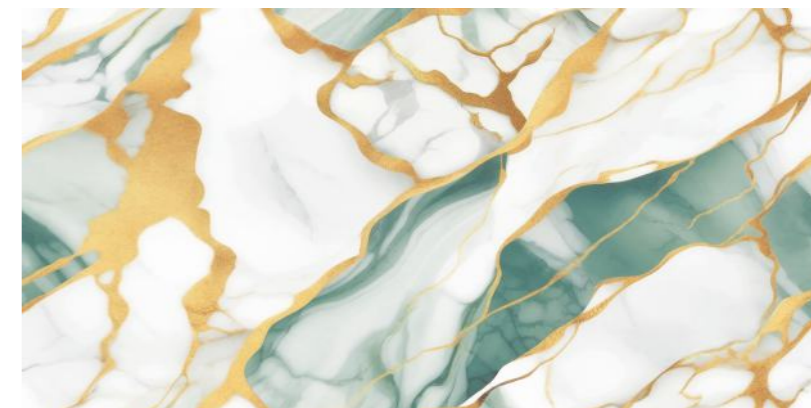

Size :
600x1200MM

Thickness :
9MM

Finish :
GLOSSY