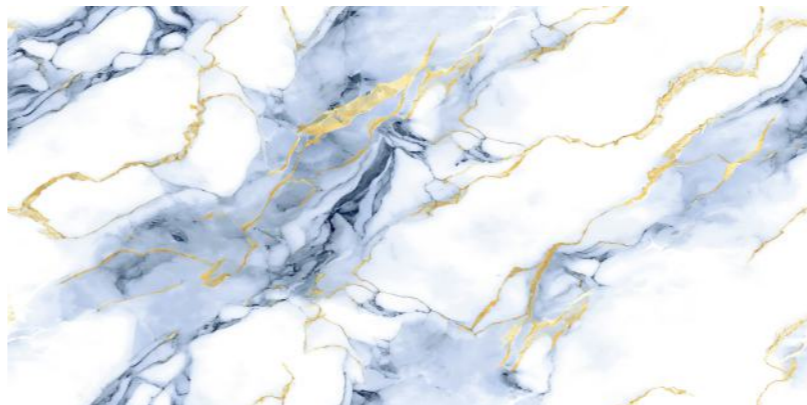

Thickness :
9MM

Finish :
GLOSSY

NEW!

GOLD
COLLECTION

LEXIRA
SURFACES LLP

**FORSTER
BLUE**

Random : 1

Size :
600x1200MM