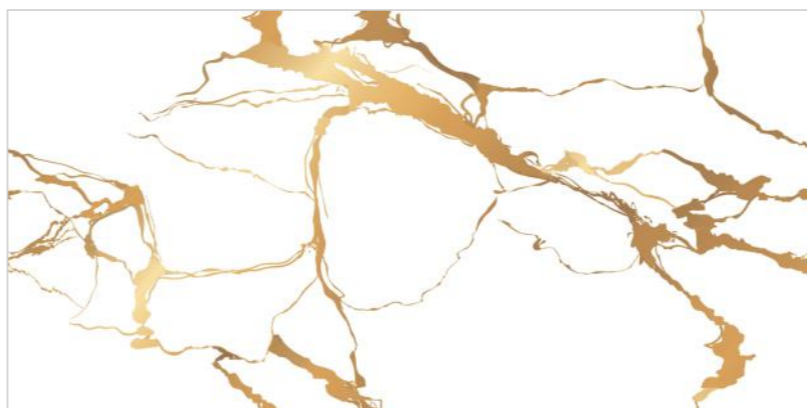

Size :
600x1200MM

Thickness :
9MM

Finish :
GLOSSY

GOLD
COLLECTION

LEXIRA
SURFACES LLP

EN-LUKE
GOLD

Random : 4

Size :
600x1200MM