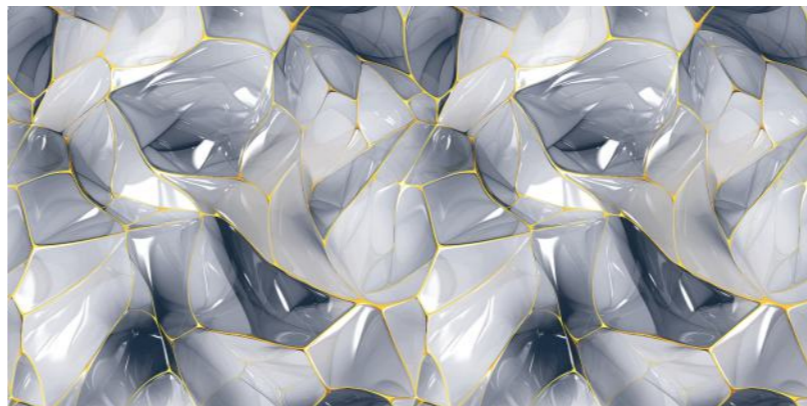

Size :
600x1200MM

Thickness :
9MM

Finish :
GLOSSY