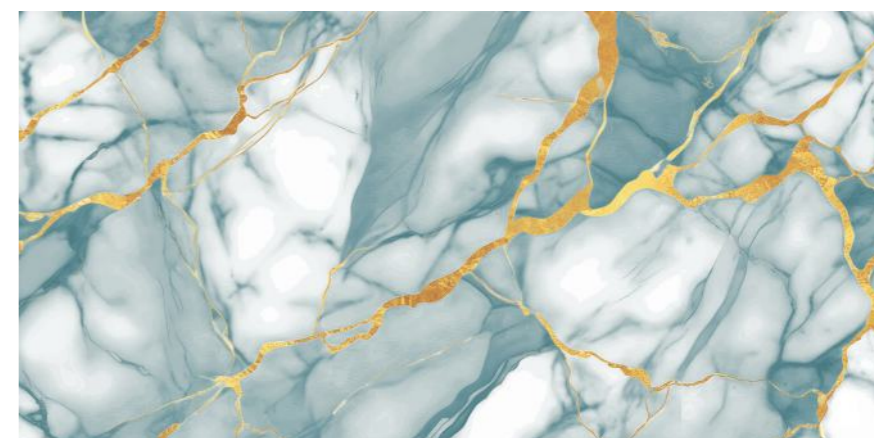

**MORIS
AQUA**

Size :
600x1200MM

Thickness :
9MM

Finish :
GLOSSY

Random : 4

GOLD
COLLECTION

**MORIS
BLUE**

Size :
600x1200MM