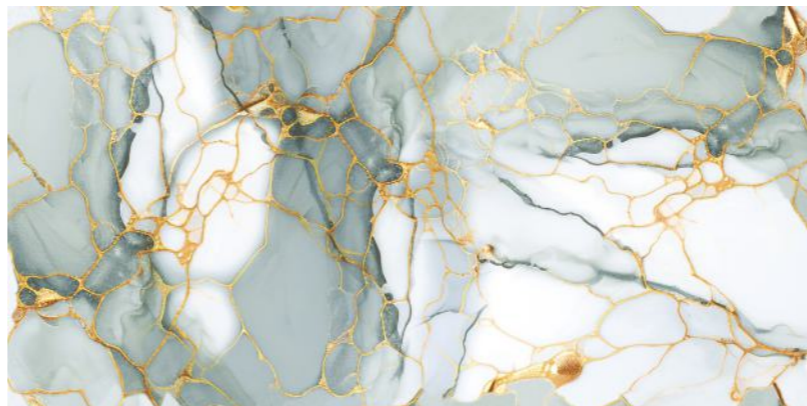

Size :
600x1200MM

Thickness :
9MM

Finish :
GLOSSY