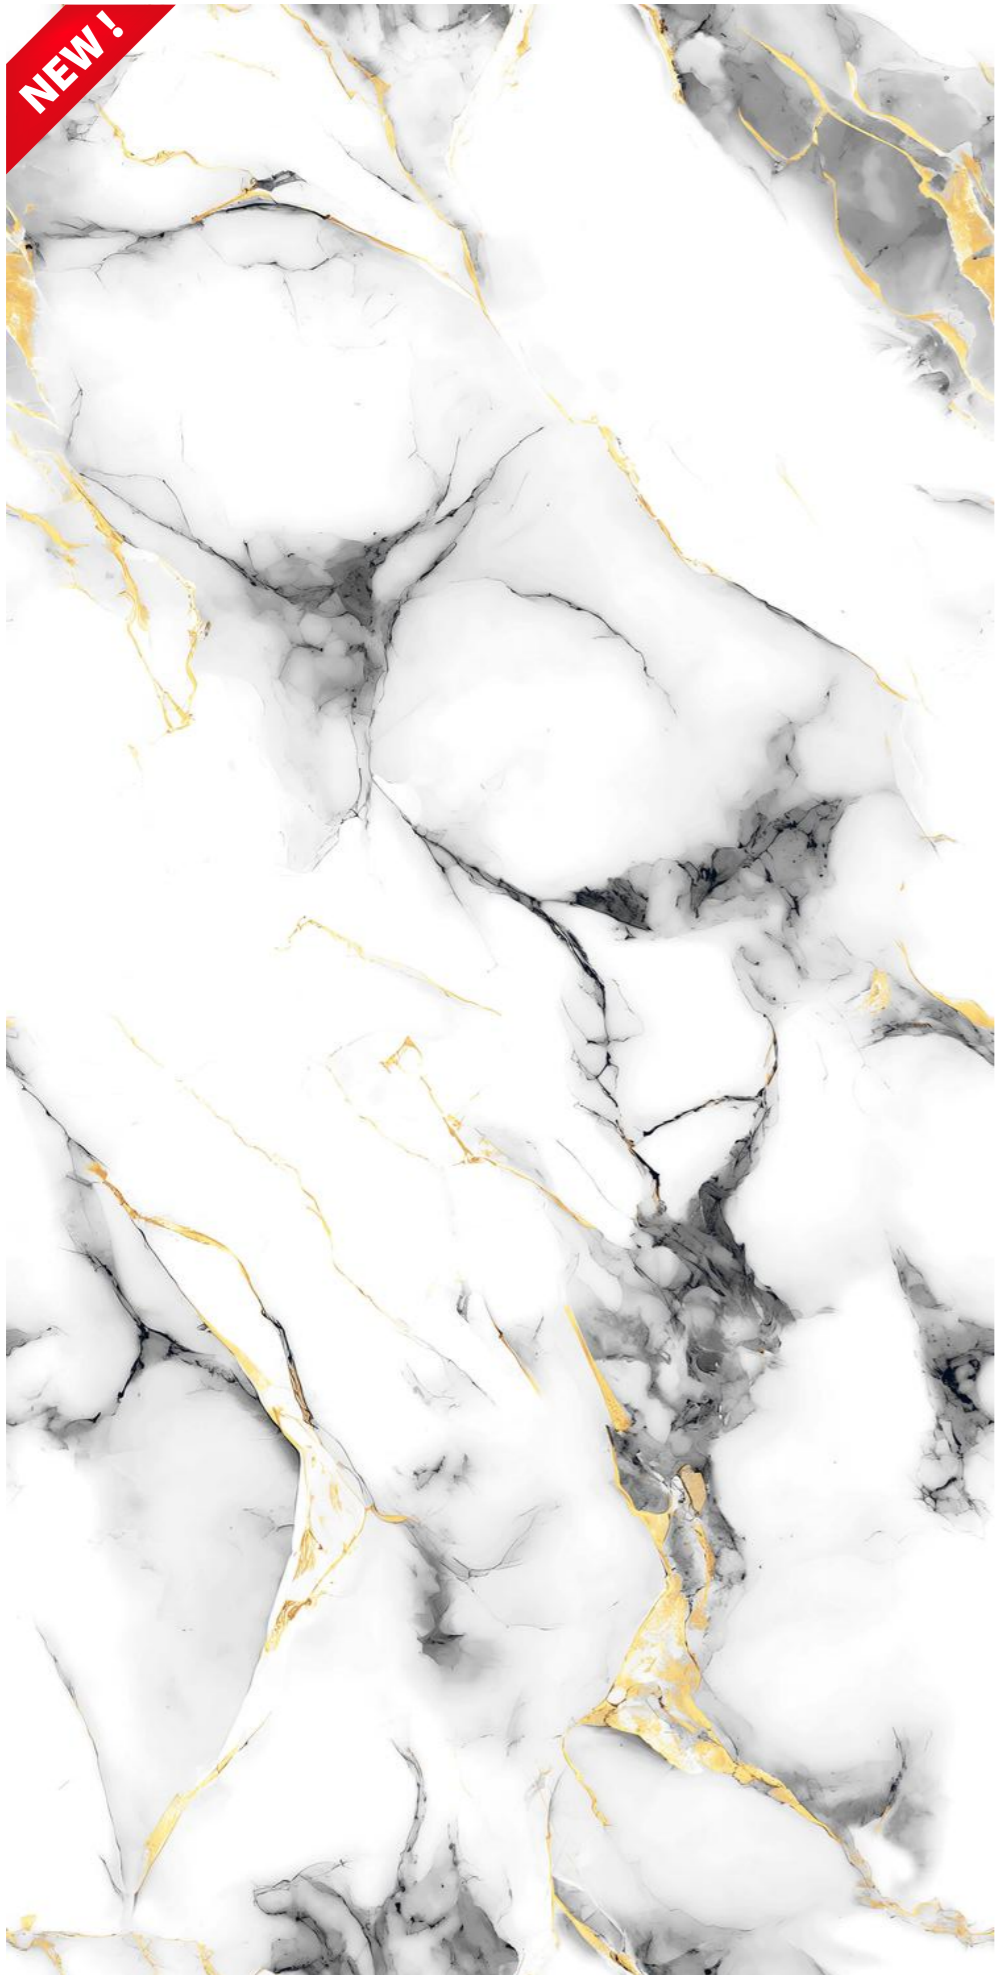

Size :
600x1200MM

Thickness :
9MM

Finish :
GLOSSY