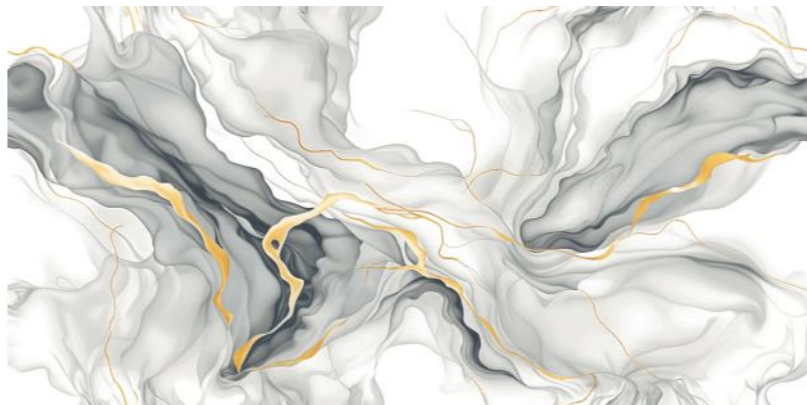

Size :
600x1200MM

Thickness :
9MM

Finish :
GLOSSY