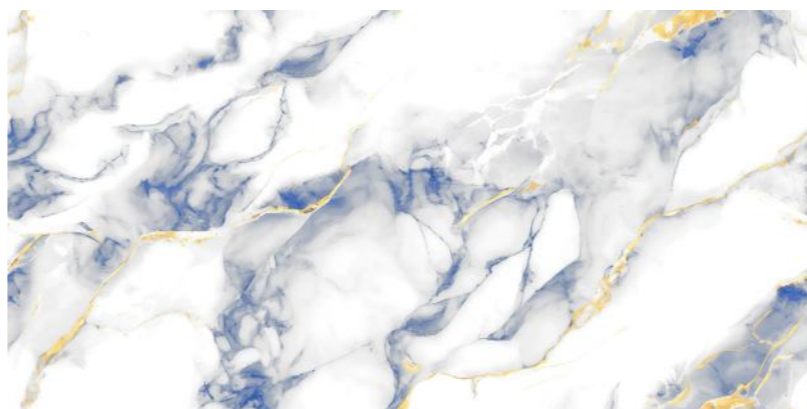

Size :
600x1200MM

Thickness :
9MM

Finish :
GLOSSY