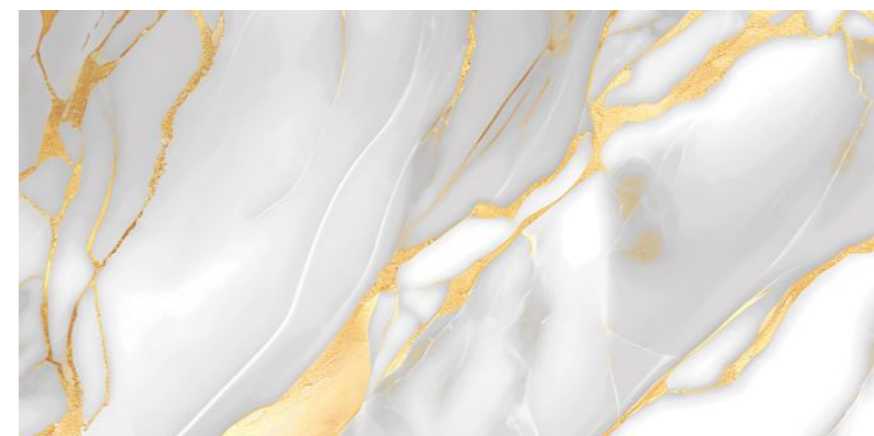

**HORIZON
BEIGE**

Size :
600x1200MM

Thickness :
9MM

Finish :
GLOSSY

Random : 3