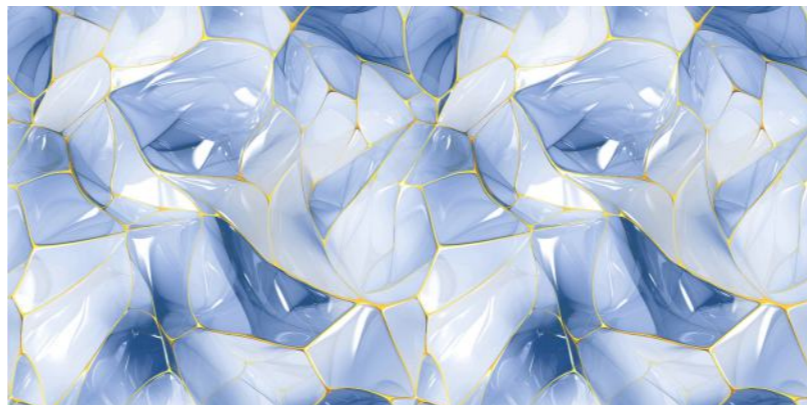

Size :
600x1200MM

Thickness :
9MM

Finish :
GLOSSY