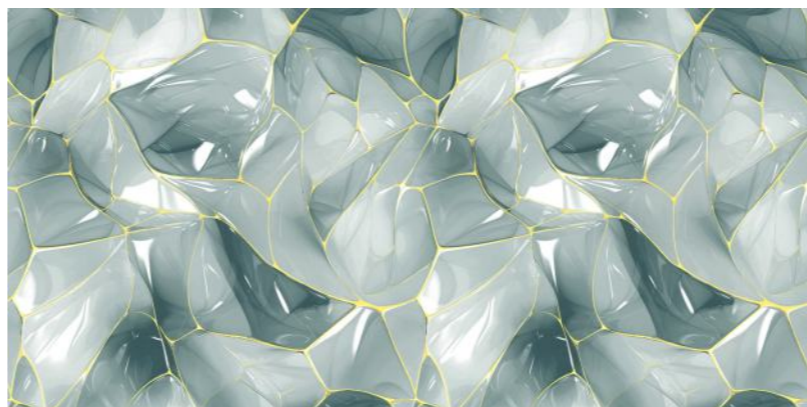

Size :
600x1200MM

Thickness :
9MM

Finish :
GLOSSY