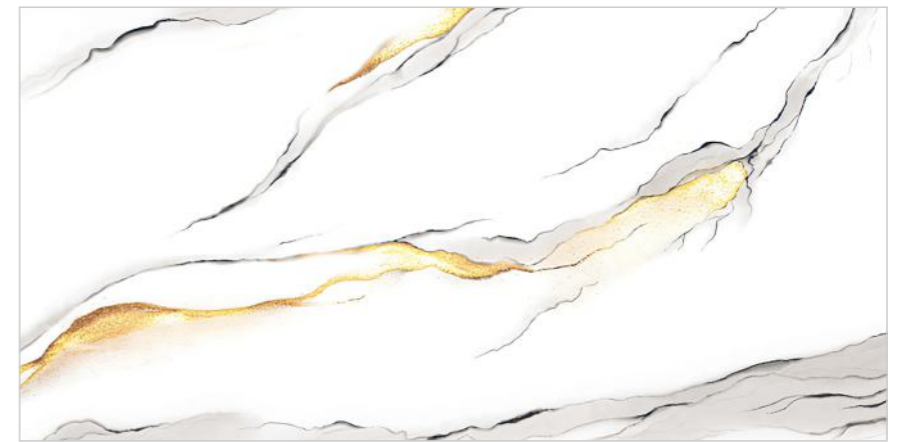

GOLD
COLLECTION

**ABONY
GOLD**

Size :
600x1200MM

Thickness :
9MM

Finish :
GLOSSY

Random : 2

GOLD
COLLECTION

**ACTON
GOLD**