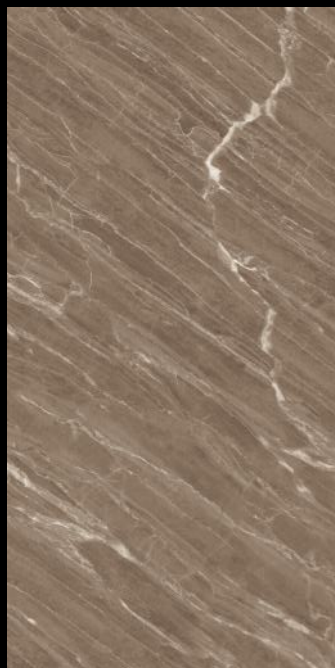

SIZE: 600x1200MM

RANDOM: 5

FINISH: GLOSSY

CHARCOAL  
CHOCCHO DARK

Light-Dark  
COLLECTION

CHARCOAL  
CHOCCHO LIGHT

FINISH: GLOSSY

SIZE: 600x1200MM