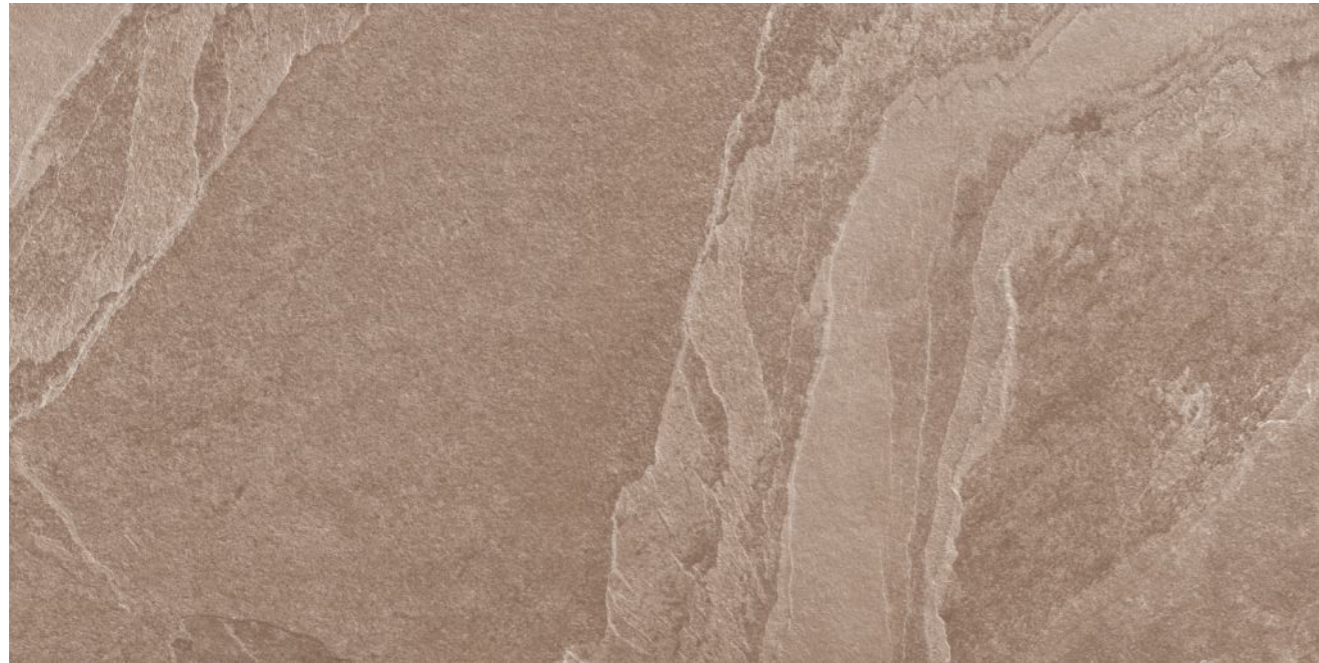

BLAZE
BROWN

MATT
COLLECTION