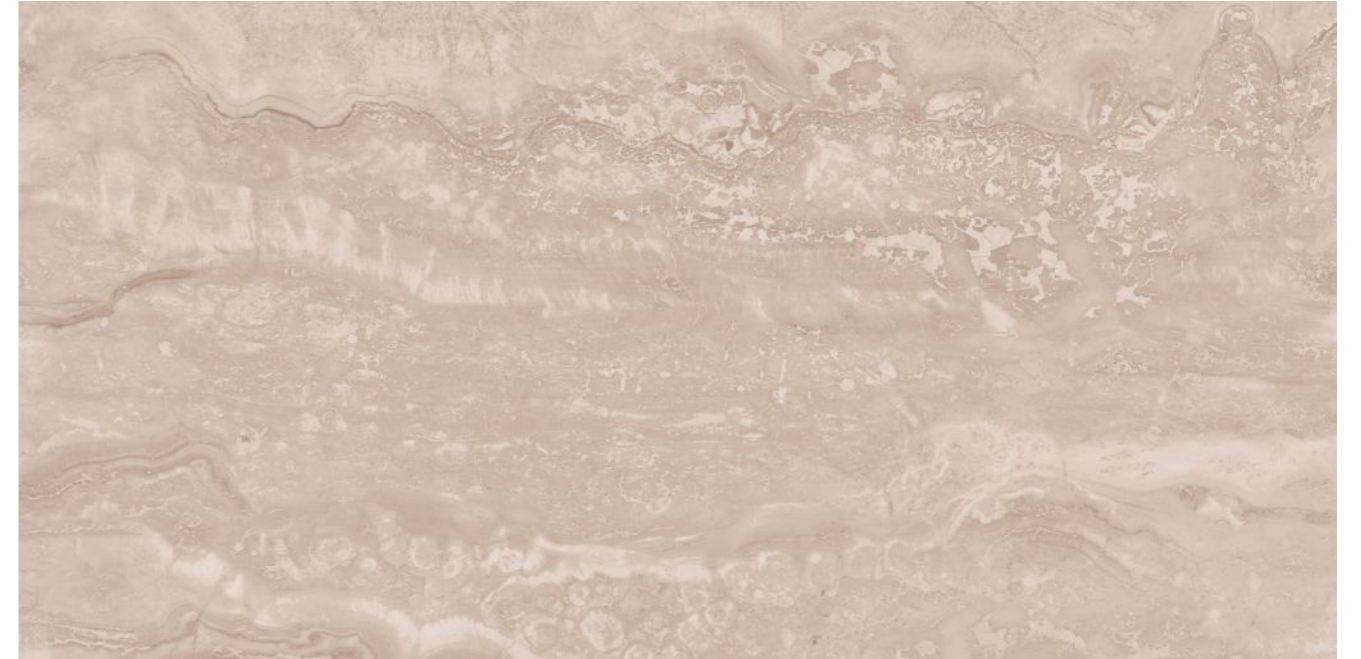

Size :
600x1200MM

Thickness :
9MM

Finish :
MATT

FRISSON
BROWN

LEXITA
SURFACES LLP