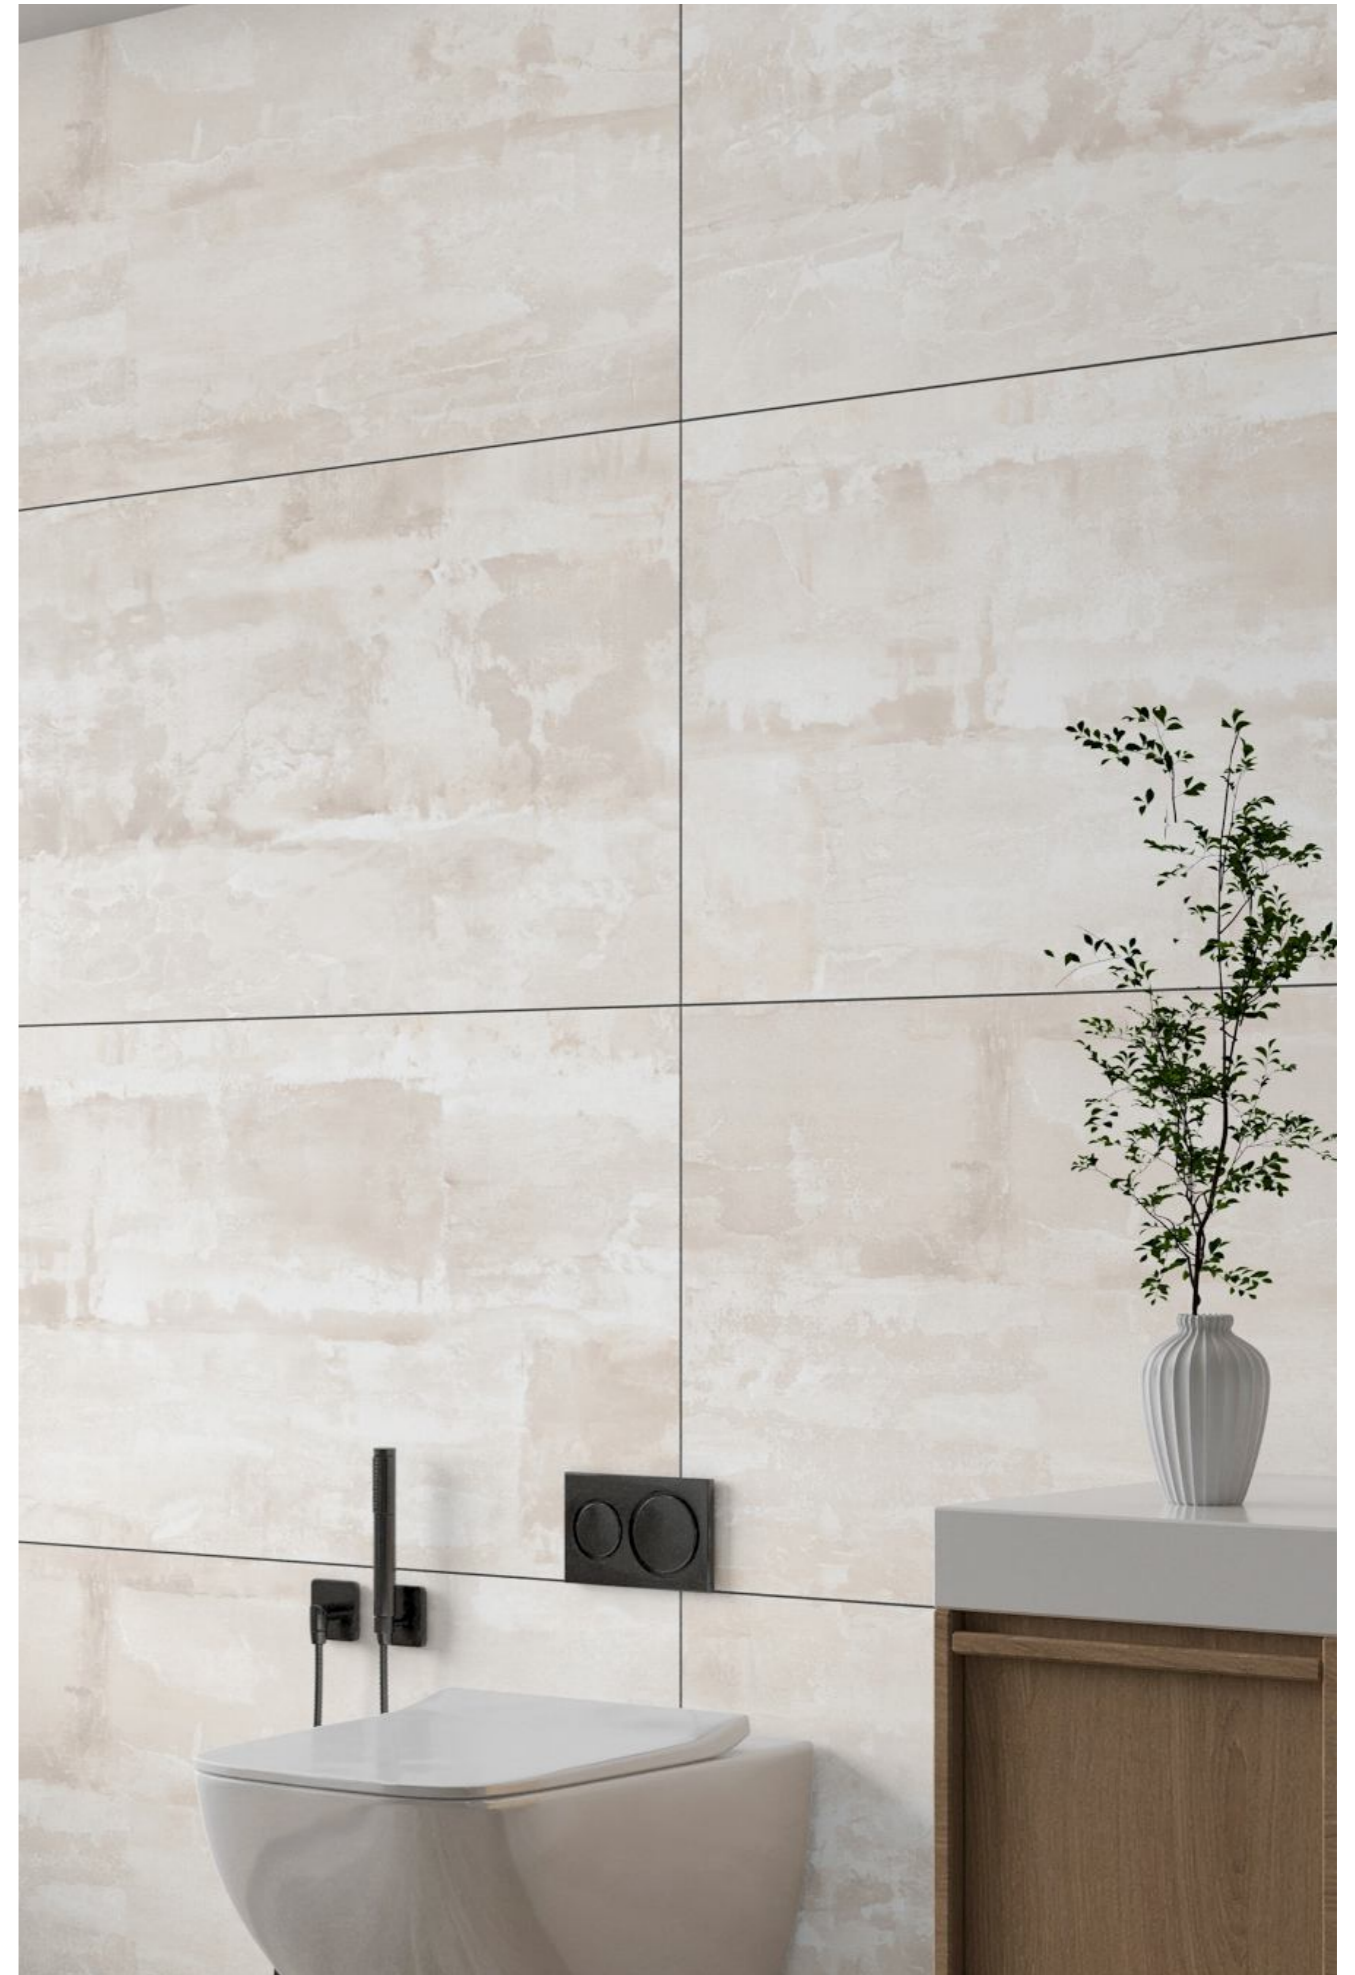

Size :
600x1200MM

Thickness :
9MM

Finish :
MATT

HOPKISN
CREMA

HOPKISN
SEND

MATT
COLLECTION

Random : 4

Size :
600x1200MM