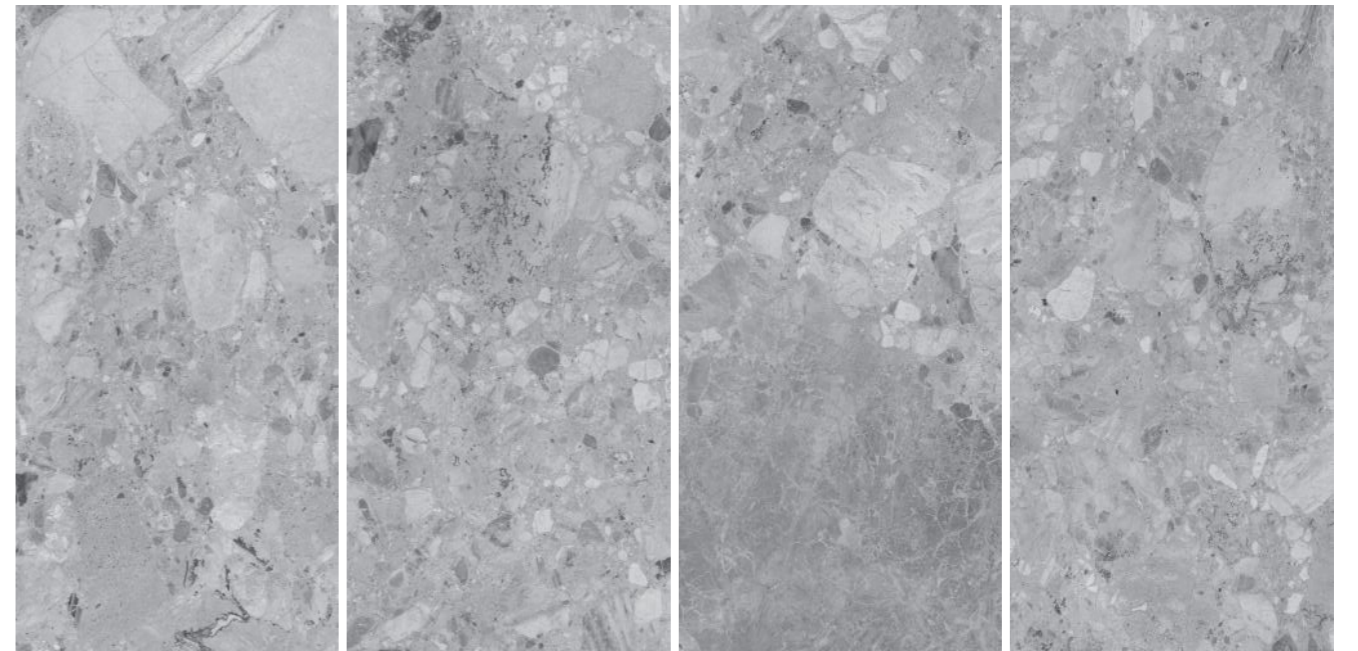

DENVER
GREY

MATT
COLLECTION

Random : 4

Size :
600x1200MM

Thickness :
9MM

Finish :
MATT

DORAN
GREY

LEXITA
SURFACES LLP

Random : 4