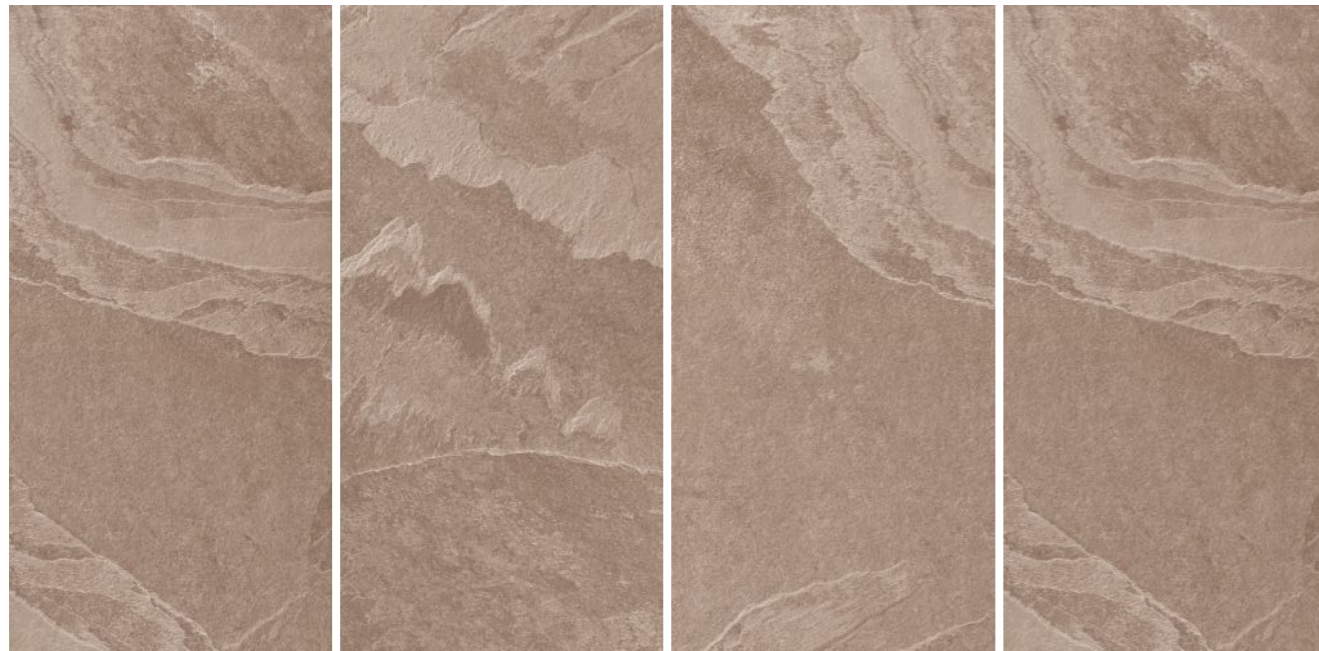

Random : 3

Size :
600x1200MM

Thickness :
9MM

Finish :
MATT