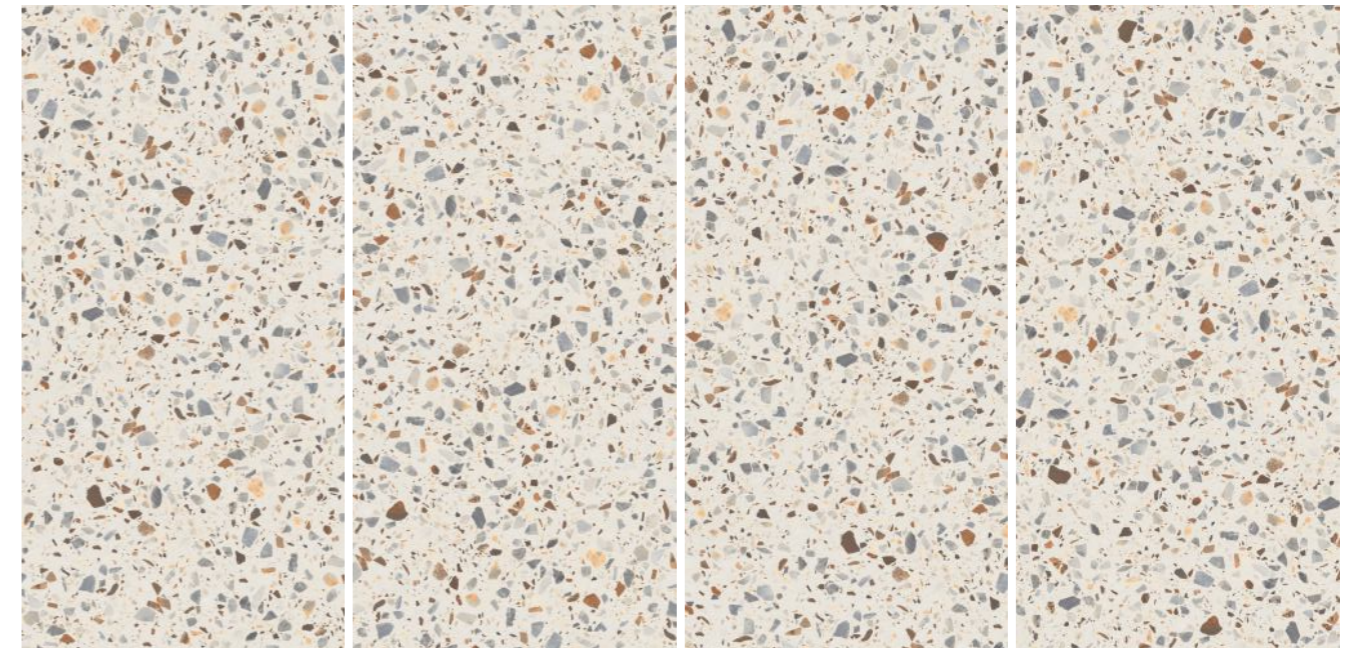

ESTERNO
TUAPE

MATT
COLLECTION

Random : 6

Size :
600x1200MM

Thickness :
9MM

Finish :
MATT

GRAPHITE
STONE

LEXITA
SURFACES LLP

Random : 6