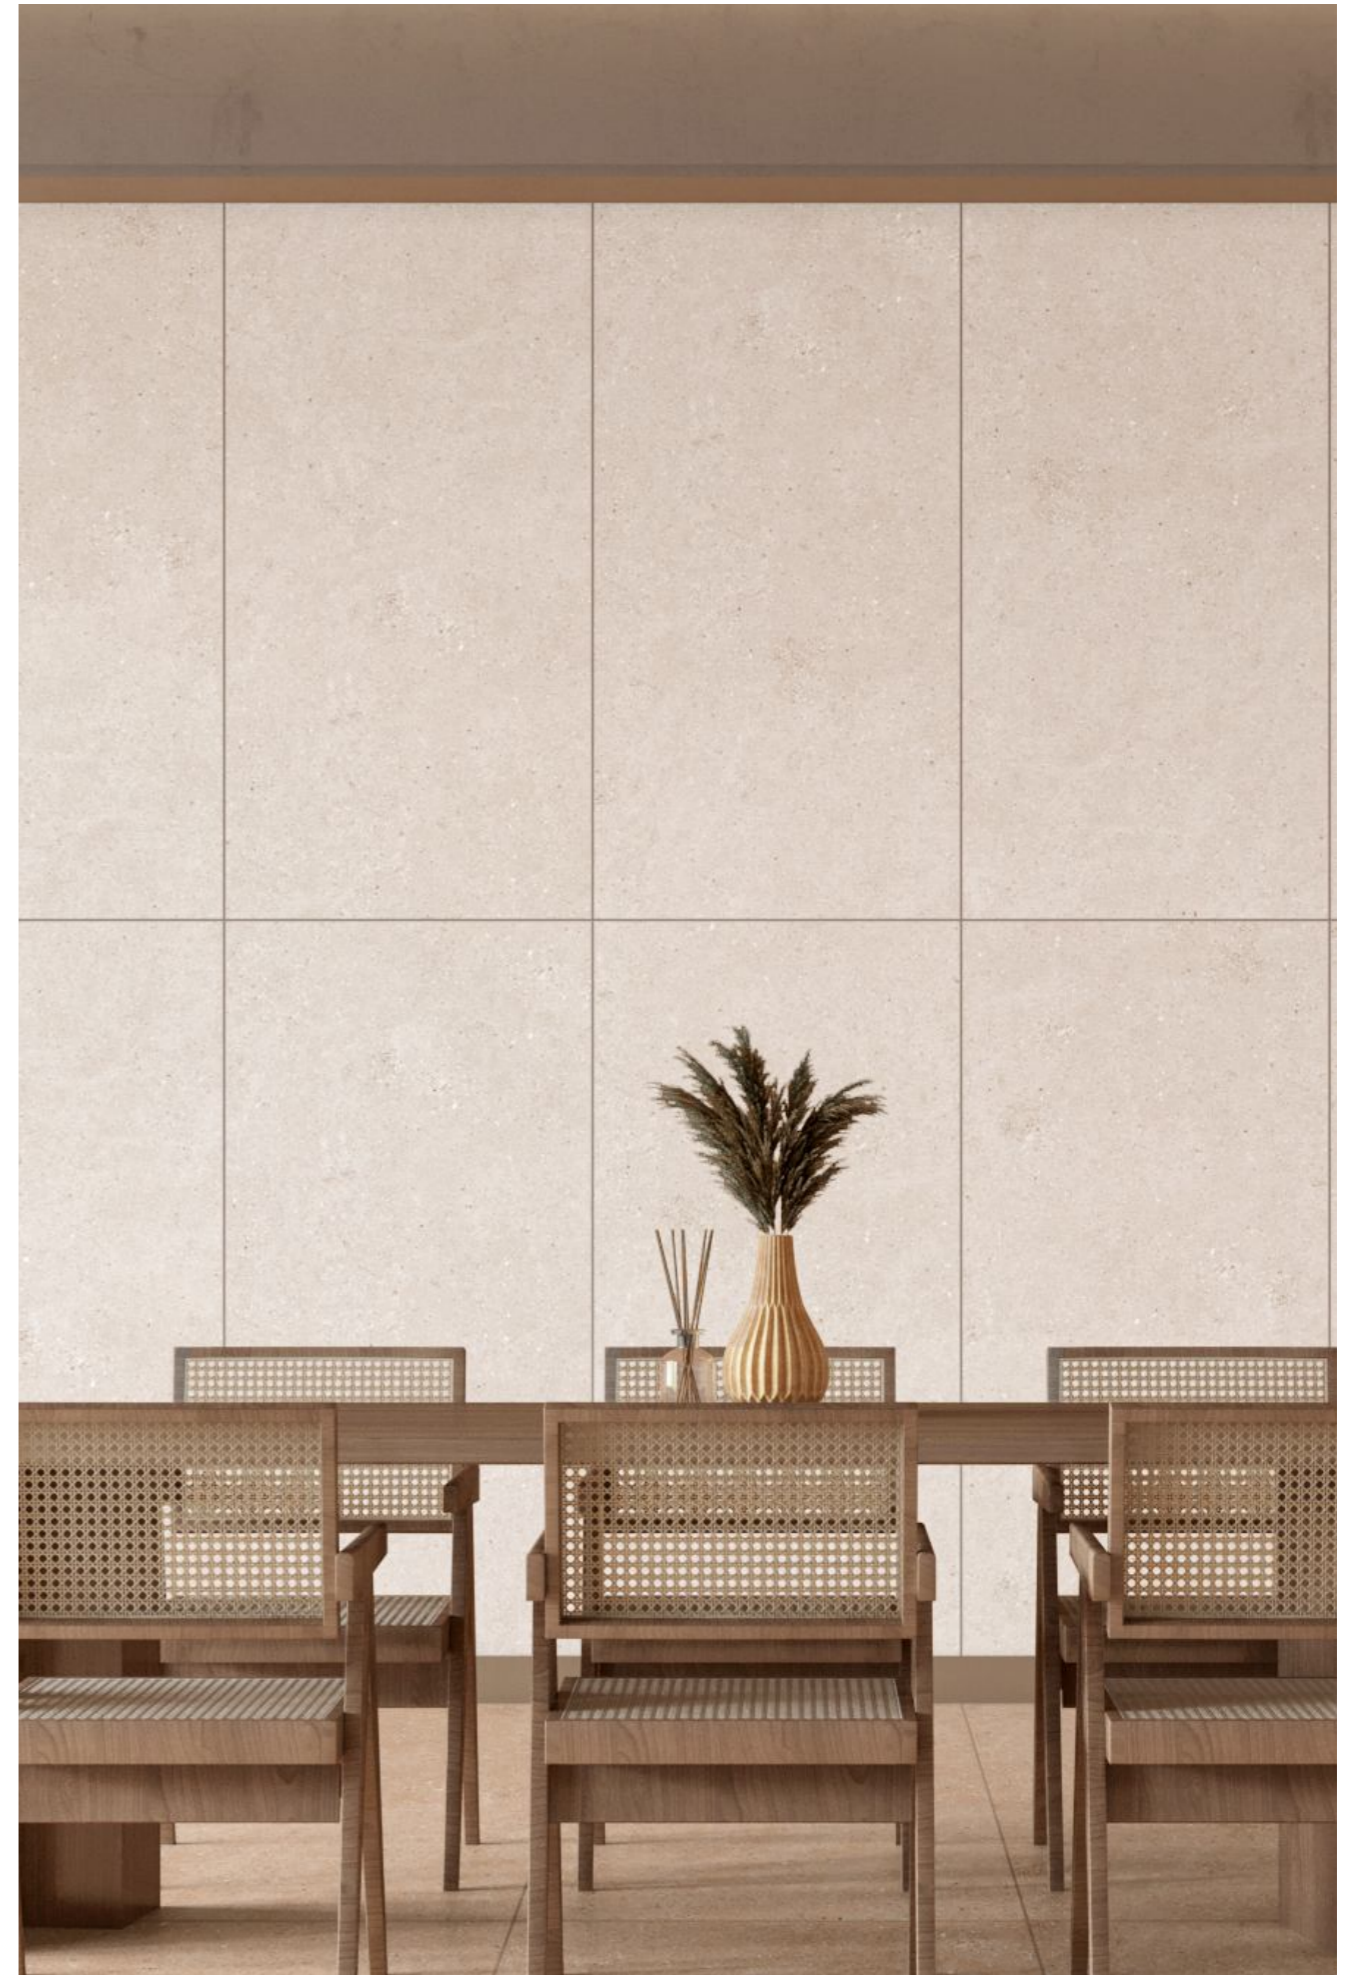

PANAMA
BEIGE

MATT
COLLECTION

Random : 4

Size :
600x1200MM

Thickness :
9MM

Finish :
MATT