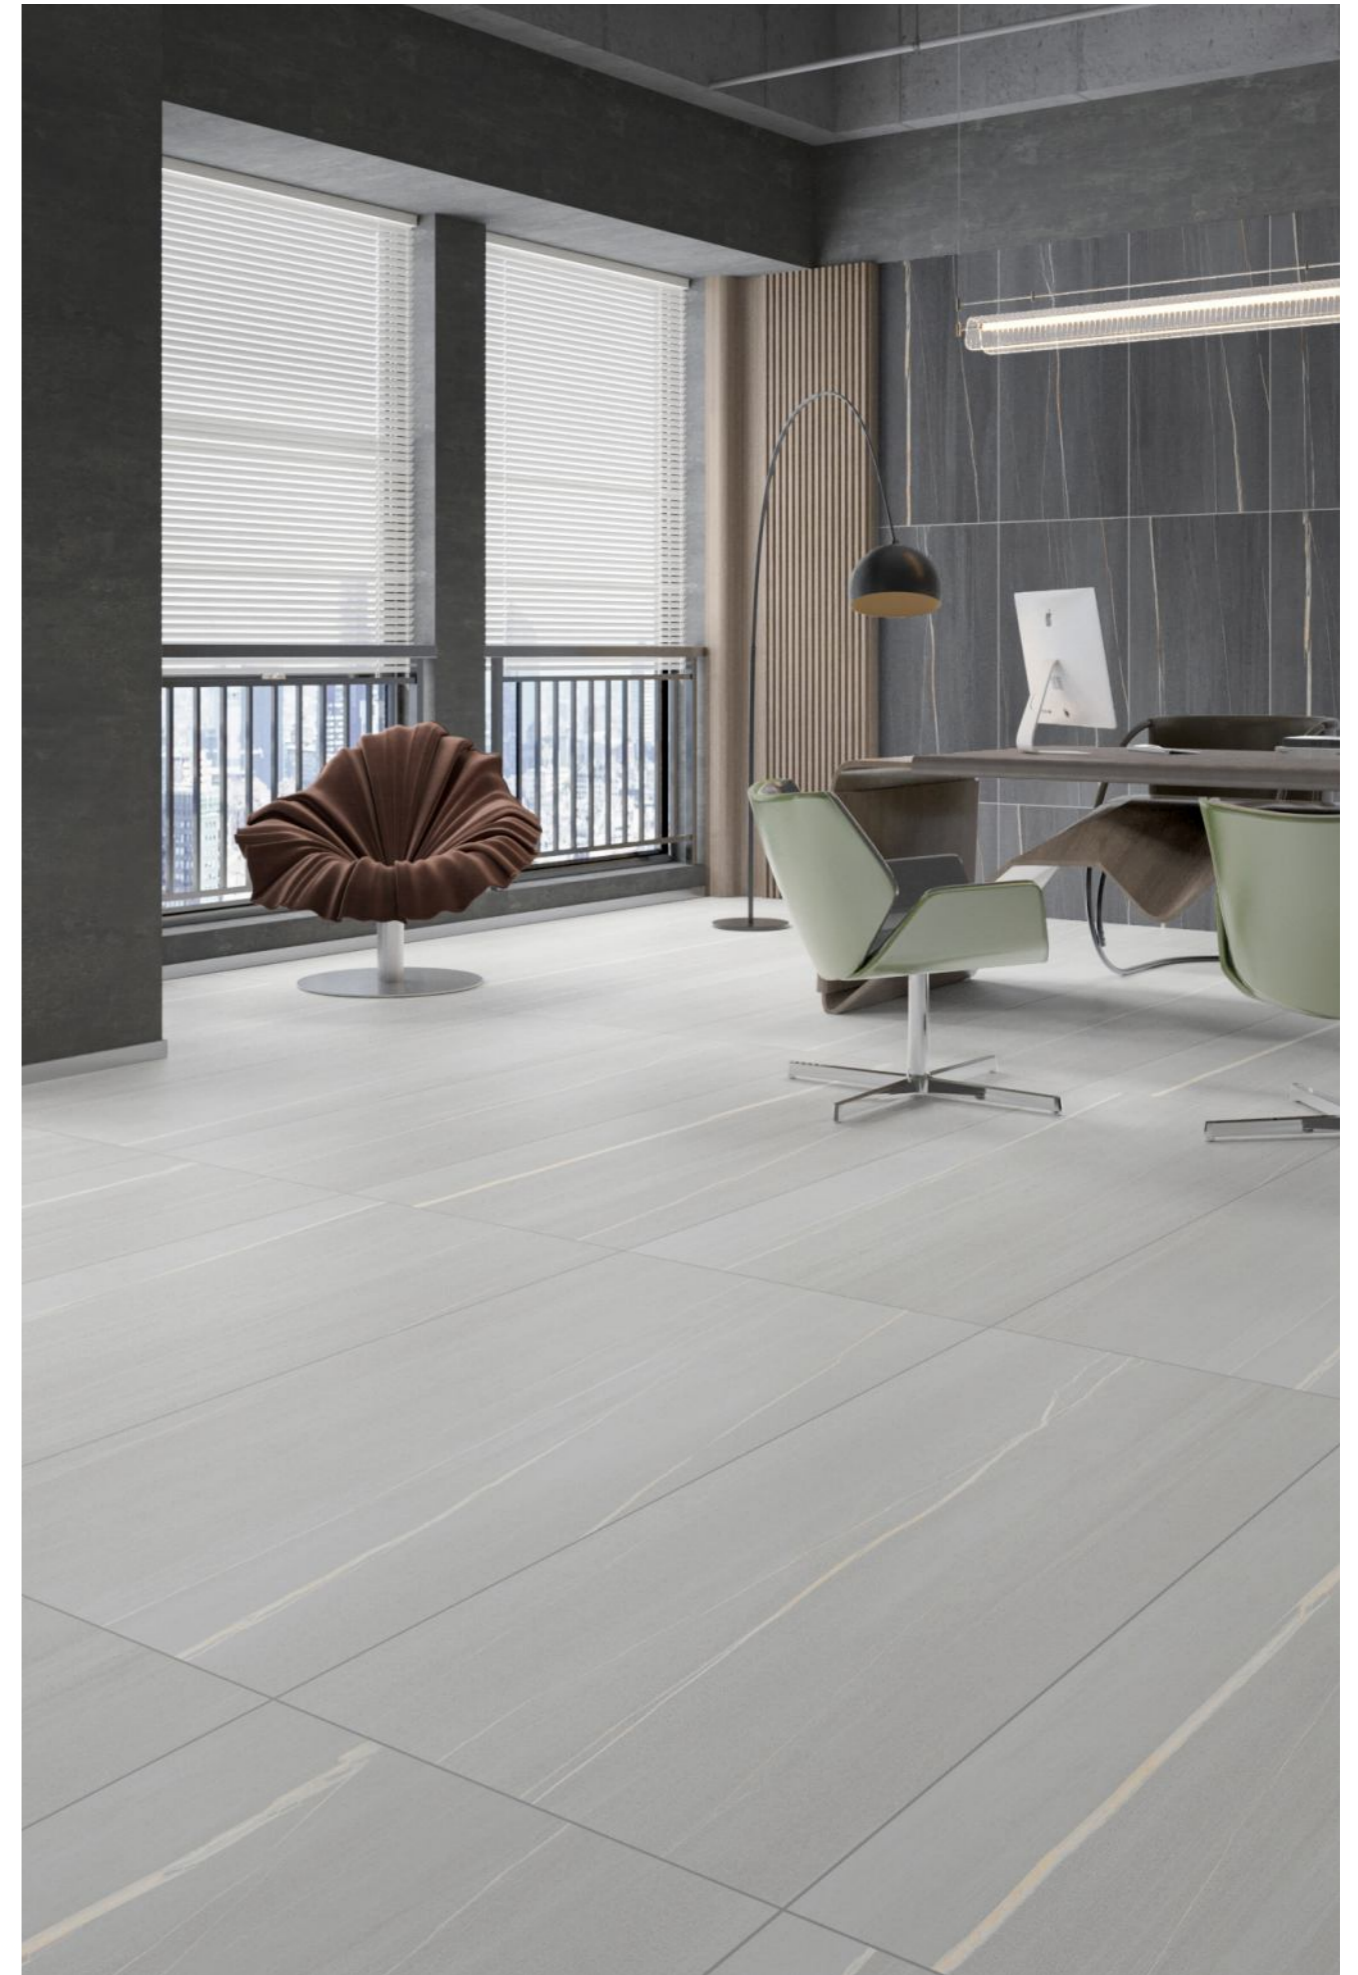

MARBO
GREY

MATT
COLLECTION

Random : 4

Size :
600x1200MM

Thickness :
9MM

Finish :
MATT