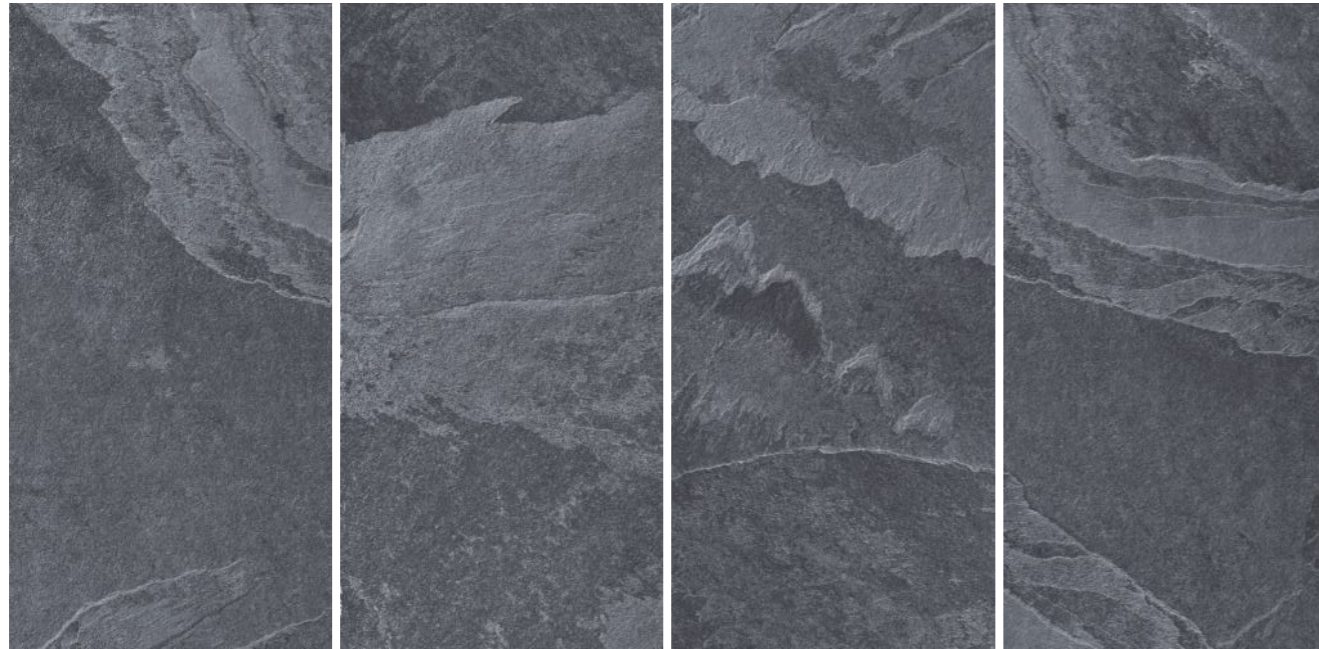

BLAZE
BLACK

MATT
COLLECTION

Random : 4

Size :
600x1200MM

Thickness :
9MM

Finish :
MATT

BLAZE
SAND

LEXITA
SURFACES LLP

Random : 4