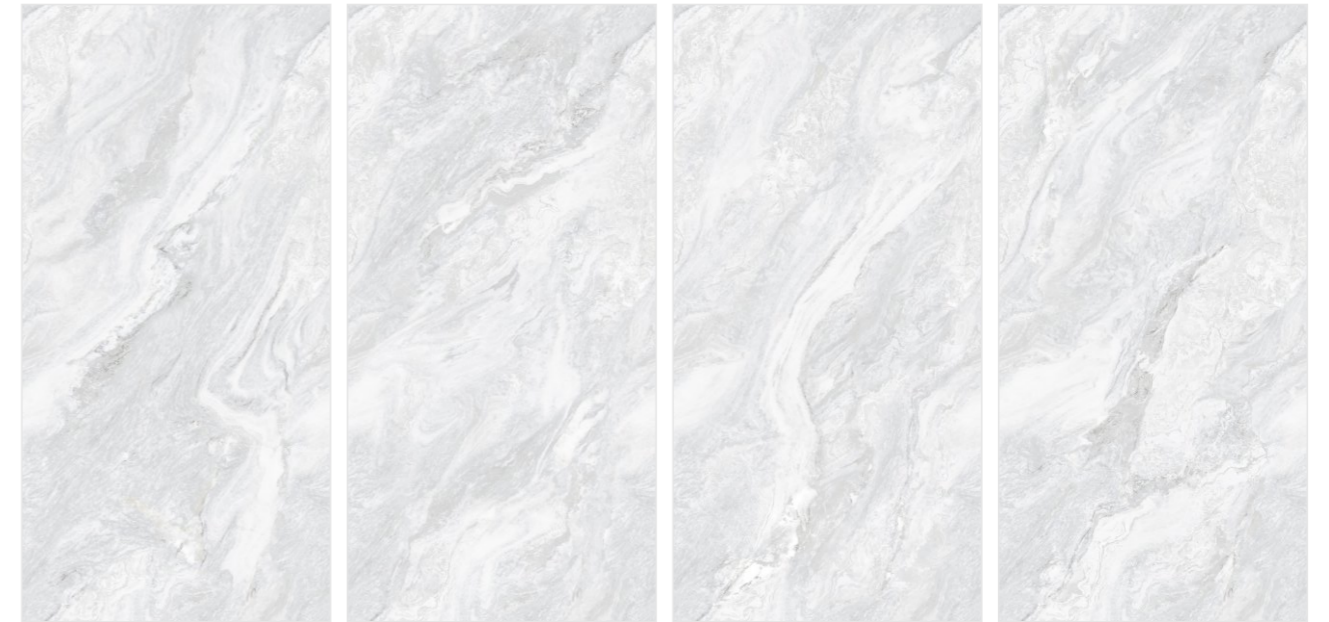

**PM-BABILO
GRISH**