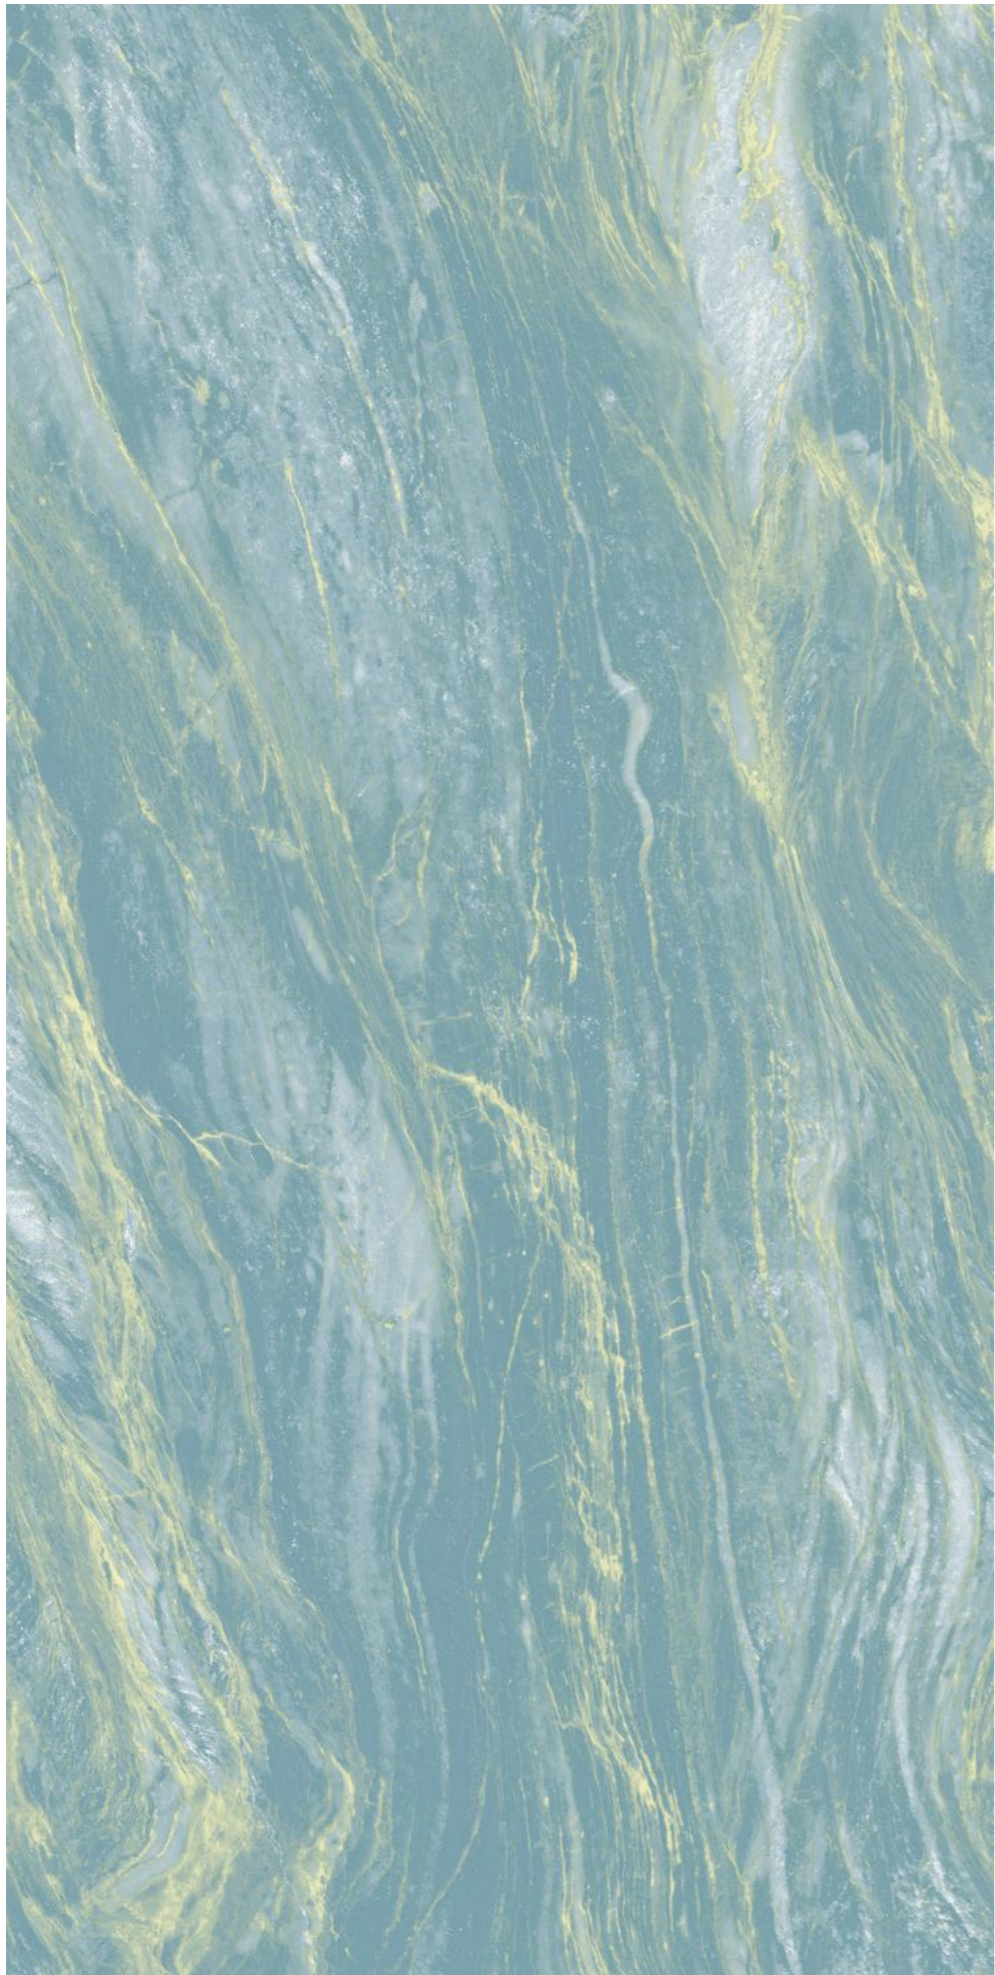

SEMI HIGH
GLOSS