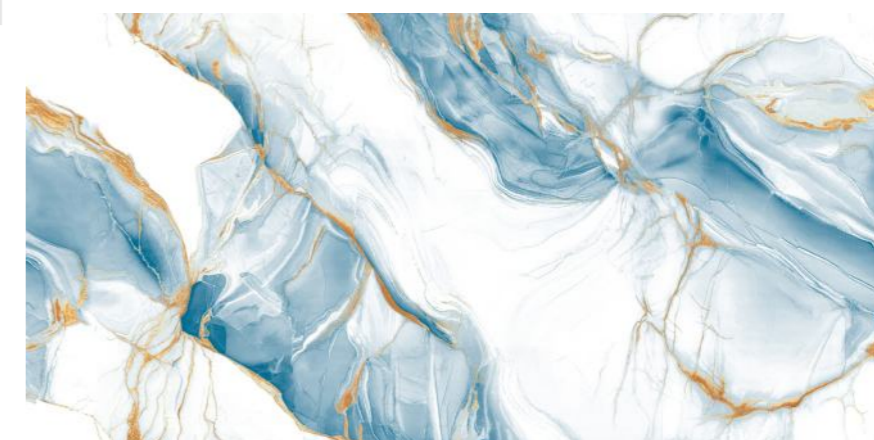

NEW!

SEMI HIGH GLOSS

Random : 4

TRUENO AZUL

Size :
600x1200MM

Thickness :
9MM

Finish :
GLOSSY