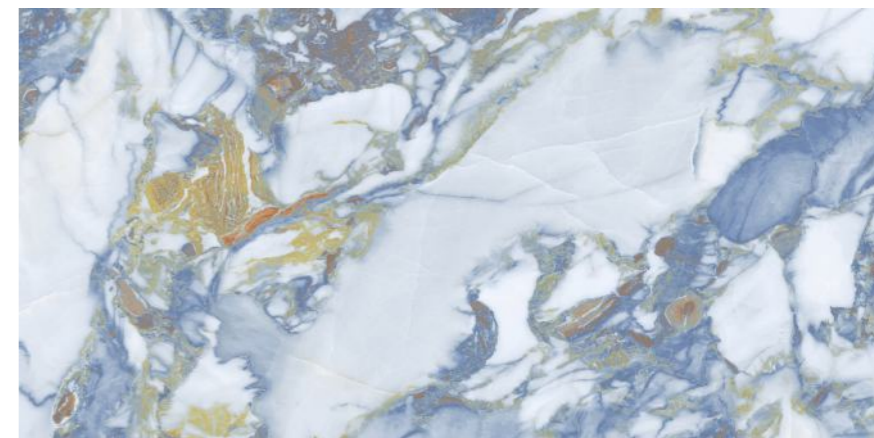

**BALTIC
BLUE**

Size :
600x1200MM

Thickness :
9MM

Finish :
GLOSSY

Random : 4