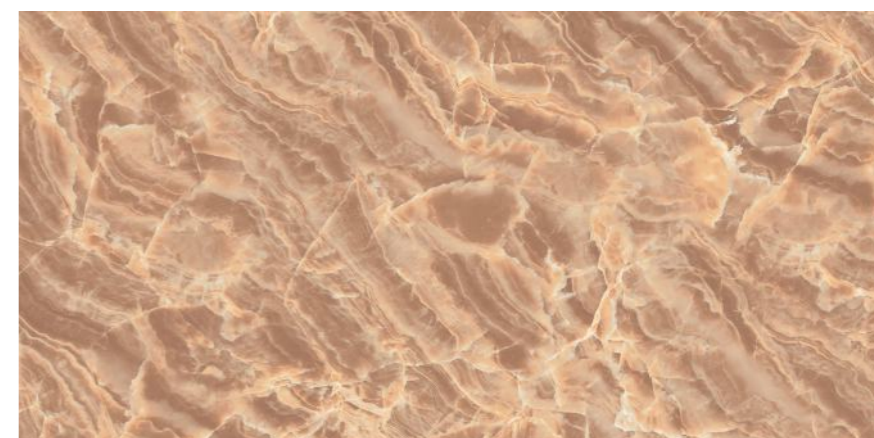

CONCONRD
NATURA

Size :
600x1200MM

Thickness :
9MM

Finish :
GLOSSY

Random : 4

CONCONRD
NATURA

SEMI HIGH
GLOSS

Random : 4