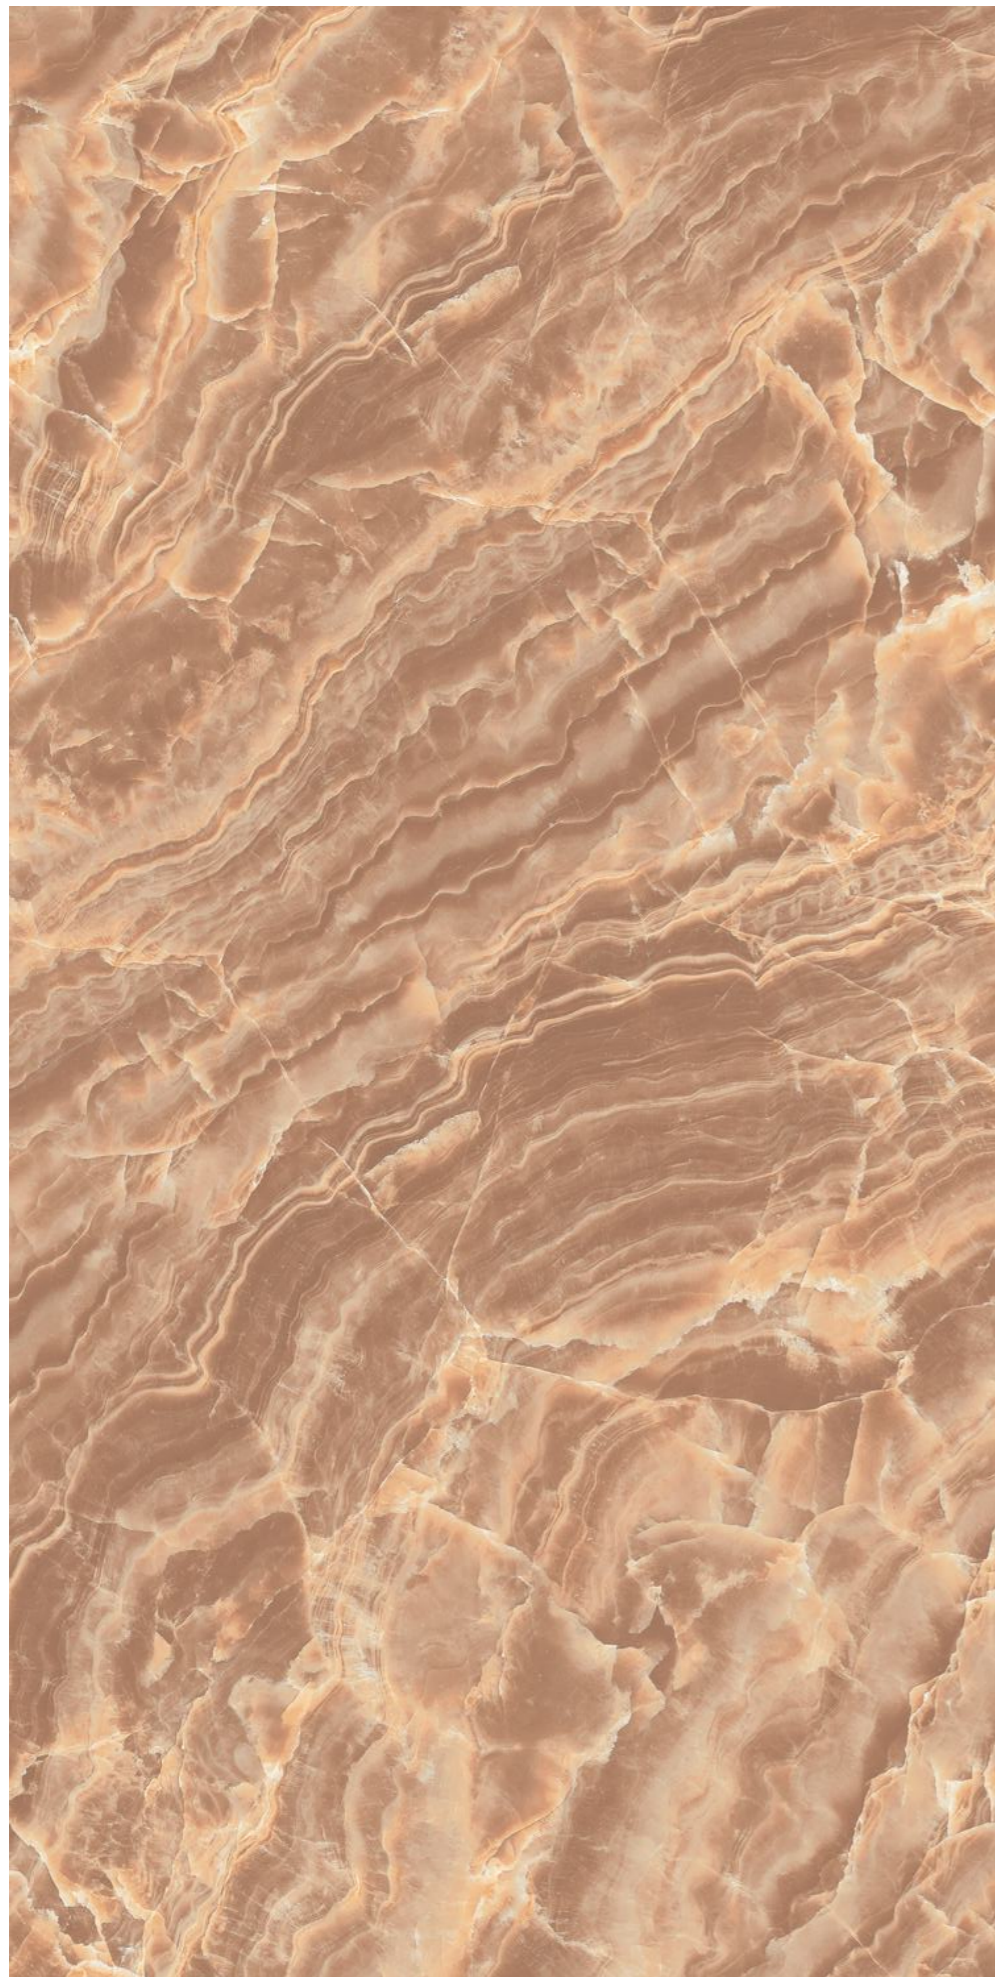

CONCONRD
NATURA

Size :
600x1200MM

Thickness :
9MM

Finish :
GLOSSY

Random : 4

CONCONRD
NATURA

SEMI HIGH
GLOSS

Random : 4