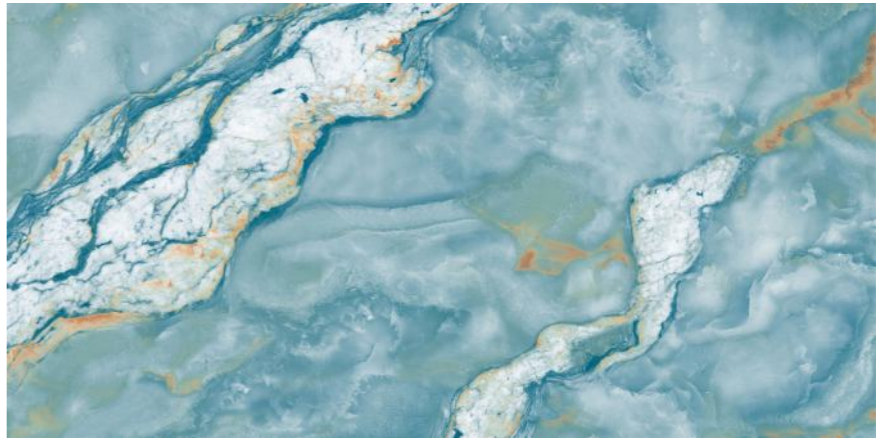

**ONICE IRIDE
AQUA**

Size :
600x1200MM

Thickness :
9MM

Finish :
GLOSSY

Random : 4