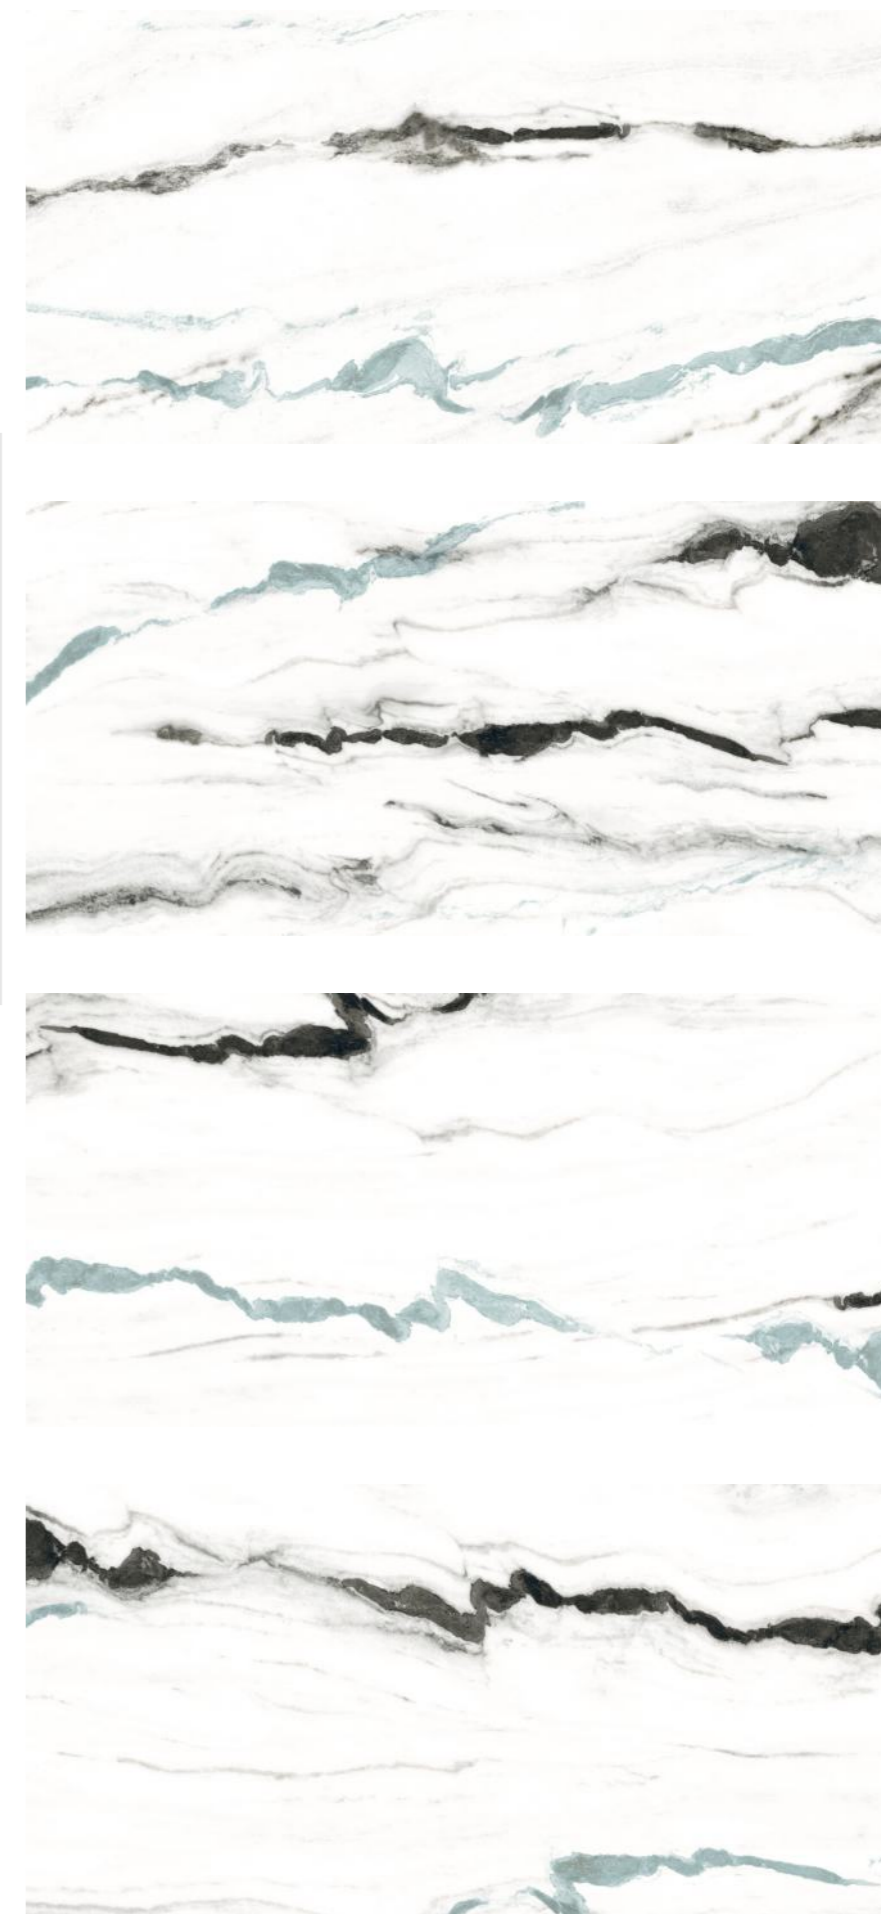

**CASTONA
BLUE**

Size :
600x1200MM

Thickness :
9MM

Finish :
GLOSSY