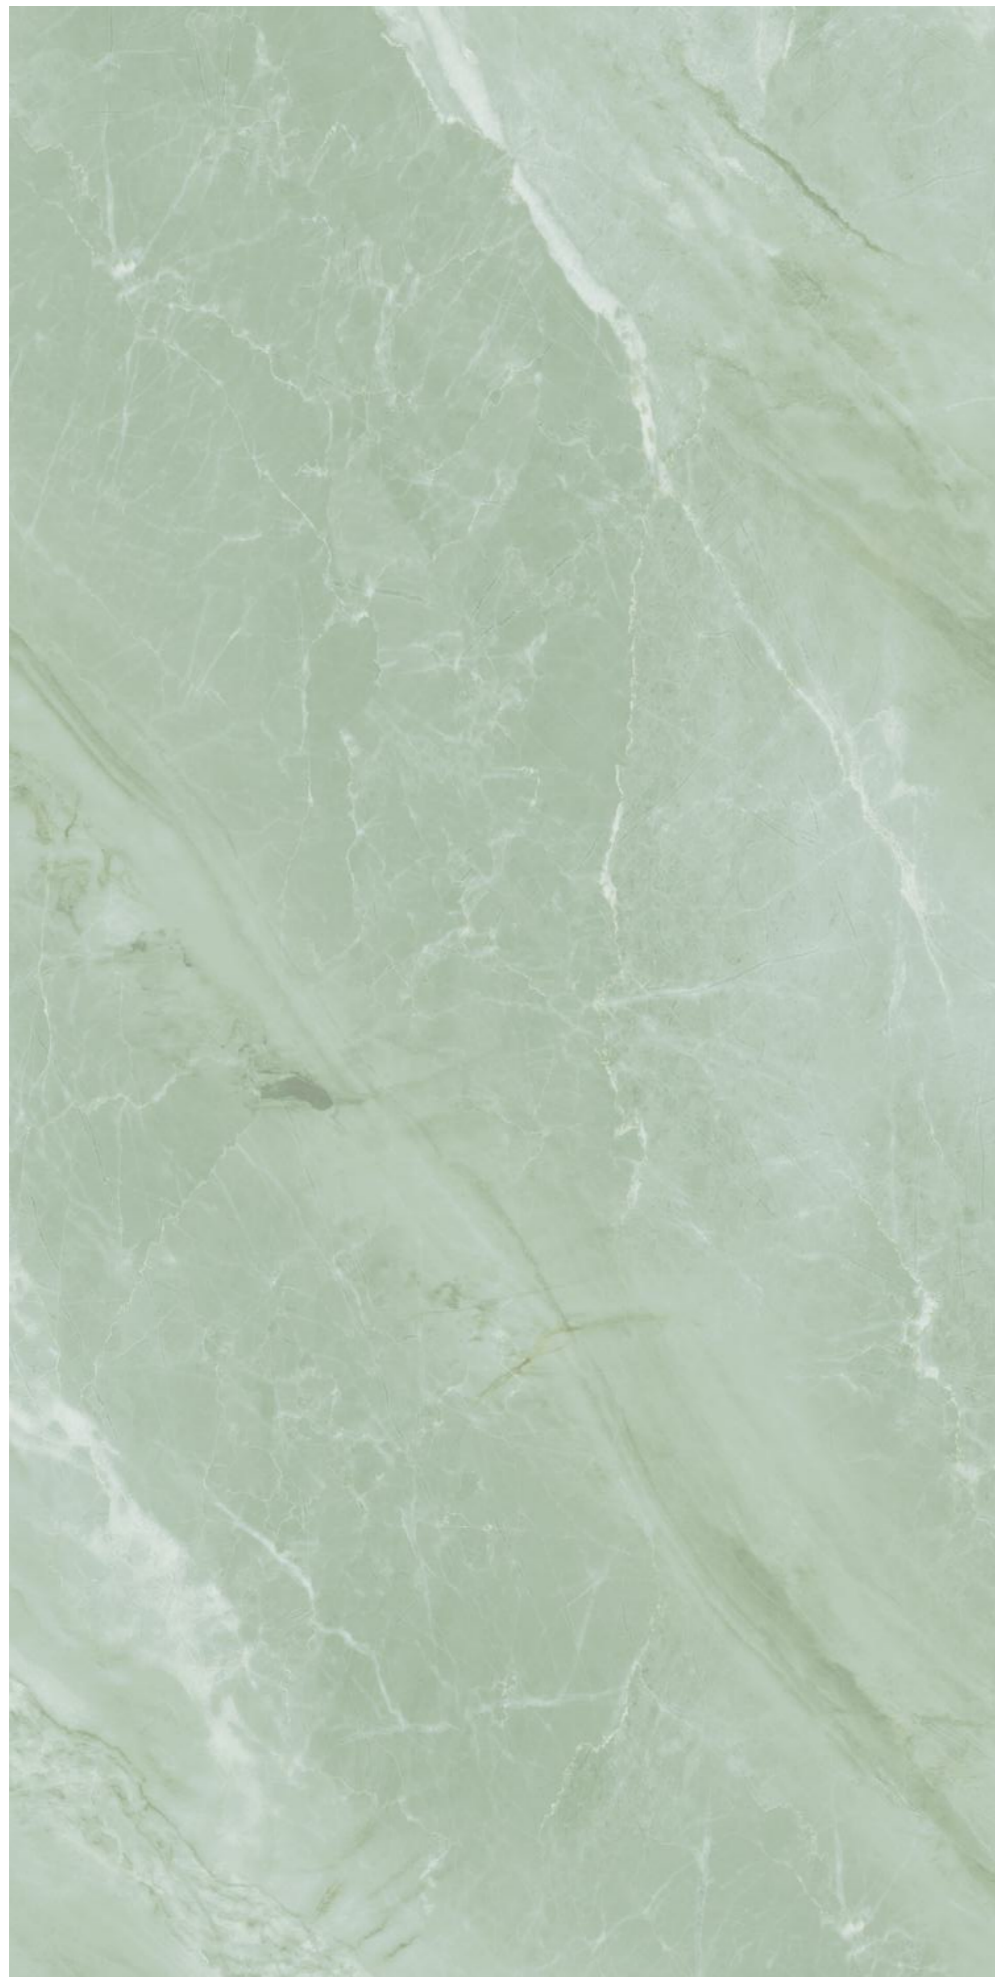

SEMI HIGH GLOSS

Random : 4

LIKEY BROWN

Size :
600x1200MM

Thickness :
9MM

Finish :
GLOSSY

SEMI HIGH GLOSS

LUXURIOUS GREEN