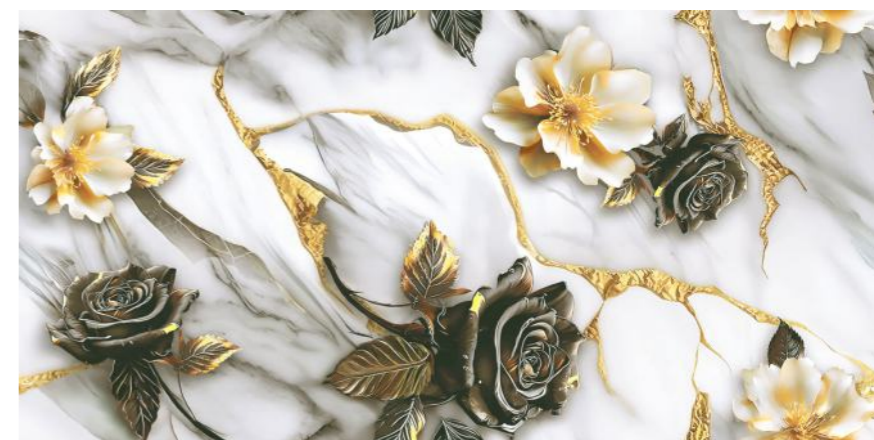

EN-LILAC
WHITE DECOR

Size :
600x1200MM

Thickness :
9MM

Finish :
GLOSSY

Random : 1

SEMI HIGH GLOSS

EN-
ROMANZO

Size :
600x1200MM