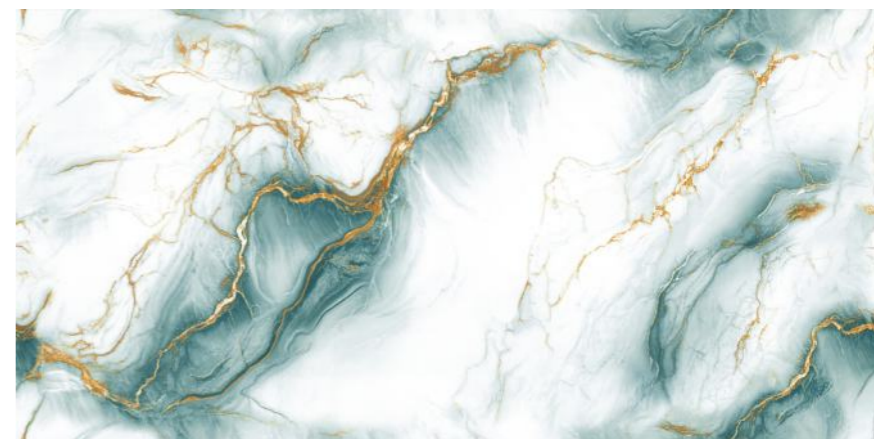

**SPIDEY
JADE**

Size :
600x1200MM

Thickness :
9MM

Finish :
GLOSSY

Random : 3