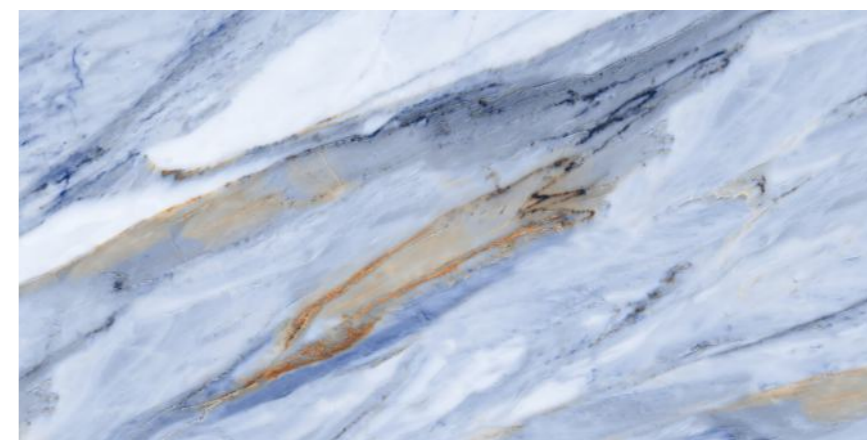

**MOZILLA
BLUE**

Size :
600x1200MM

Thickness :
9MM

Finish :
GLOSSY

Random : 4

SEMI HIGH
GLOSS

**OSMOS
AQUA**

Size :
600x1200MM