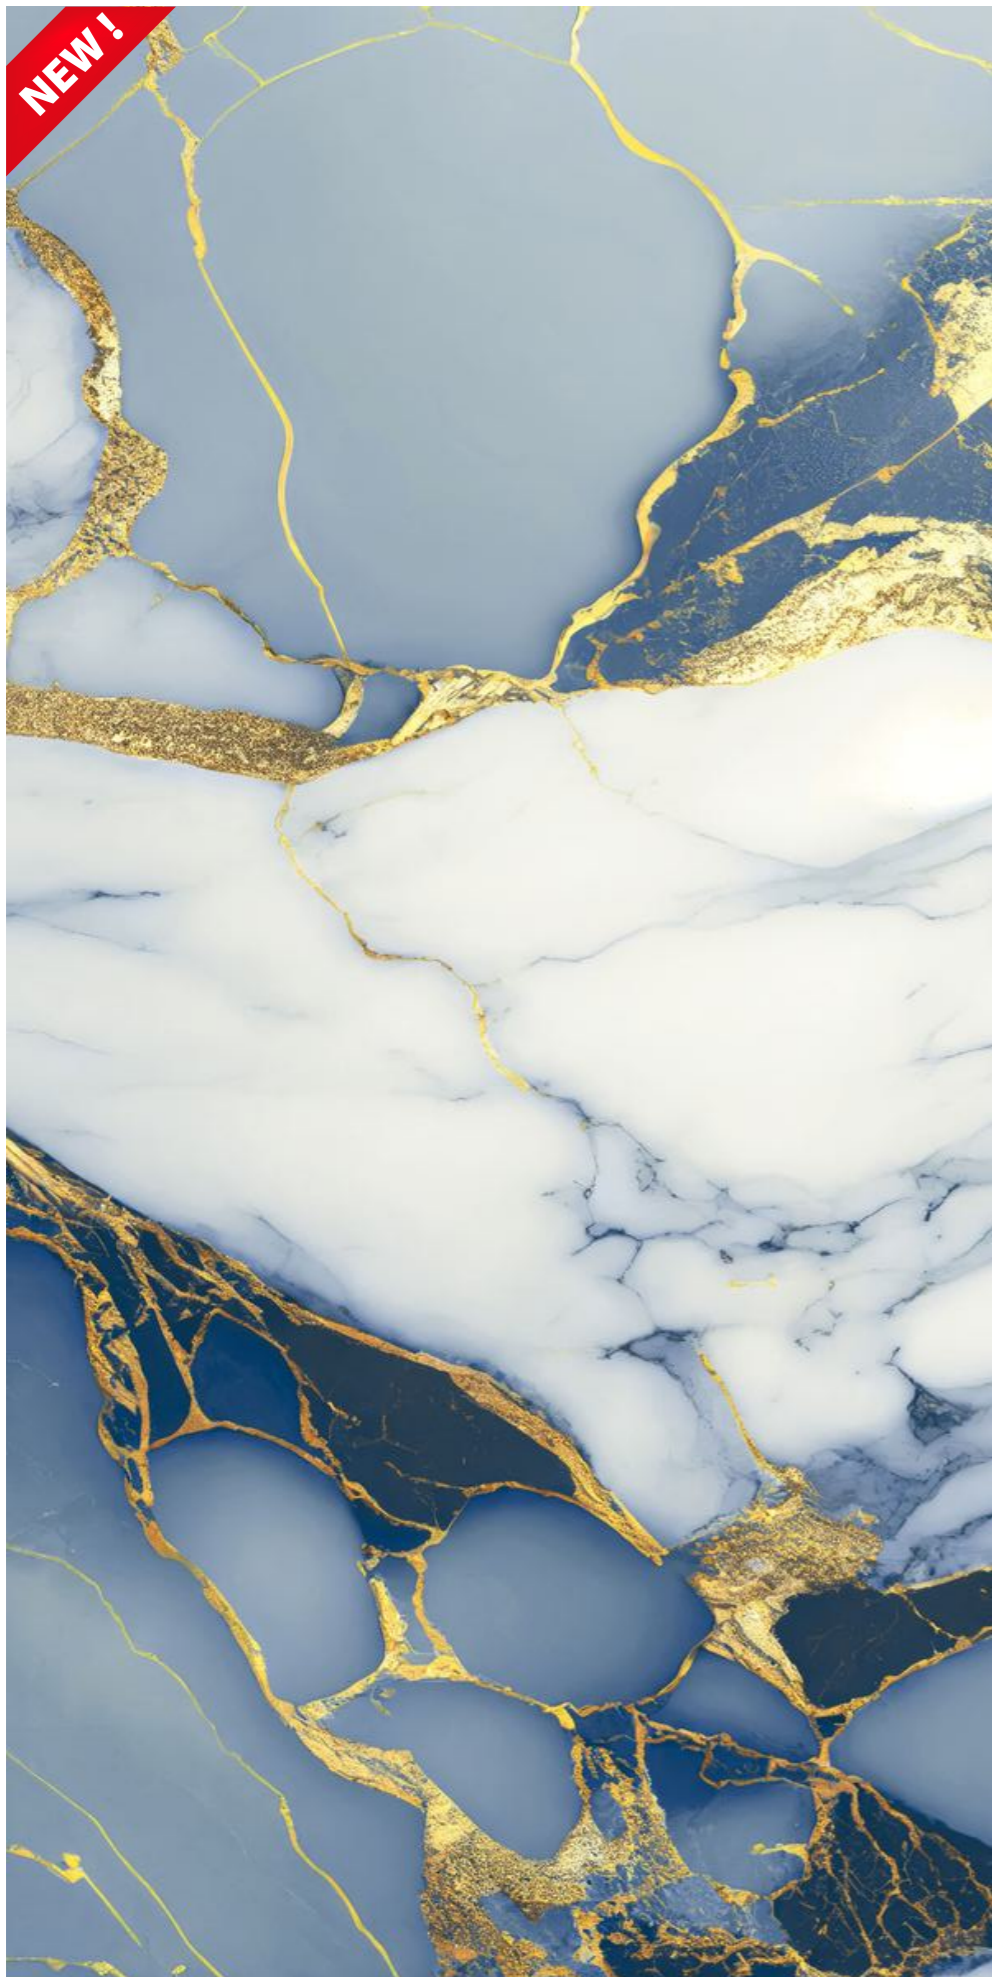

SEMI HIGH GLOSS