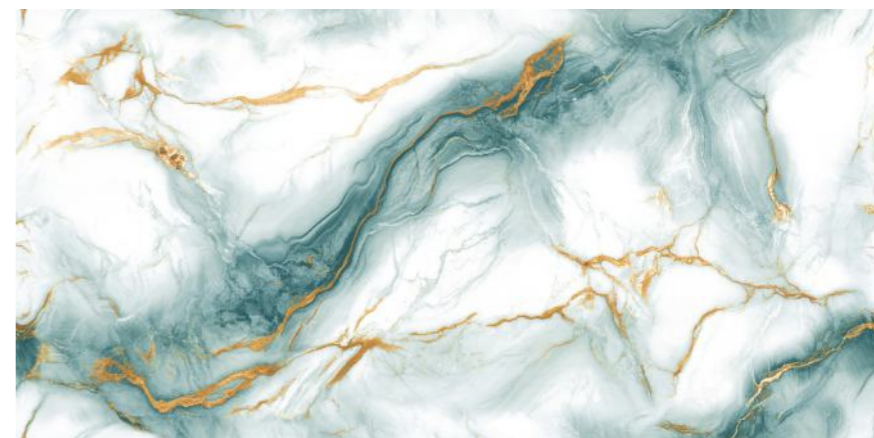

**SPIDEY
JADE**

Size :
600x1200MM

Thickness :
9MM

Finish :
GLOSSY

Random : 3