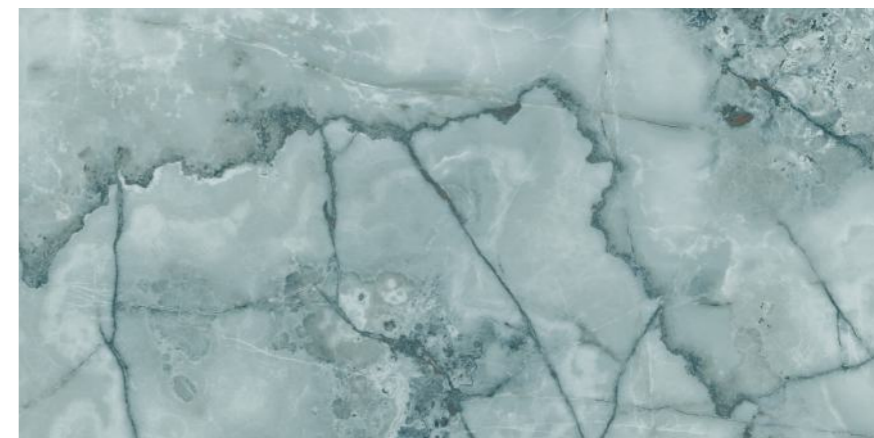

Random : **4**

SEMI HIGH
GLOSS

**LIKEY
BLUE**

Size :
600x1200MM

Thickness :
9MM

Finish :
GLOSSY

Random : 4

LIKEY
BLUE