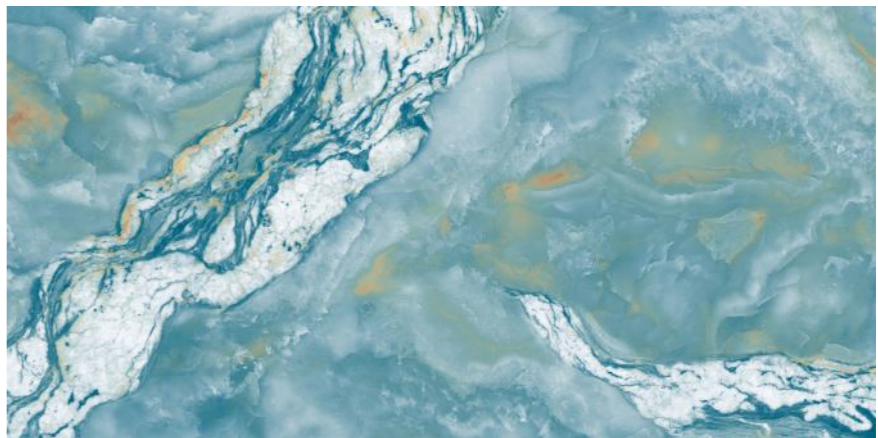

**ONICE IRIDE
AQUA**

Size :
600x1200MM

Thickness :
9MM

Finish :
GLOSSY

Random : 4