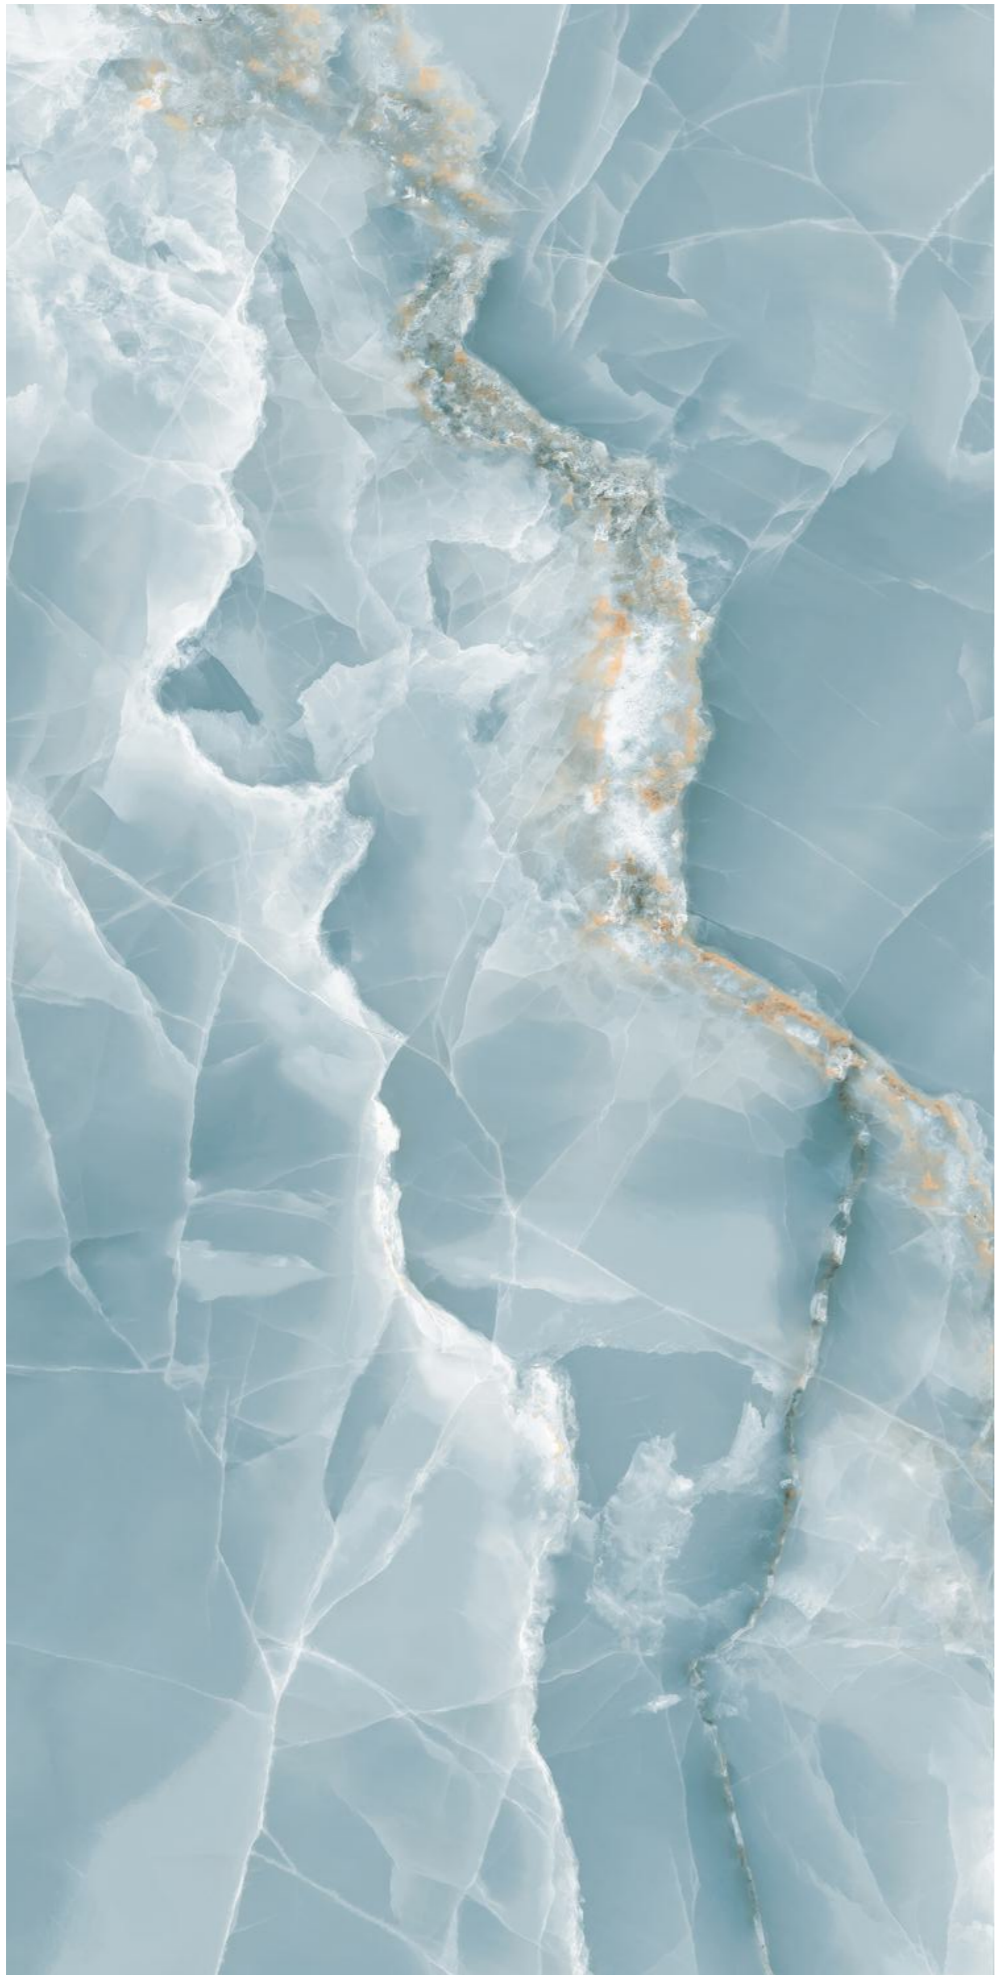

Size :
600x1200MM

Thickness :
9MM

Finish :
GLOSSY

Random : 4

SEMI HIGH GLOSS

**MALAGA
AQUA**

Size :
600x1200MM

Thickness :
9MM