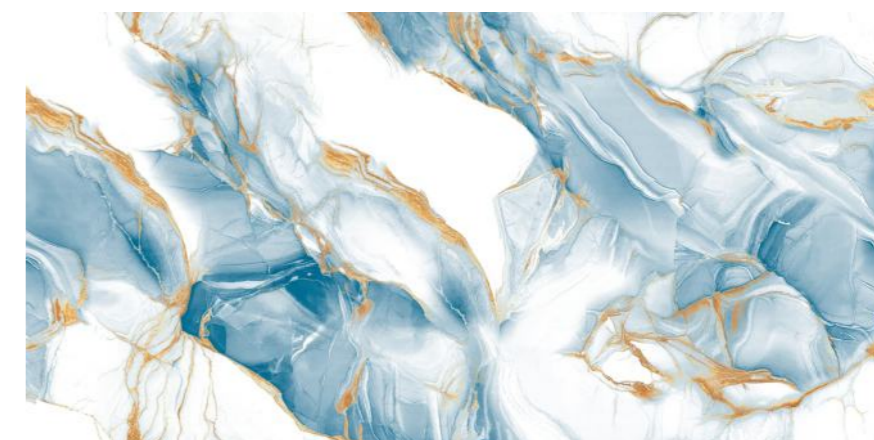

NEW!

SEMI HIGH GLOSS

Random : 4

TRUENO AZUL

Size :
600x1200MM

Thickness :
9MM

Finish :
GLOSSY