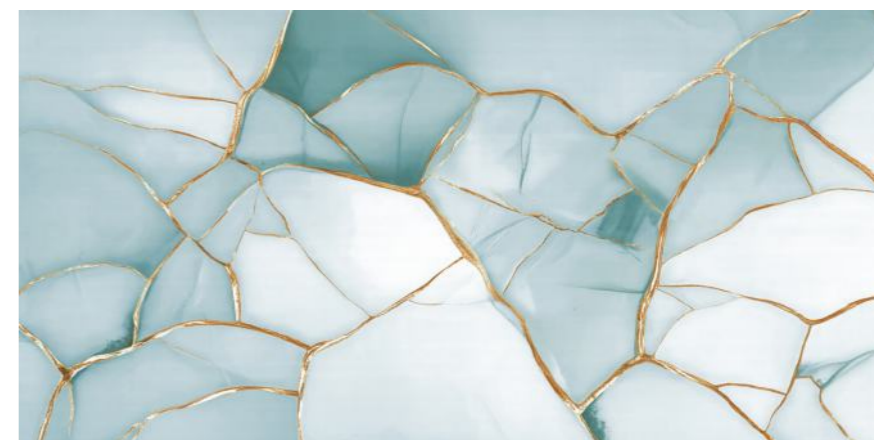

**MACLARO
TEAL**

Size :
600x1200MM

Thickness :
9MM

Finish :
GLOSSY

Random : 4