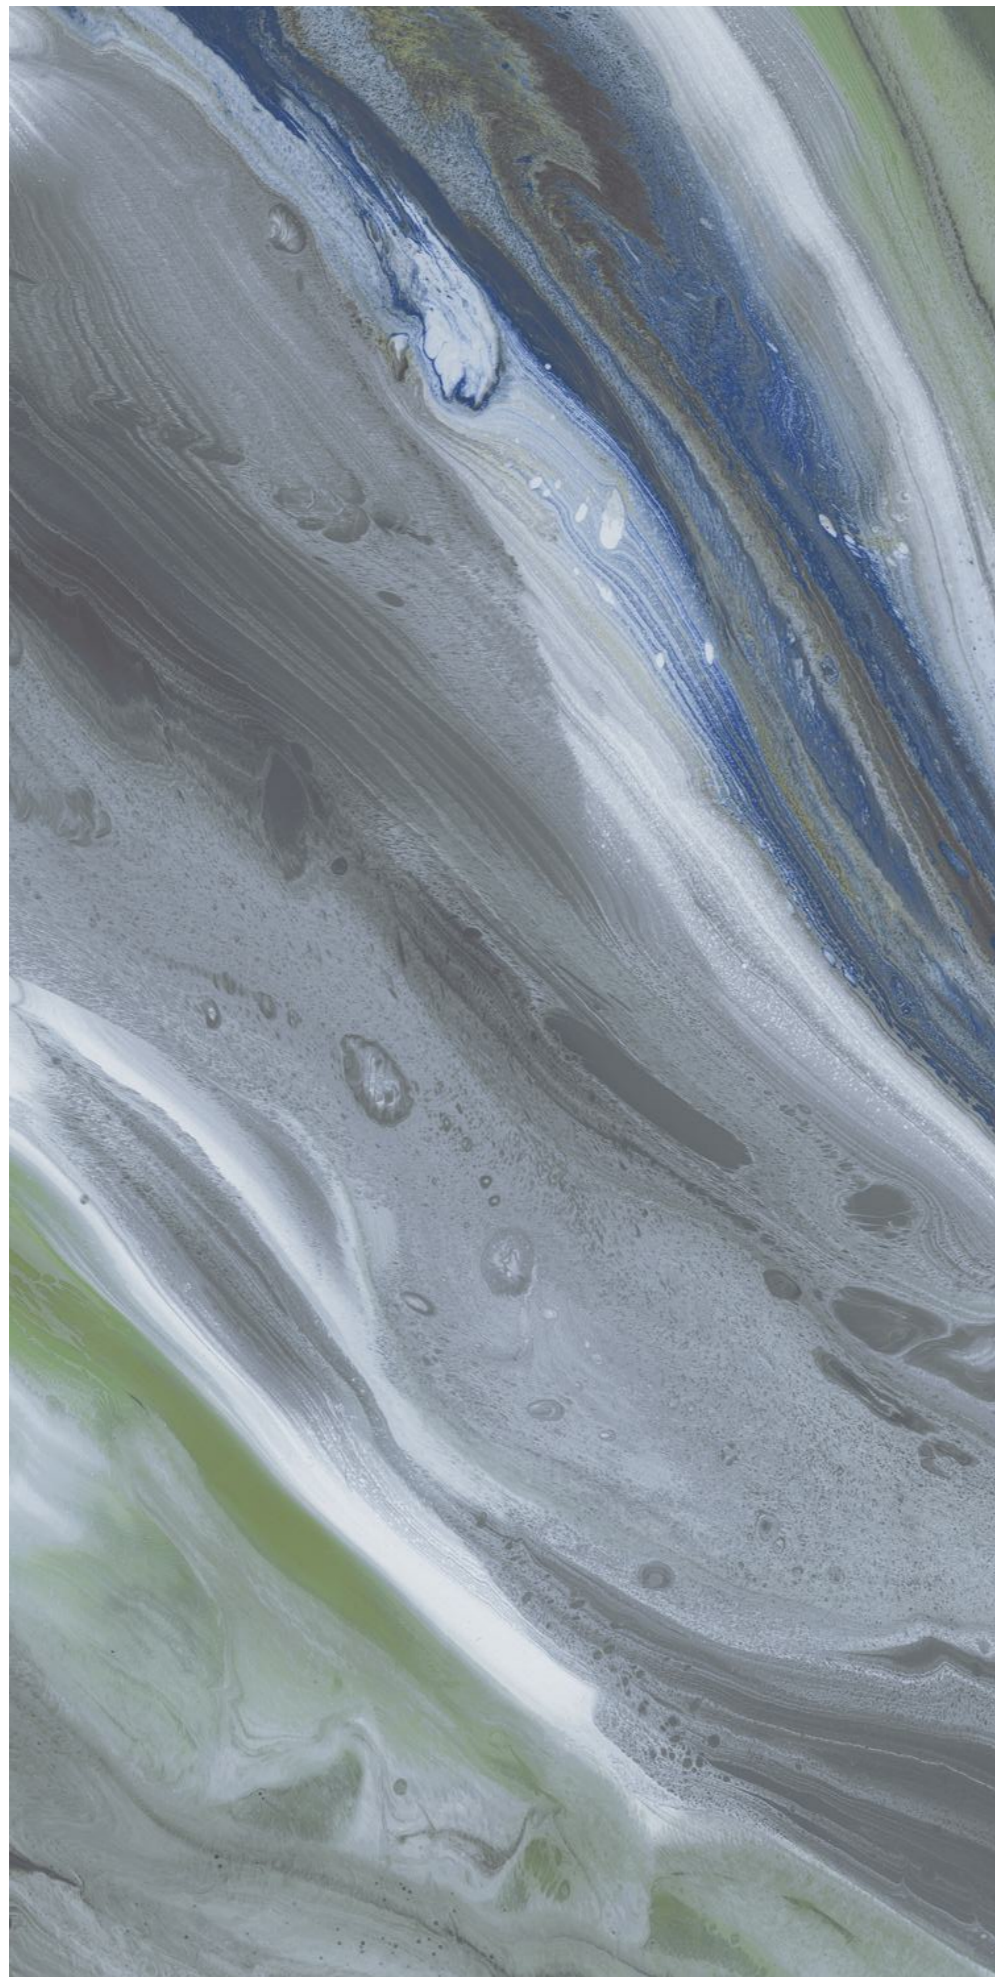

Random : 4

SEMI HIGH
GLOSS

**CLY
GOLD**

Size :
600x1200MM

Thickness :
9MM

Finish :
GLOSSY

Random : 4

SEMI HIGH
GLOSS