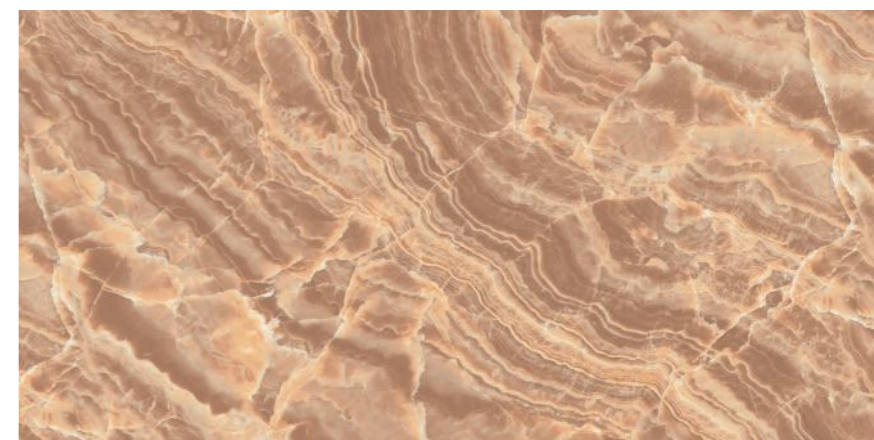

CONCONRD
NATURA

Size :
600x1200MM

Thickness :
9MM

Finish :
GLOSSY

Random : 4

CONCONRD
NATURA

SEMI HIGH
GLOSS

Random : 4