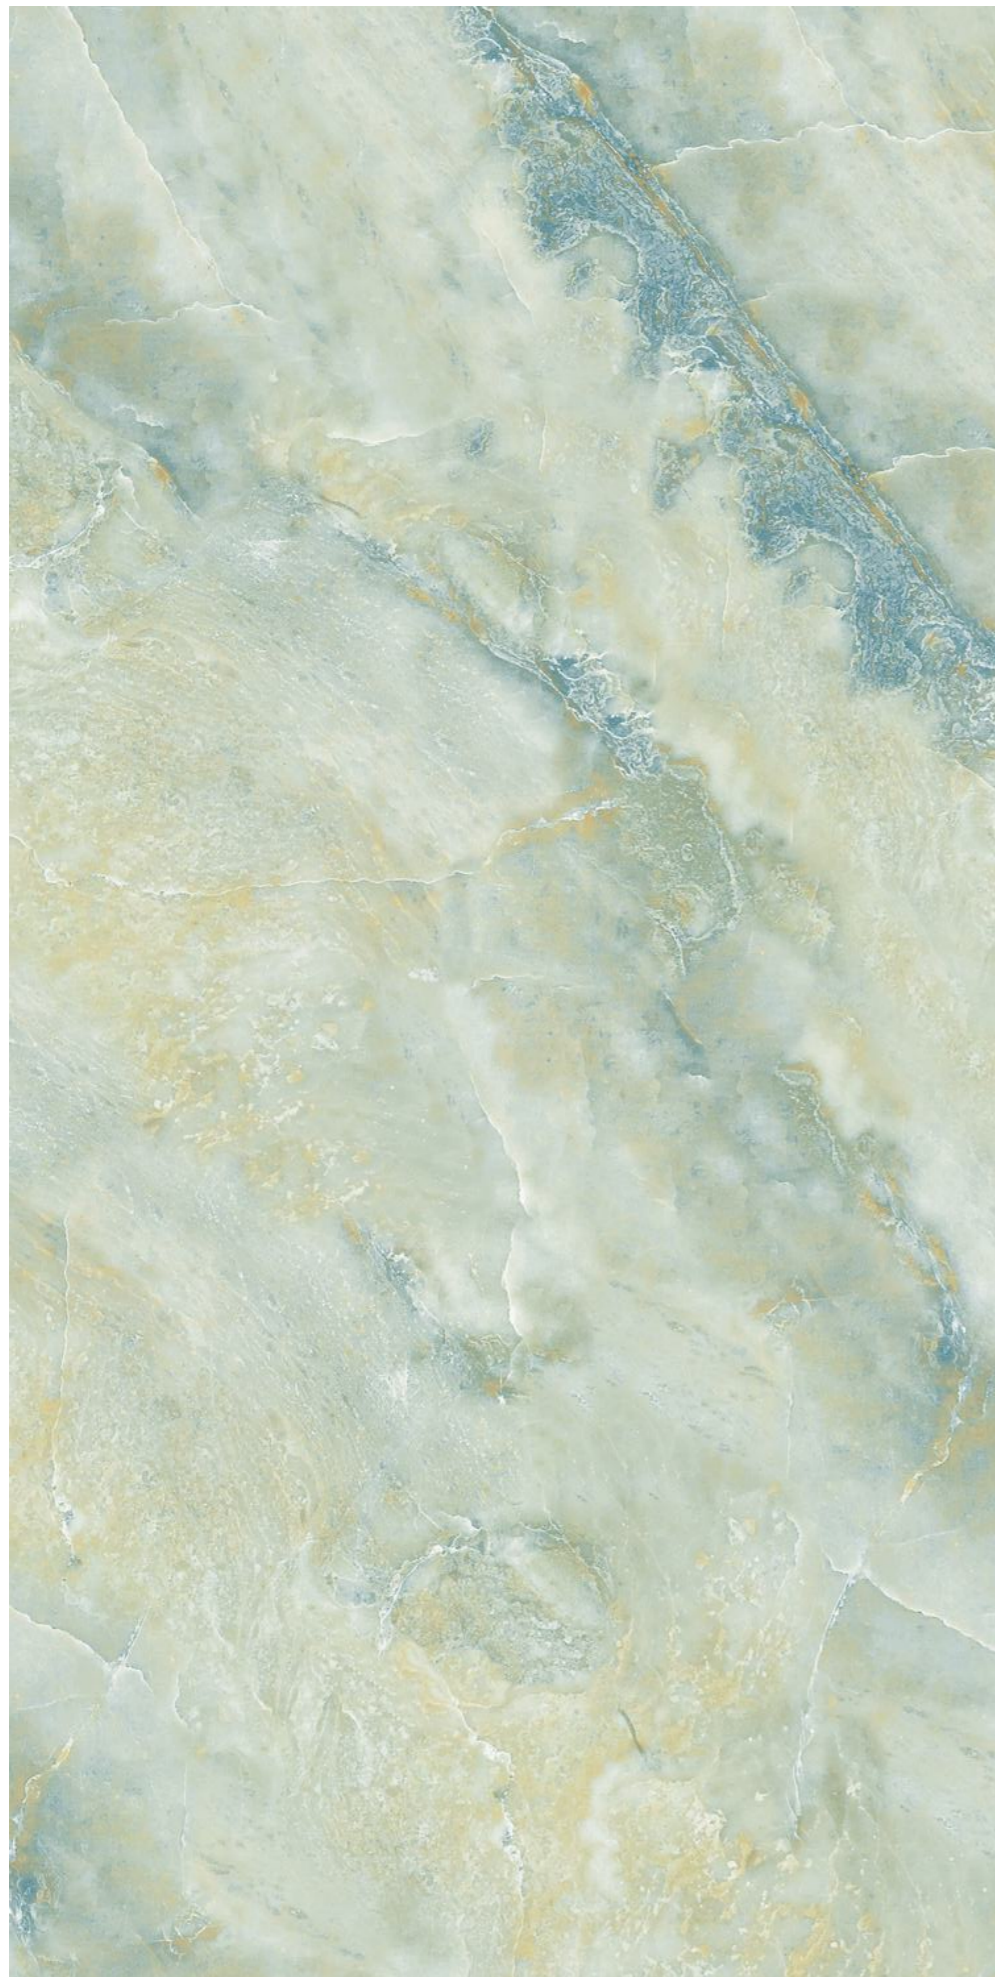

SEMI HIGH
GLOSS