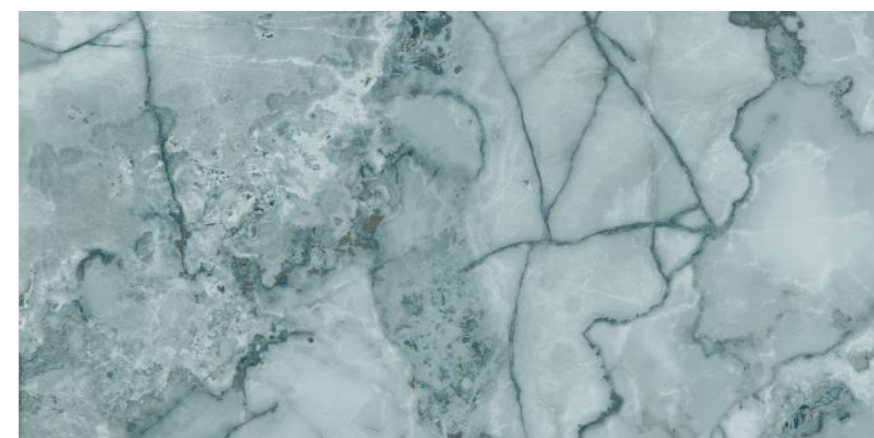

Random : **4**

SEMI HIGH
GLOSS

**LIKEY
BLUE**

Size :
600x1200MM

Thickness :
9MM

Finish :
GLOSSY

Random : 4

LIKEY
BLUE