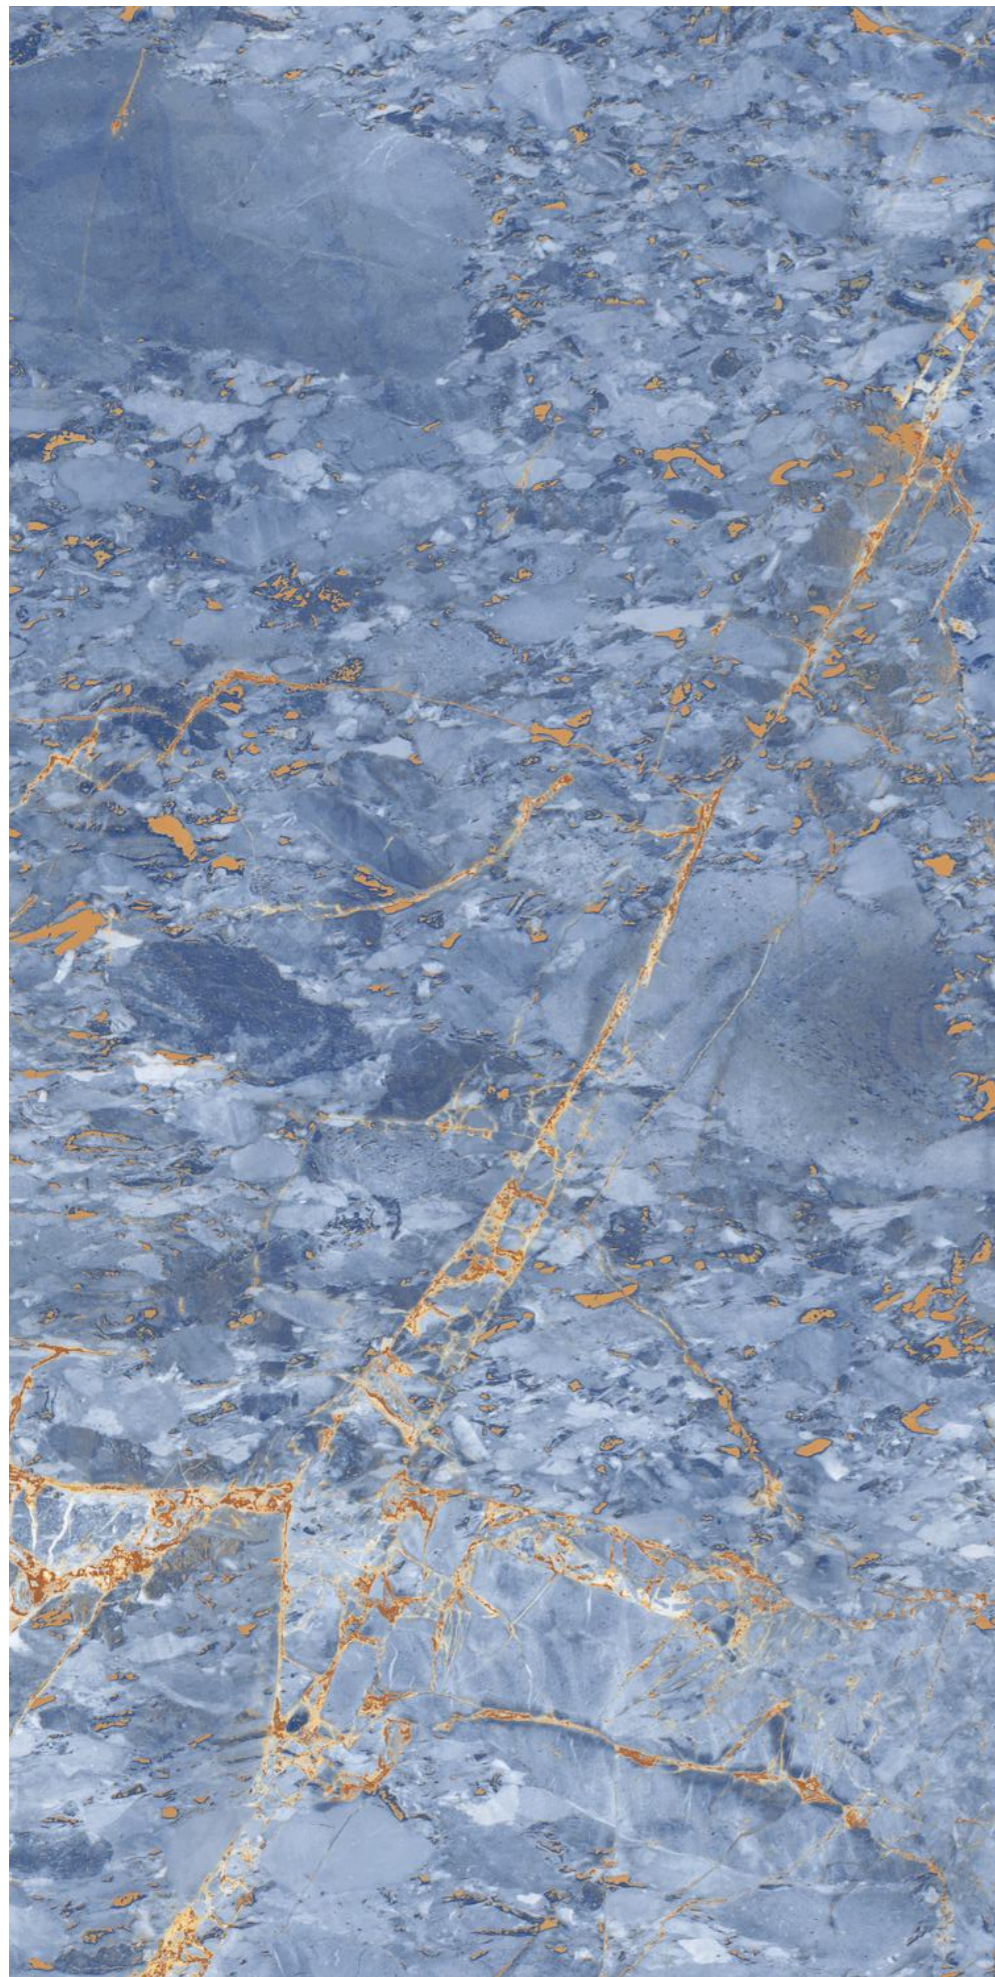

SEMI HIGH
GLOSS

Random : 4

VALENITINA
BLUE

Size :
600x1200MM

Thickness :
9MM

Finish :
GLOSSY