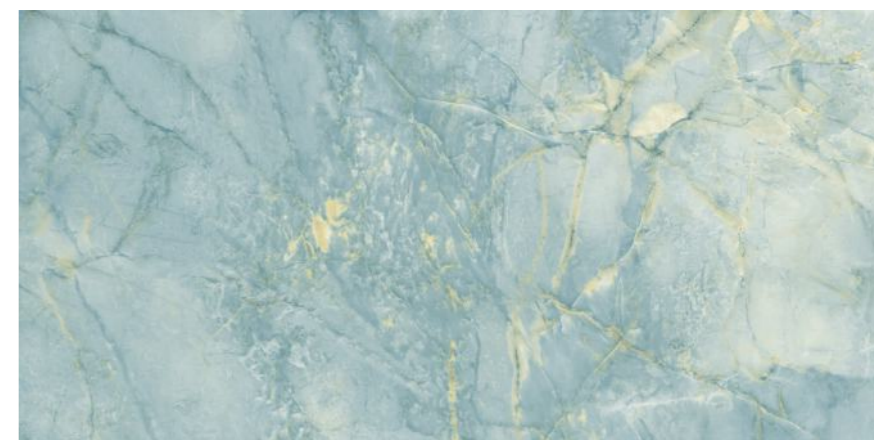

CLY
AQUA

Size :
600x1200MM

Thickness :
9MM

Finish :
GLOSSY

Random : 4