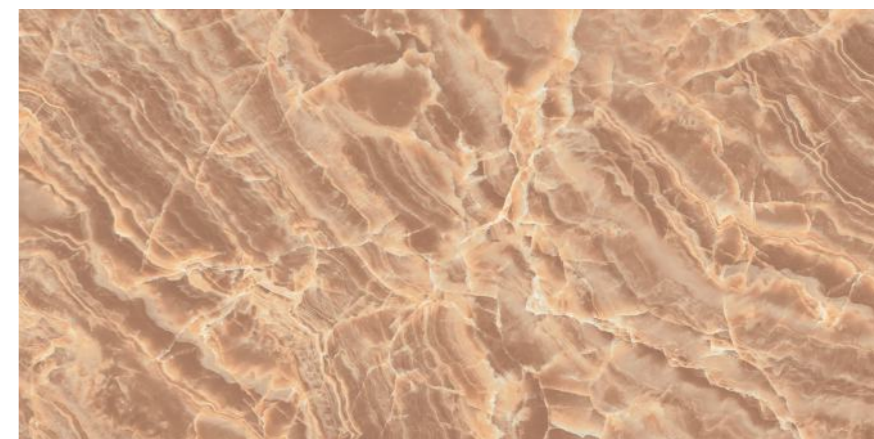

CONCONRD
NATURA

Size :
600x1200MM

Thickness :
9MM

Finish :
GLOSSY

Random : 4

CONCONRD
NATURA

SEMI HIGH
GLOSS

Random : 4