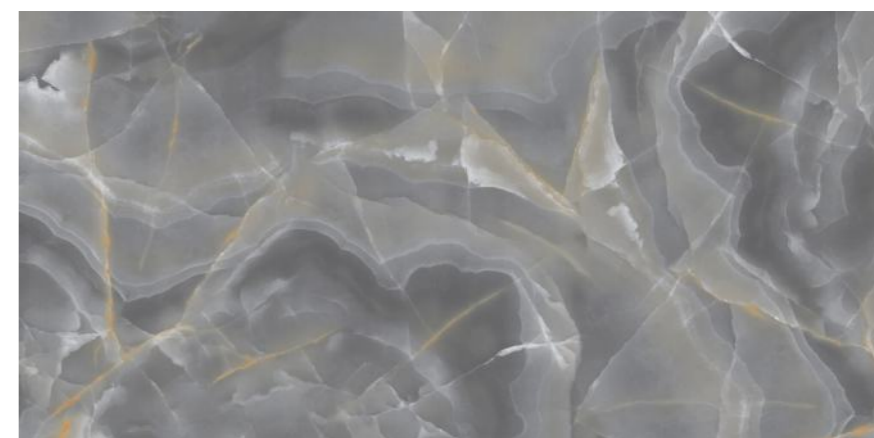

SEMI HIGH
GLOSS

**ARTSY
BLACK**

Size :
600x1200MM

Thickness :
9MM

Finish :
GLOSSY

Random : **4**

SEMI HIGH
GLOSS

**ASICUS
BLACK**