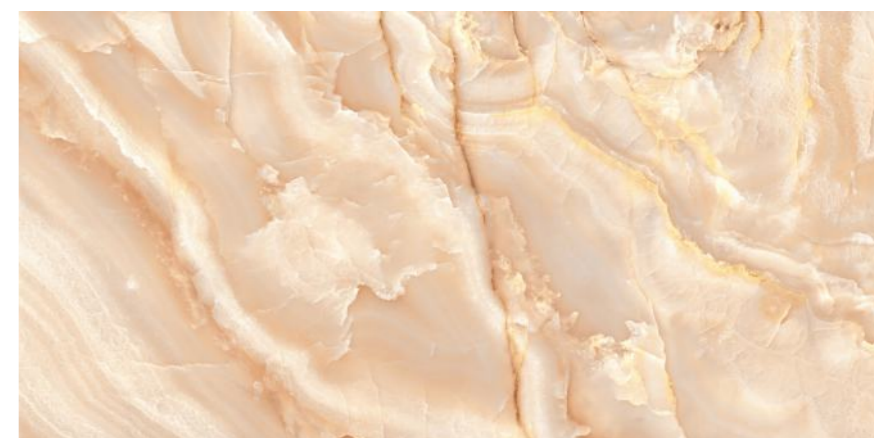

MARBIC
ONYX BROWN

Size :
600x1200MM

Thickness :
9MM

Finish :
GLOSSY

Random : 4