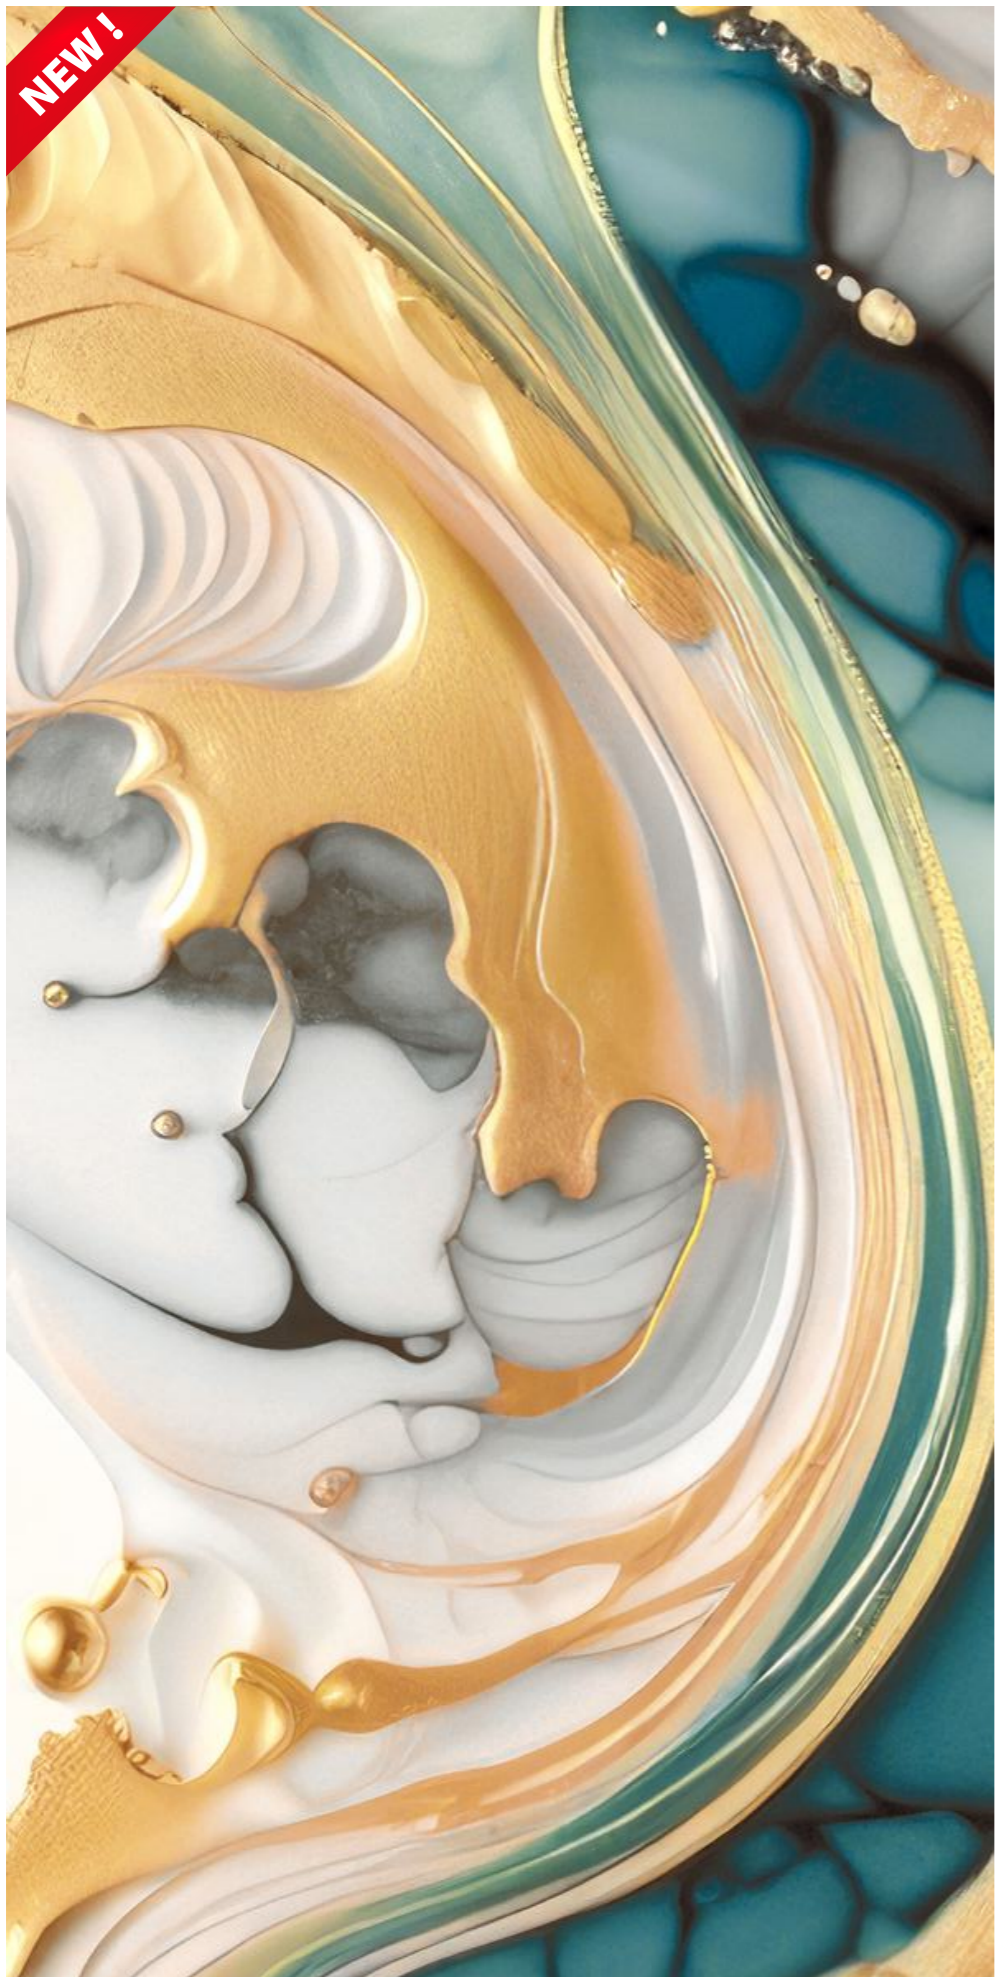

SEMI HIGH GLOSS