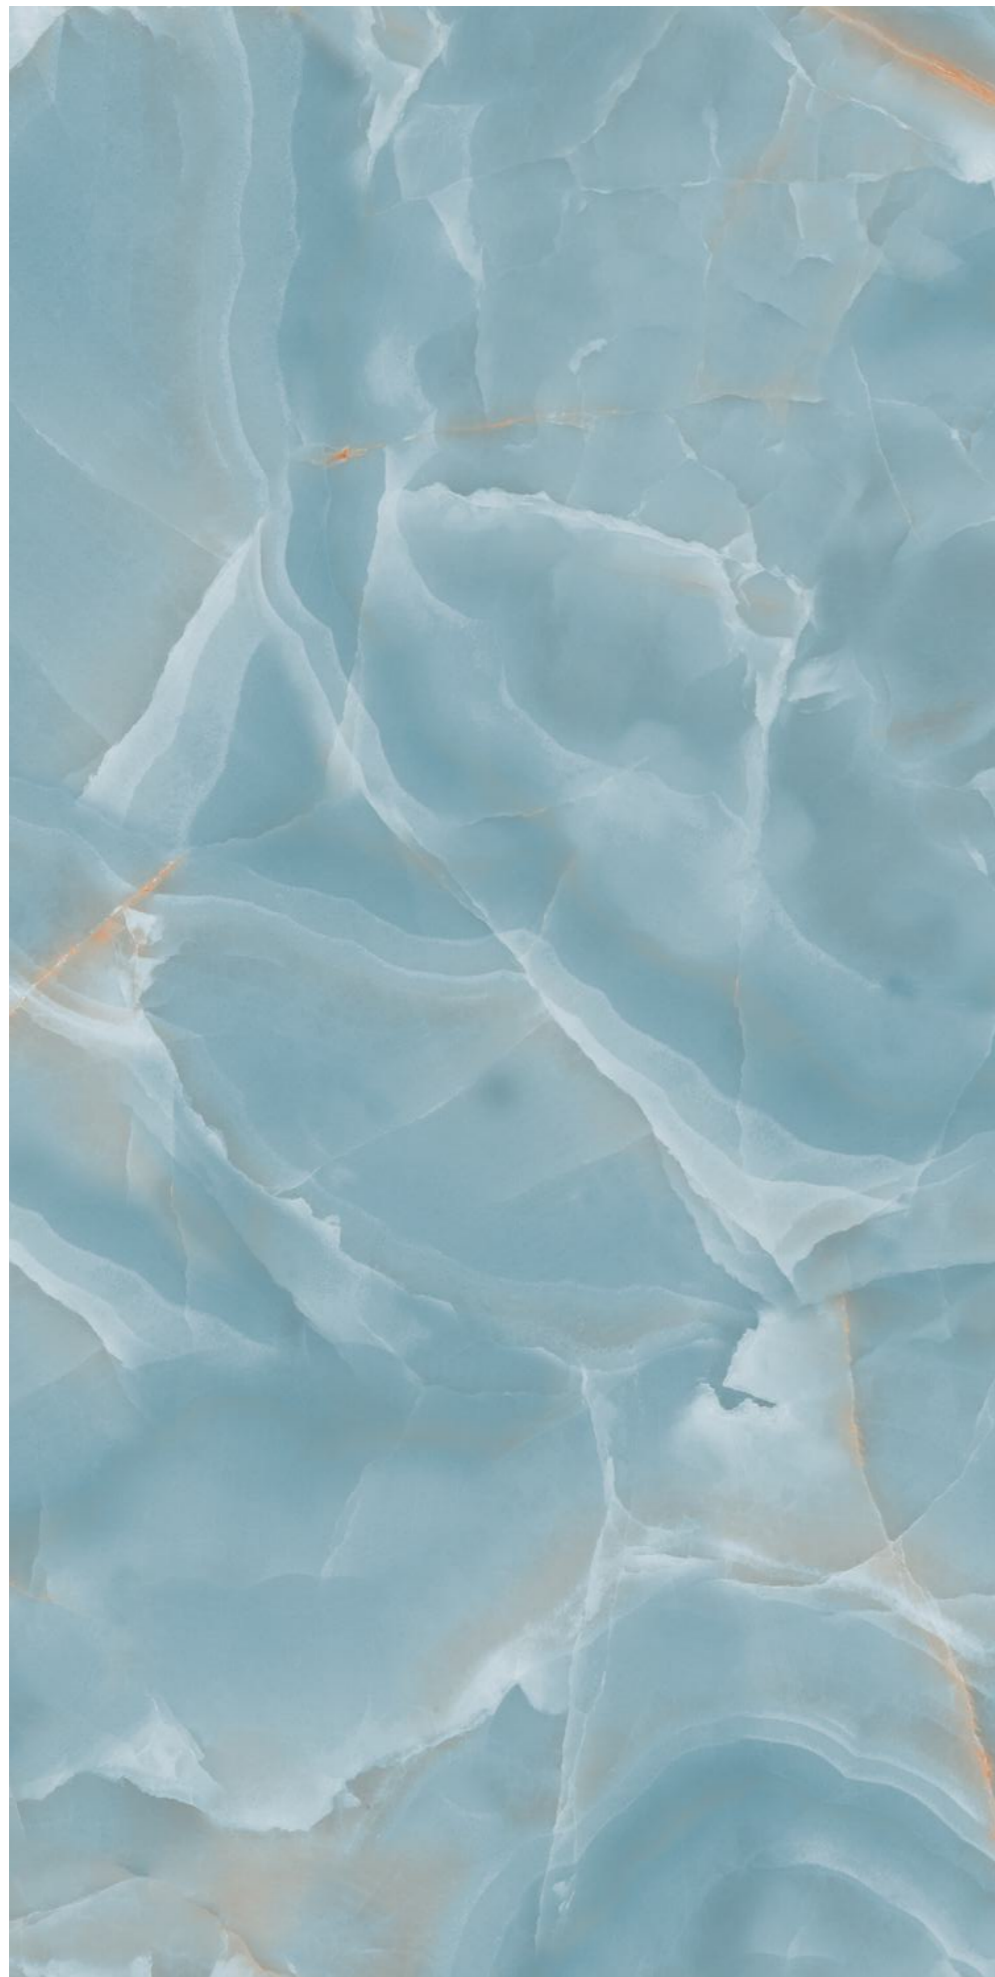

SEMI HIGH GLOSS