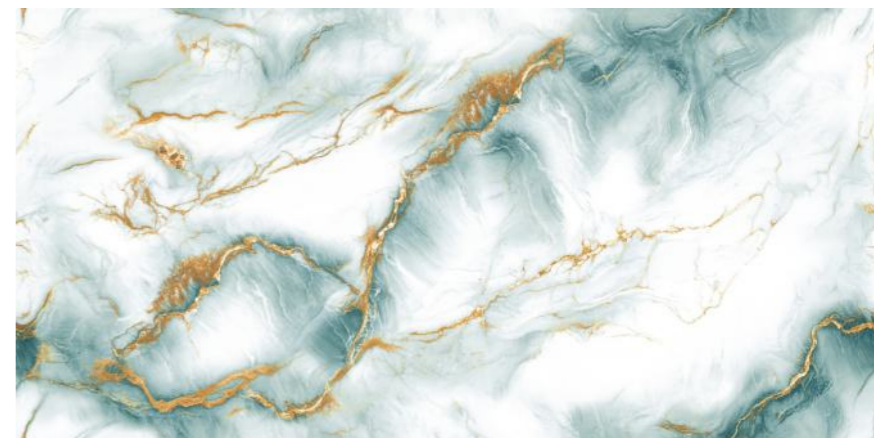

**SPIDEY
JADE**

Size :
600x1200MM

Thickness :
9MM

Finish :
GLOSSY

Random : 3