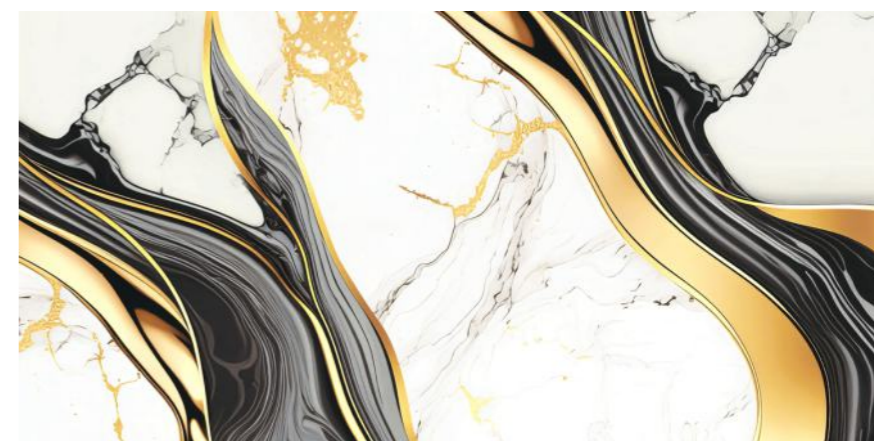

SEMI HIGH GLOSS

LURI STONE GOLD

Size : 600x1200MM

Thickness : 9MM

Finish : GLOSSY

Random : 3

SEMI HIGH GLOSS

LUXURY GOLD
BLACK