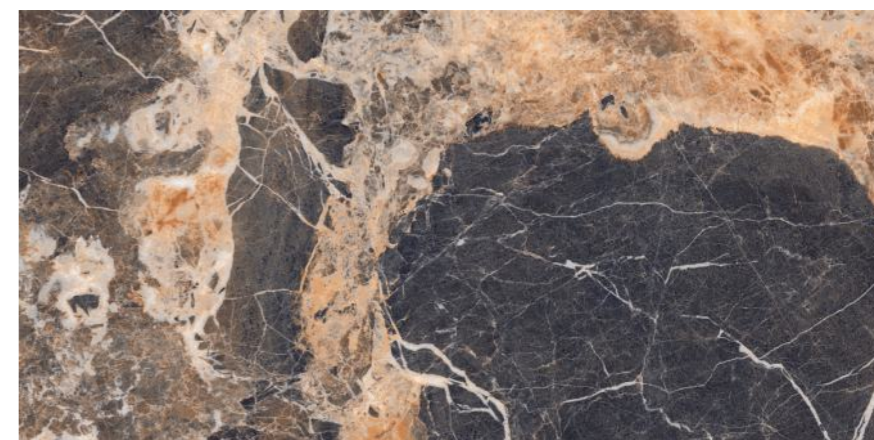

LEVEL MARMI
NERO

Size :
600x1200MM

Thickness :
9MM

Finish :
GLOSSY

Random : 4