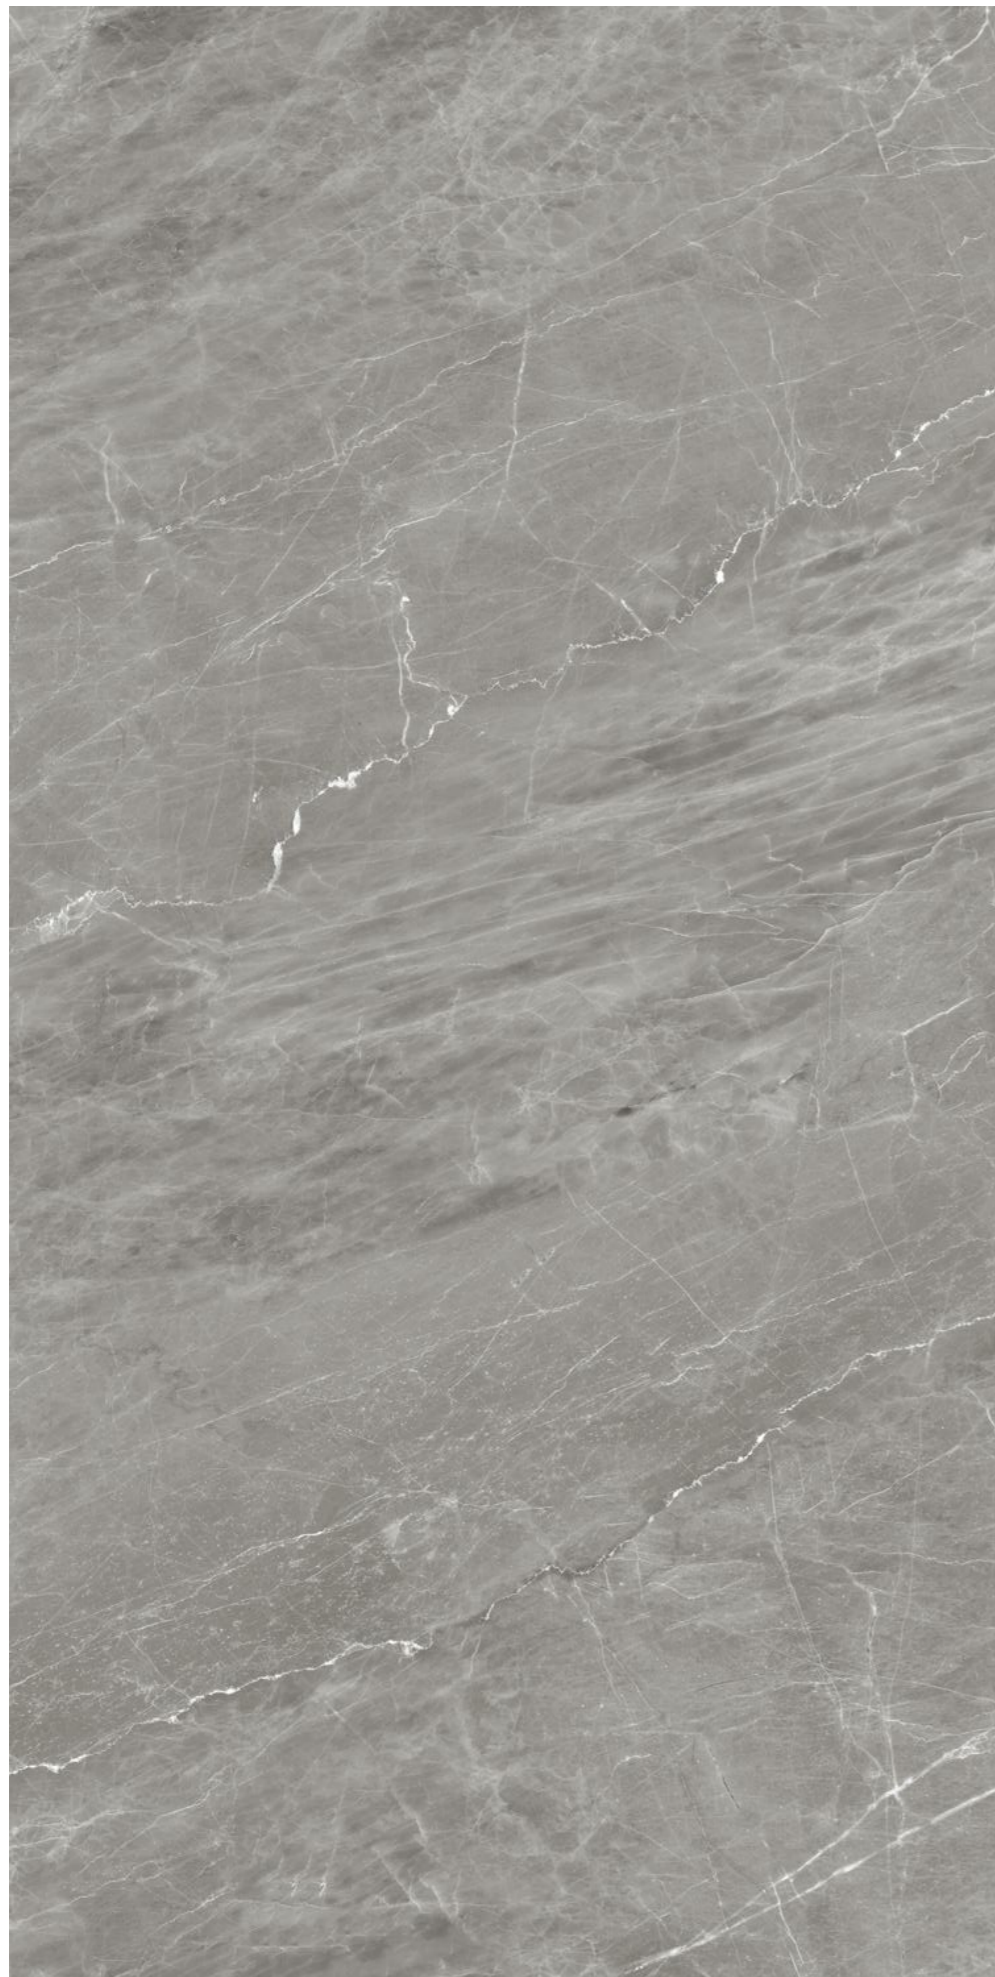

Size :
600x1200MM

Thickness :
9MM

Finish :
GLOSSY

Random : 4

SEMI HIGH
GLOSS

Random : 4

TOKYO
GREY

Size :
600x1200MM