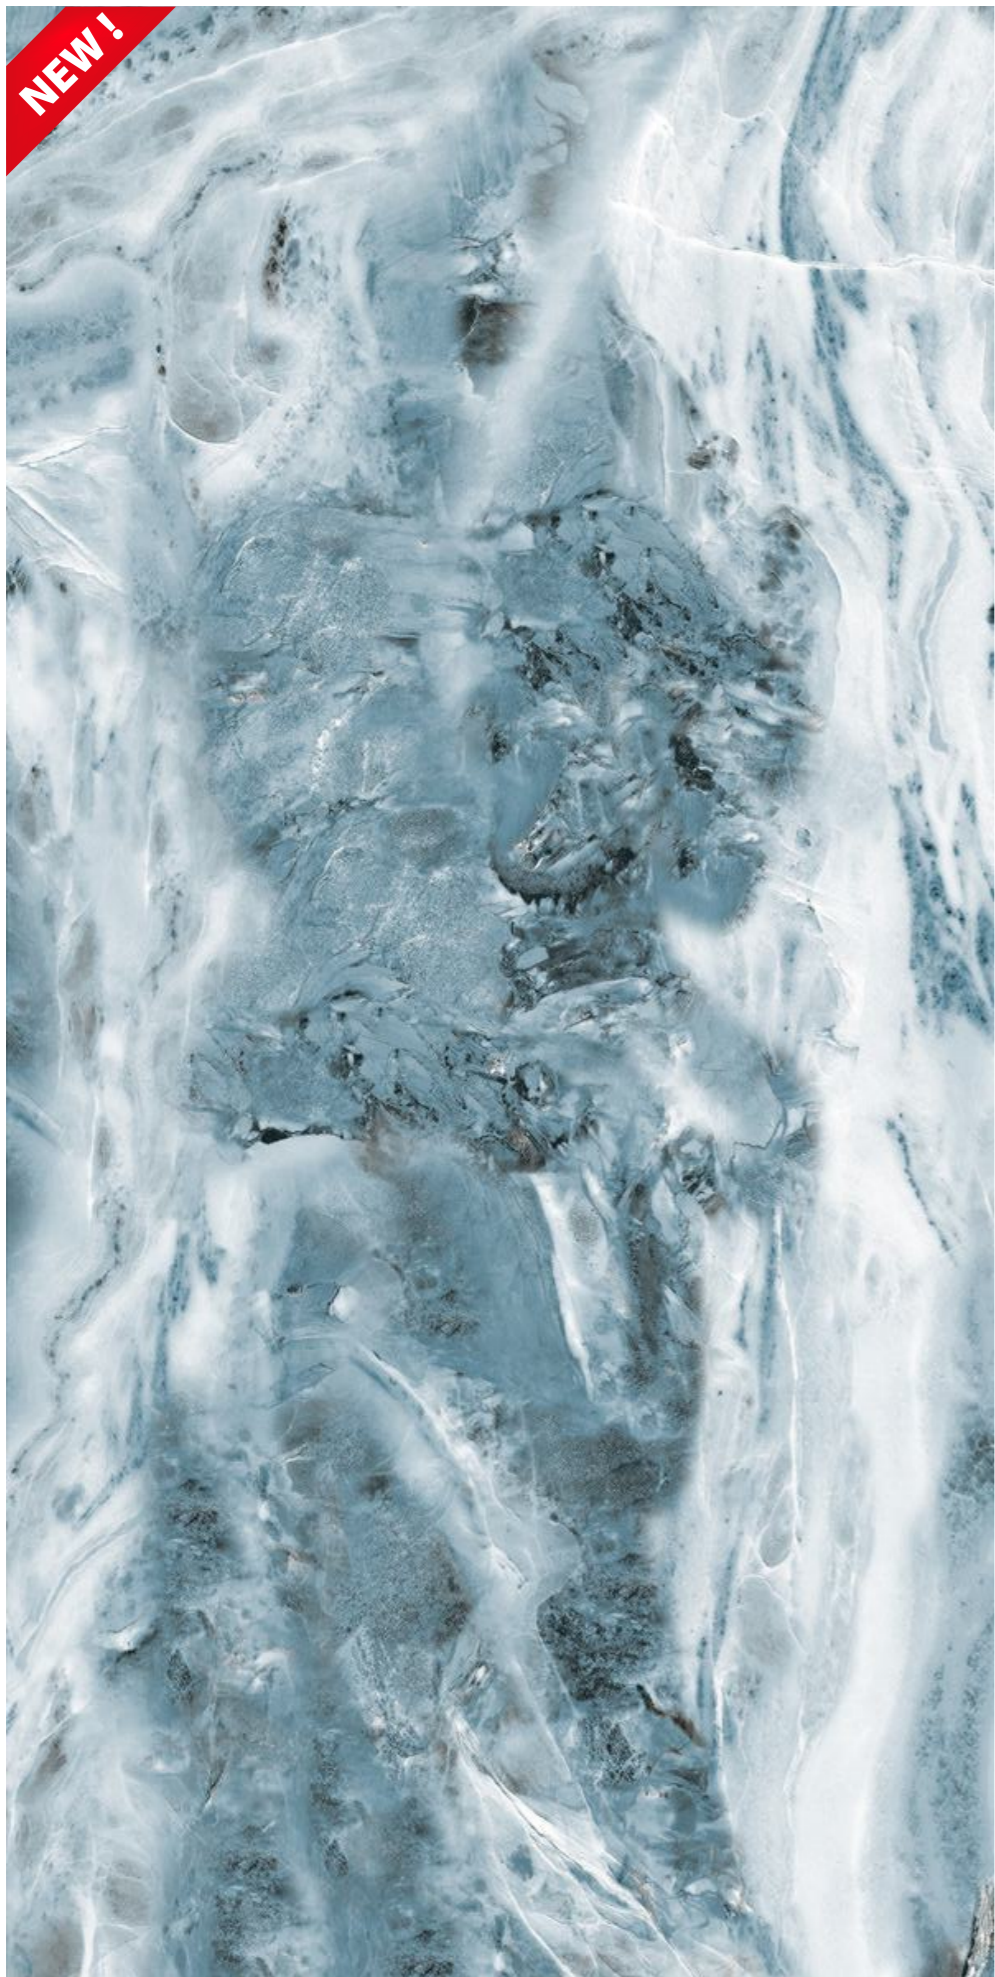

NEW!

SEMI HIGH GLOSS