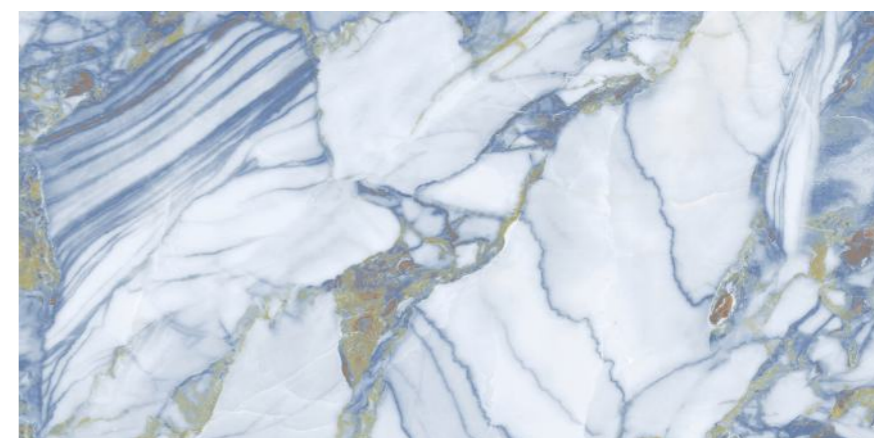

**BALTIC
BLUE**

Size :
600x1200MM

Thickness :
9MM

Finish :
GLOSSY

Random : 4