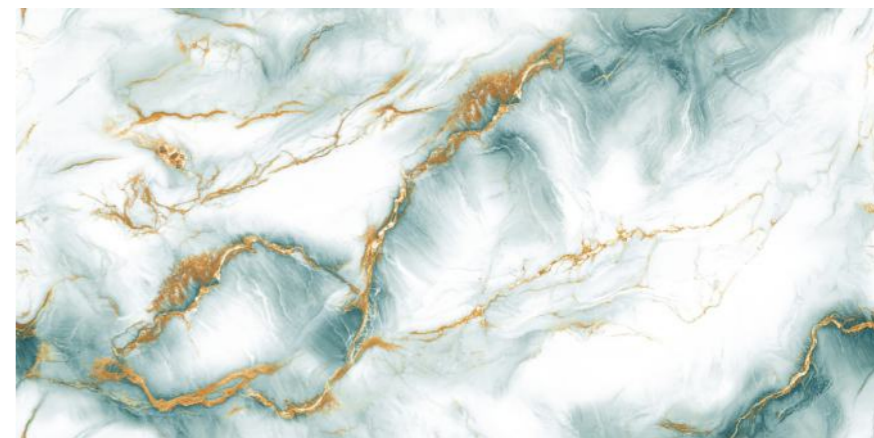

**SPIDEY
JADE**

Size :
600x1200MM

Thickness :
9MM

Finish :
GLOSSY

Random : 3