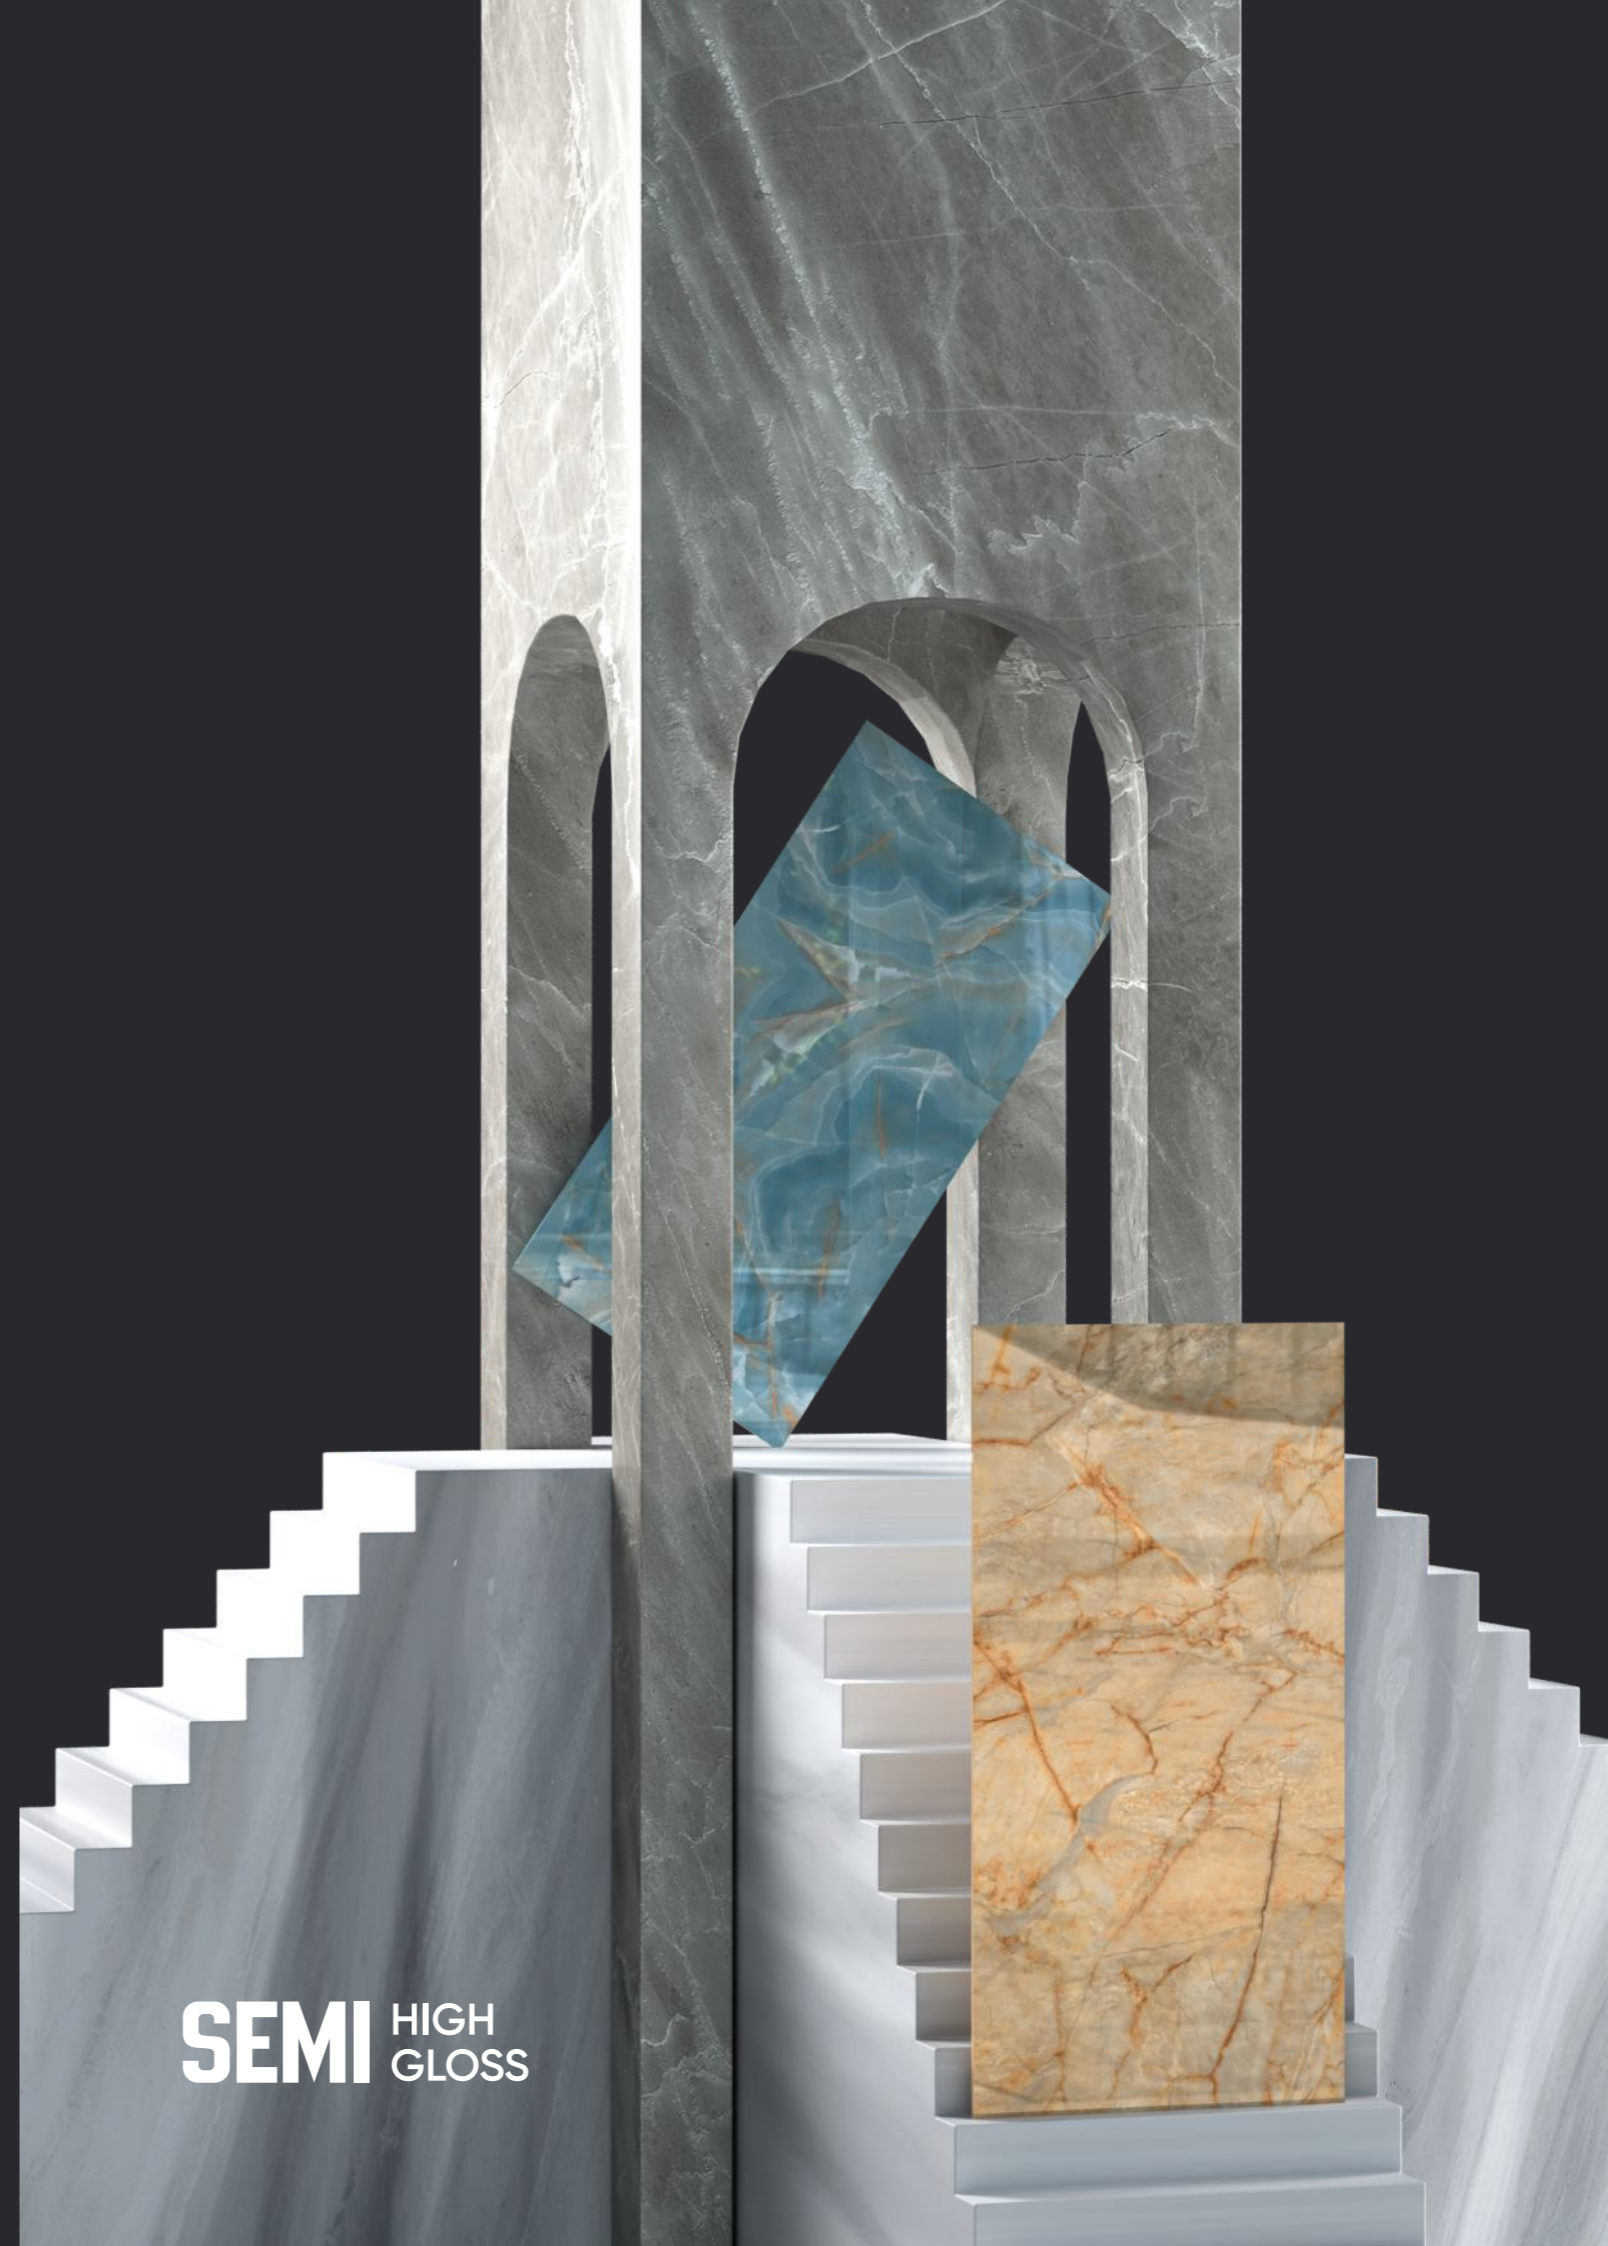

Their UV-resistant properties ensure lasting vibrance, even in sunlit spaces. Whether for modern homes or commercial settings, these tiles deliver effortless maintenance, timeless beauty, and superior performance, making them the perfect choice for those who seek sophistication with strength.

SEMI HIGH
GLOSS