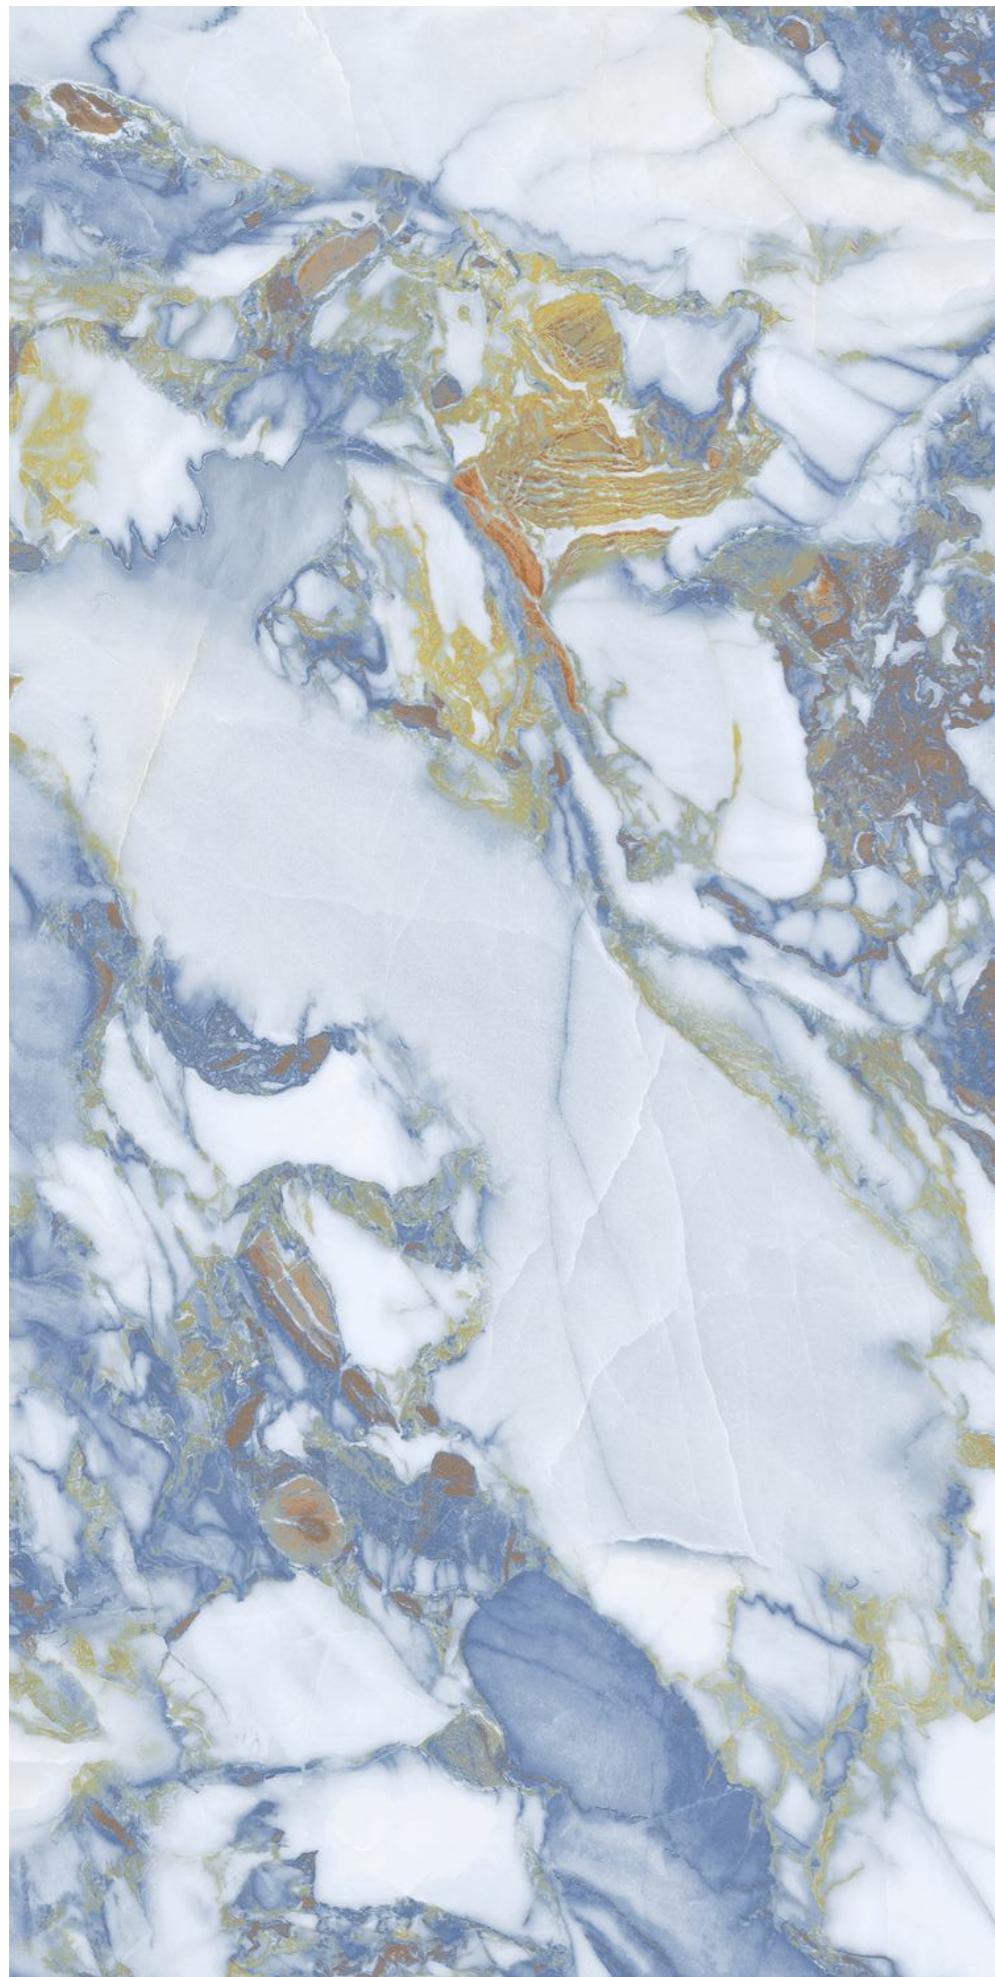

Size :
600x1200MM

Thickness :
9MM

Finish :
GLOSSY

Random : 4

**ASICUS
BLACK**

SEMI HIGH
GLOSS

**BALTIC
BLUE**

Size :
600x1200MM