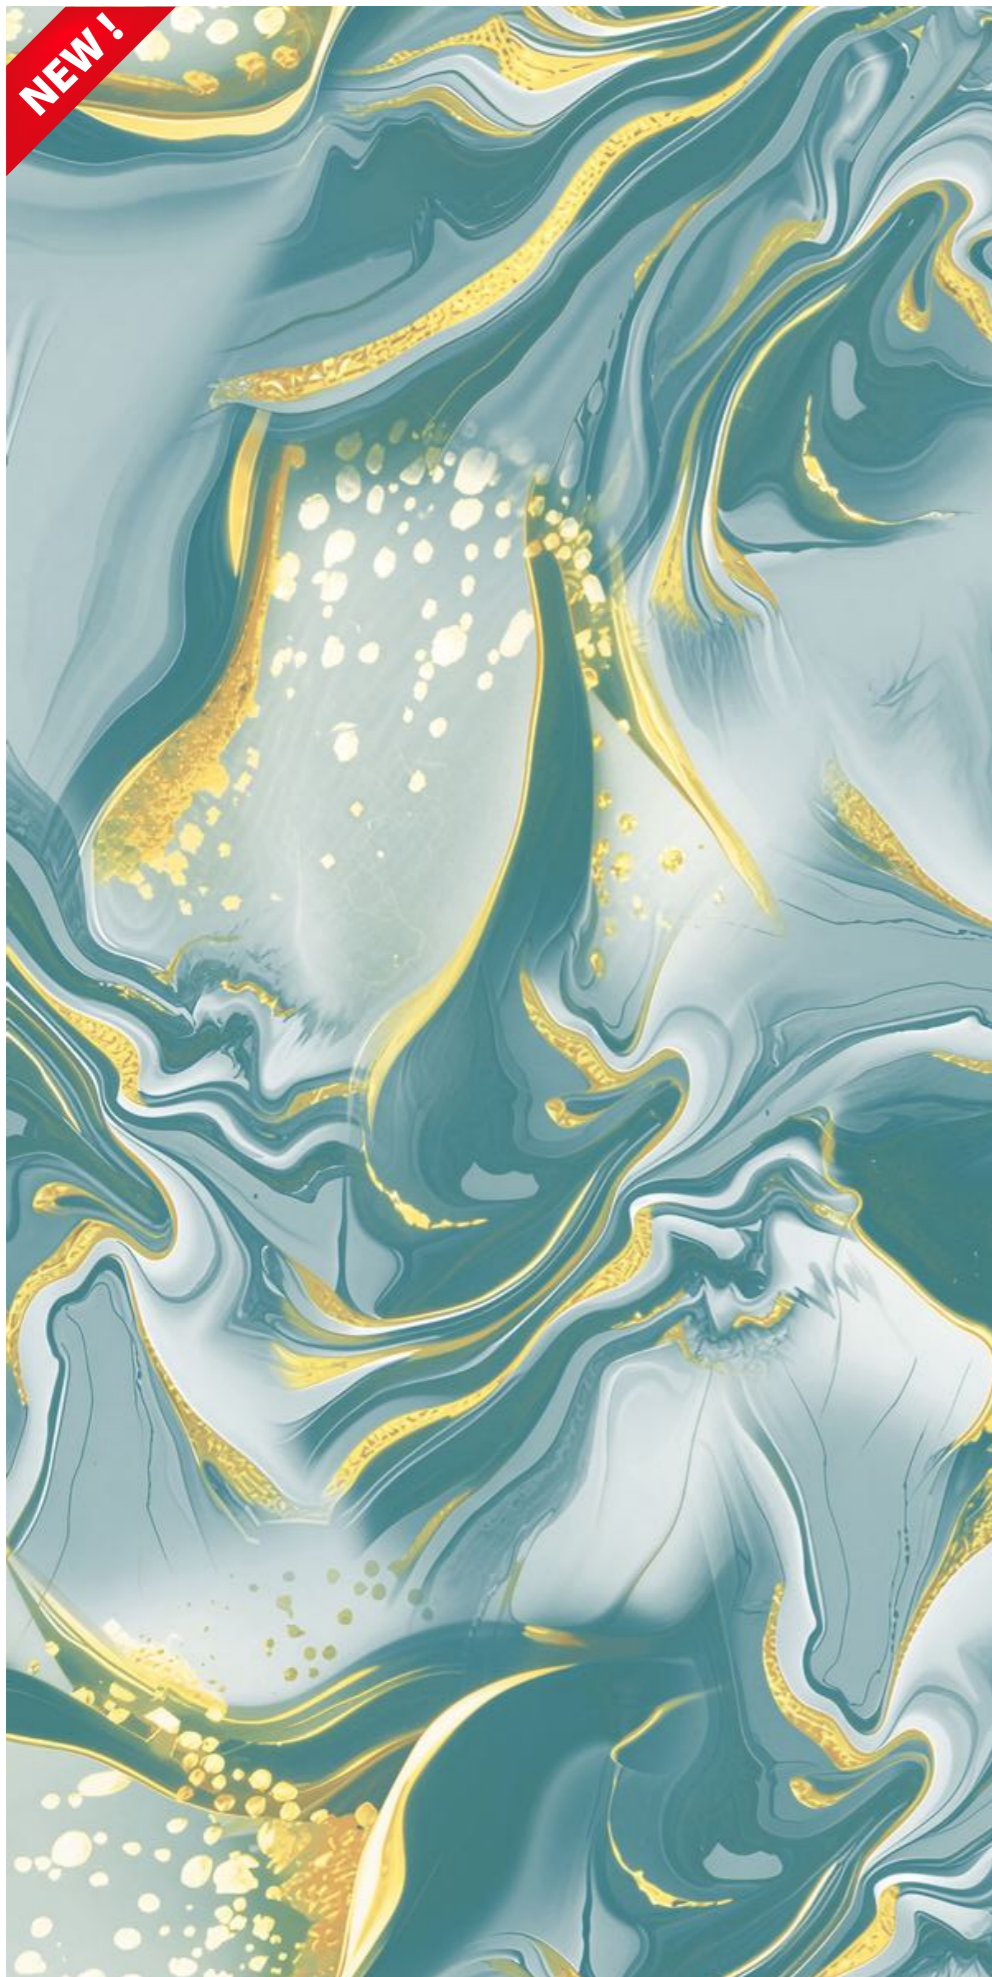

SEMI HIGH GLOSS