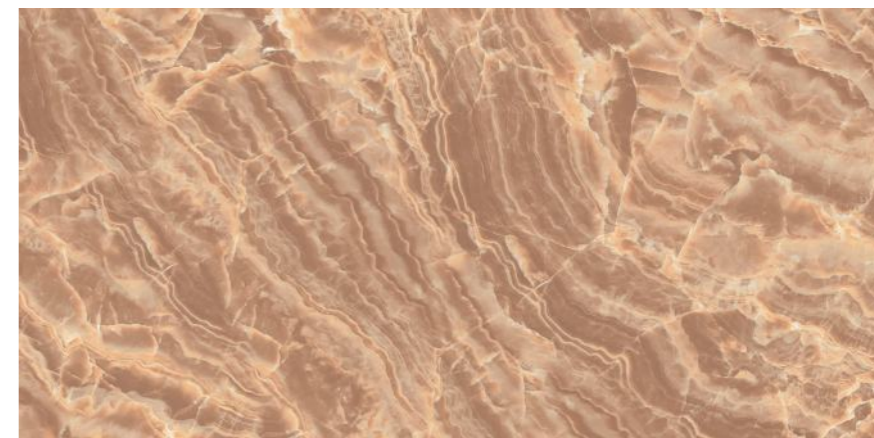

CONCONRD
NATURA

Size :
600x1200MM

Thickness :
9MM

Finish :
GLOSSY

Random : 4

CONCONRD
NATURA

SEMI HIGH
GLOSS

Random : 4