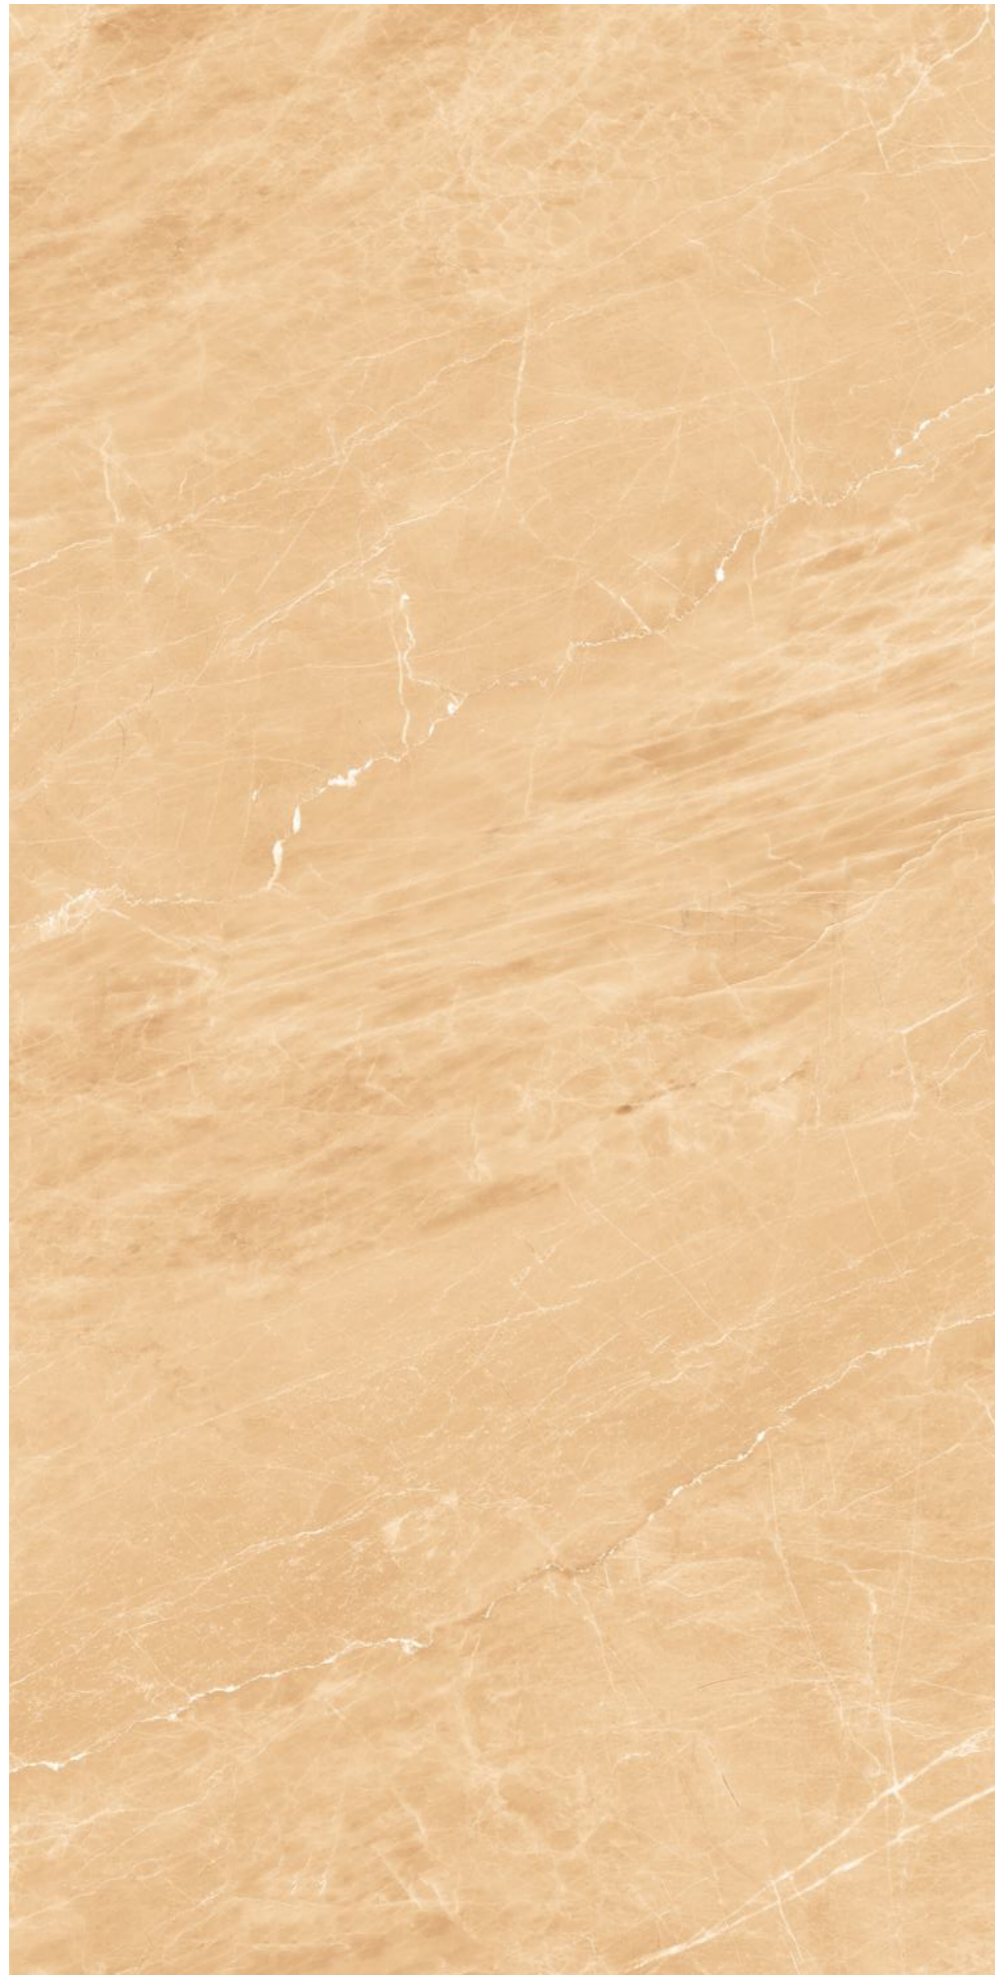

SEMI HIGH
GLOSS