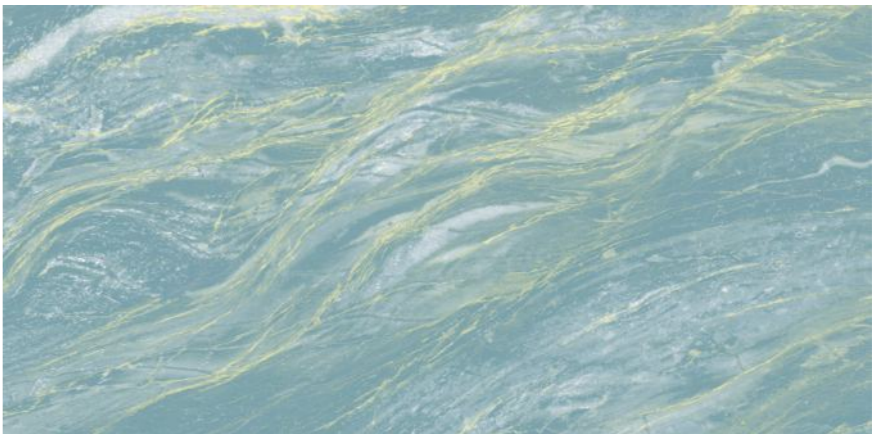

**RUYA
AQUA**

Size :
600x1200MM

Thickness :
9MM

Finish :
GLOSSY

Random : 4