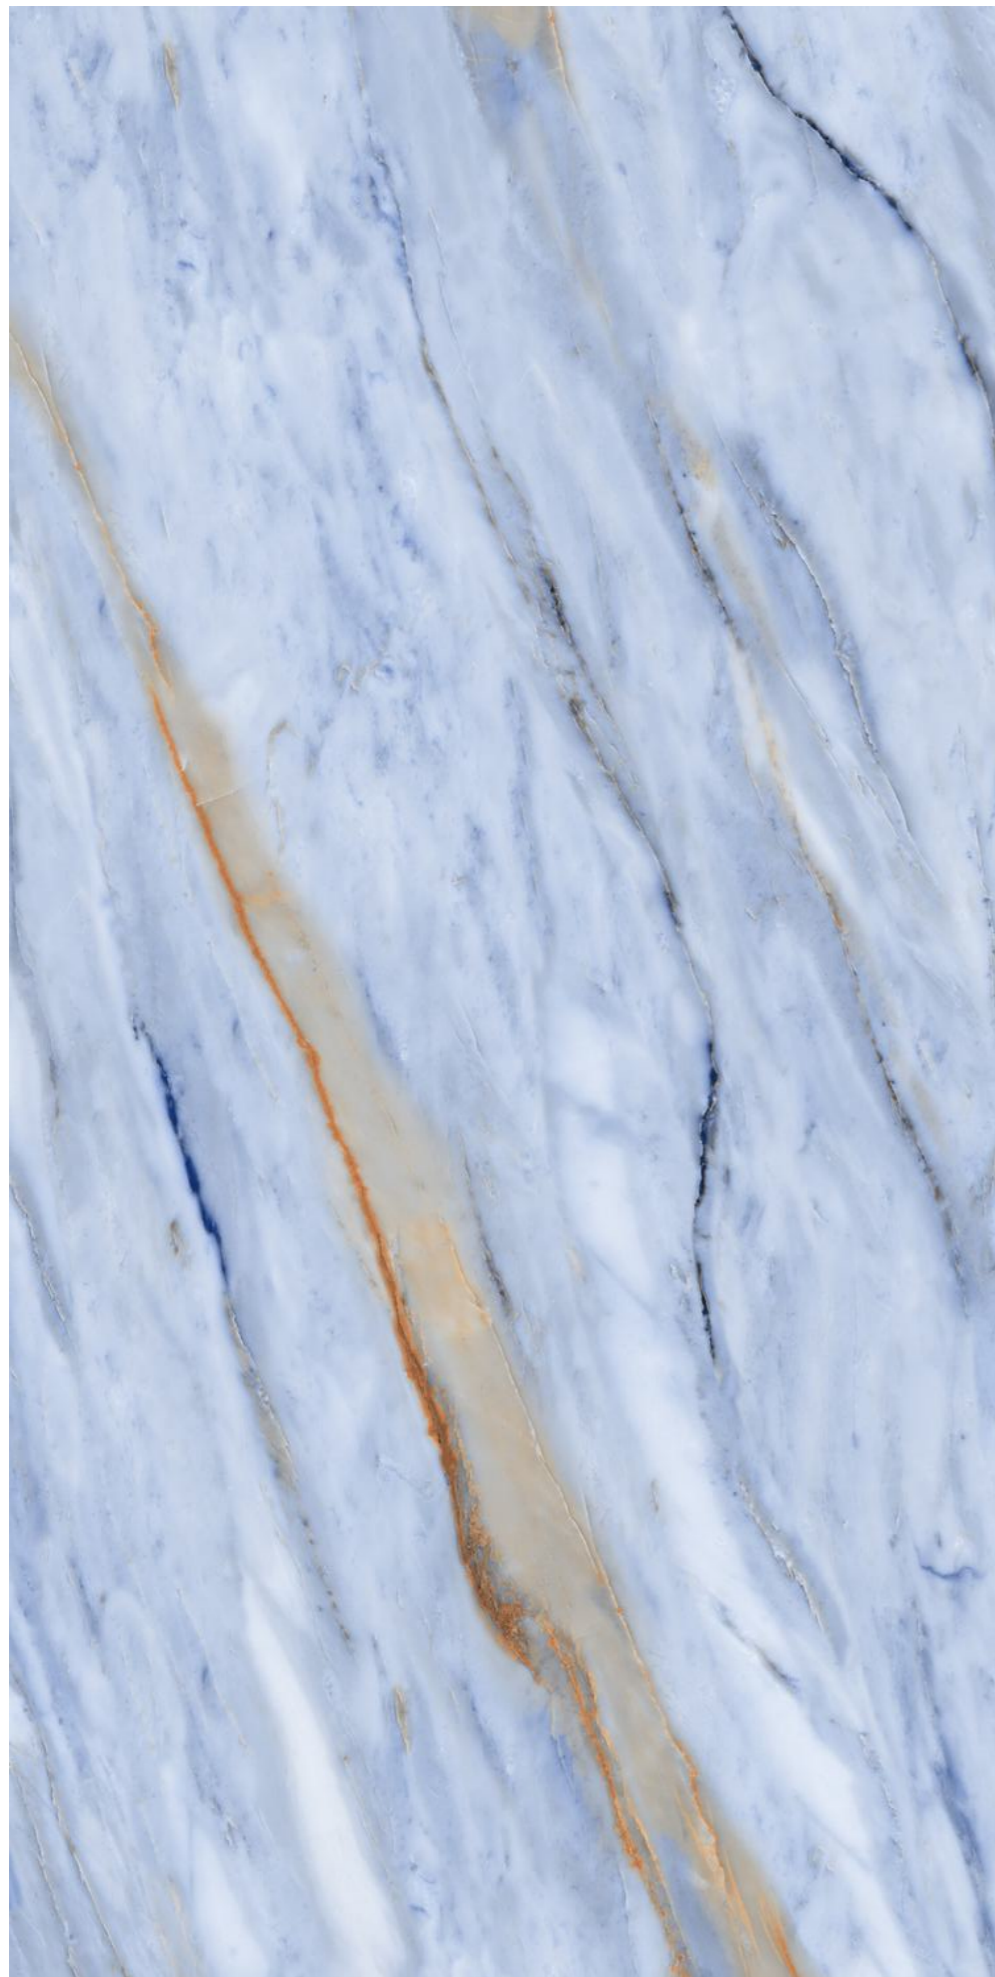

Finish :
GLOSSY

SEMI HIGH GLOSS

**MIRAGE
BLUE**

Size :
600x1200MM

Thickness :
9MM

Finish :
GLOSSY

Random : **3**

SEMI HIGH
GLOSS