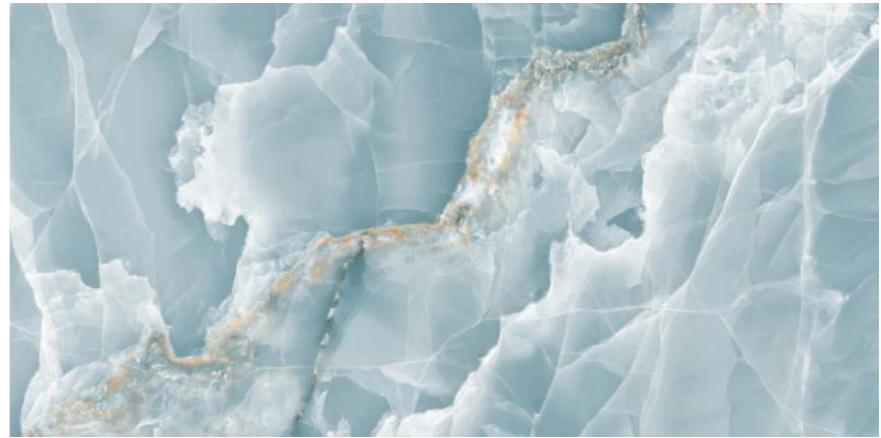

**MALAGA
AQUA**

Size :
600x1200MM

Thickness :
9MM

Finish :
GLOSSY

Random : 4