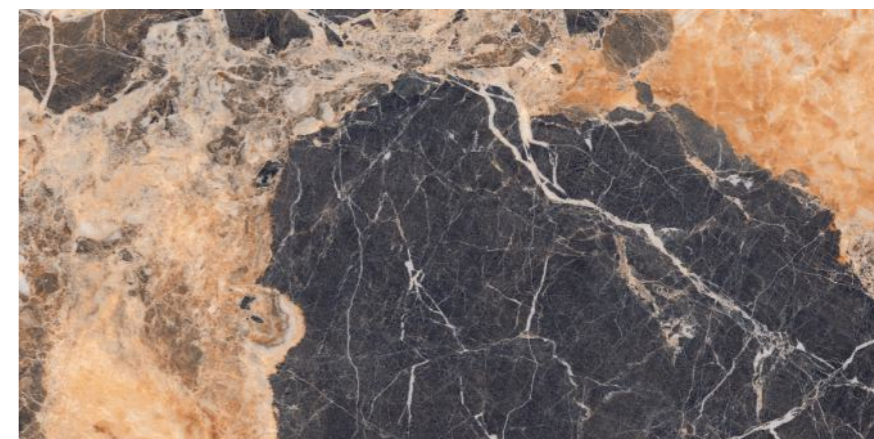

LEVEL MARMI
NERO

Size :
600x1200MM

Thickness :
9MM

Finish :
GLOSSY

Random : 4