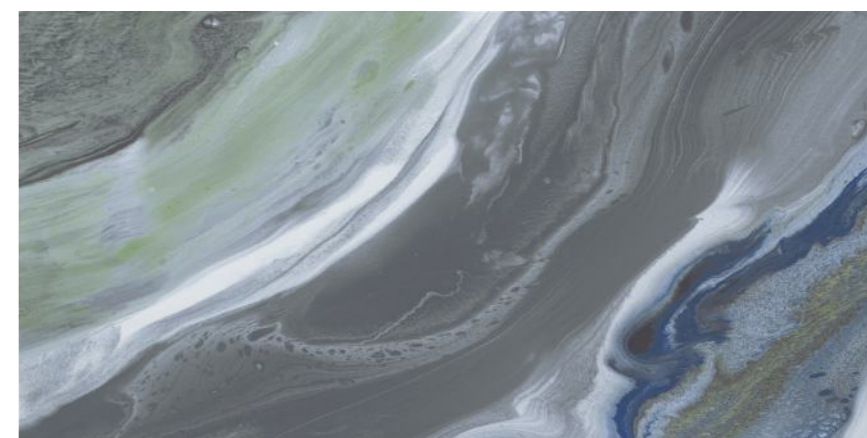

CONCONRD
NATURA

Size :
600x1200MM

Thickness :
9MM

Finish :
GLOSSY

Random : 4

CONCONRD
NATURA

SEMI HIGH
GLOSS

Random : 4