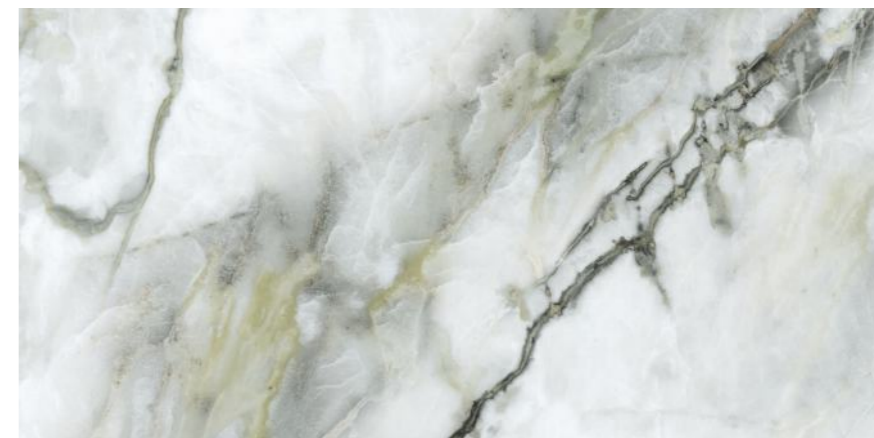

CLAIRE GREEN

Size :
600x1200MM

Thickness :
9MM

Finish :
GLOSSY

Random : 3