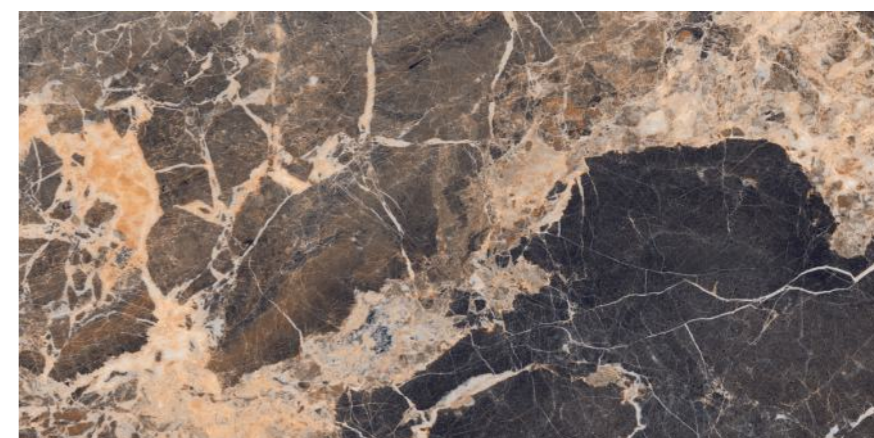

NEW!

SEMI HIGH GLOSS

LEVEL MARMI
NERO

Size :
600x1200MM

Thickness :
9MM

Finish :
GLOSSY

Random : 4

LEVEL MARMI
NERO