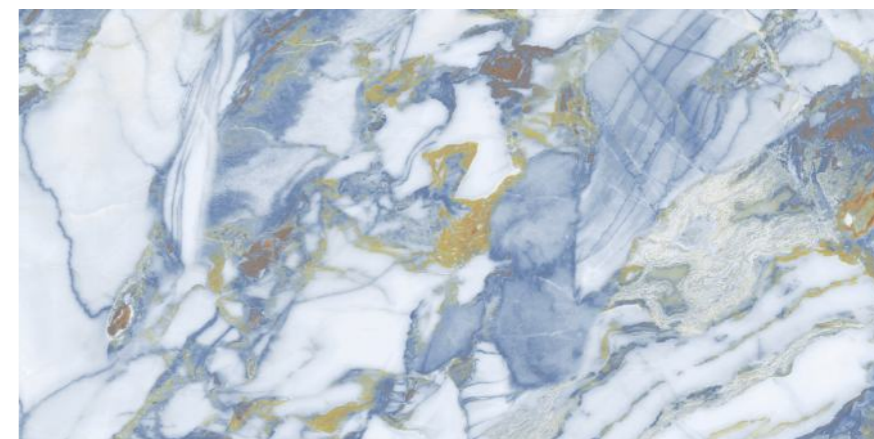

**BALTIC
BLUE**

Size :
600x1200MM

Thickness :
9MM

Finish :
GLOSSY

Random : 4