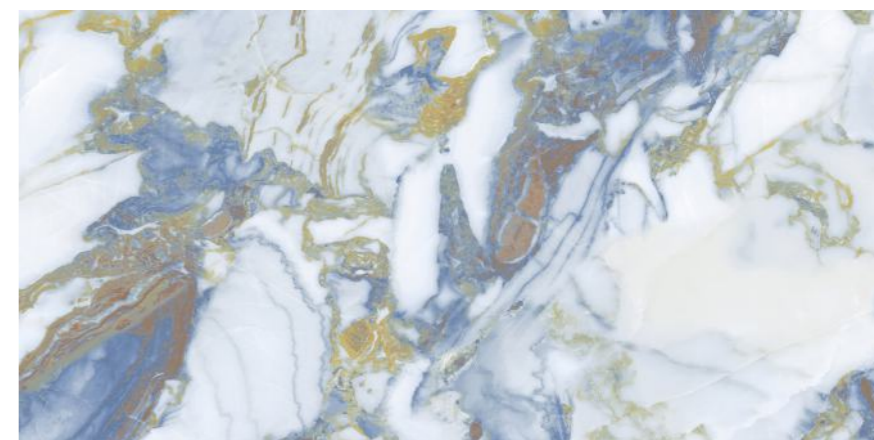

**BALTIC
BLUE**

Size :
600x1200MM

Thickness :
9MM

Finish :
GLOSSY

Random : 4