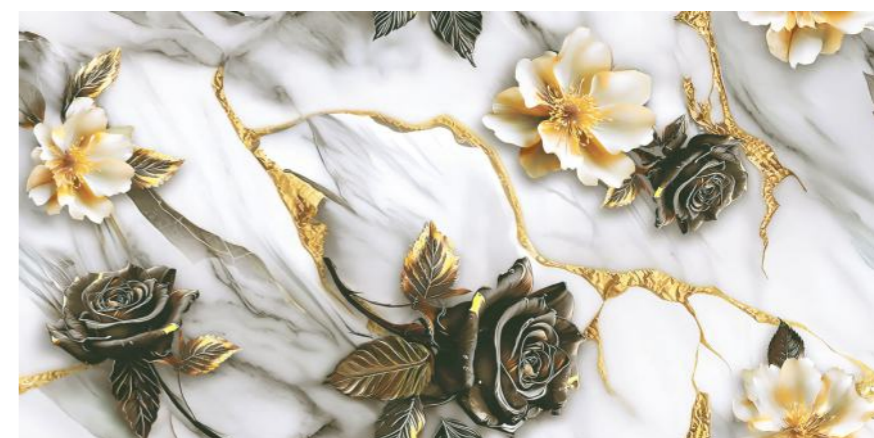

EN-LILAC
WHITE DECOR

Size :
600x1200MM

Thickness :
9MM

Finish :
GLOSSY

Random : 1

SEMI HIGH GLOSS

EN-
ROMANZO

Size :
600x1200MM