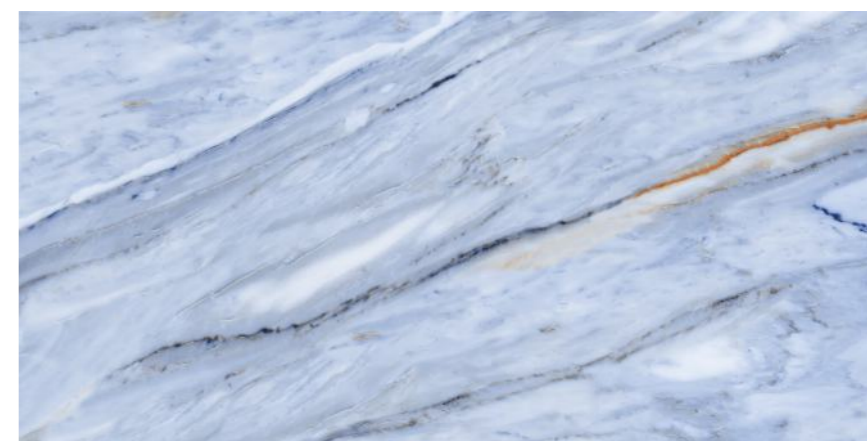

**MOZILLA
BLUE**

Size :
600x1200MM

Thickness :
9MM

Finish :
GLOSSY

Random : 4

SEMI HIGH
GLOSS

**OSMOS
AQUA**

Size :
600x1200MM