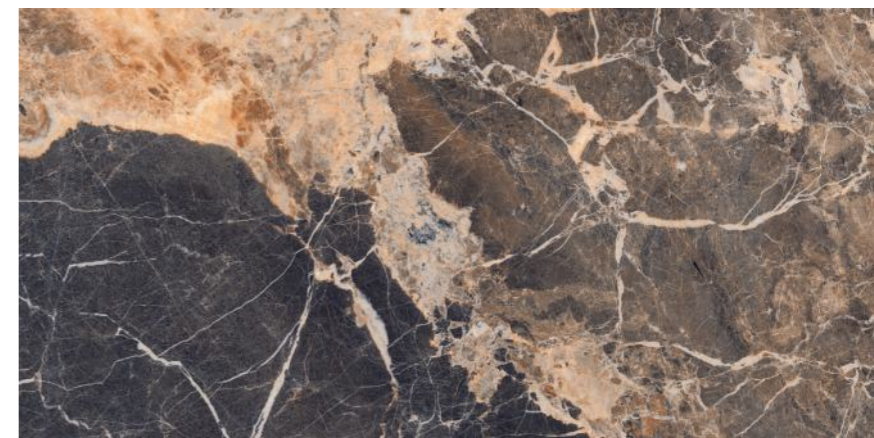

LEVEL MARMI
NERO

Size :
600x1200MM

Thickness :
9MM

Finish :
GLOSSY

Random : 4