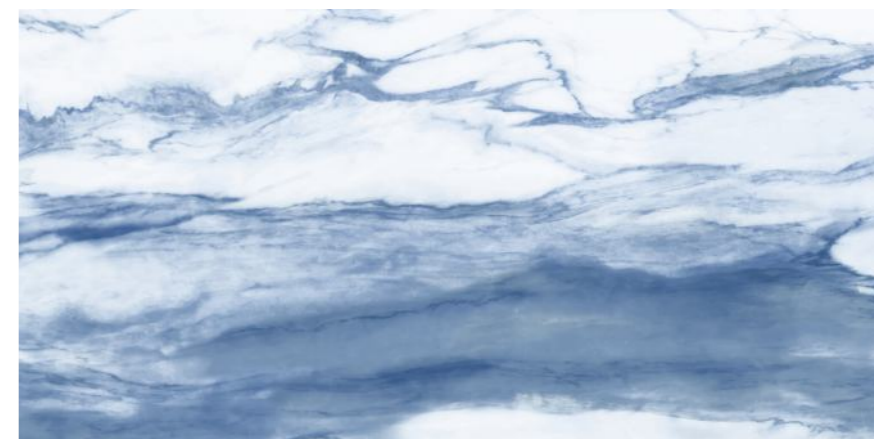

SEMI HIGH
GLOSS

TALCHER
BLUE

Size :
600x1200MM

Thickness :
9MM

Finish :
GLOSSY

Random : 4

SEMI HIGH
GLOSS

TALCHER
GREEN