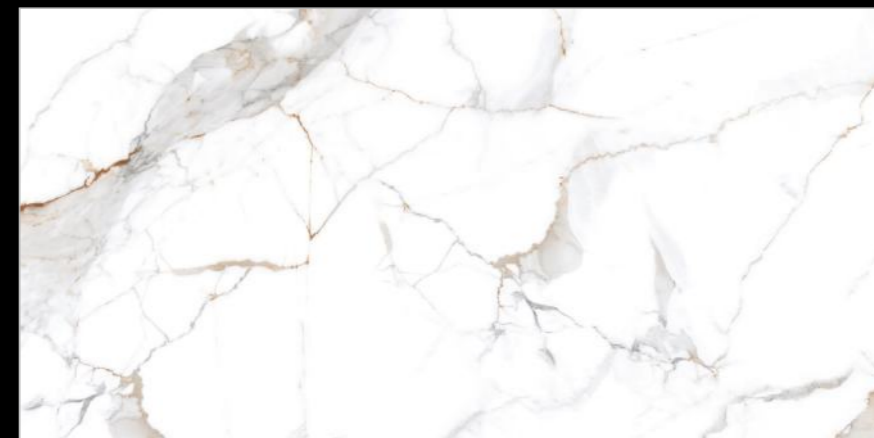

CASA GOLD

Size :
600x1200MM

Thickness :
9MM

Finish :
GLOSSY

Random : 4