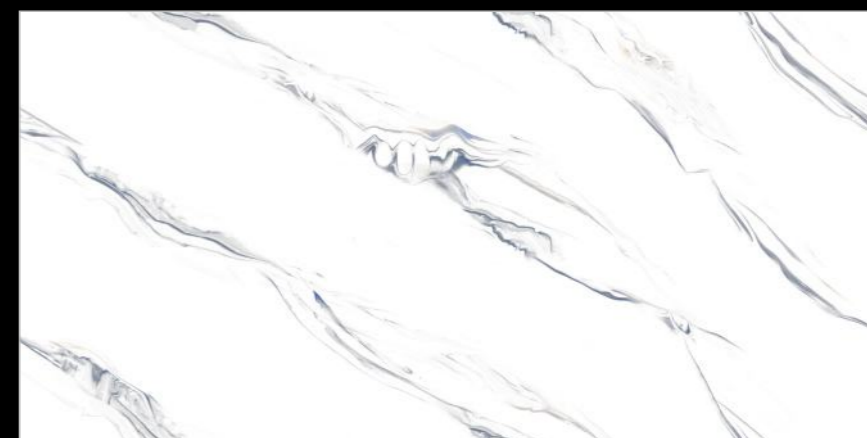

NEW!

statuario

COLLECTION

Random : 4

ST
1003

Size :
600x1200MM

Thickness :
9MM

Finish :
GLOSSY