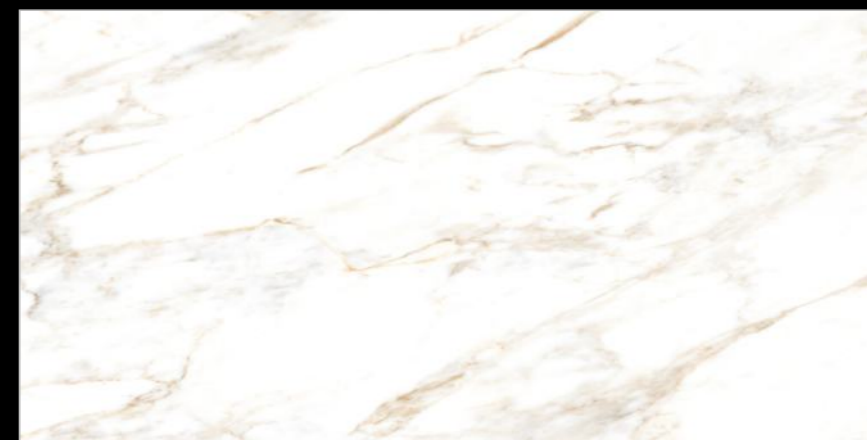

NEW!

statuario

COLLECTION

Random : 6

MIAS WHITE

Size :
600x1200MM

Thickness :
9MM

Finish :
GLOSSY