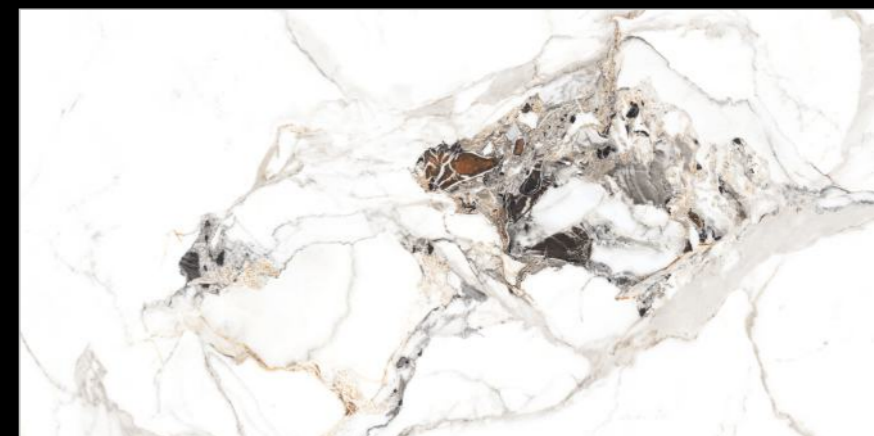

ROSSO VENATO

Size :
600x1200MM

Thickness :
9MM

Finish :
GLOSSY

Random : 4