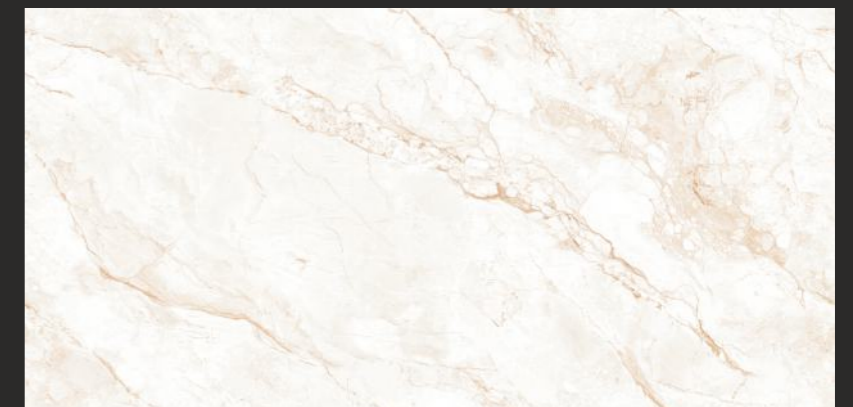

statuario
COLLECTION

LEXIRA
SURFACES LLP

EN-LASA
CREMA

Random : 4

Size :
600x1200MM

Thickness :
9MM

Finish :
GLOSSY