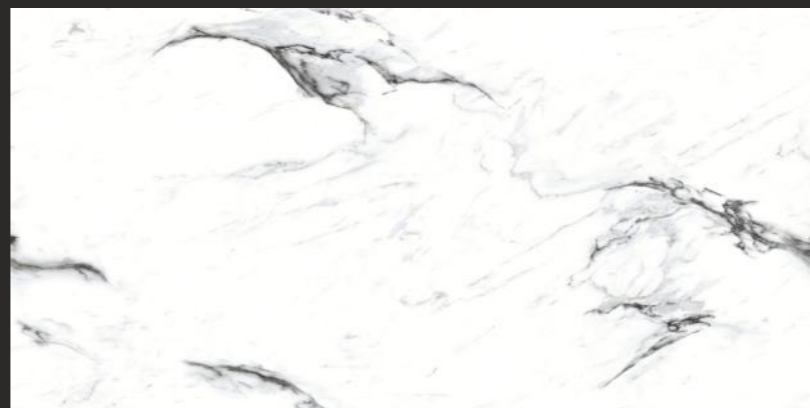

Size :
600x1200MM

Thickness :
9MM

Finish :
GLOSSY