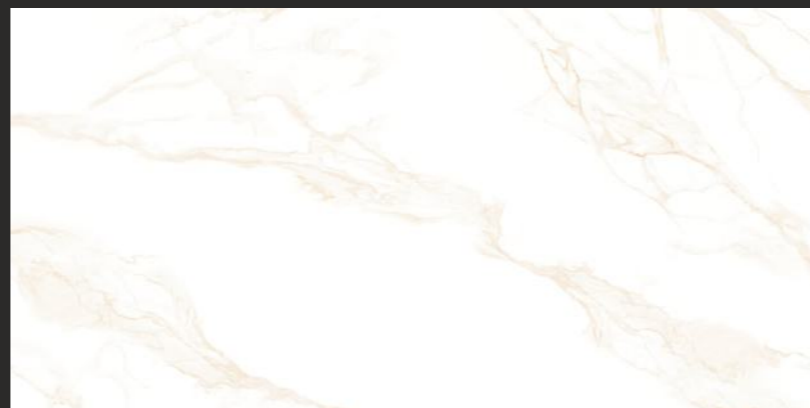

NEW!

statuario

COLLECTION

POLARIS GOLD WHITE

Random : 6

Size :
600x1200MM

Thickness :
9MM

Finish :
GLOSSY