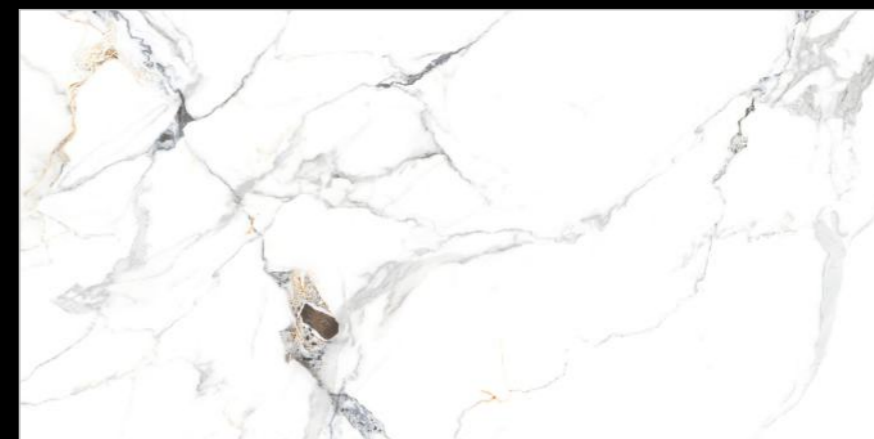

FINE CARARA

Size :
600x1200MM

Thickness :
9MM

Finish :
GLOSSY

Random : 4