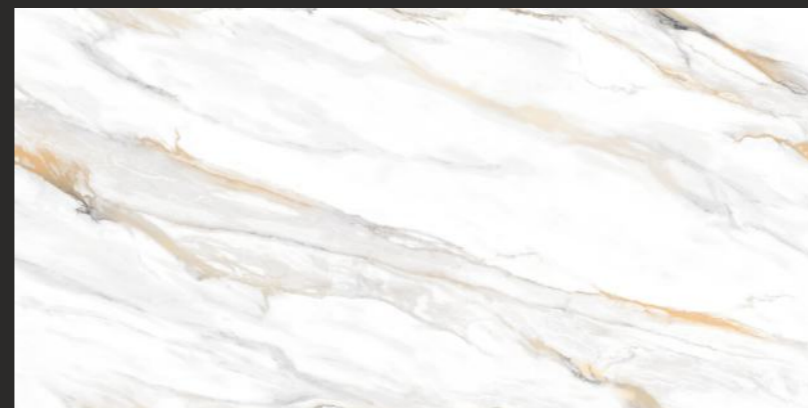

statuario
COLLECTION

LEXIRA
SURFACES LLP

EN-STATURIO
BERLIN

Random : 4

Size :
600x1200MM

Thickness :
9MM

Finish :
GLOSSY