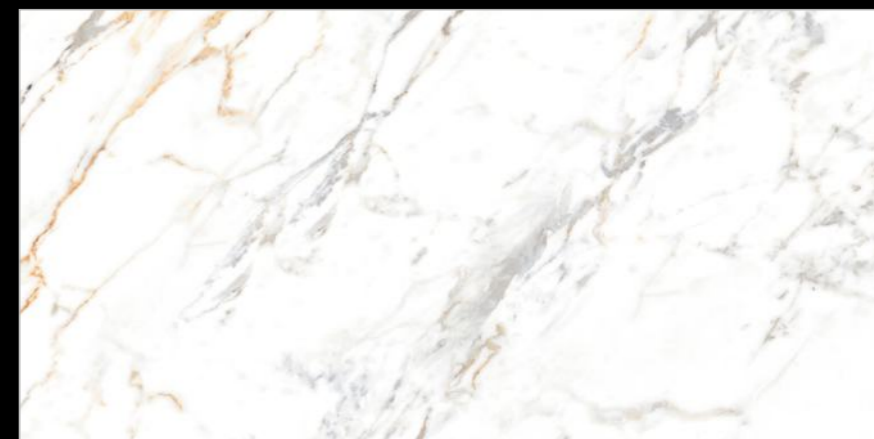

CARARA GOLD

Size :
600x1200MM

Thickness :
9MM

Finish :
GLOSSY

Random : 4