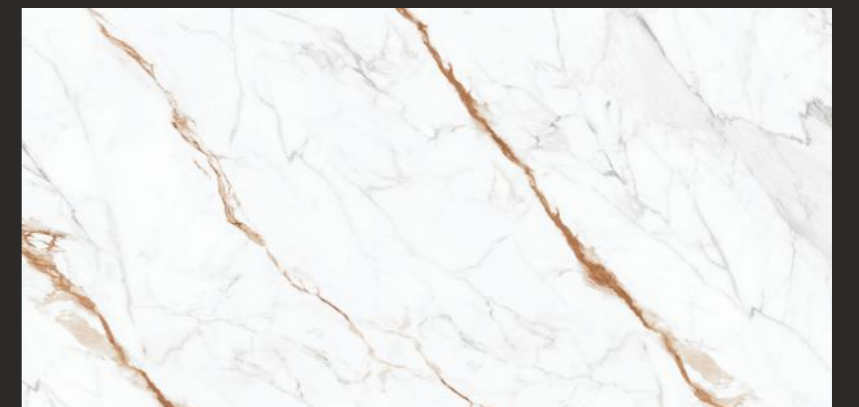

statuario

COLLECTION

OCTA RED

Random : 4

Size :
600x1200MM

Thickness :
9MM

Finish :
GLOSSY

NEW!