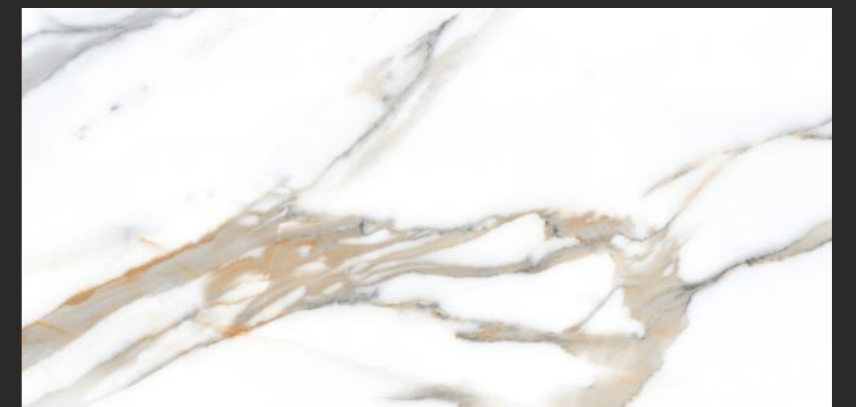

Size :
600x1200MM

Thickness :
9MM

Finish :
GLOSSY