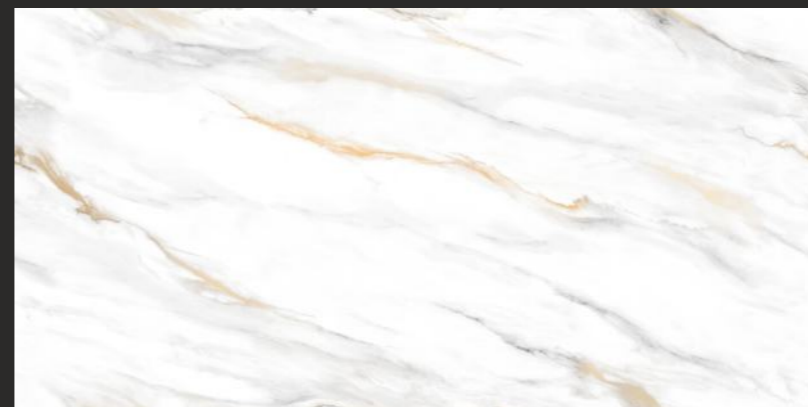

statuario
COLLECTION

LEXIRA
SURFACES LLP

EN-STATURIO
BERLIN

Random : 4

Size :
600x1200MM

Thickness :
9MM

Finish :
GLOSSY