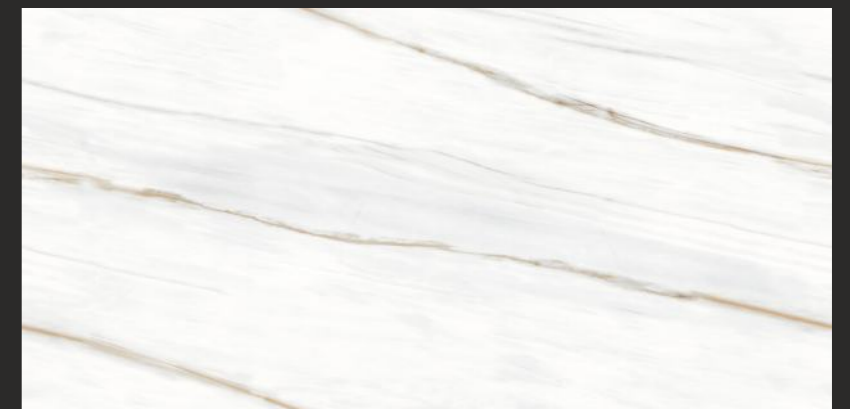

statuario
COLLECTION

LEXIGA
SURFACES LLP

EN-DOVER
WHITE

Random : 4

Size :
600x1200MM

Thickness :
9MM

Finish :
GLOSSY