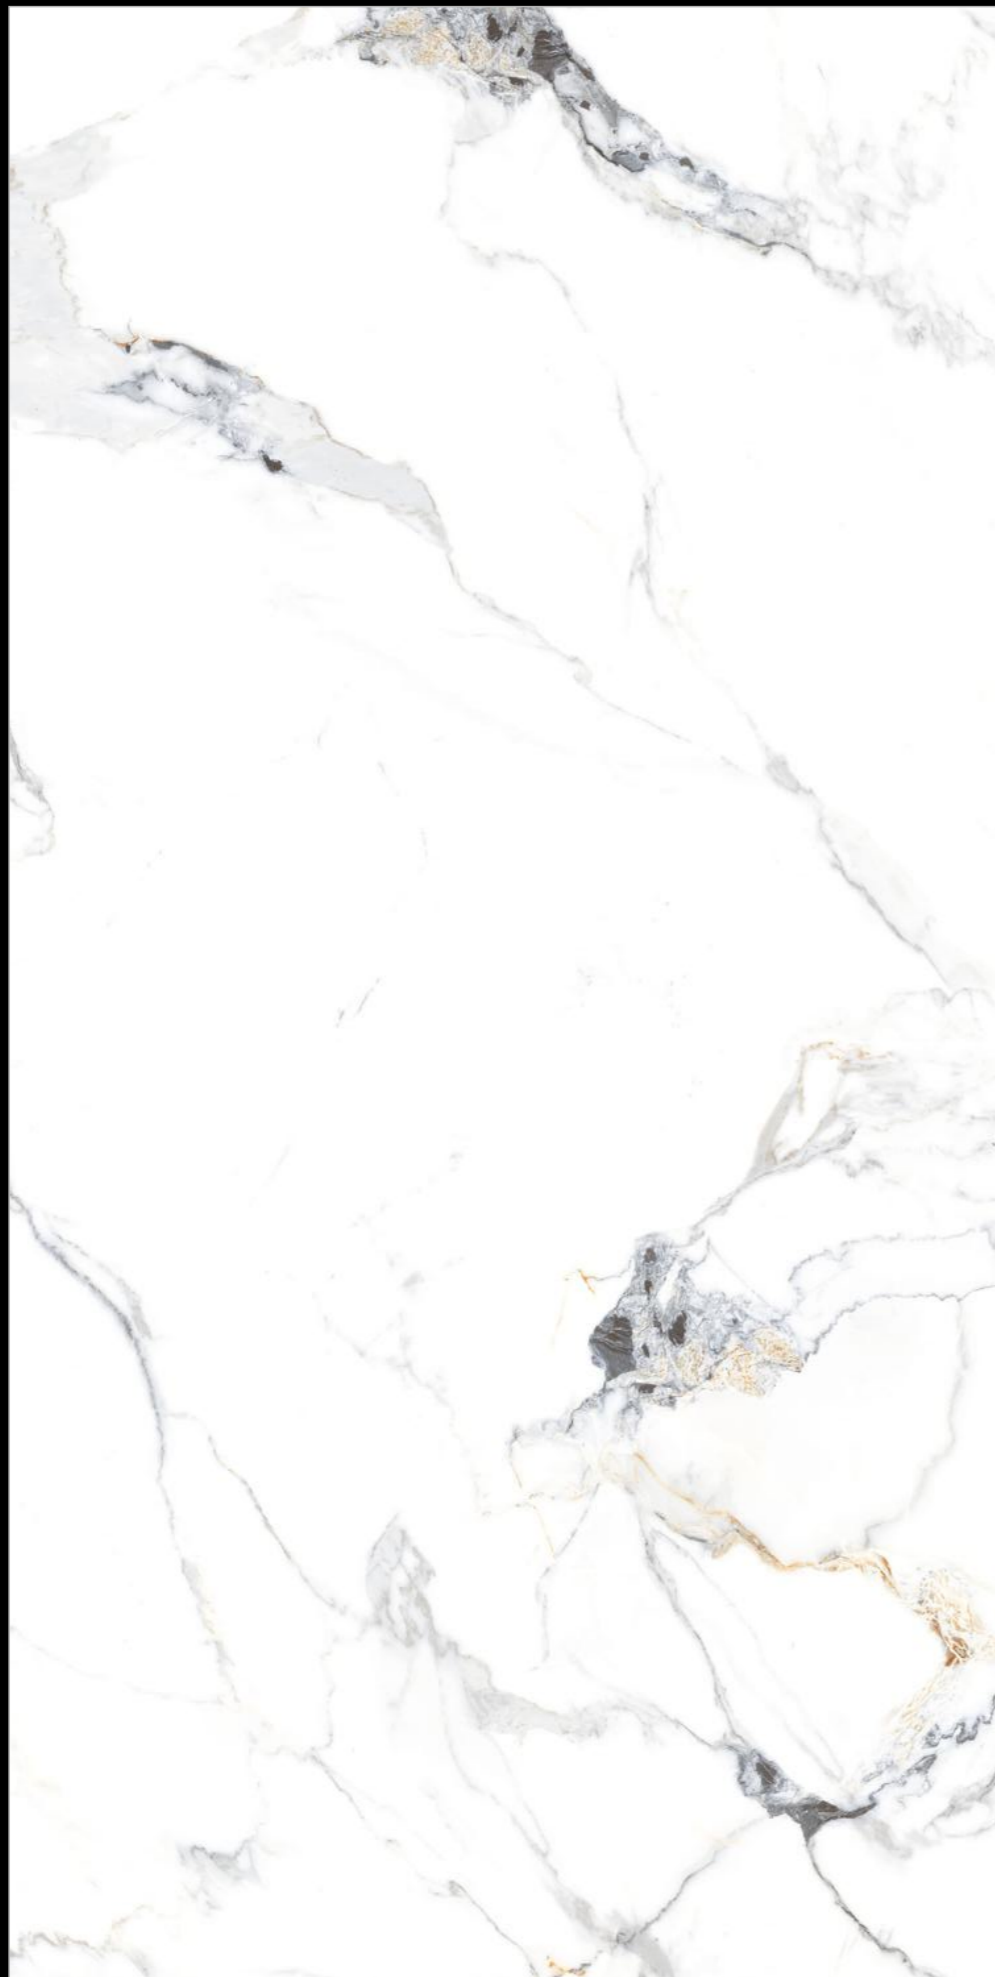

statuario

COLLECTION