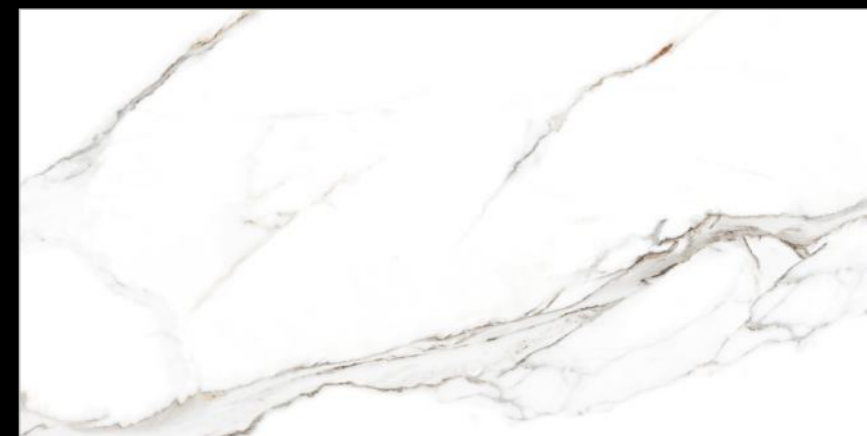

ANTALYA GREY

Size :
600x1200MM

Thickness :
9MM

Finish :
GLOSSY

Random : 4