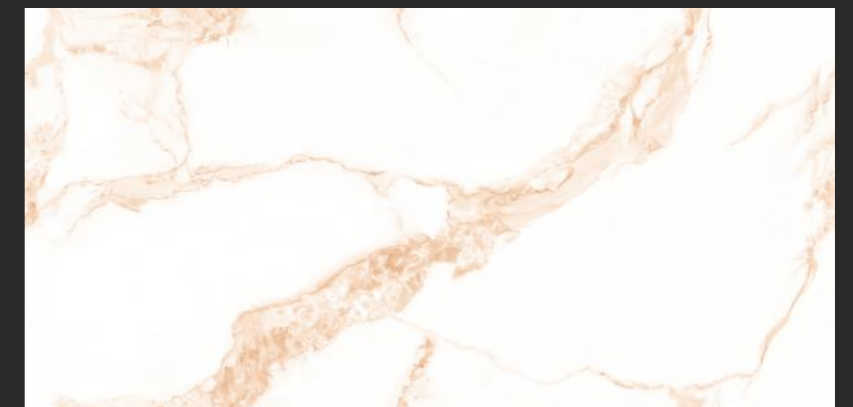

Size :
600x1200MM

Thickness :
9MM

Finish :
GLOSSY