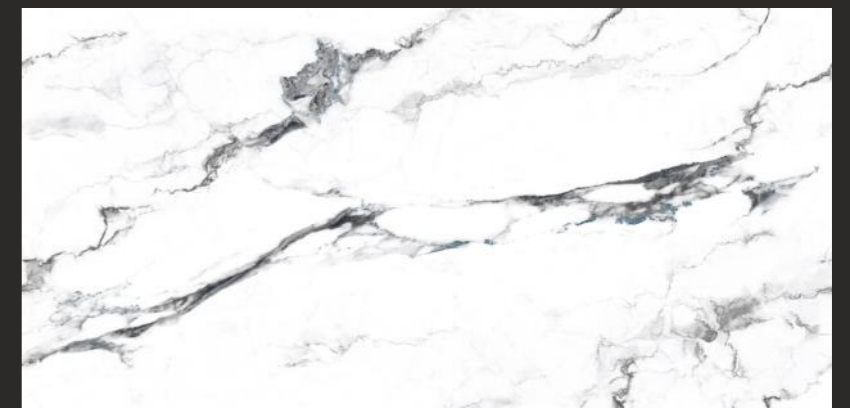

Size :
600x1200MM

Thickness :
9MM

Finish :
GLOSSY