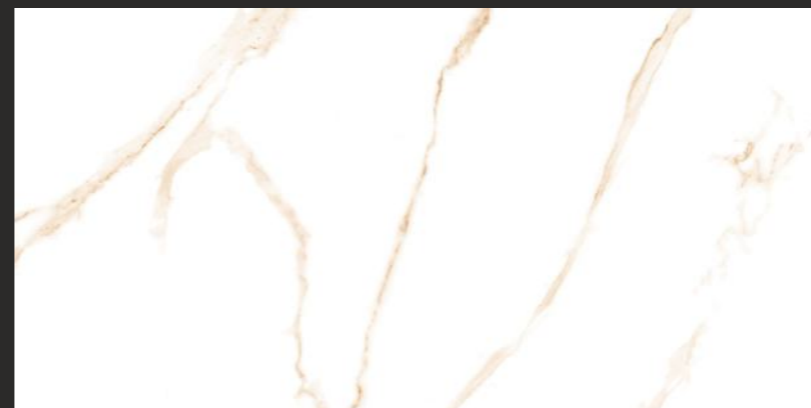

Size :
600x1200MM

Thickness :
9MM

Finish :
GLOSSY