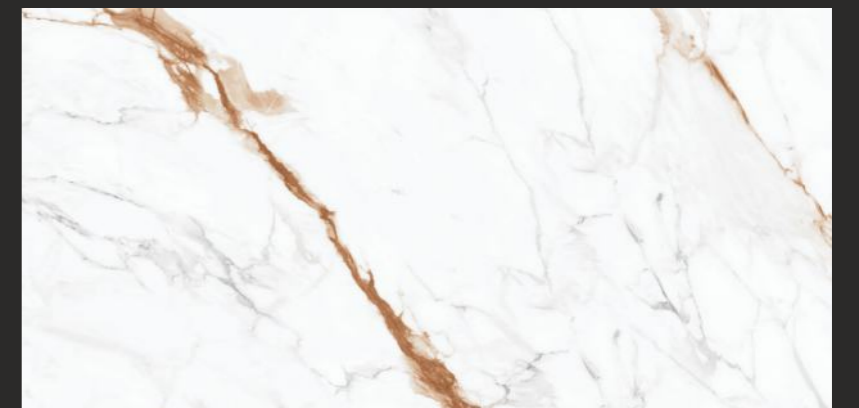

statuario

COLLECTION

OCTA RED

Random : 4

Size :
600x1200MM

Thickness :
9MM

Finish :
GLOSSY

NEW!