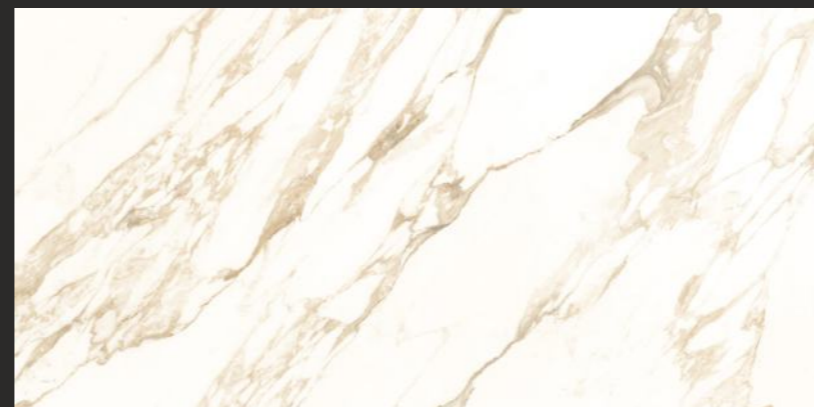

statuario

COLLECTION

NAOS RIVERGOLD

Random : 5

Size :
600x1200MM

Thickness :
9MM

Finish :
GLOSSY

NEW!