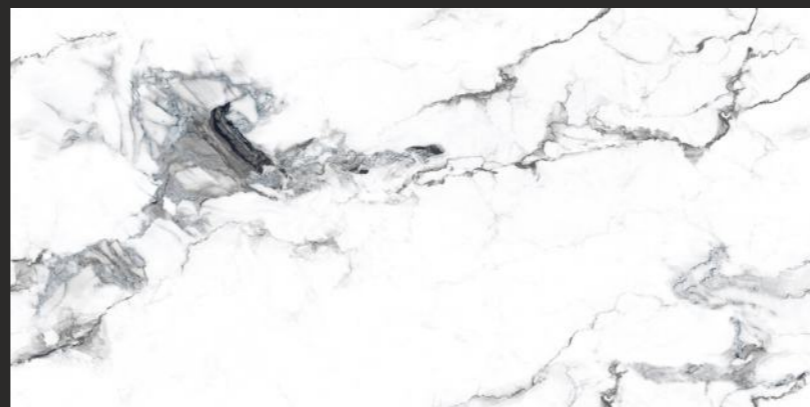

Size :
600x1200MM

Thickness :
9MM

Finish :
GLOSSY