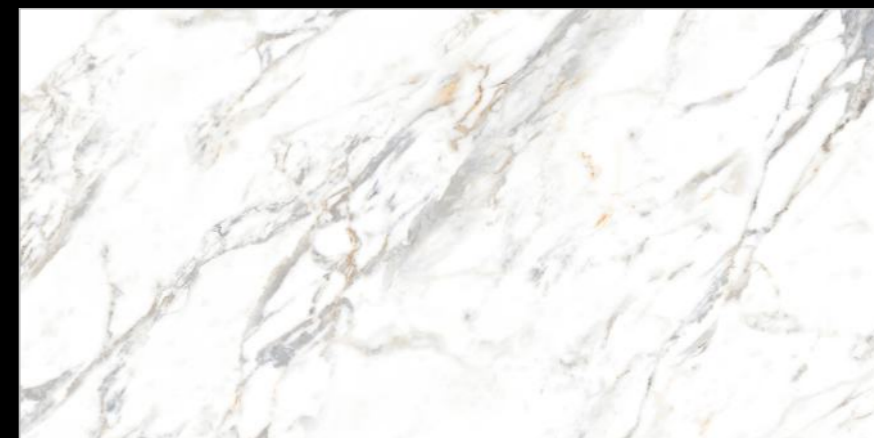

CARARA GOLD

Size :
600x1200MM

Thickness :
9MM

Finish :
GLOSSY

Random : 4