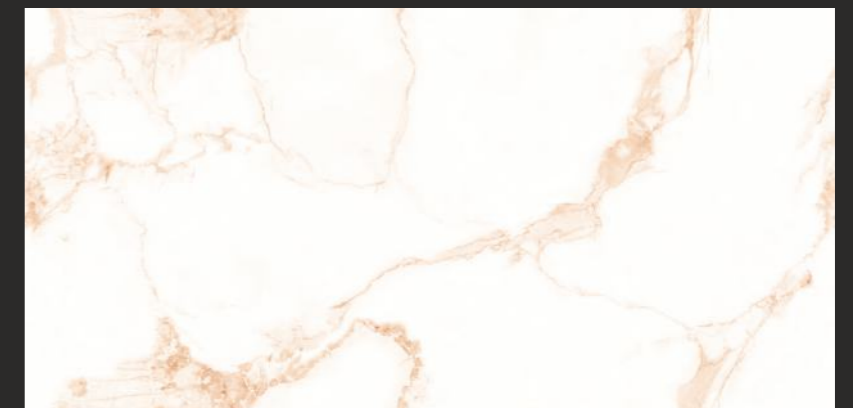

Size :
600x1200MM

Thickness :
9MM

Finish :
GLOSSY