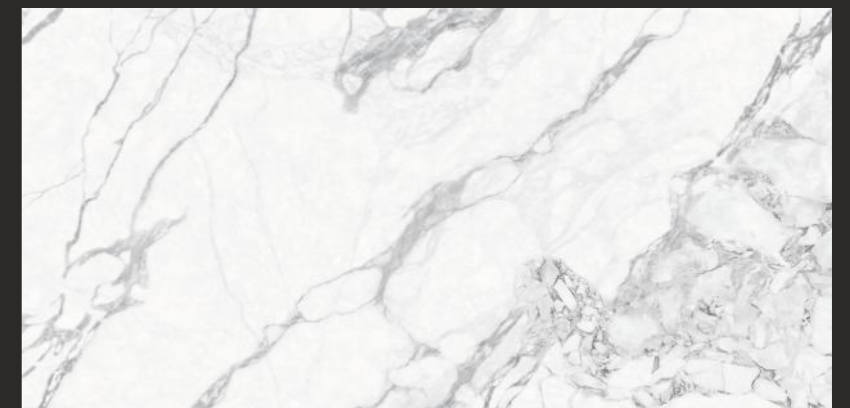

Size :
600x1200MM

Thickness :
9MM

Finish :
GLOSSY