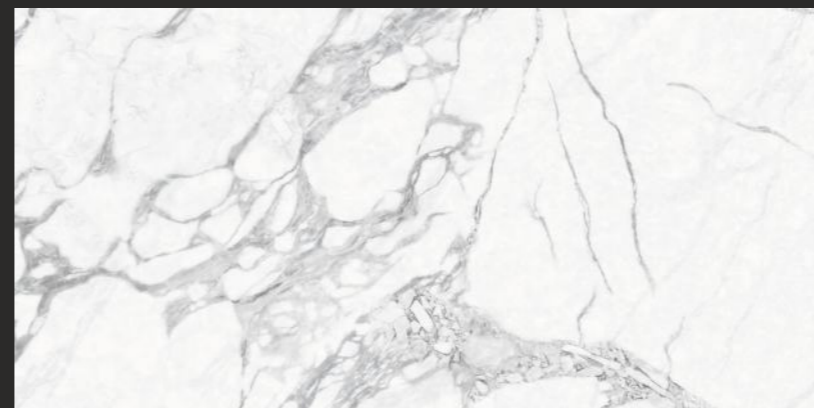

Size :
600x1200MM

Thickness :
9MM

Finish :
GLOSSY