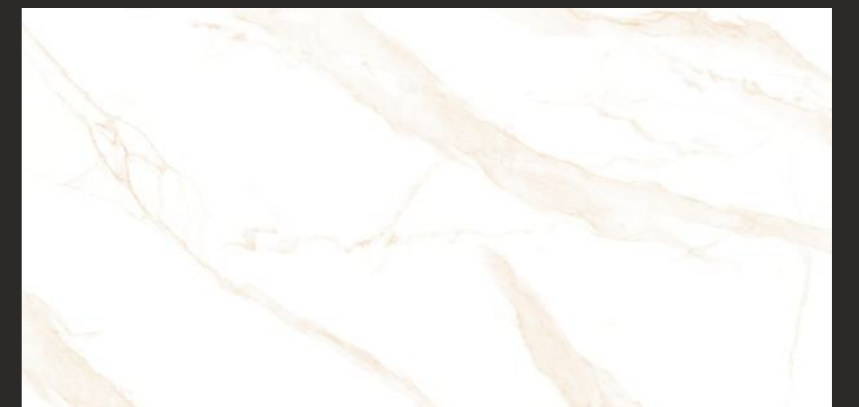

NEW!

statuario

COLLECTION

POLARIS GOLD WHITE

Random : 6

Size :
600x1200MM

Thickness :
9MM

Finish :
GLOSSY