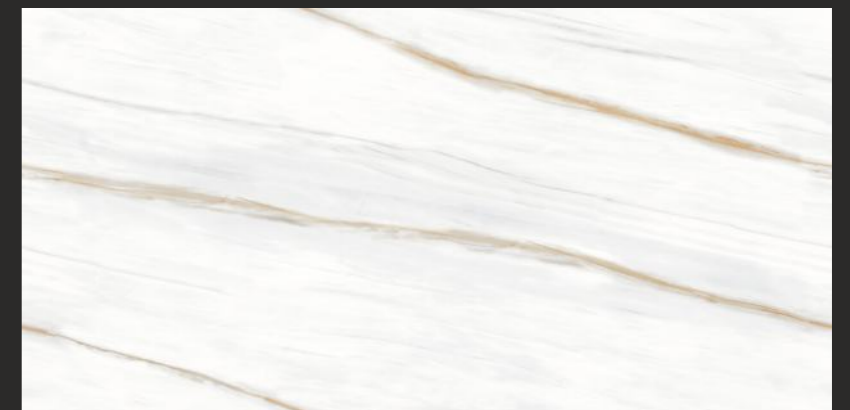

statuario
COLLECTION

LEXIGA
SURFACES LLP

EN-DOVER
WHITE

Random : 4

Size :
600x1200MM

Thickness :
9MM

Finish :
GLOSSY