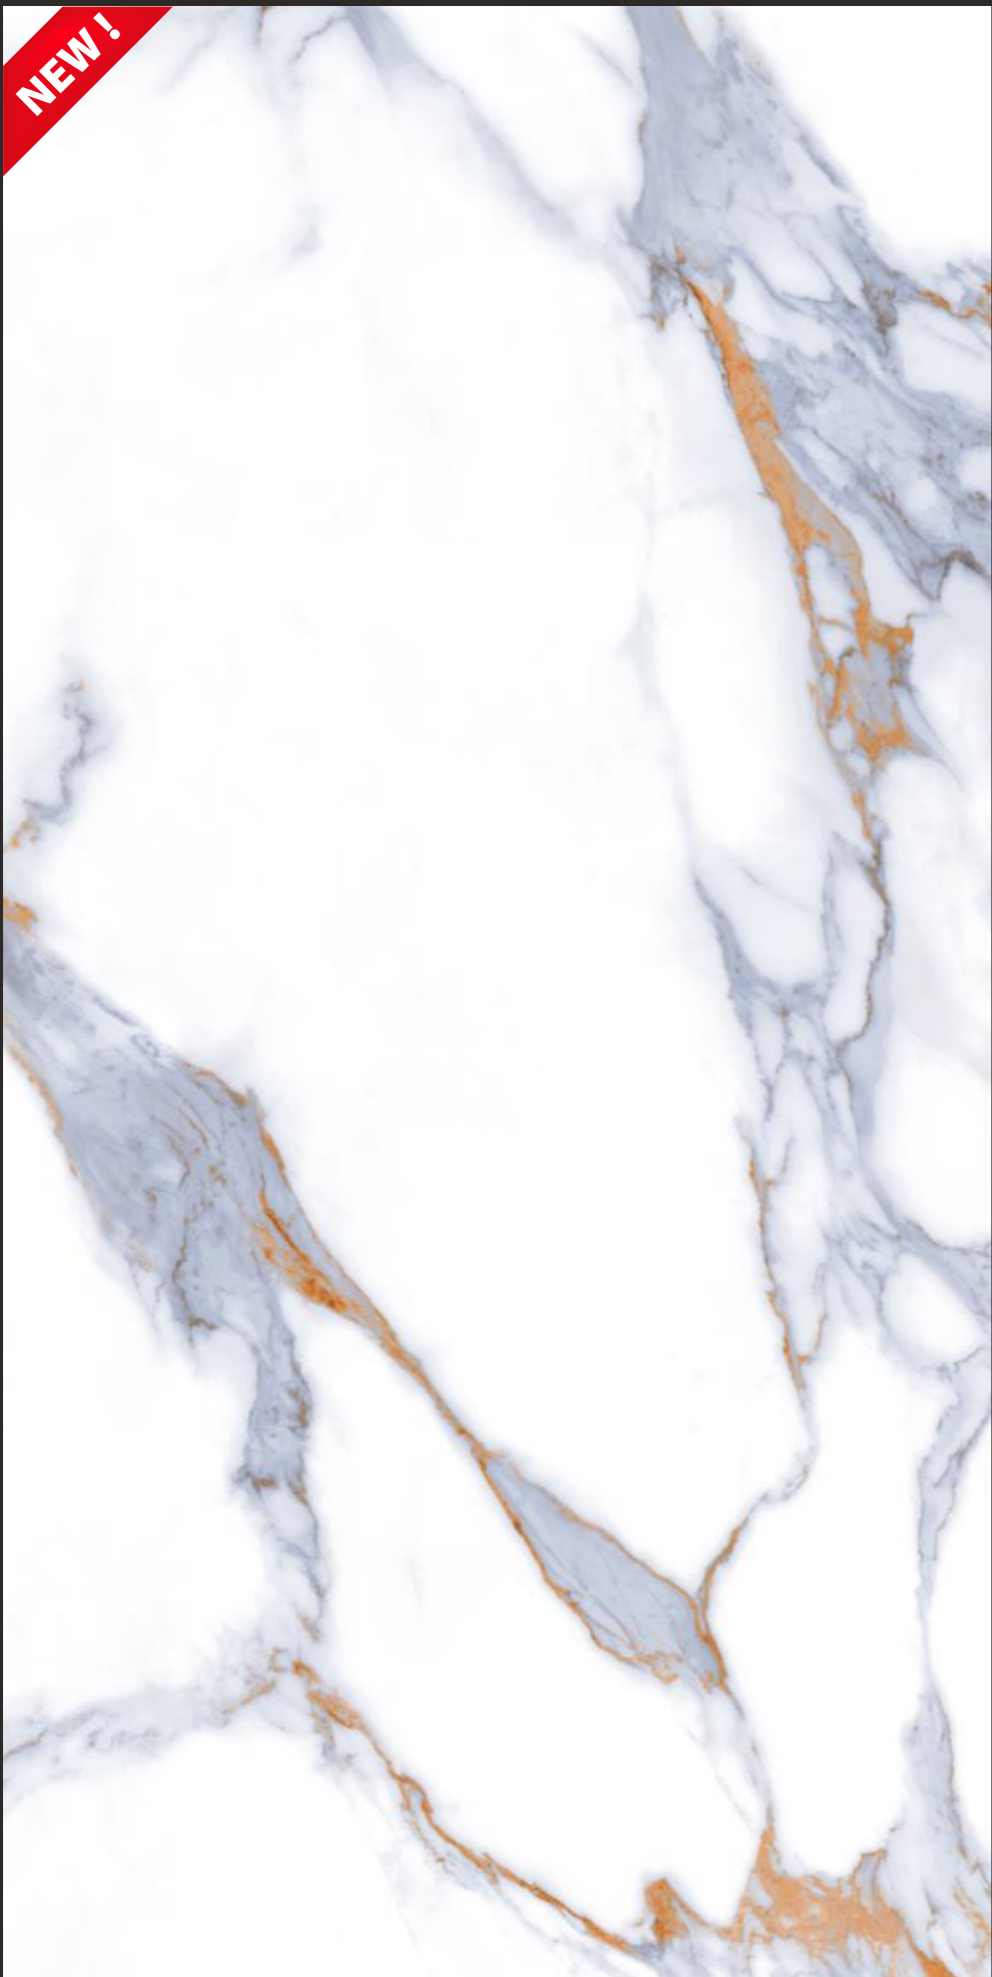

NEW!

statuario

COLLECTION

ST-
1006