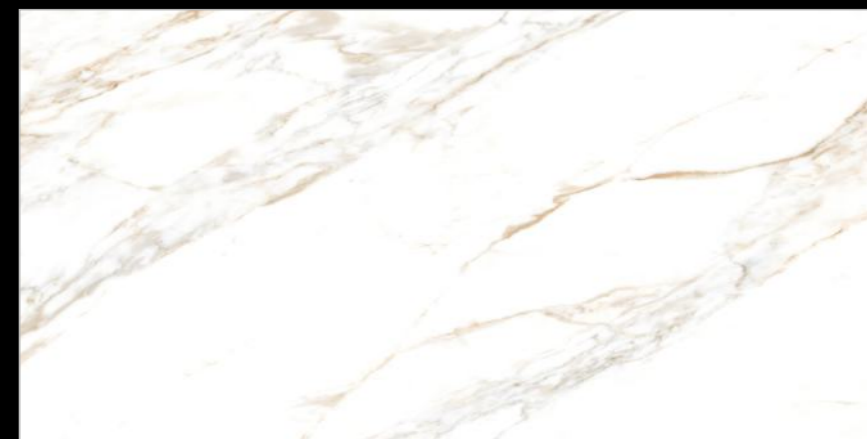

NEW!

statuario

COLLECTION

Random : 6

MIAS WHITE

Size :
600x1200MM

Thickness :
9MM

Finish :
GLOSSY