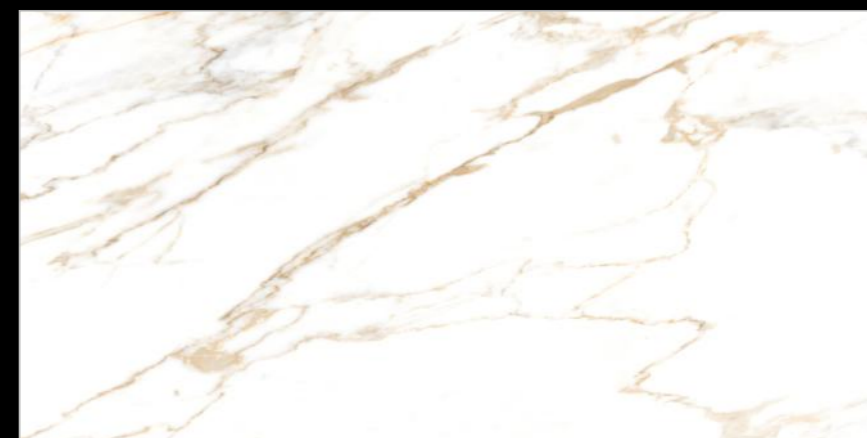

NEW!

statuario

COLLECTION

Random : 6

MIAS WHITE

Size :
600x1200MM

Thickness :
9MM

Finish :
GLOSSY