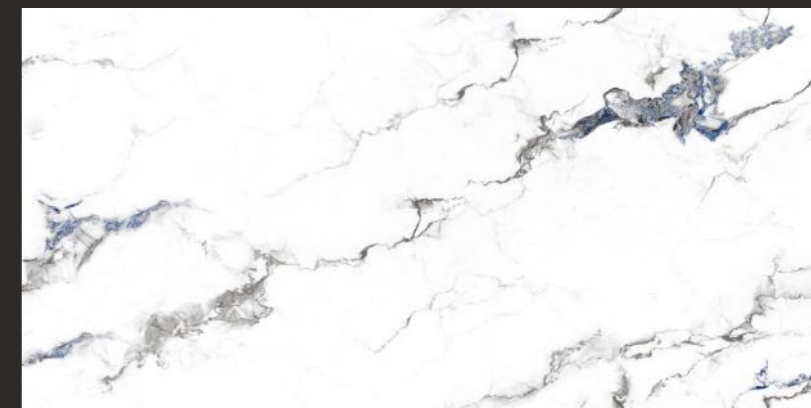

Size :
600x1200MM

Thickness :
9MM

Finish :
GLOSSY