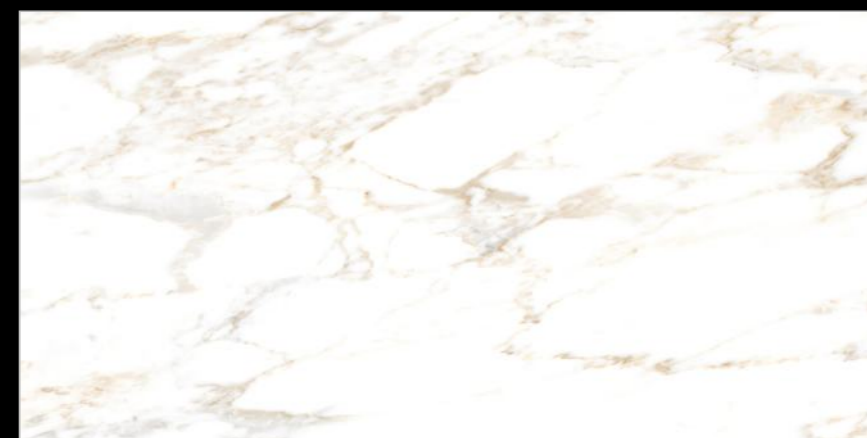

NEW!

statuario

COLLECTION

Random : 6

MIAS WHITE

Size :
600x1200MM

Thickness :
9MM

Finish :
GLOSSY