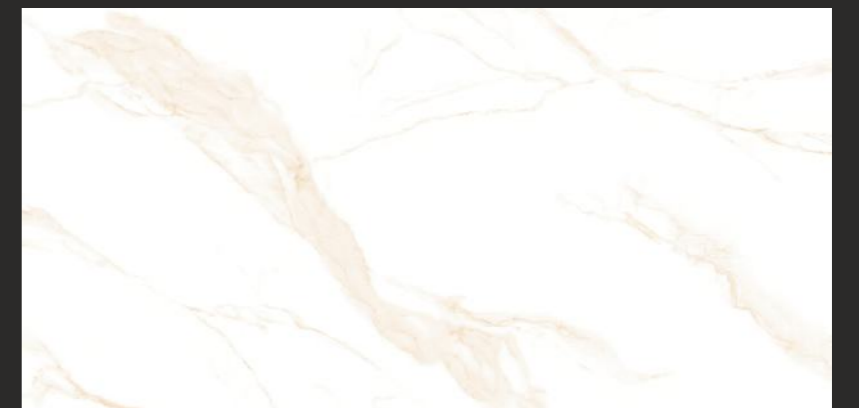

NEW!

statuario

COLLECTION

POLARIS GOLD WHITE

Random : 6

Size :
600x1200MM

Thickness :
9MM

Finish :
GLOSSY