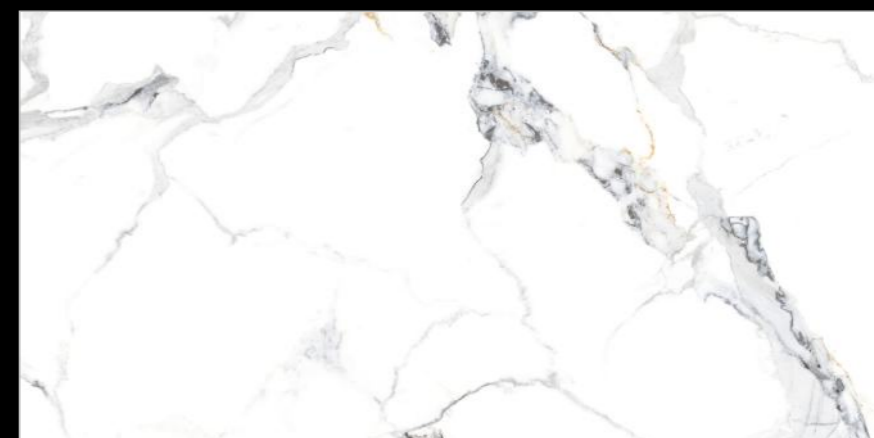

FINE CARARA

Size :
600x1200MM

Thickness :
9MM

Finish :
GLOSSY

Random : 4