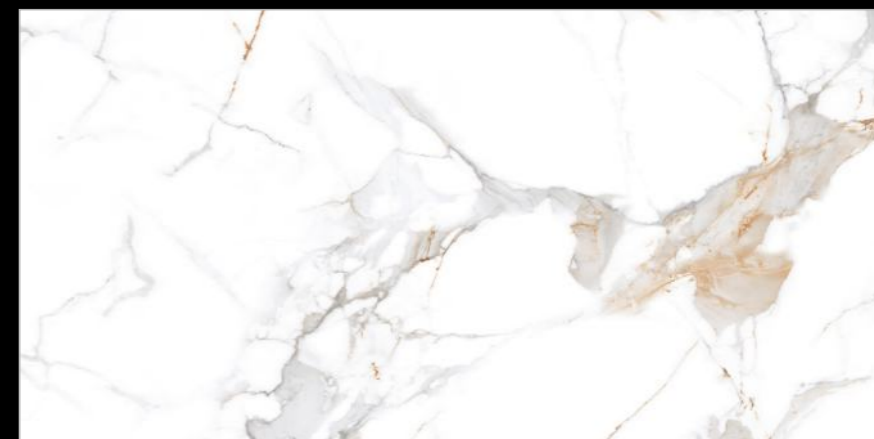

CASA GOLD

Size :
600x1200MM

Thickness :
9MM

Finish :
GLOSSY

Random : 4