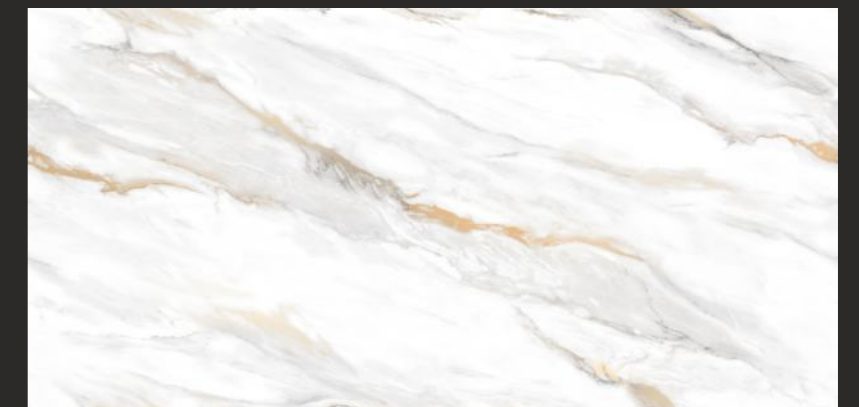

statuario
COLLECTION

LEXIRA
SURFACES LLP

EN-STATURIO
BERLIN

Random : 4

Size :
600x1200MM

Thickness :
9MM

Finish :
GLOSSY