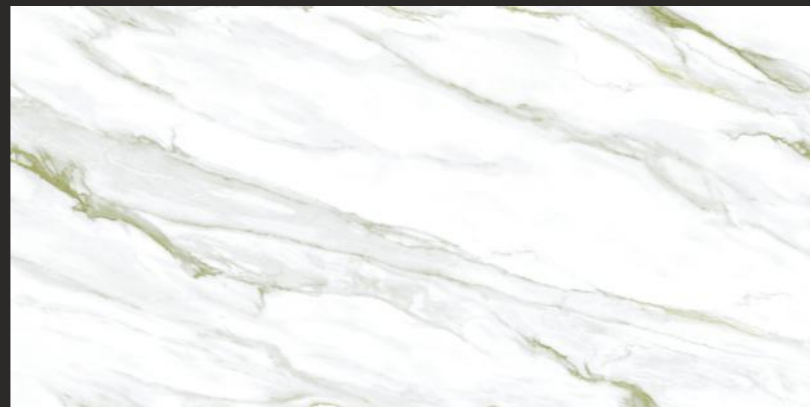

Size :
600x1200MM

Thickness :
9MM

Finish :
GLOSSY