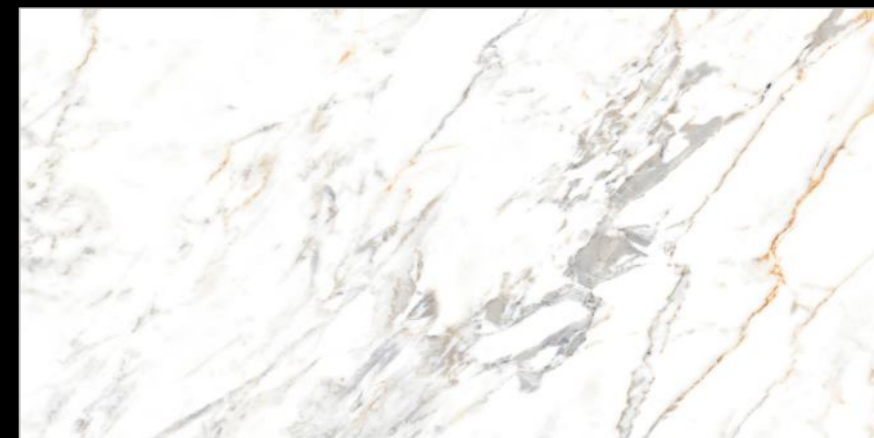

CARARA GOLD

Size :
600x1200MM

Thickness :
9MM

Finish :
GLOSSY

Random : 4