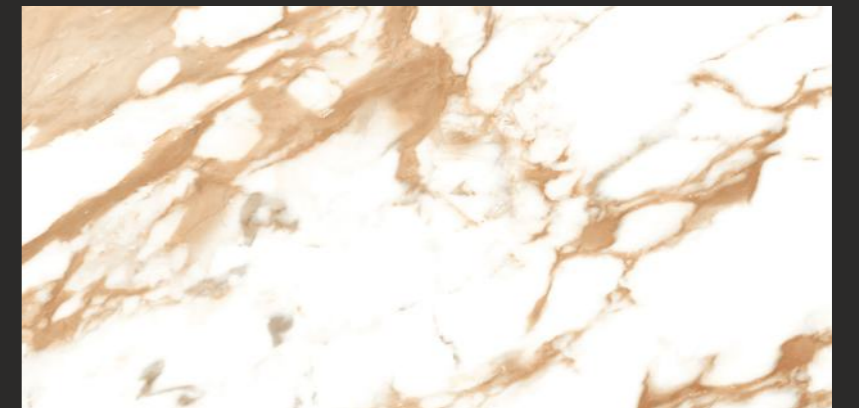

SATVARIO ROMAN
WHITE

NEW!

statuario

COLLECTION

SEGESTA GOLD

Random : 4

Size :
600x1200MM

Thickness :
9MM