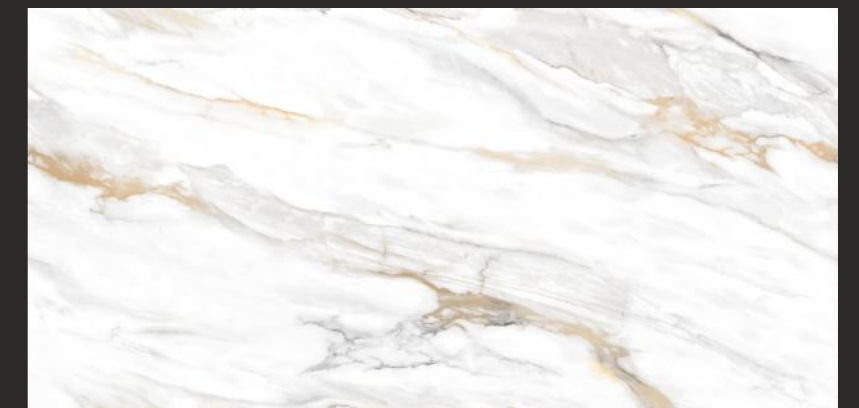

statuario
COLLECTION

LEXIRA
SURFACES LLP

EN-STATURIO
BERLIN

Random : 4

Size :
600x1200MM

Thickness :
9MM

Finish :
GLOSSY