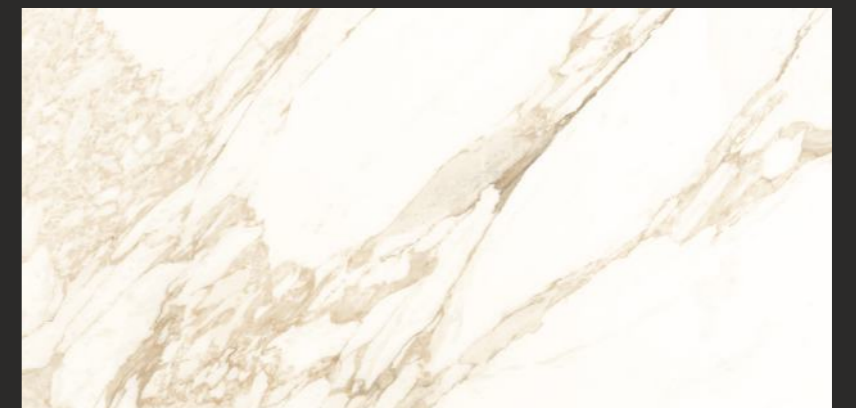

statuario

COLLECTION

NAOS RIVERGOLD

Random : 5

Size :
600x1200MM

Thickness :
9MM

Finish :
GLOSSY

NEW!