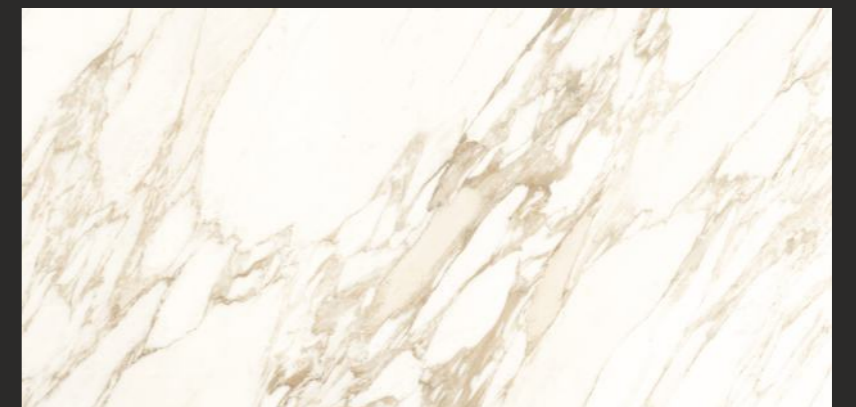

statuario

COLLECTION

NAOS RIVERGOLD

Random : 5

Size :
600x1200MM

Thickness :
9MM

Finish :
GLOSSY

NEW!