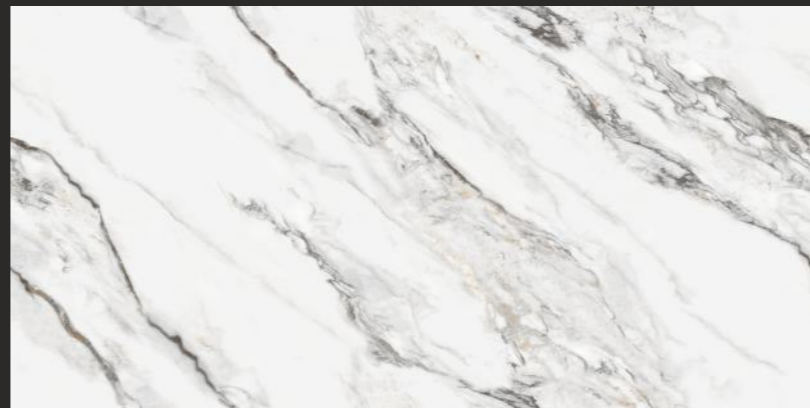

statuario
COLLECTION

LEXIRA
SURFACES LLP

EN-FLORANCE
BIANCO

Random : 4

Size :
600x1200MM

Thickness :
9MM

Finish :
GLOSSY