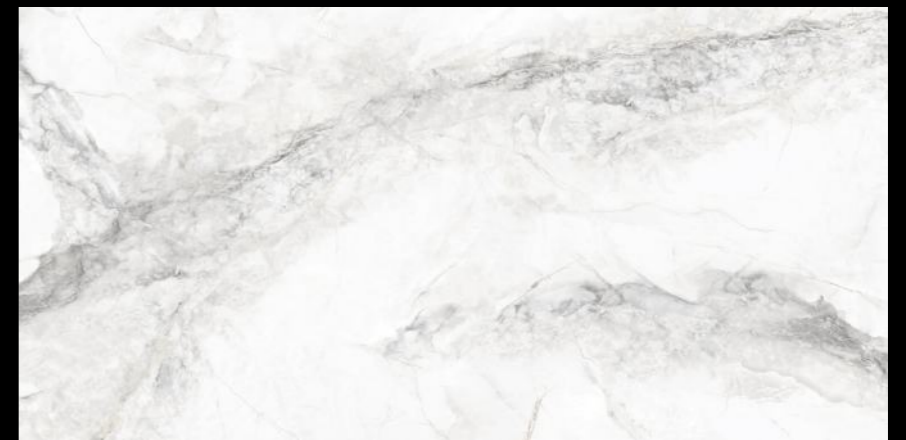

MOON CARARA

Size :
600x1200MM

Thickness :
9MM

Finish :
GLOSSY

Random : 4