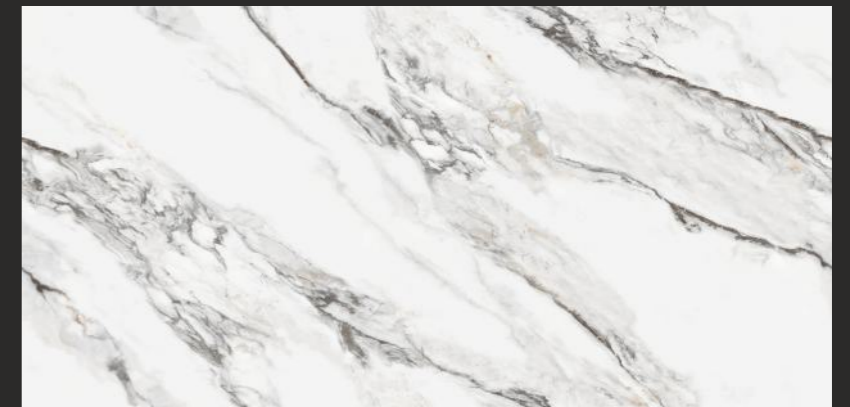

statuario
COLLECTION

LEXIRA
SURFACES LLP

EN-FLORANCE
BIANCO

Random : 4

Size :
600x1200MM

Thickness :
9MM

Finish :
GLOSSY