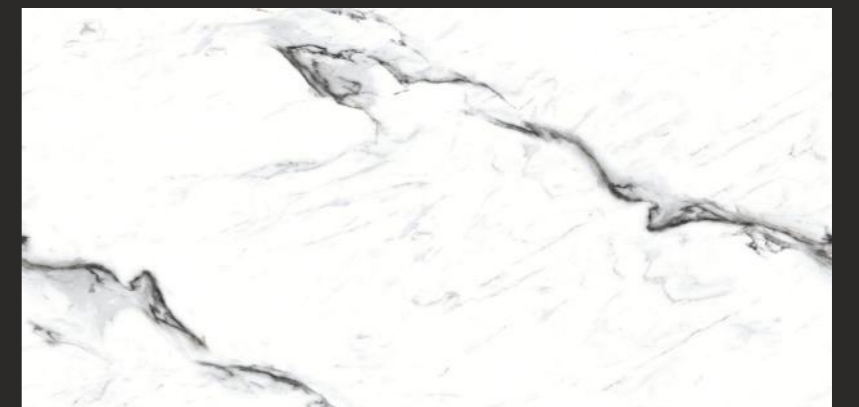

Size :
600x1200MM

Thickness :
9MM

Finish :
GLOSSY