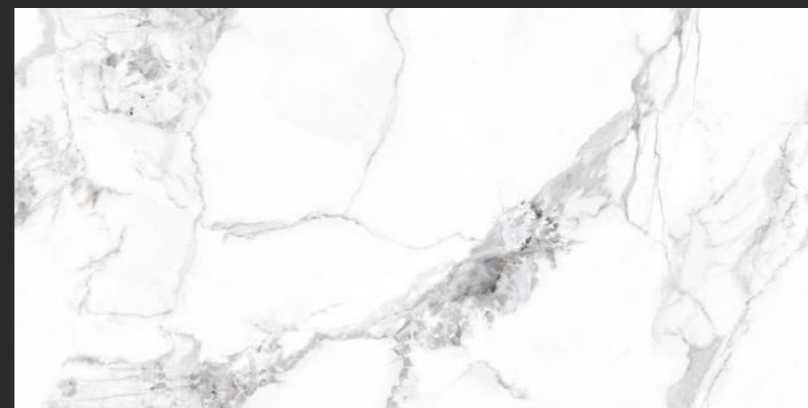

statuario
COLLECTION

LEXIRA
SURFACES LLP

EN-ASTIRA
WHITE

Random : 4

Size :
600x1200MM

Thickness :
9MM

Finish :
GLOSSY