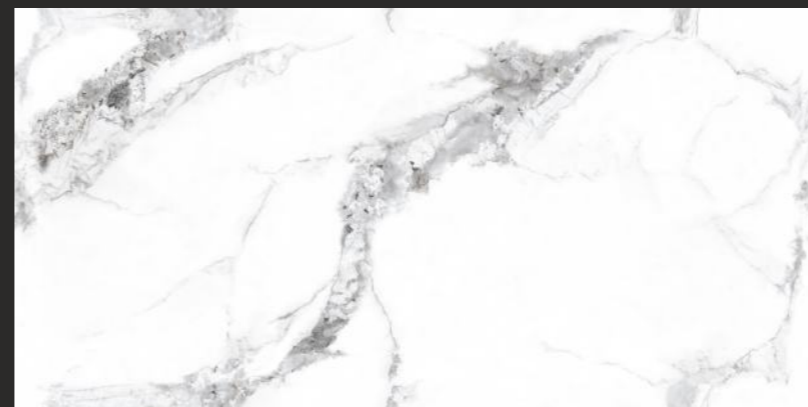

statuario
COLLECTION

LEXIRA
SURFACES LLP

EN-ASTIRA
WHITE

Random : 4

Size :
600x1200MM

Thickness :
9MM

Finish :
GLOSSY