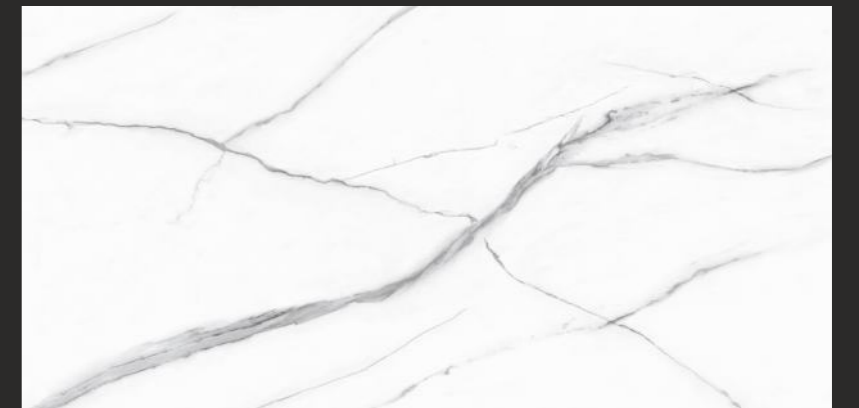

Size :
600x1200MM

Thickness :
9MM

Finish :
GLOSSY