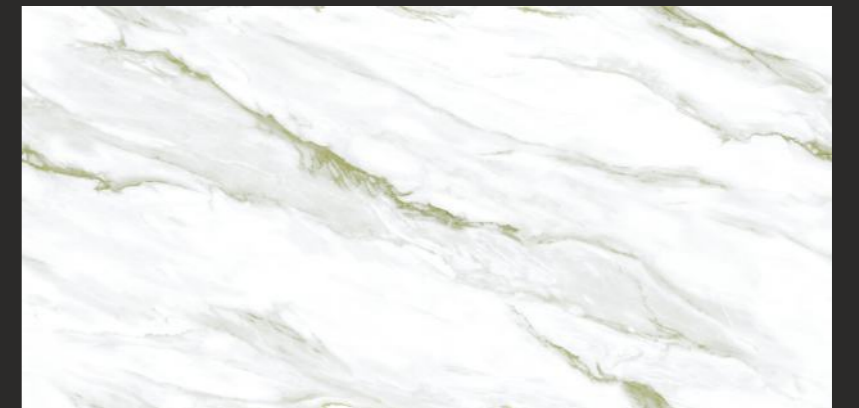

Size :
600x1200MM

Thickness :
9MM

Finish :
GLOSSY