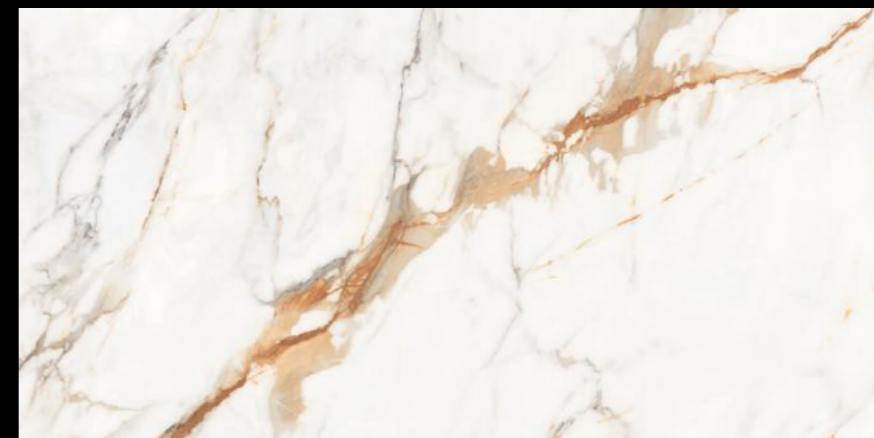

CALCATT GOLD

Size :
600x1200MM

Thickness :
9MM

Finish :
GLOSSY

Random : 4