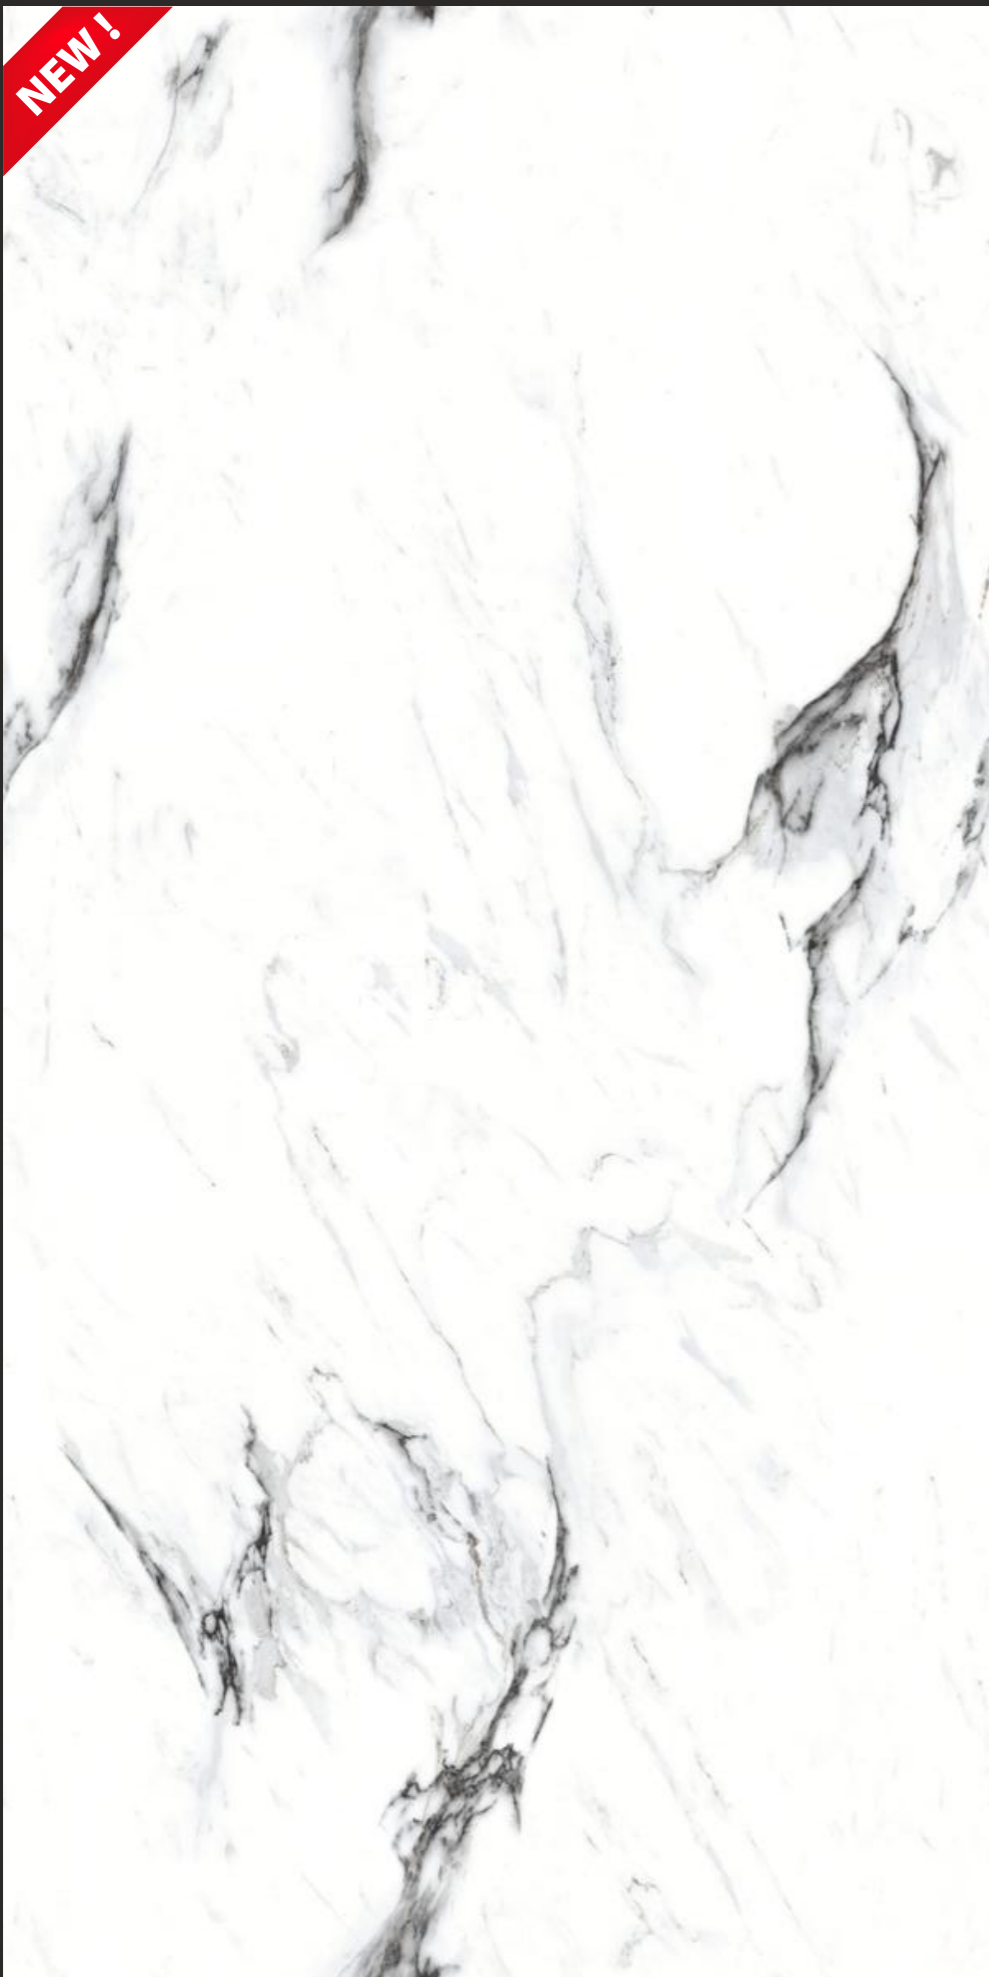

NEW!

statuario

COLLECTION

EN-BLACK ART SATVARIO

Random : 4

Size :
600x1200MM

Thickness :
9MM

Finish :
GLOSSY