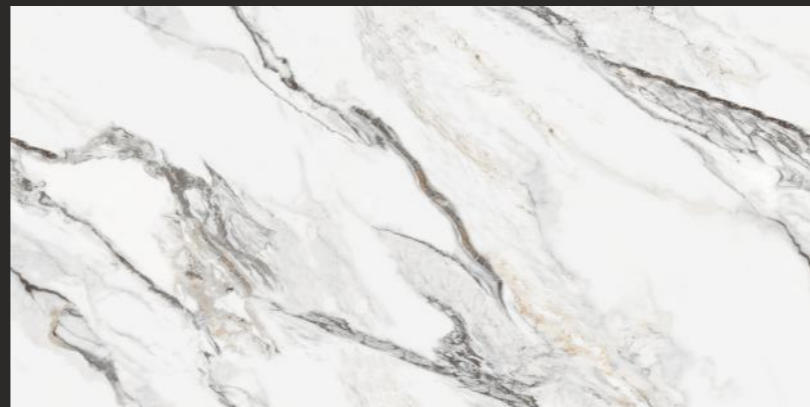

statuario
COLLECTION

LEXIRA
SURFACES LLP

EN-FLORANCE
BIANCO

Random : 4

Size :
600x1200MM

Thickness :
9MM

Finish :
GLOSSY