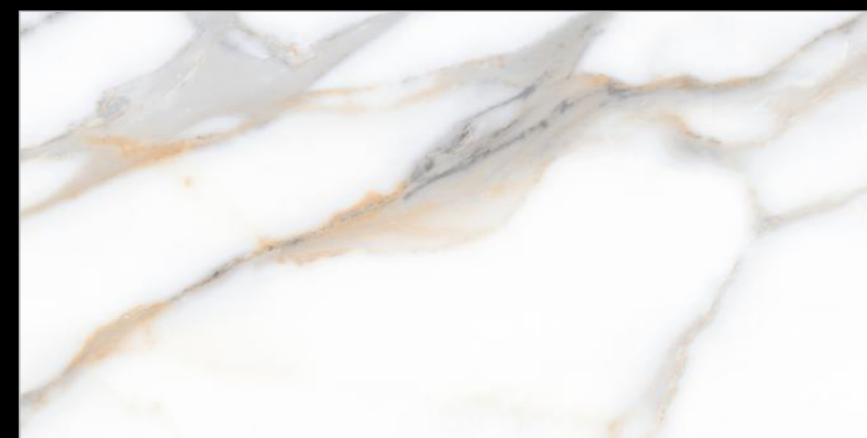

ARIZONA NATURAL

Size :
600x1200MM

Thickness :
9MM

Finish :
GLOSSY

Random : 4