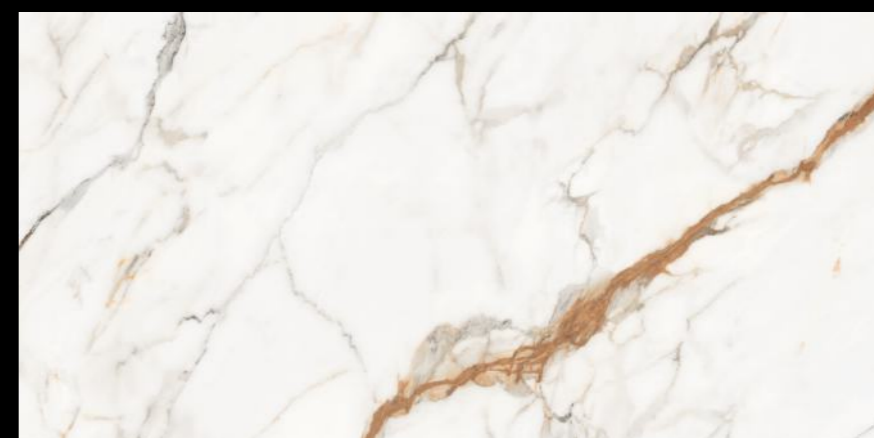

CALCATT GOLD

Size :
600x1200MM

Thickness :
9MM

Finish :
GLOSSY

Random : 4