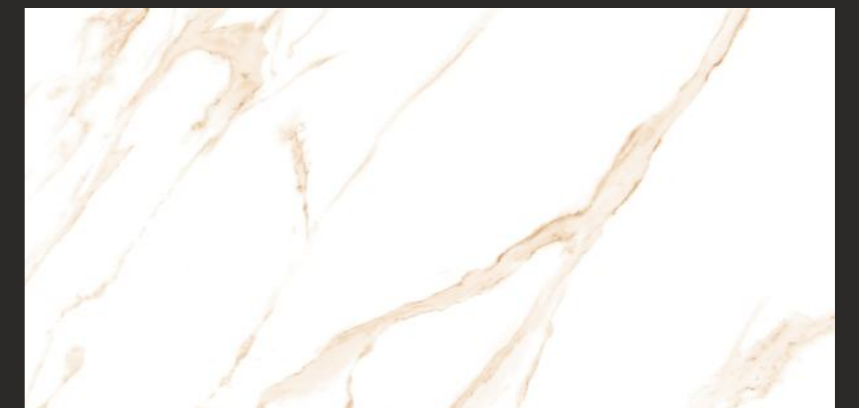

Size :
600x1200MM

Thickness :
9MM

Finish :
GLOSSY