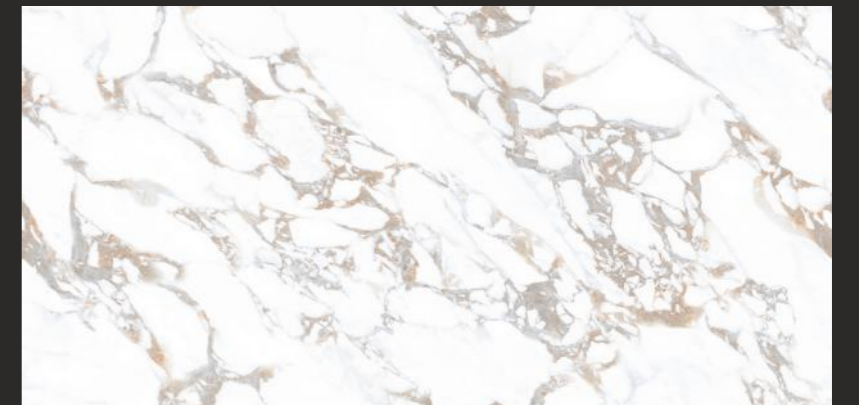

Size :
600x1200MM

Thickness :
9MM

Finish :
GLOSSY