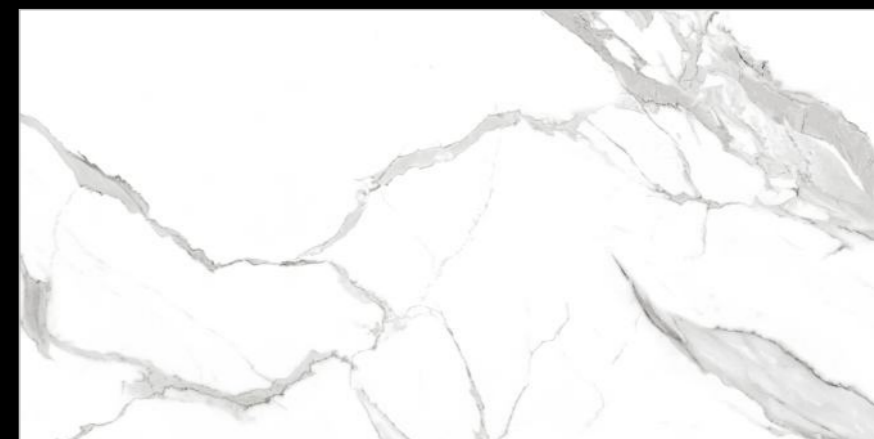

SAHARA WHITE

Size :
600x1200MM

Thickness :
9MM

Finish :
GLOSSY

Random : 4