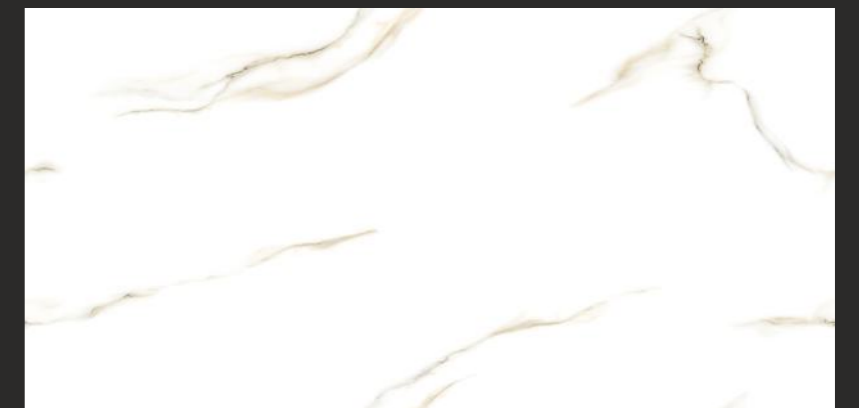

Size :
600x1200MM

Thickness :
9MM

Finish :
GLOSSY