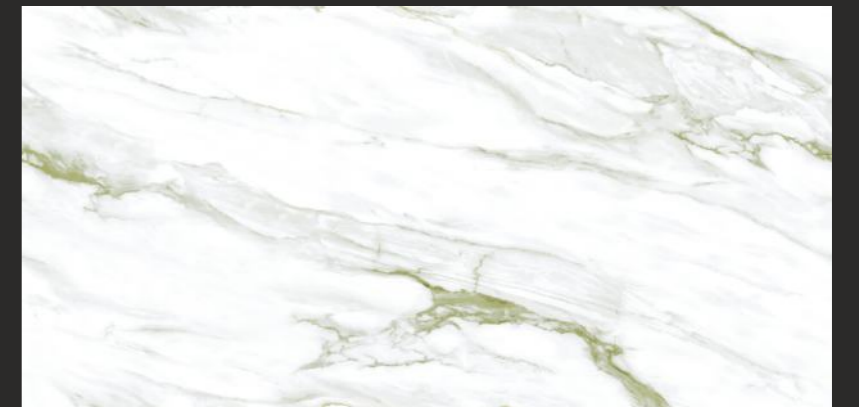

Size :
600x1200MM

Thickness :
9MM

Finish :
GLOSSY