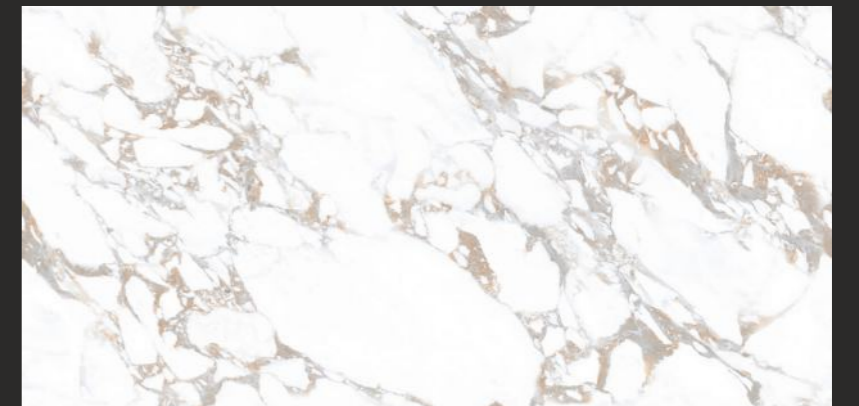

Size :
600x1200MM

Thickness :
9MM

Finish :
GLOSSY