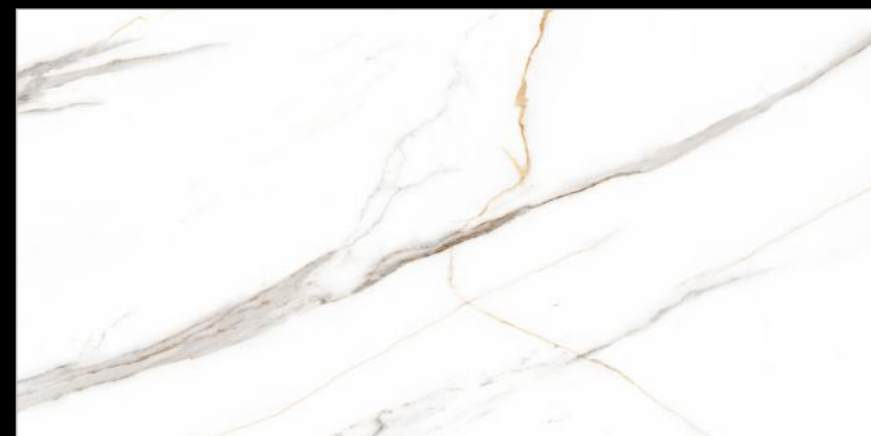

Size :
600x1200MM

Thickness :
9MM

Finish :
GLOSSY

Random : 4

statuario

COLLECTION

POLAR GREY

Size :
600x1200MM