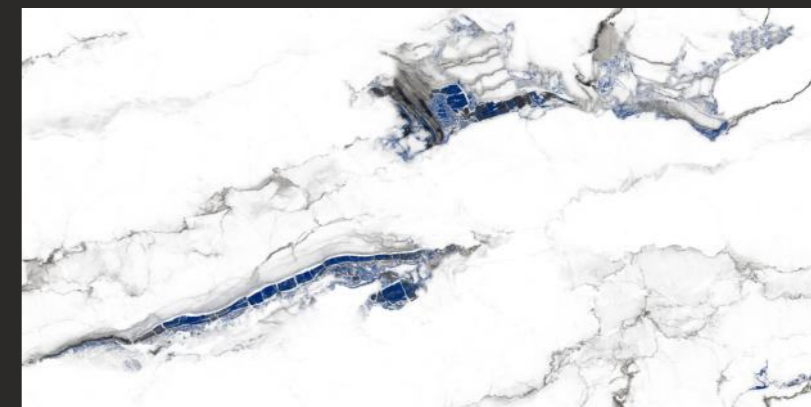

Size :
600x1200MM

Thickness :
9MM

Finish :
GLOSSY