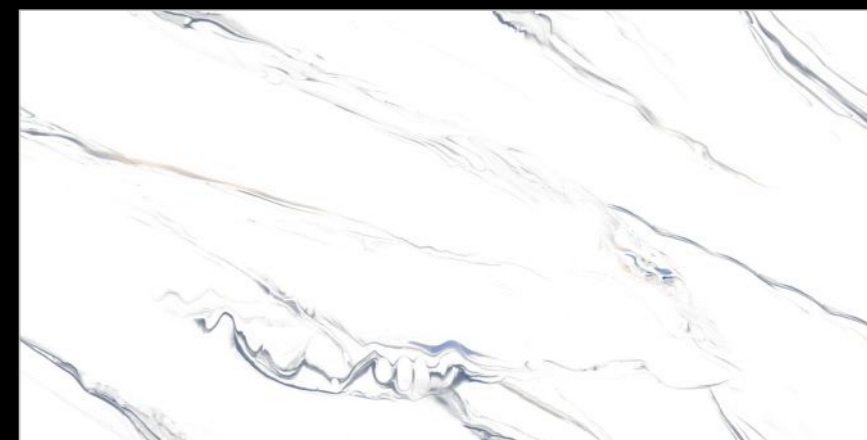

NEW!

statuario

COLLECTION

Random : 4

ST
1003

Size :
600x1200MM

Thickness :
9MM

Finish :
GLOSSY