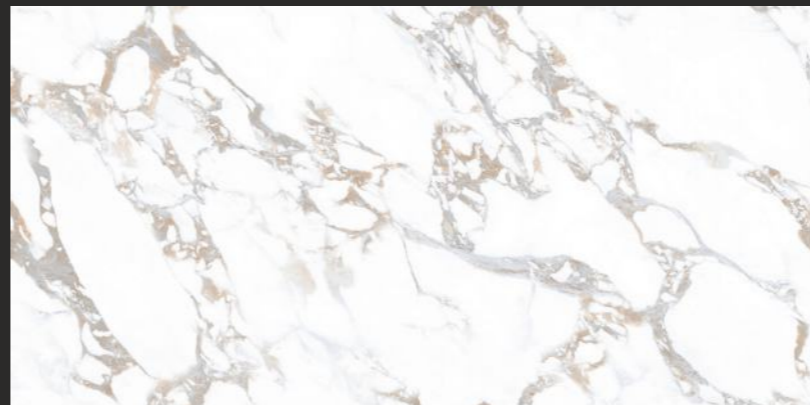

Size :
600x1200MM

Thickness :
9MM

Finish :
GLOSSY