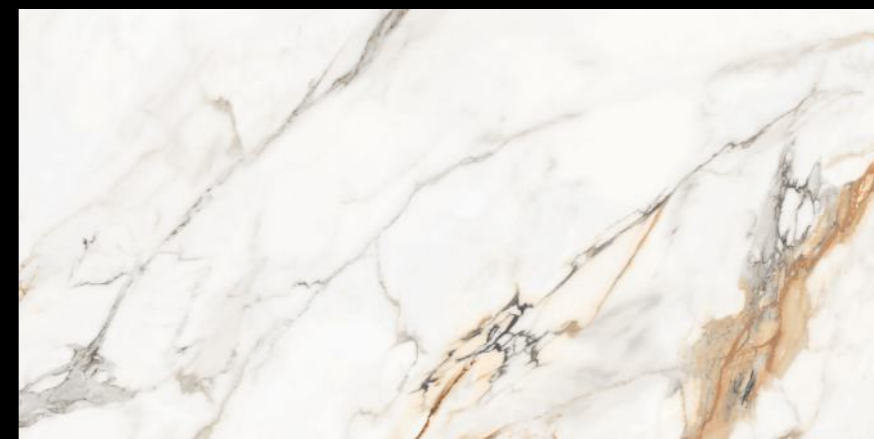

CALCATT GOLD

Size :
600x1200MM

Thickness :
9MM

Finish :
GLOSSY

Random : 4