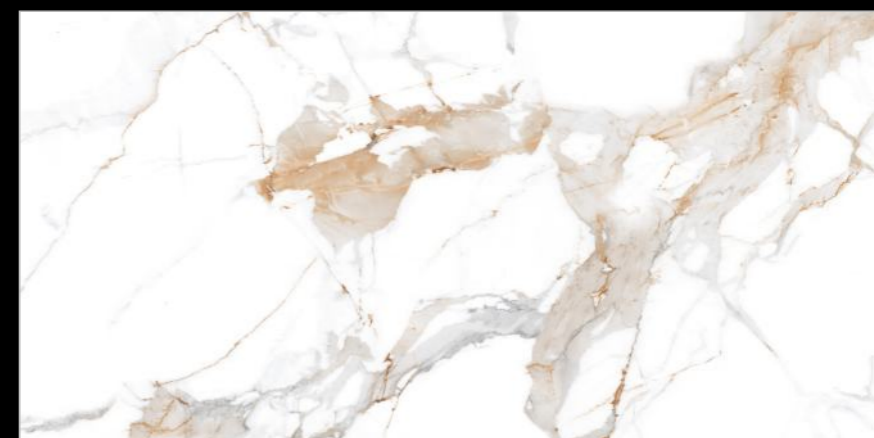

CASA GOLD

Size :
600x1200MM

Thickness :
9MM

Finish :
GLOSSY

Random : 4