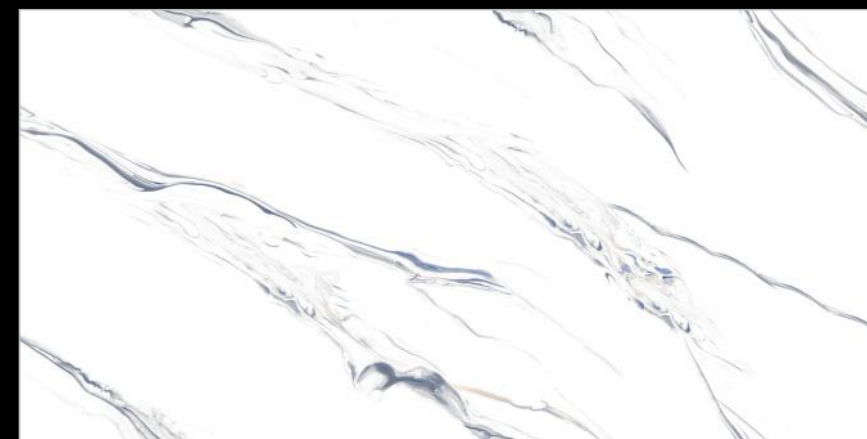

NEW!

statuario

COLLECTION

Random : 4

ST
1003

Size :
600x1200MM

Thickness :
9MM

Finish :
GLOSSY