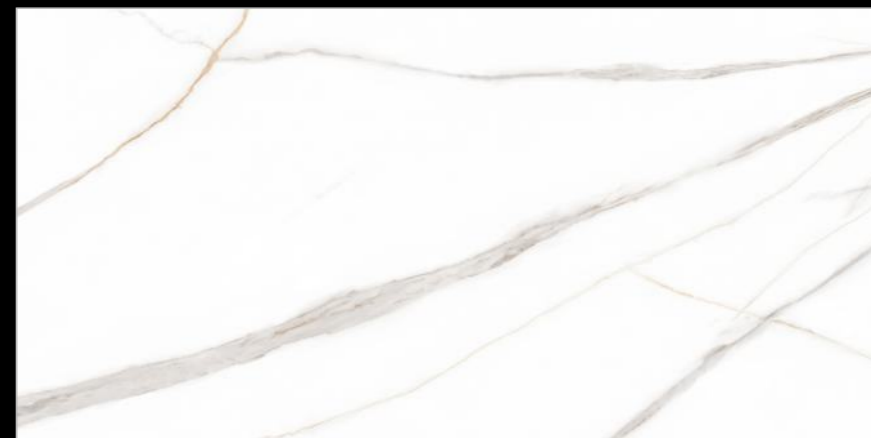

Size :
600x1200MM

Thickness :
9MM

Finish :
GLOSSY

Random : 4

statuario

COLLECTION

POLAR GREY

Size :
600x1200MM