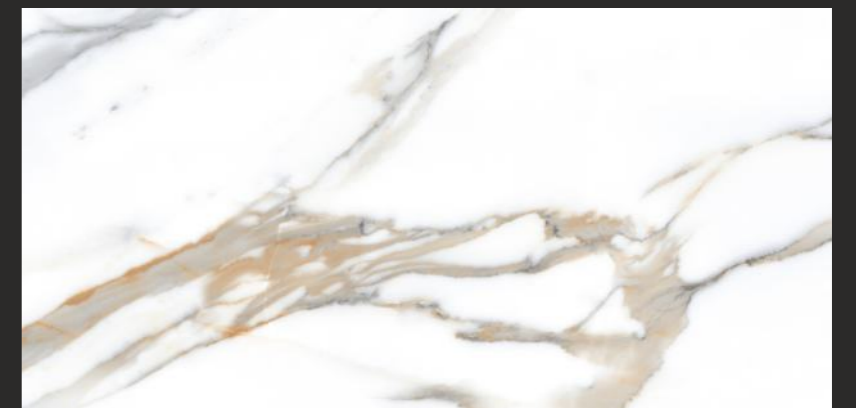

Size :
600x1200MM

Thickness :
9MM

Finish :
GLOSSY