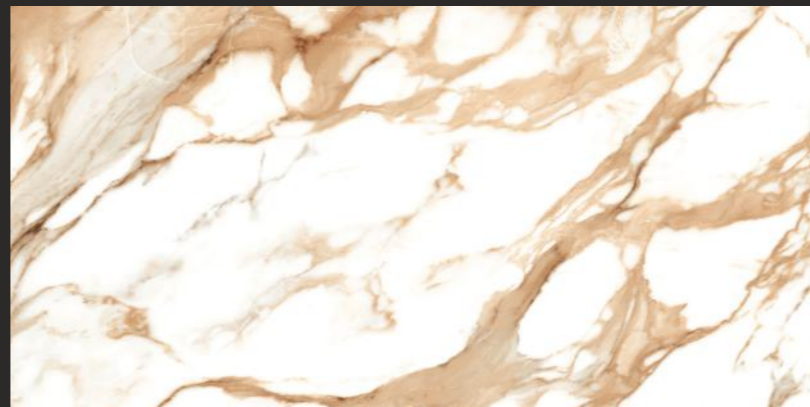

Size :
600x1200MM

Thickness :
9MM

Finish :
GLOSSY