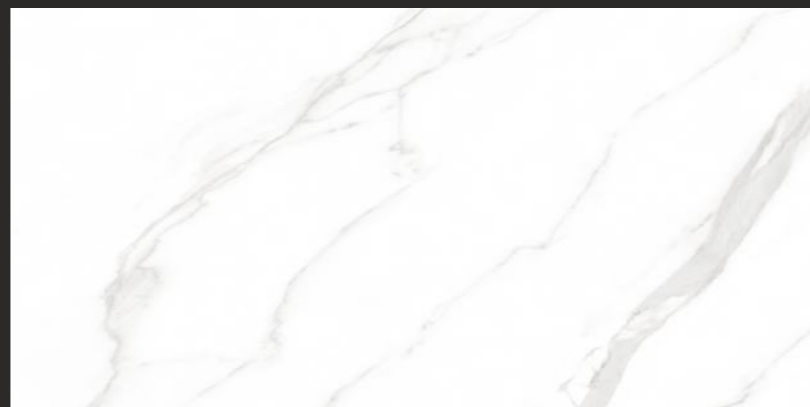

NEW!

statuario

COLLECTION

SATVARIO ROMAN WHITE

Random : 6

Size :
600x1200MM

Thickness :
9MM

Finish :
GLOSSY