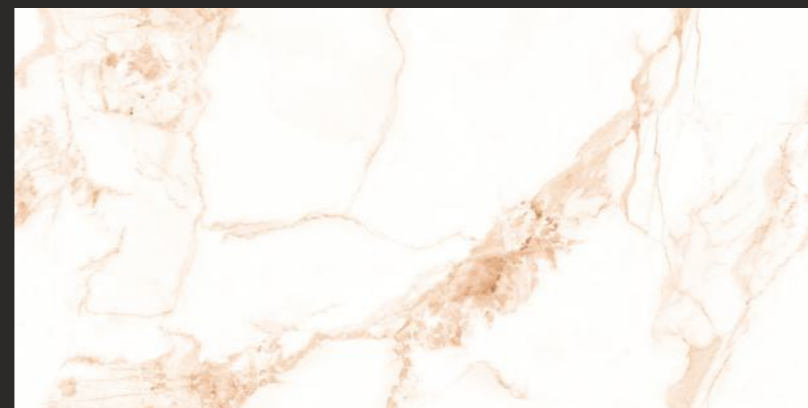

Size :
600x1200MM

Thickness :
9MM

Finish :
GLOSSY