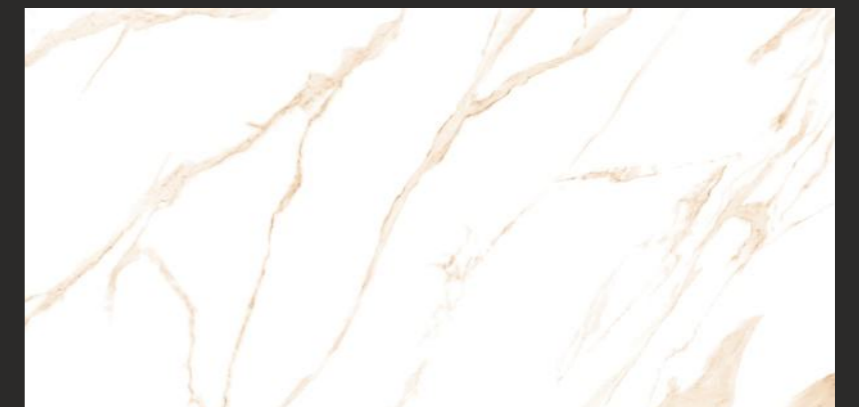

Size :
600x1200MM

Thickness :
9MM

Finish :
GLOSSY