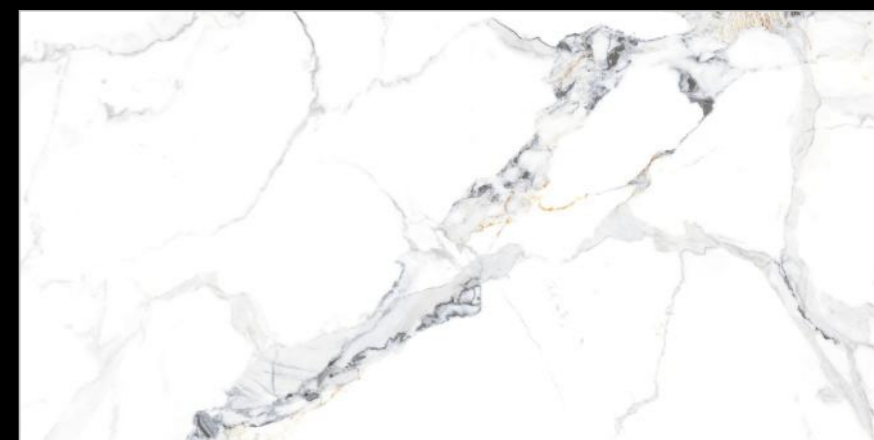

FINE CARARA

Size :
600x1200MM

Thickness :
9MM

Finish :
GLOSSY

Random : 4