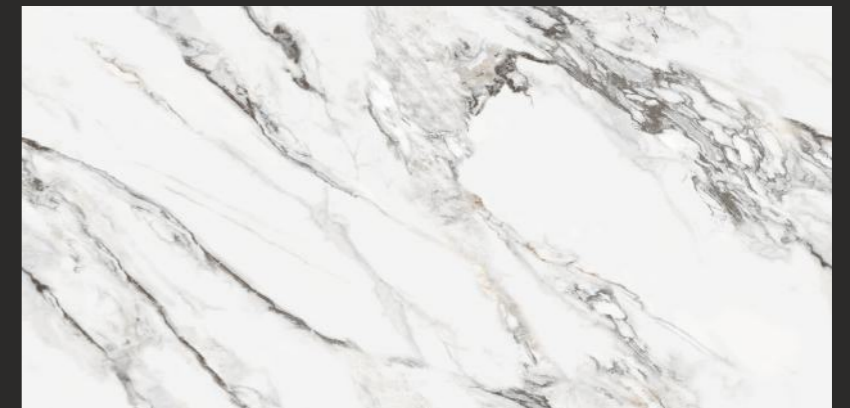

statuario
COLLECTION

LEXIRA
SURFACES LLP

EN-FLORANCE
BIANCO

Random : 4

Size :
600x1200MM

Thickness :
9MM

Finish :
GLOSSY