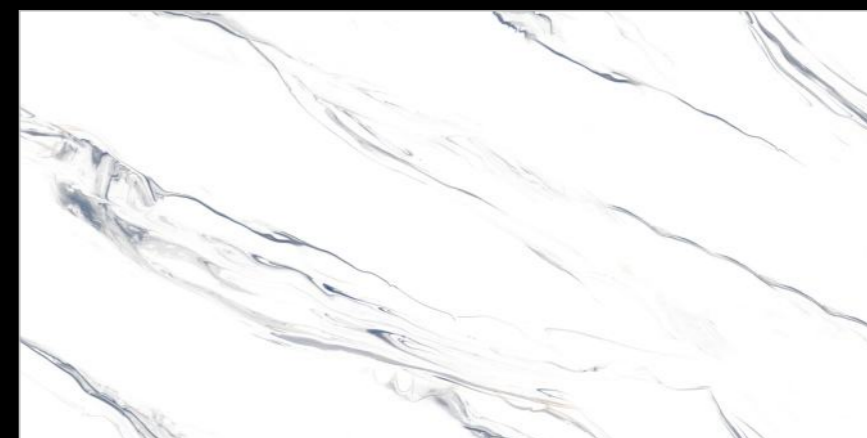

NEW!

statuario

COLLECTION

Random : 4

ST
1003

Size :
600x1200MM

Thickness :
9MM

Finish :
GLOSSY