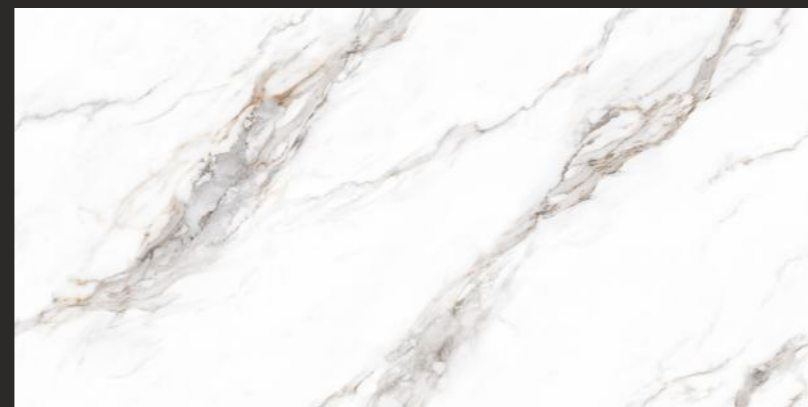

Size :
600x1200MM

Thickness :
9MM

Finish :
GLOSSY