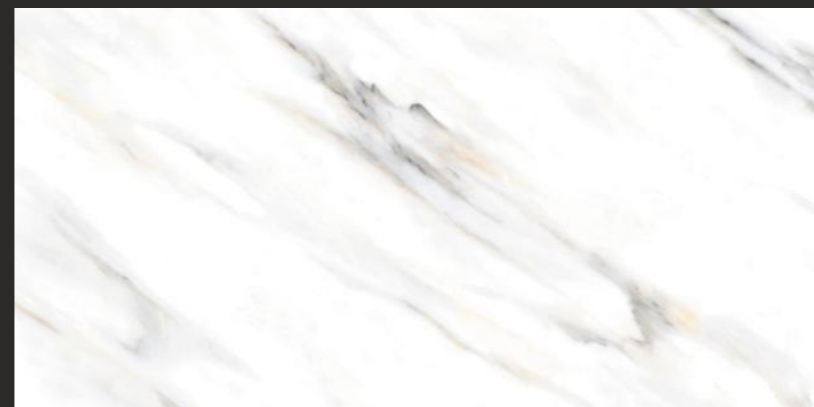

NEW!

statuario

COLLECTION

OSWALD SKY

Random : 4

Size :
600x1200MM

Thickness :
9MM

Finish :
GLOSSY