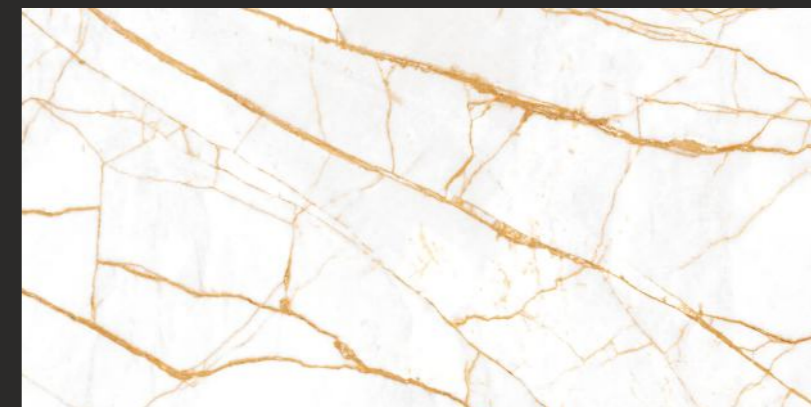

Size :
600x1200MM

Thickness :
9MM

Finish :
GLOSSY