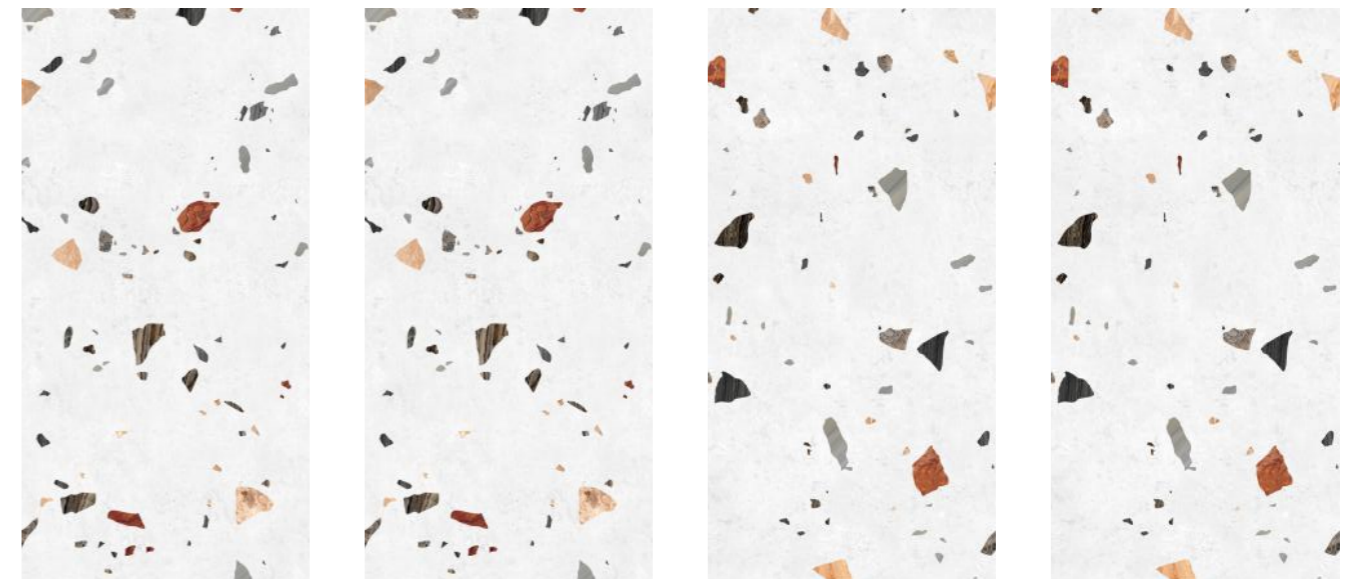

Size :
600x1200MM

Thickness :
9MM

Finish :
GLOSSY

TERRAZZO
COLLECTION

Random : 2