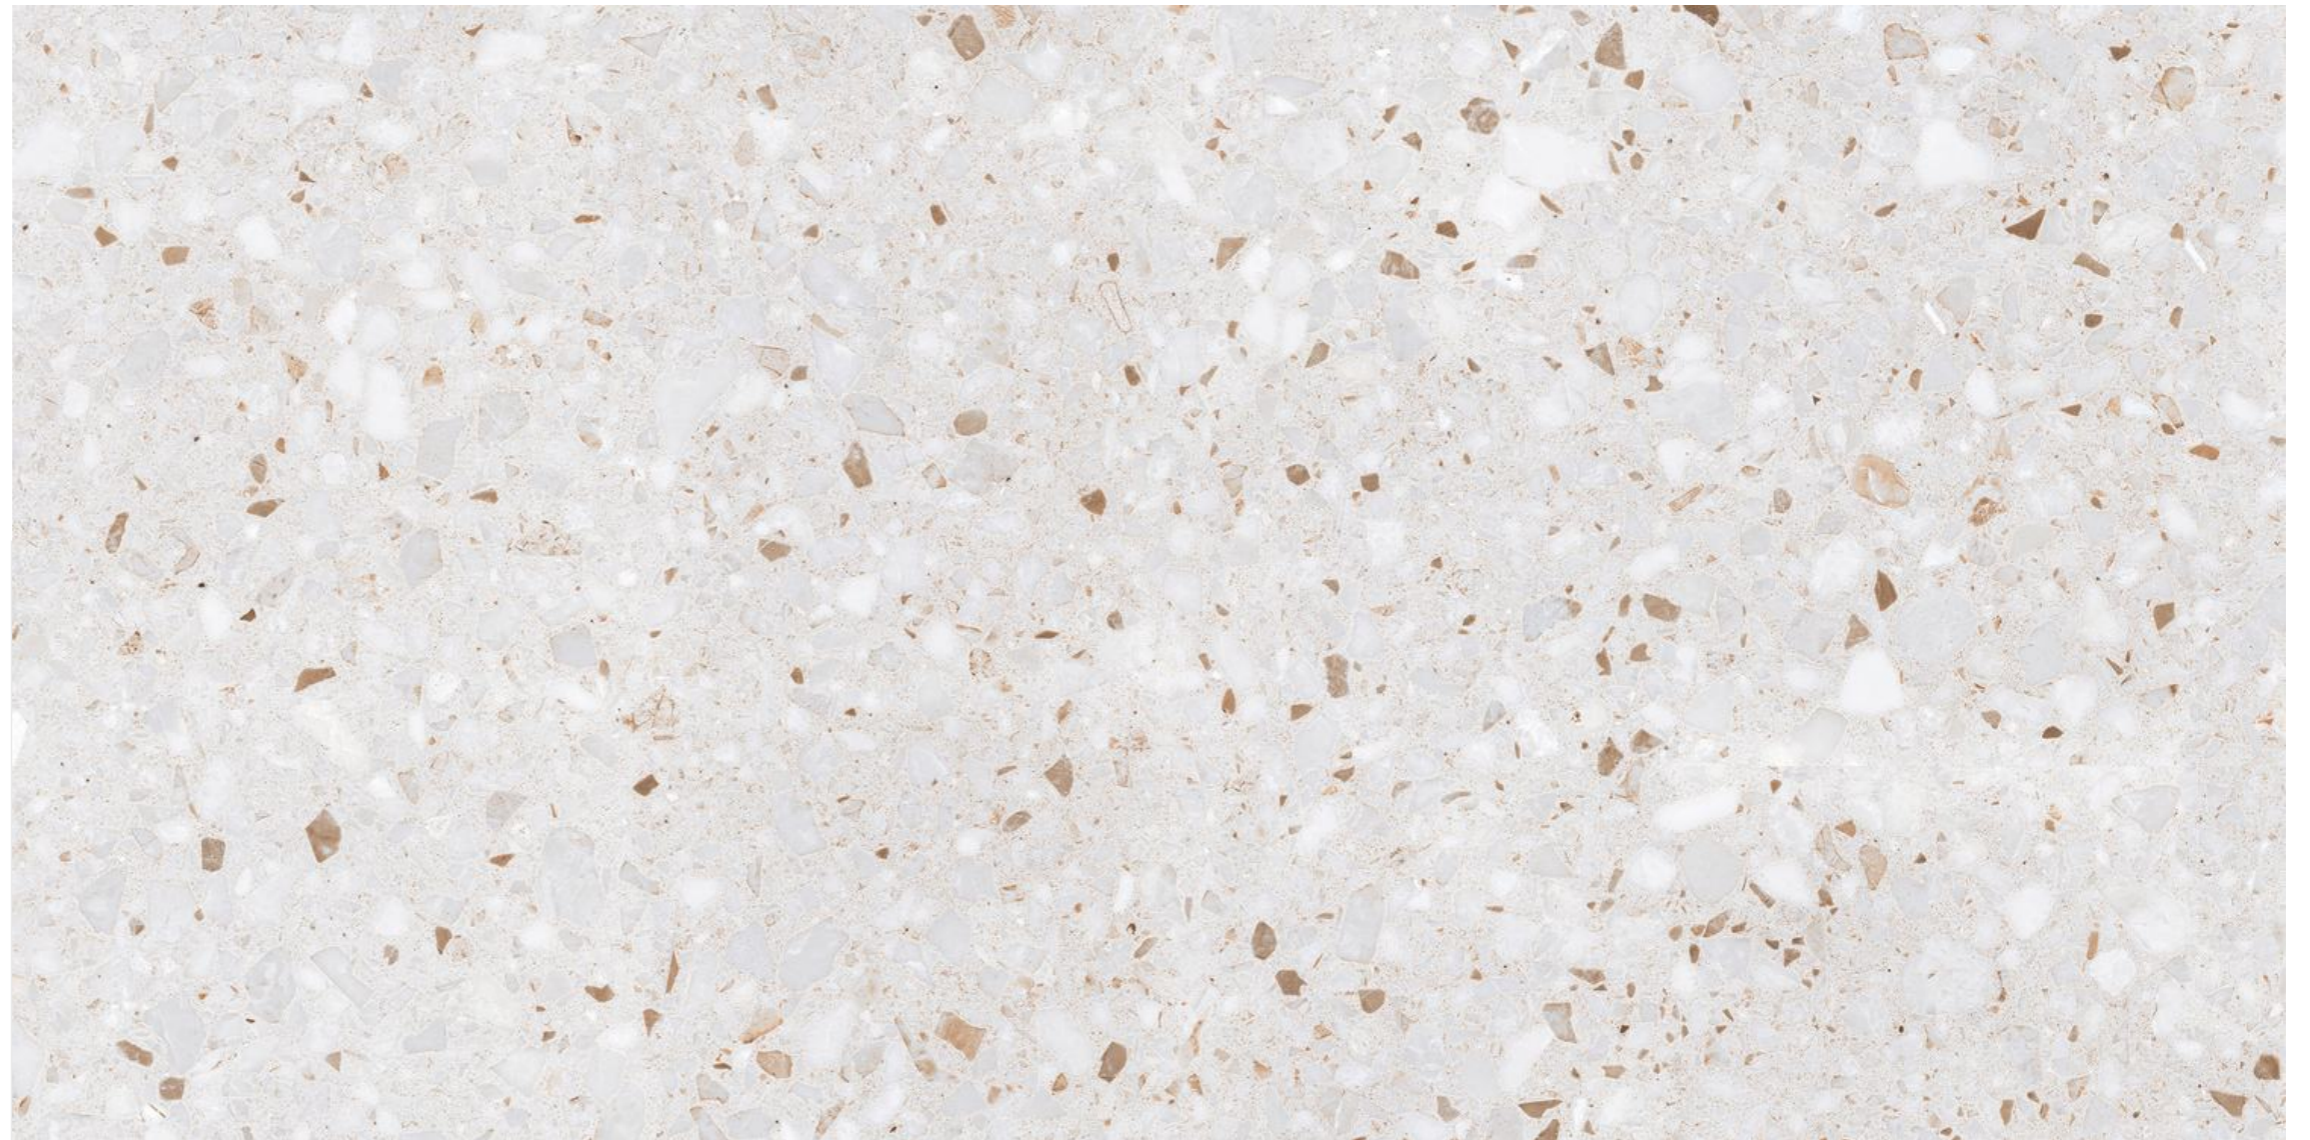

**MOSIC
BEIGE**