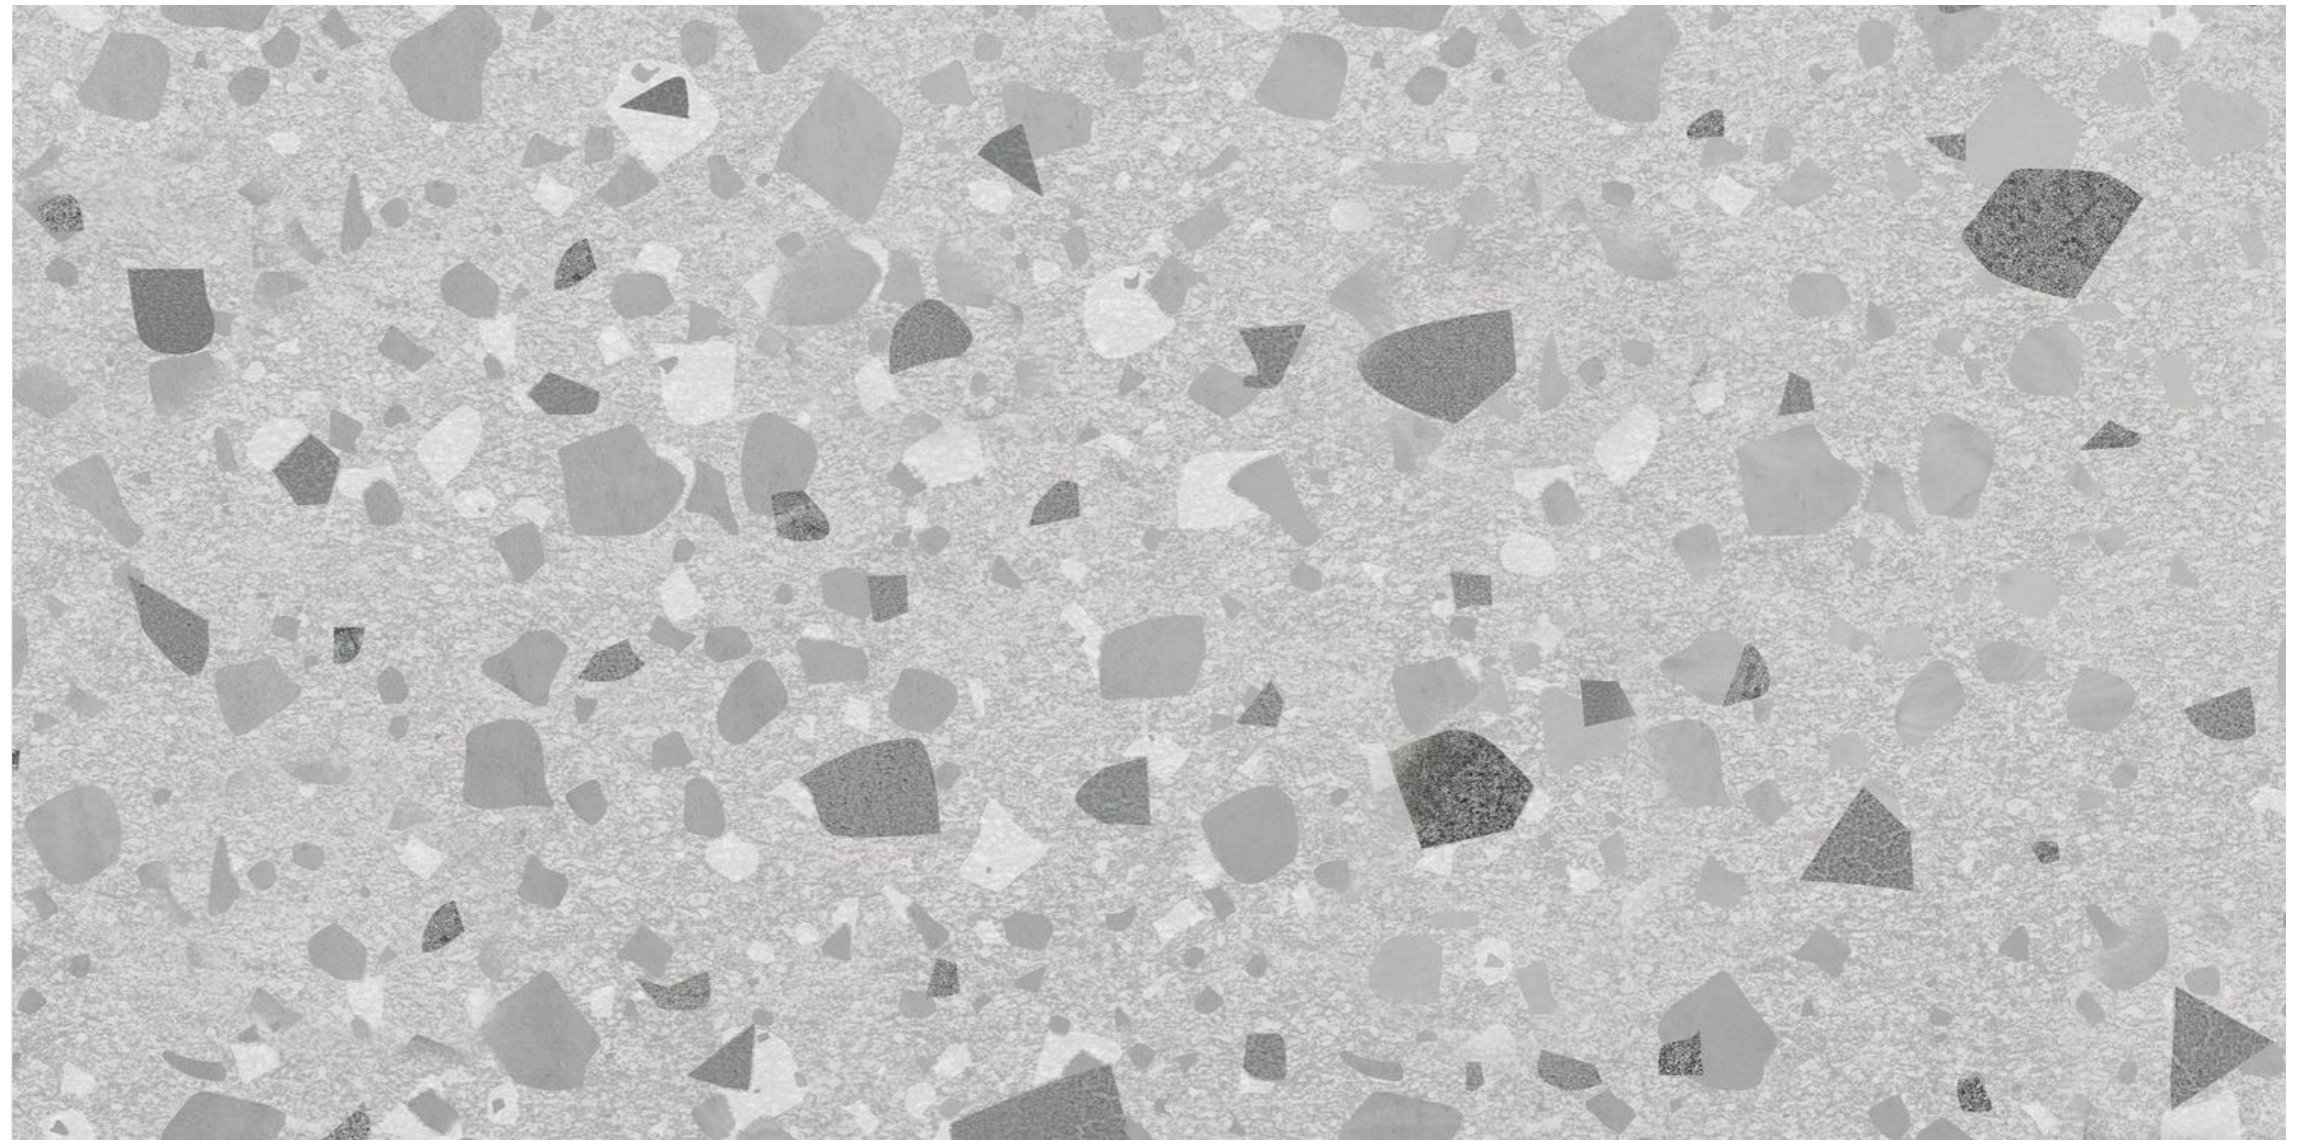

**CRUSHED
GREY**