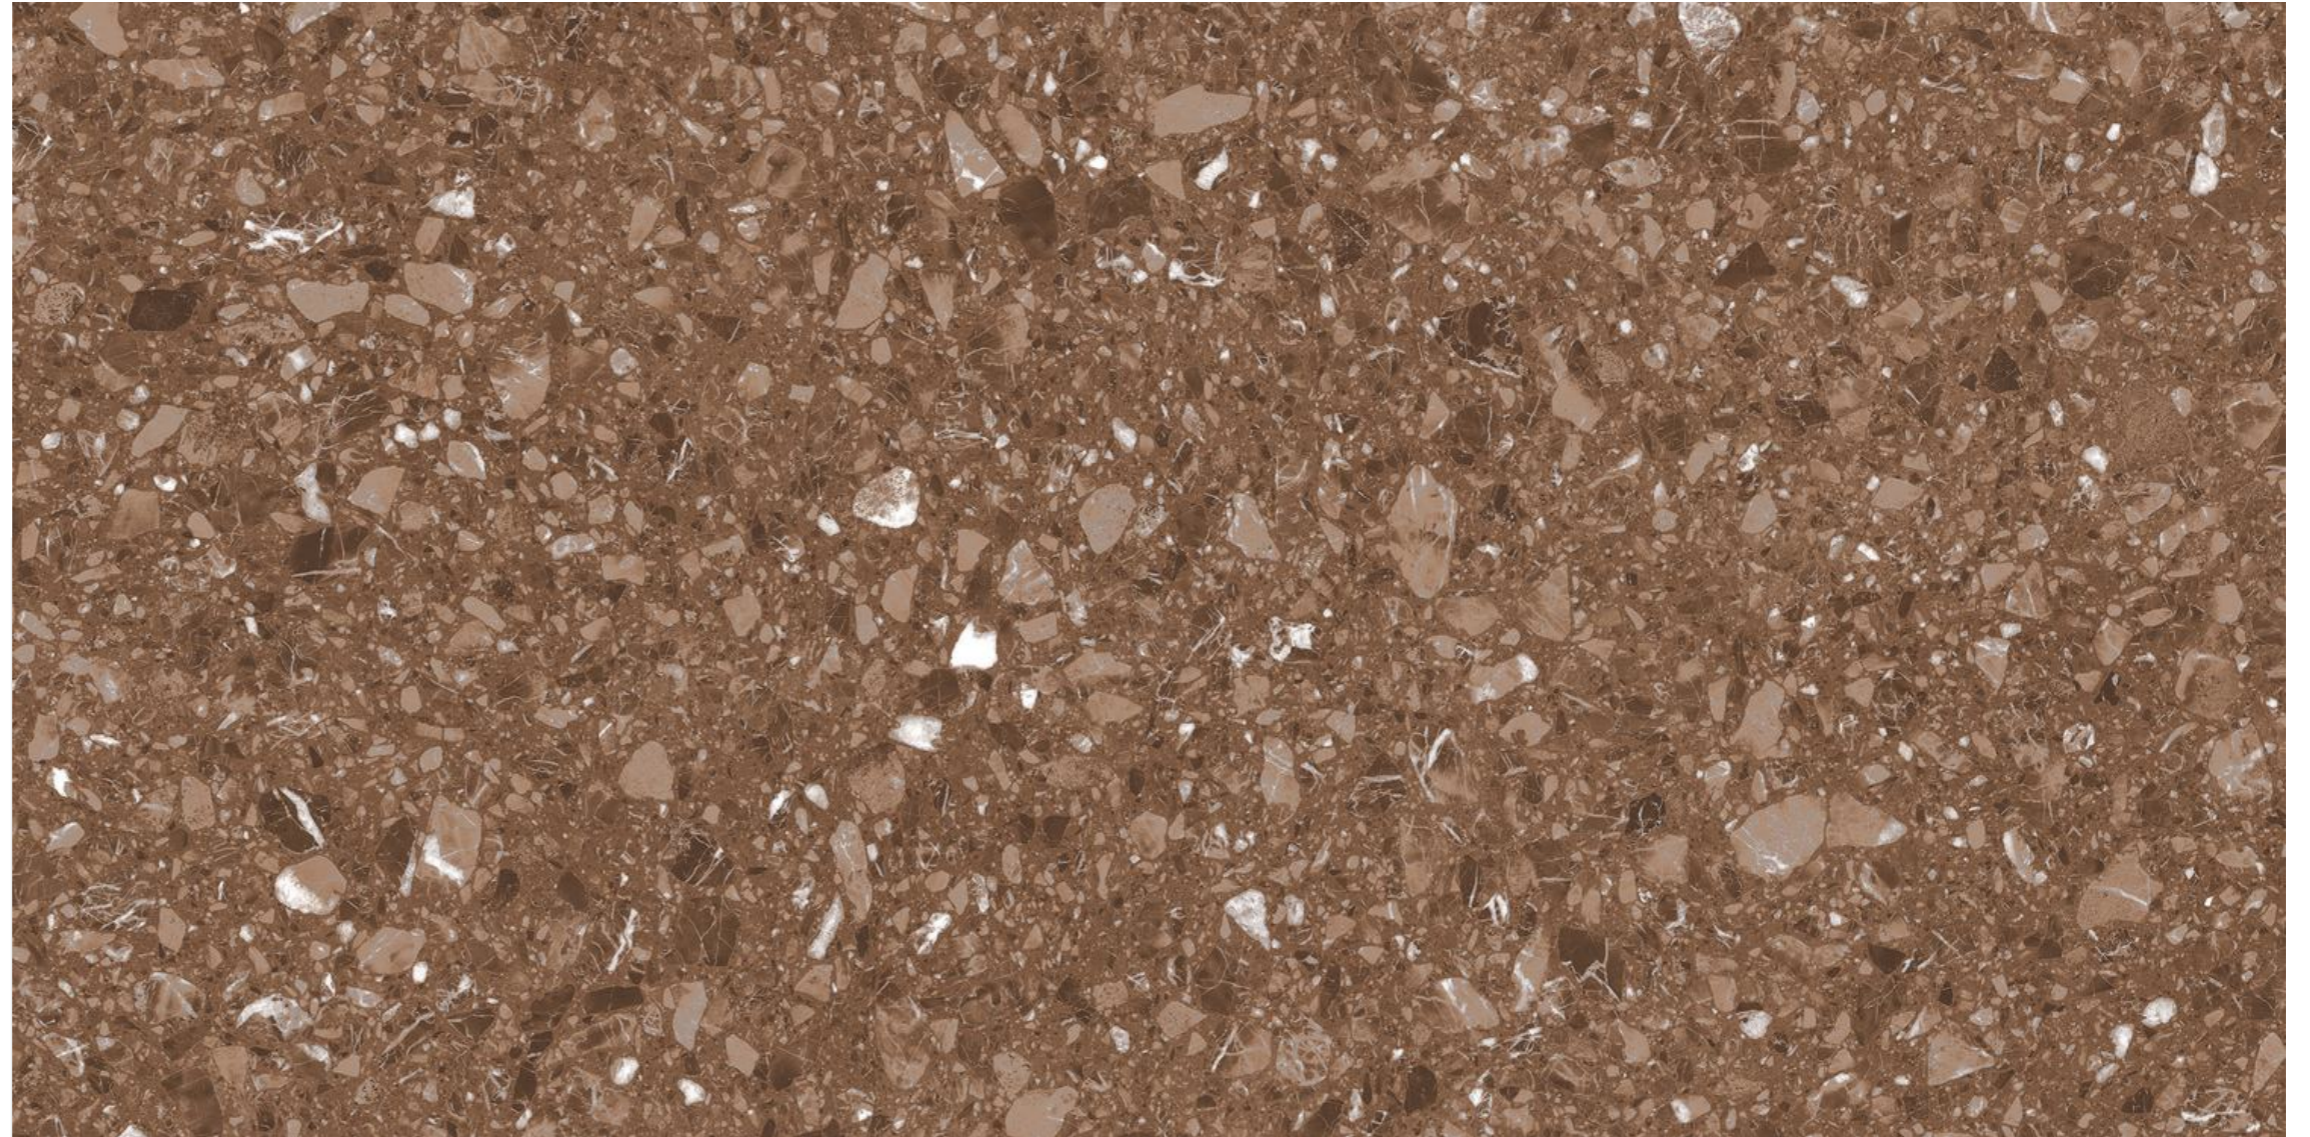

Thickness :
9MM

Finish :
GLOSSY

TERRAZZO
COLLECTION

Random : 4

SANDSTONE
BROWN

Size :
600x1200MM

Thickness :
9MM

Finish :
GLOSSY