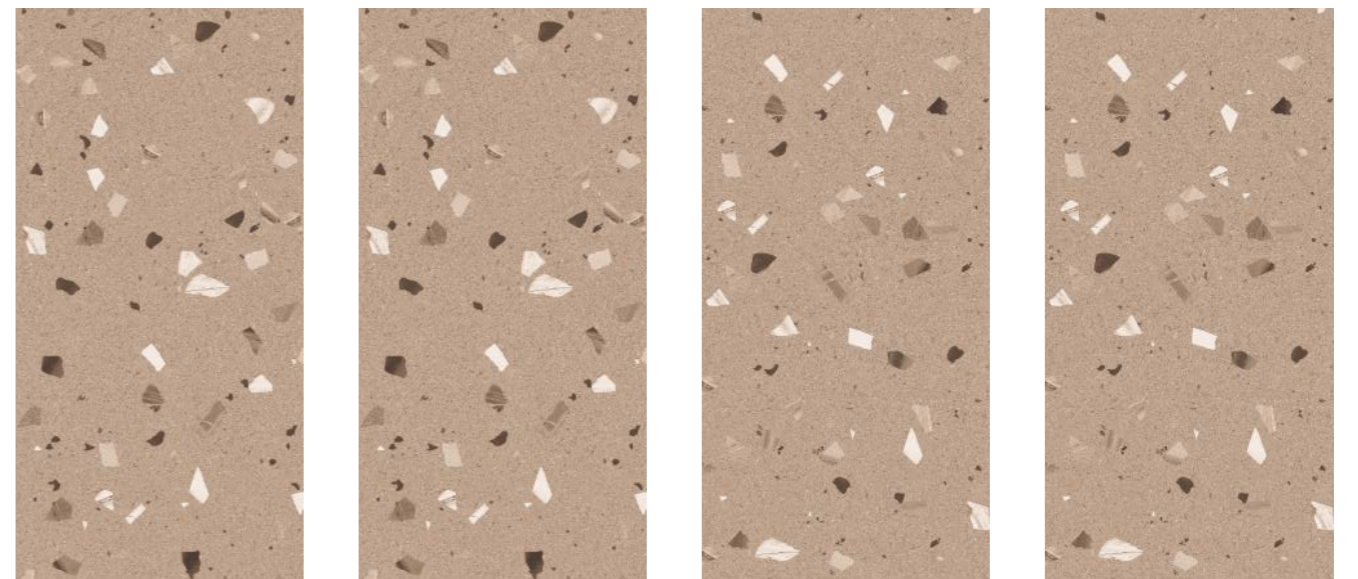

Size :
600x1200MM

Thickness :
9MM

Finish :
GLOSSY

TERRAZZO
COLLECTION

Random : 2