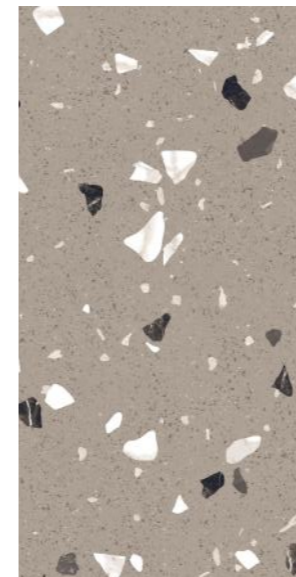

Size :
600x1200MM

Thickness :
9MM

Finish :
GLOSSY

TERRAZZO
COLLECTION

Random : 2