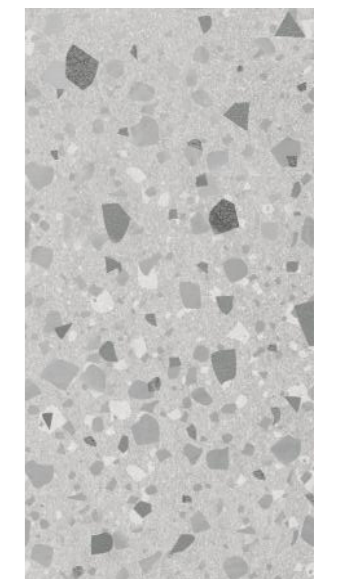

Size :
600x1200MM

Thickness :
9MM

Finish :
GLOSSY

TERRAZZO
COLLECTION

Random : 4