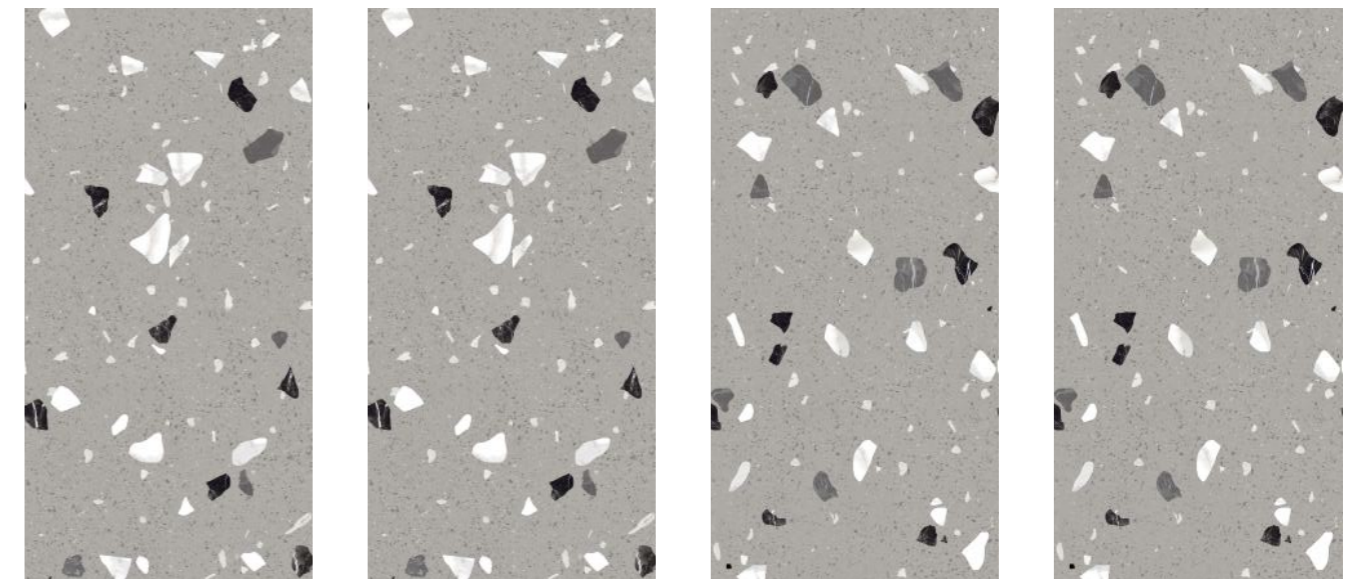

Size :
600x1200MM

Thickness :
9MM

Finish :
GLOSSY

TERRAZZO
COLLECTION

Random : 2