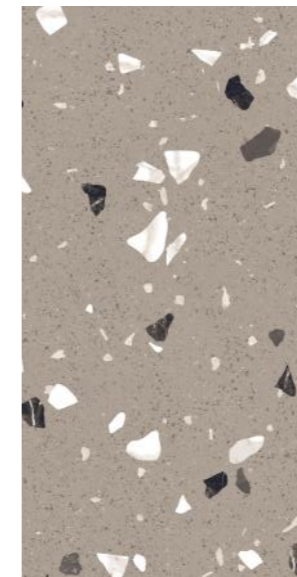

Size :
600x1200MM

Thickness :
9MM

Finish :
GLOSSY

TERRAZZO
COLLECTION

Random : 2