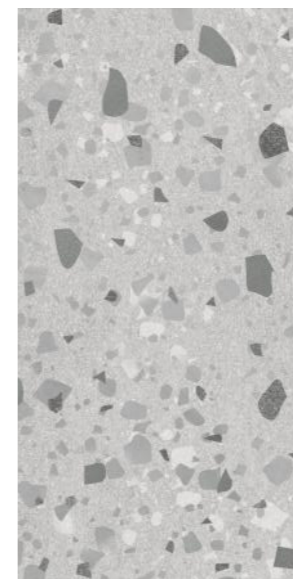

Random : 4

**CRUSHED
GREY**

Size :
600x1200MM

Thickness :
9MM

Finish :
GLOSSY

TERRAZZO
COLLECTION

Random : 4

CRUSHED
GREY