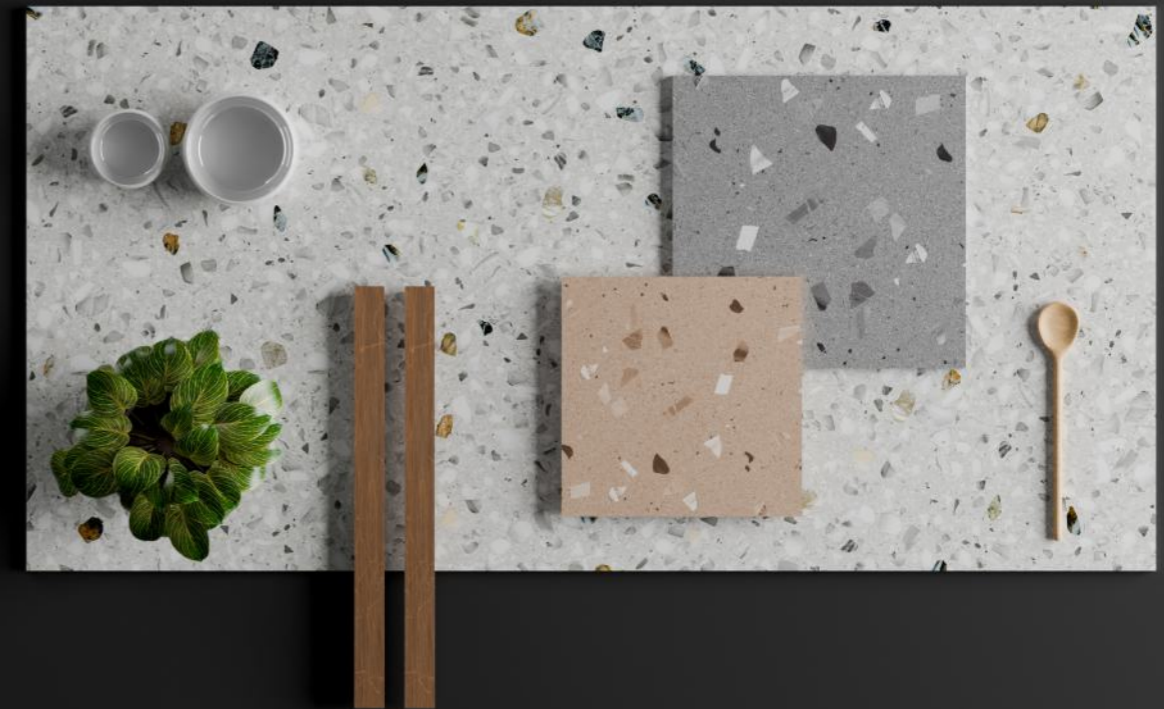

Stain
Resistant

Resistant To
UV Rays

Impact
Resistant

DIVERSE DESIGNS, TIMELESS APPEAL

Our Terrazzo tiles come in a diverse range of colors, patterns, and textures, offering limitless design possibilities. Whether you prefer subtle neutrals, bold hues, or intricate designs, our collection enhances any space with elegance. Combining timeless terrazzo charm with modern resilience, they create stunning surfaces that stand the test of time.