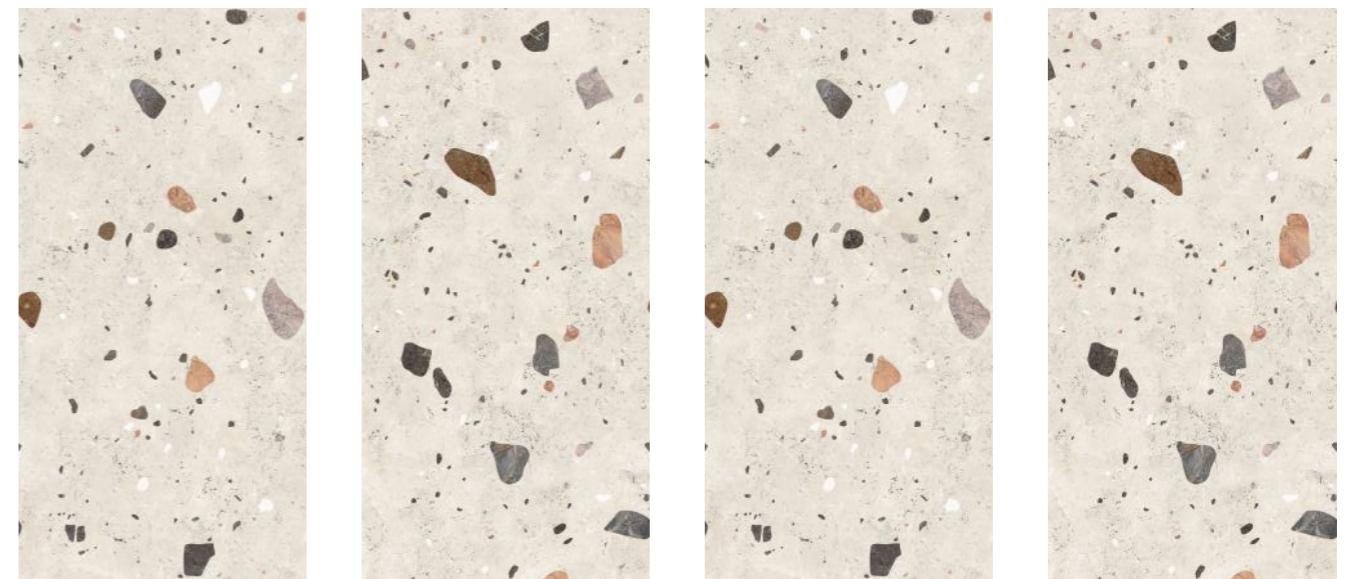

Size :
600x1200MM

Thickness :
9MM

Finish :
GLOSSY

TERRAZZO
COLLECTION

Random : 2