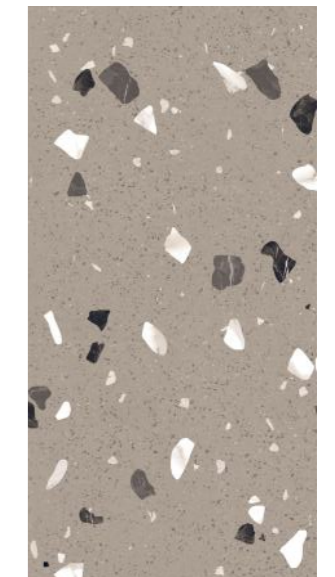

Size :
600x1200MM

Thickness :
9MM

Finish :
GLOSSY

TERRAZZO
COLLECTION

Random : 2