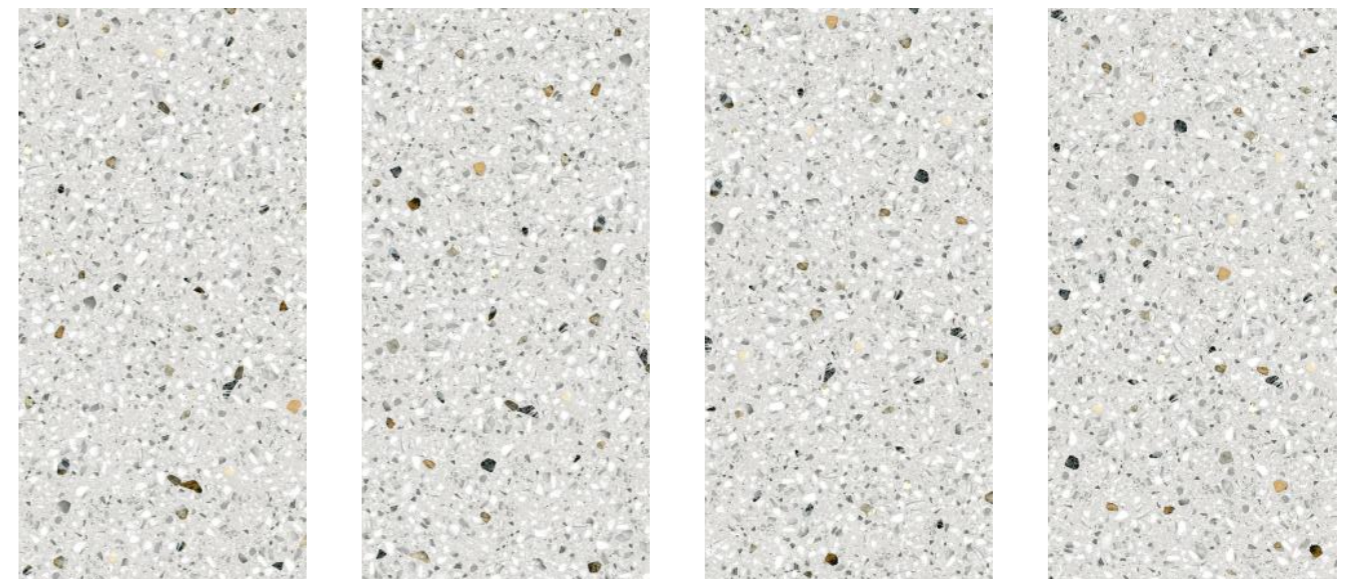

Size :
600x1200MM

Thickness :
9MM

Finish :
GLOSSY

TERRAZZO
COLLECTION

Random : 4