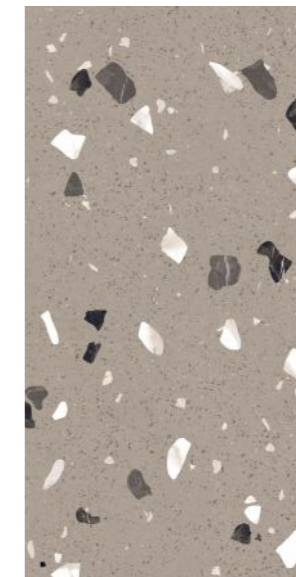

Size :
600x1200MM

Thickness :
9MM

Finish :
GLOSSY

TERRAZZO
COLLECTION

Random : 2