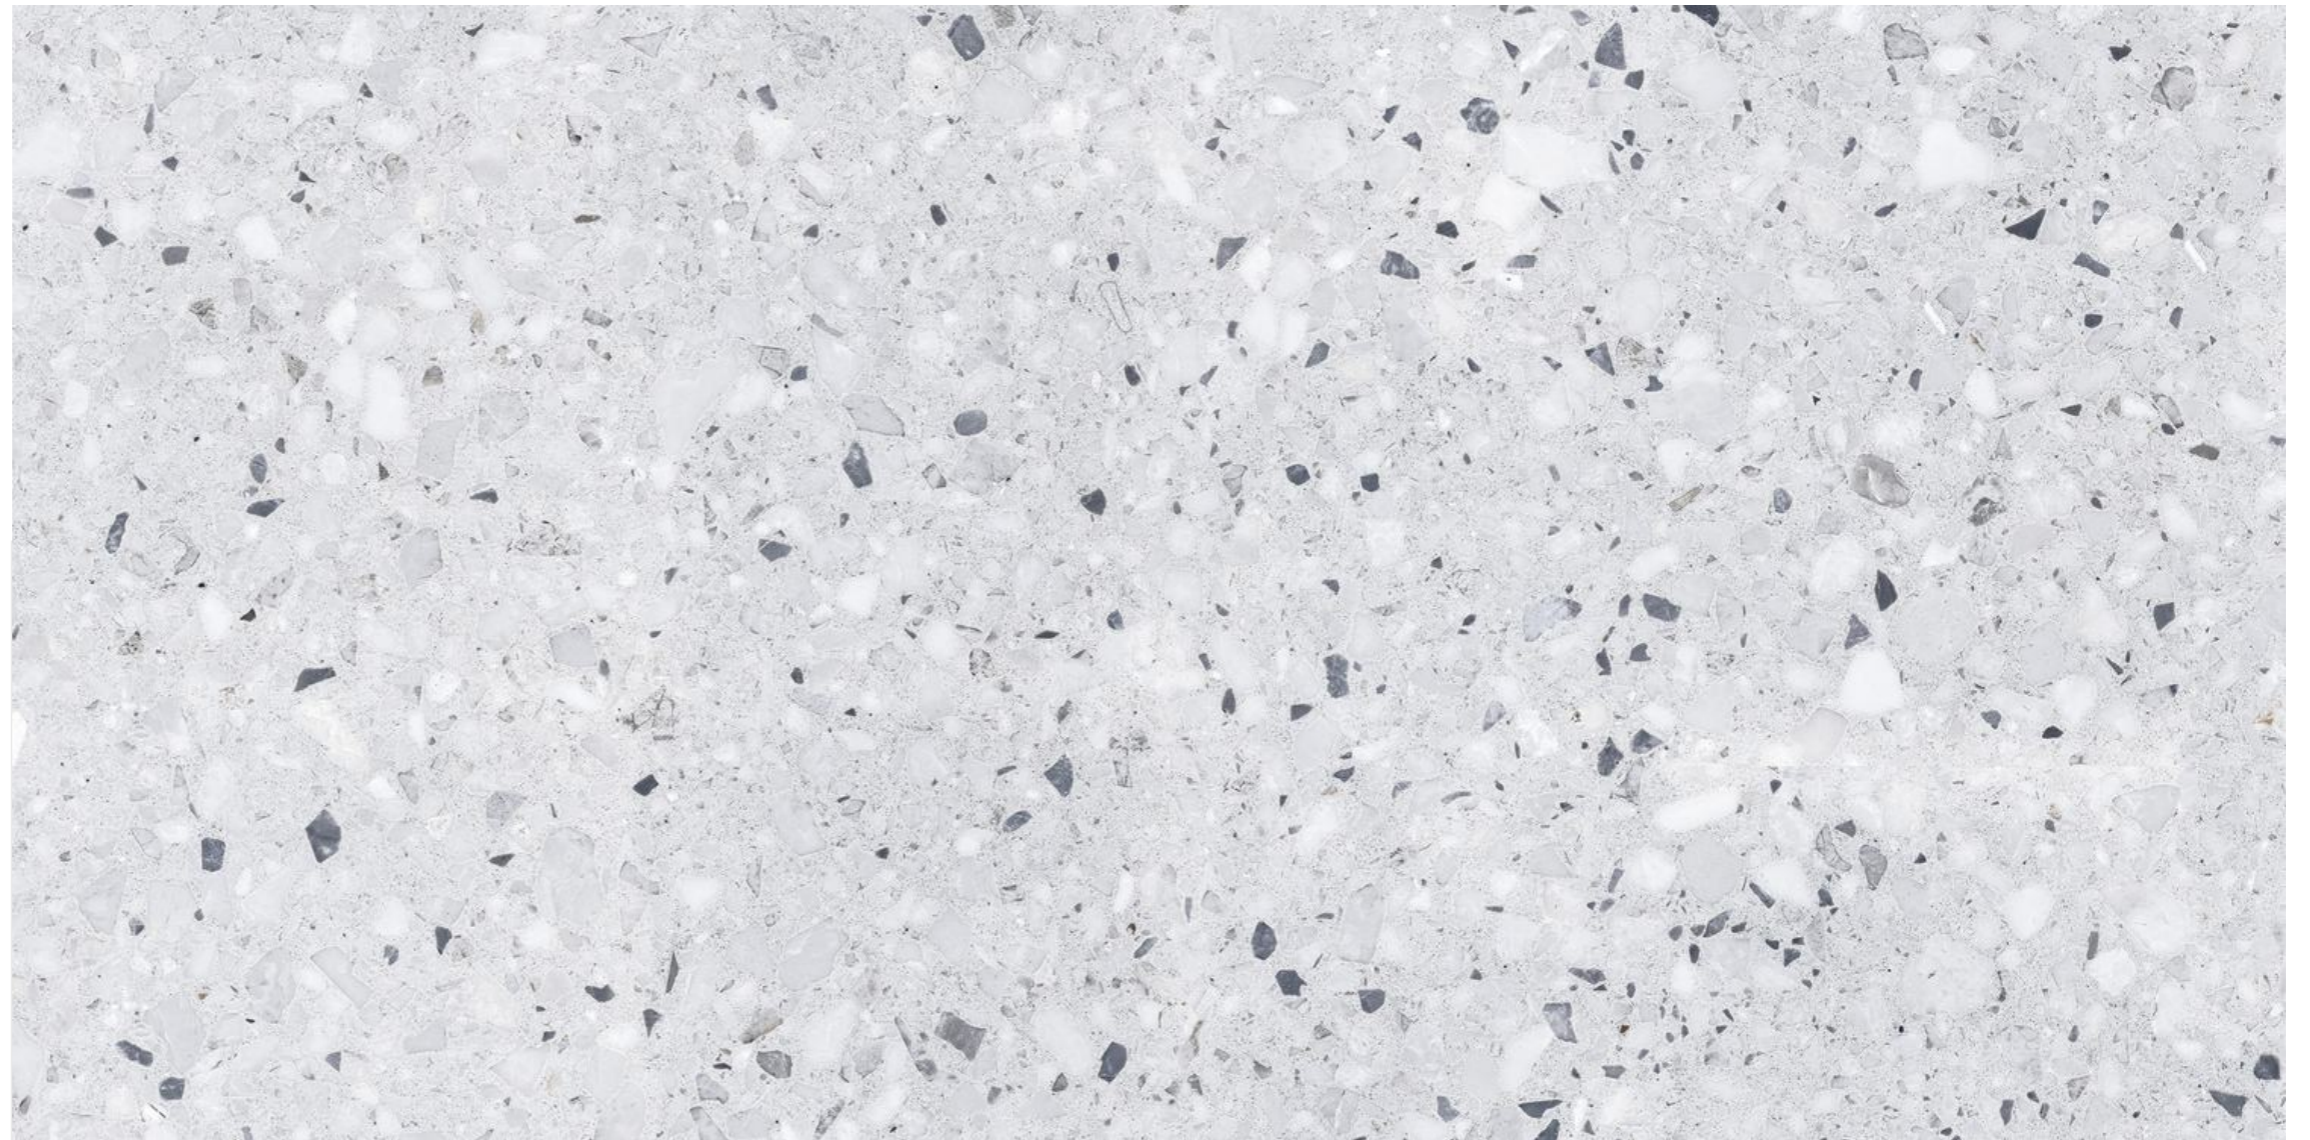

MORETTIMO
SILVER

**MOSIC
BEIGE**

Size :
600x1200MM

Thickness :
9MM

Finish :
GLOSSY

TERRAZZO
COLLECTION

Random : 4

**MOSIC
GREY**