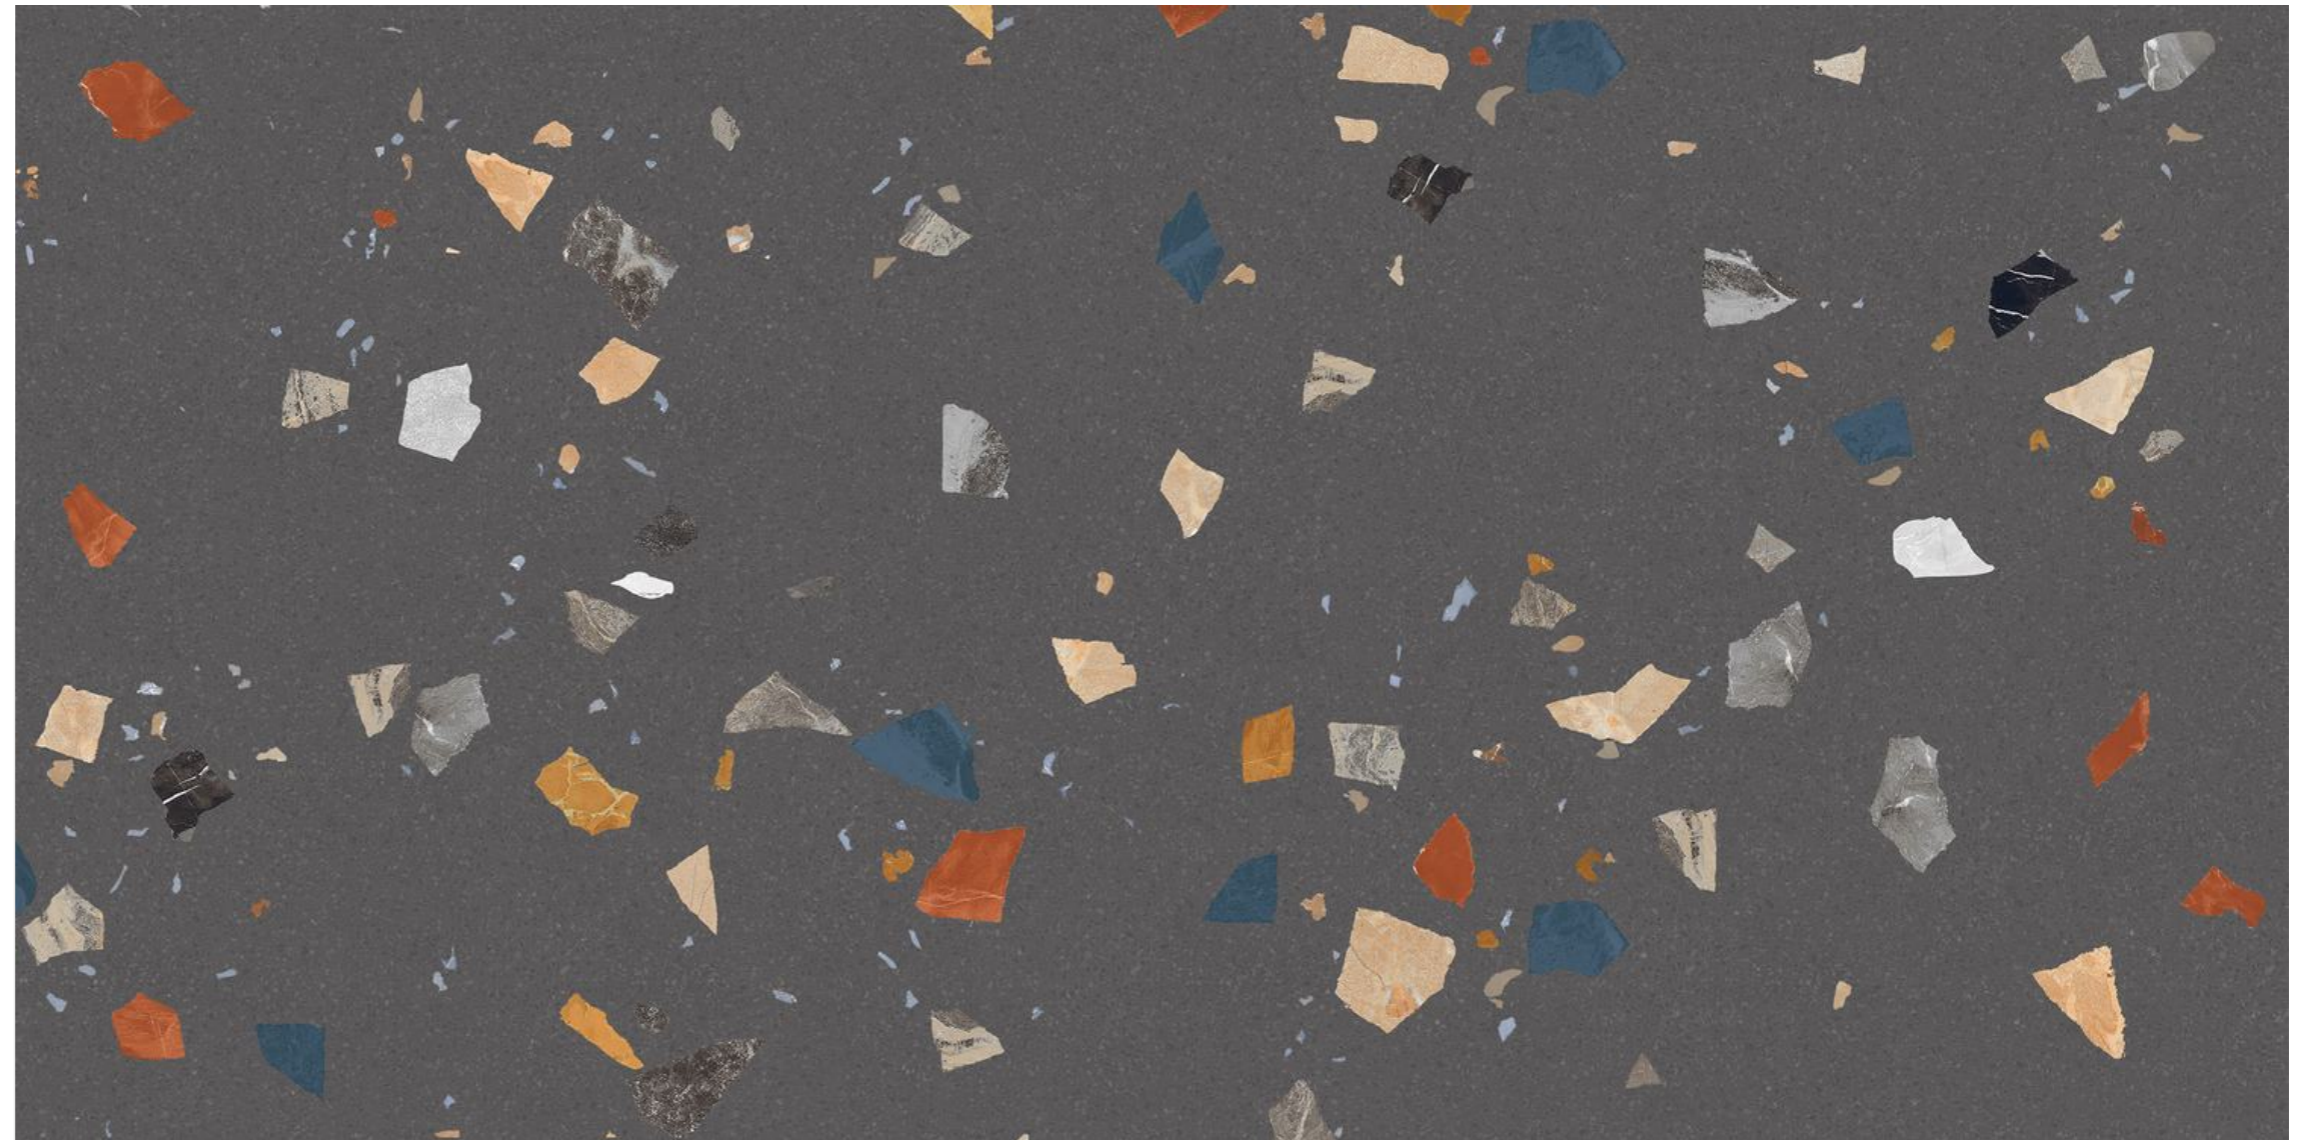

TERRAZO
CLONIC MOCHA