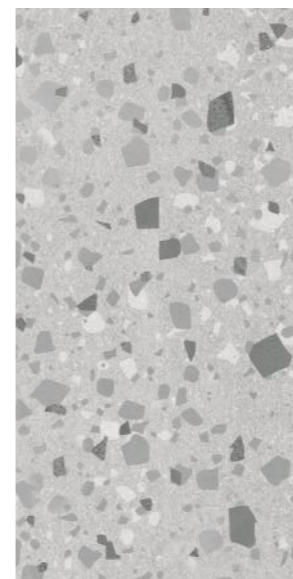

Random : 4

**CRUSHED
GREY**

Size :
600x1200MM

Thickness :
9MM

Finish :
GLOSSY

TERRAZZO
COLLECTION

Random : 4

CRUSHED
GREY