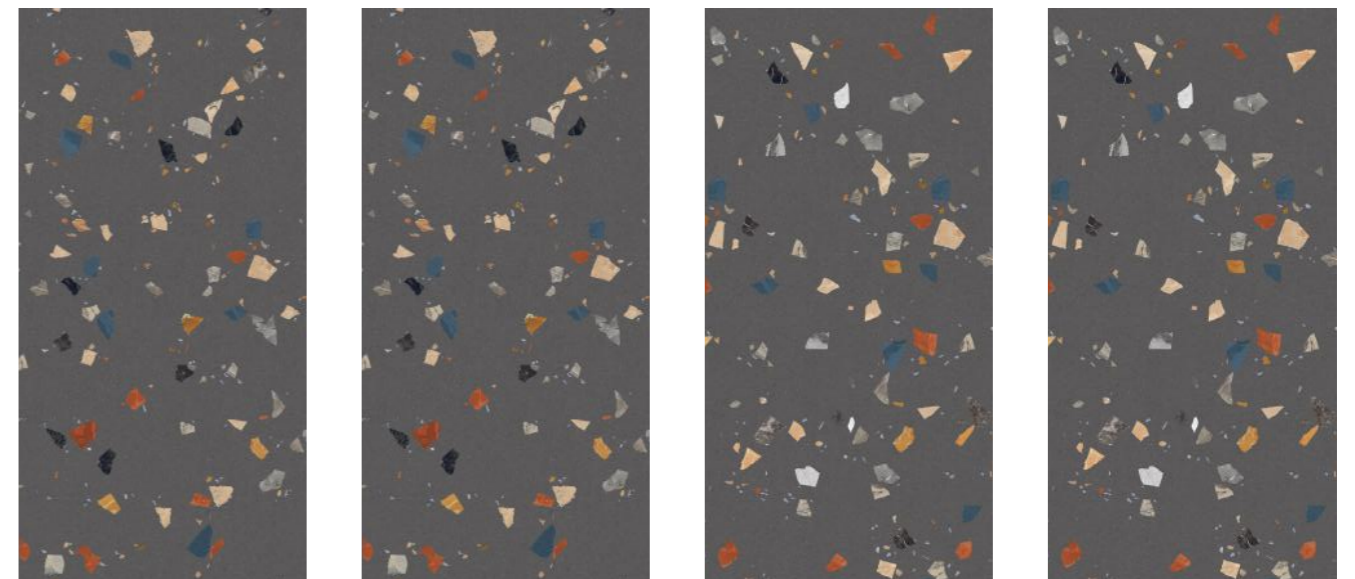

TERRAZO
CLONIC MOCHA

Size :
600x1200MM

Thickness :
9MM

Finish :
GLOSSY

TERRAZZO
COLLECTION

Random : 2

**THIMBLE
WHITE**

Size :
600x1200MM