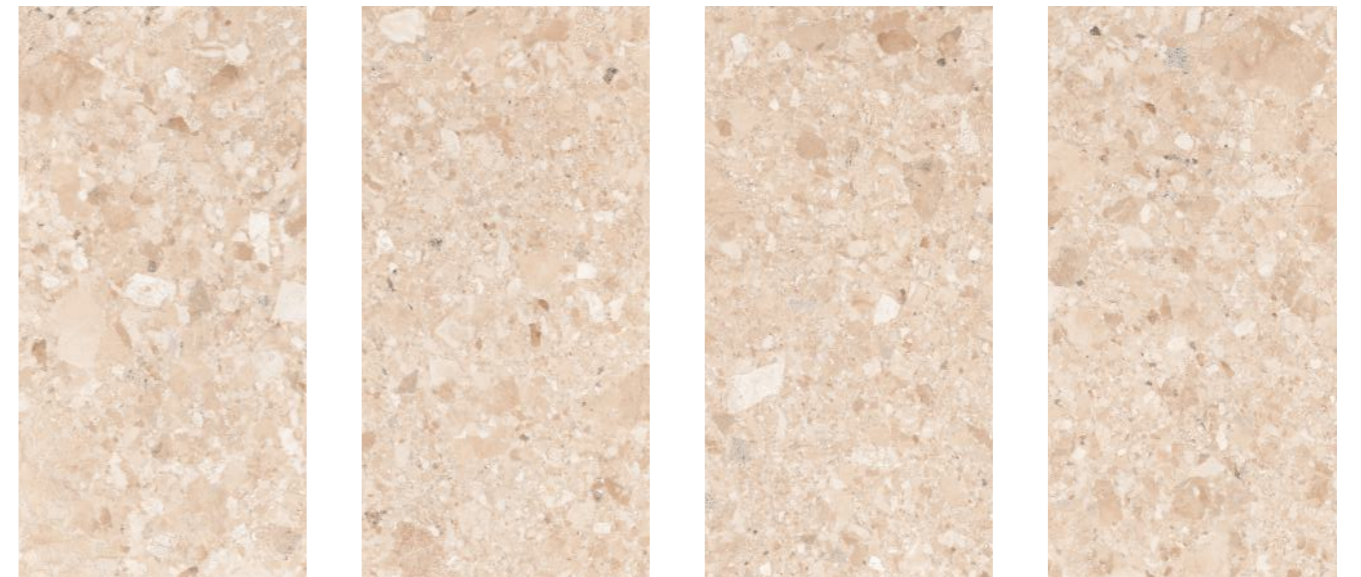

Size :
600x1200MM

Thickness :
9MM

Finish :
GLOSSY

TERRAZZO
COLLECTION

Random : 4