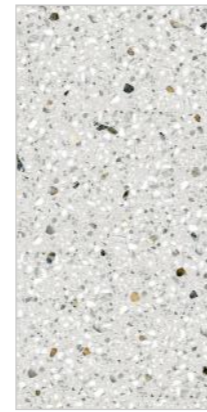

Thickness
9MM

index

INTERACTIVE GUIDE

Please Click
the corresponding tiles
to view specific tile details.

BRAZIL
STONE CEIGE

BRAZIL
STONE SILVER

CAPRERA
STONE

CRUSHED
GREY