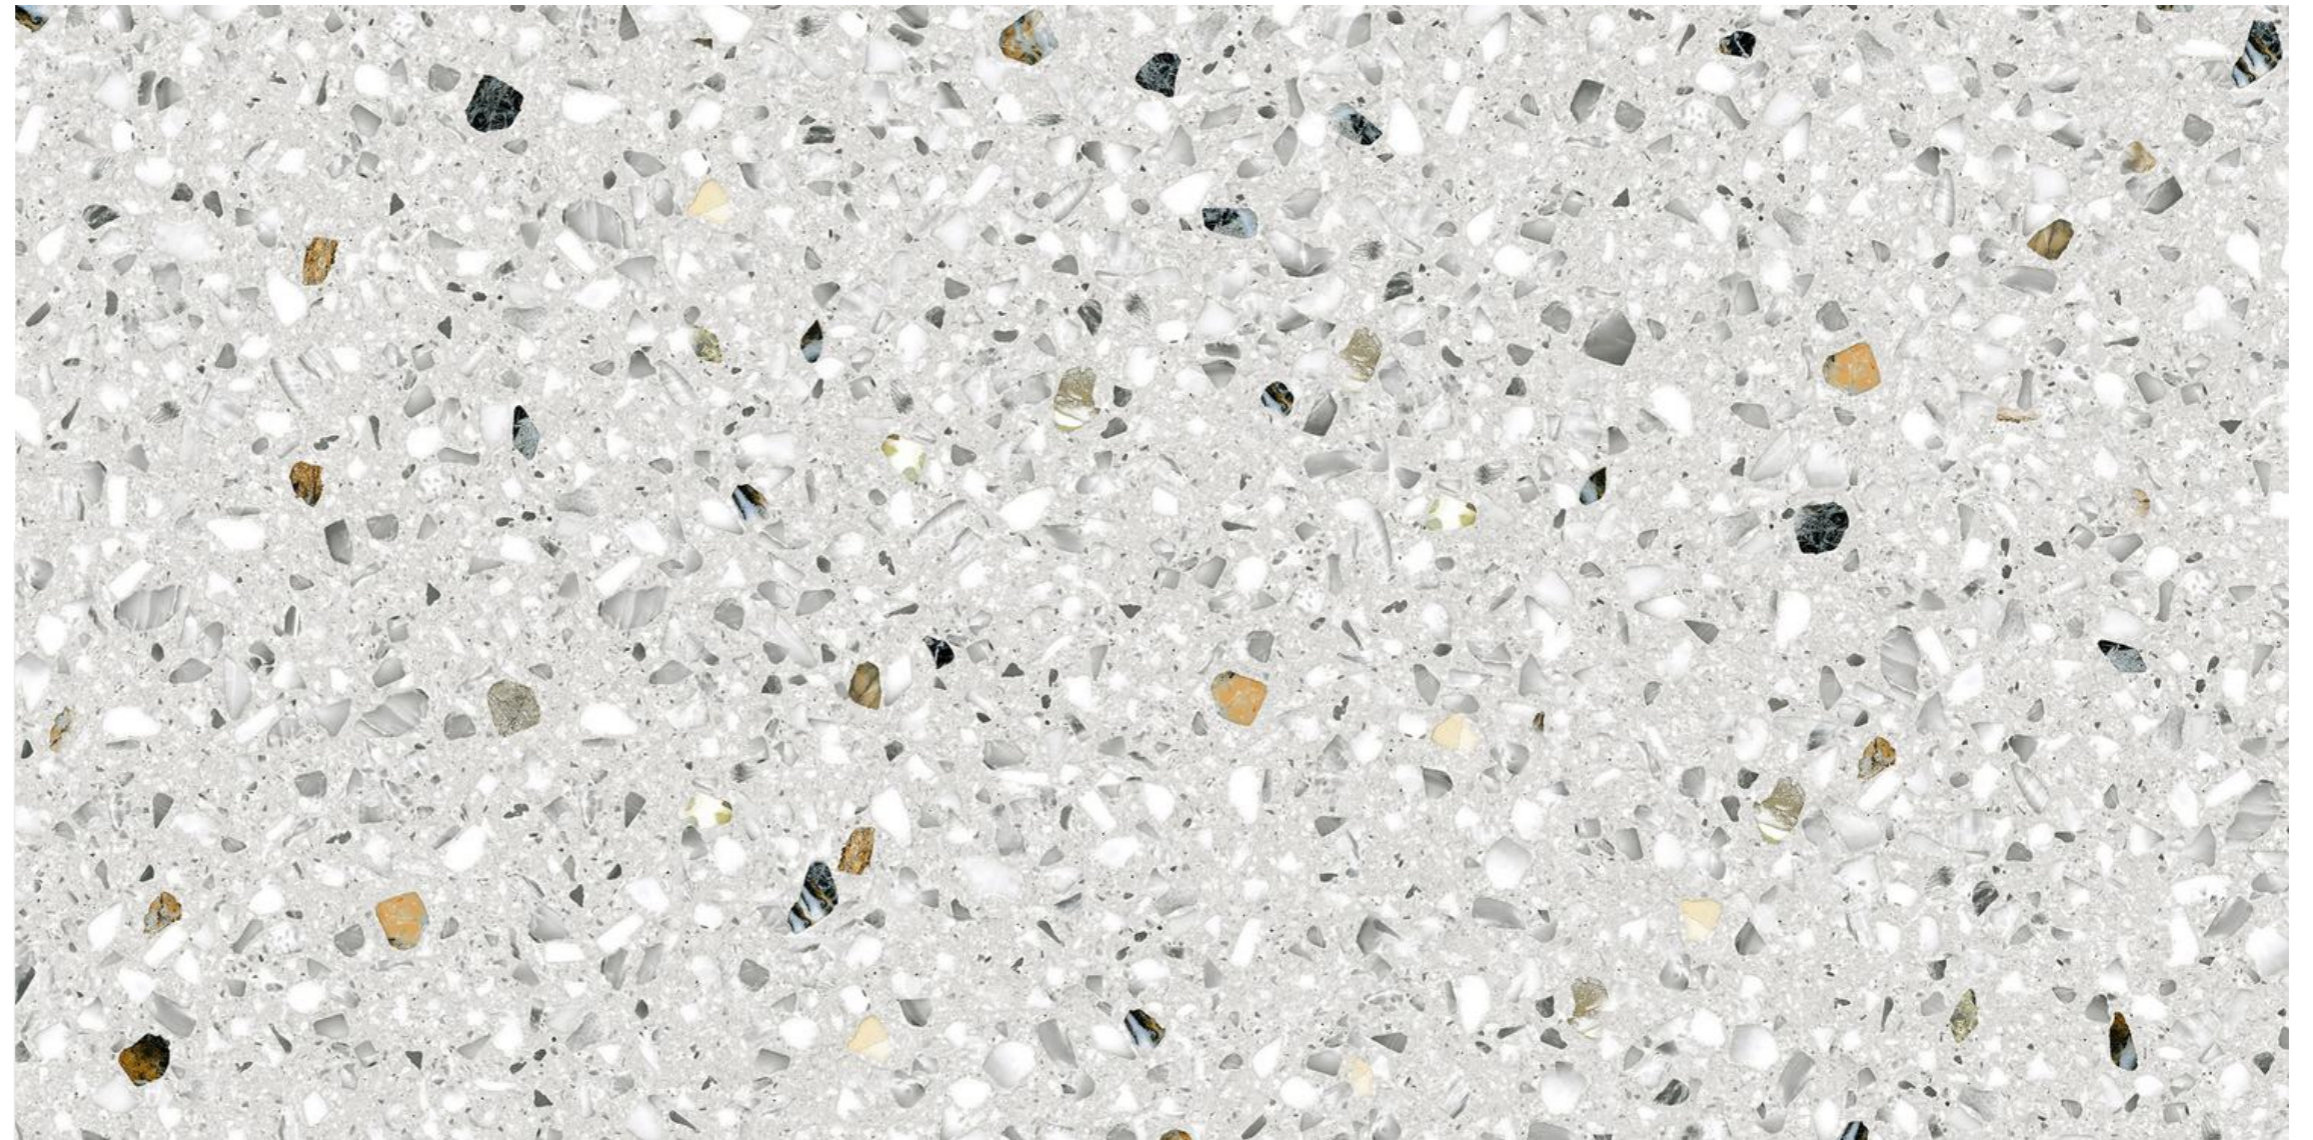

LAS PALMAS
TARRAZO