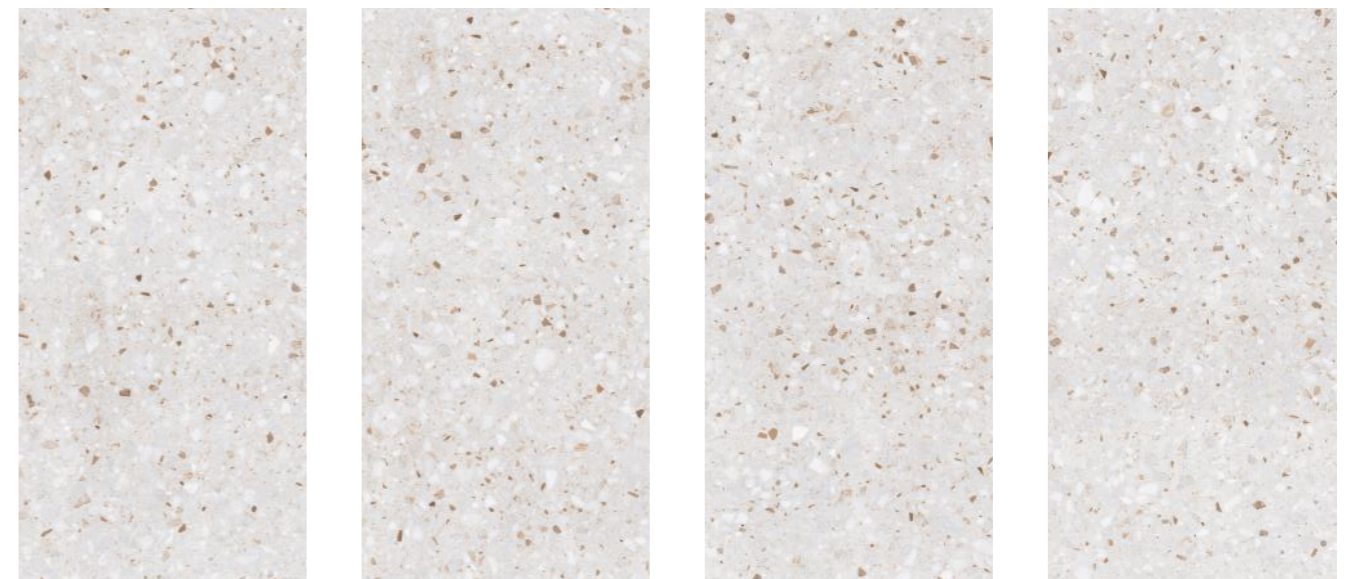

MORETTIMO
SILVER

**MOSIC
BEIGE**

Size :
600x1200MM

Thickness :
9MM

Finish :
GLOSSY

TERRAZZO
COLLECTION

Random : 4

**MOSIC
GREY**