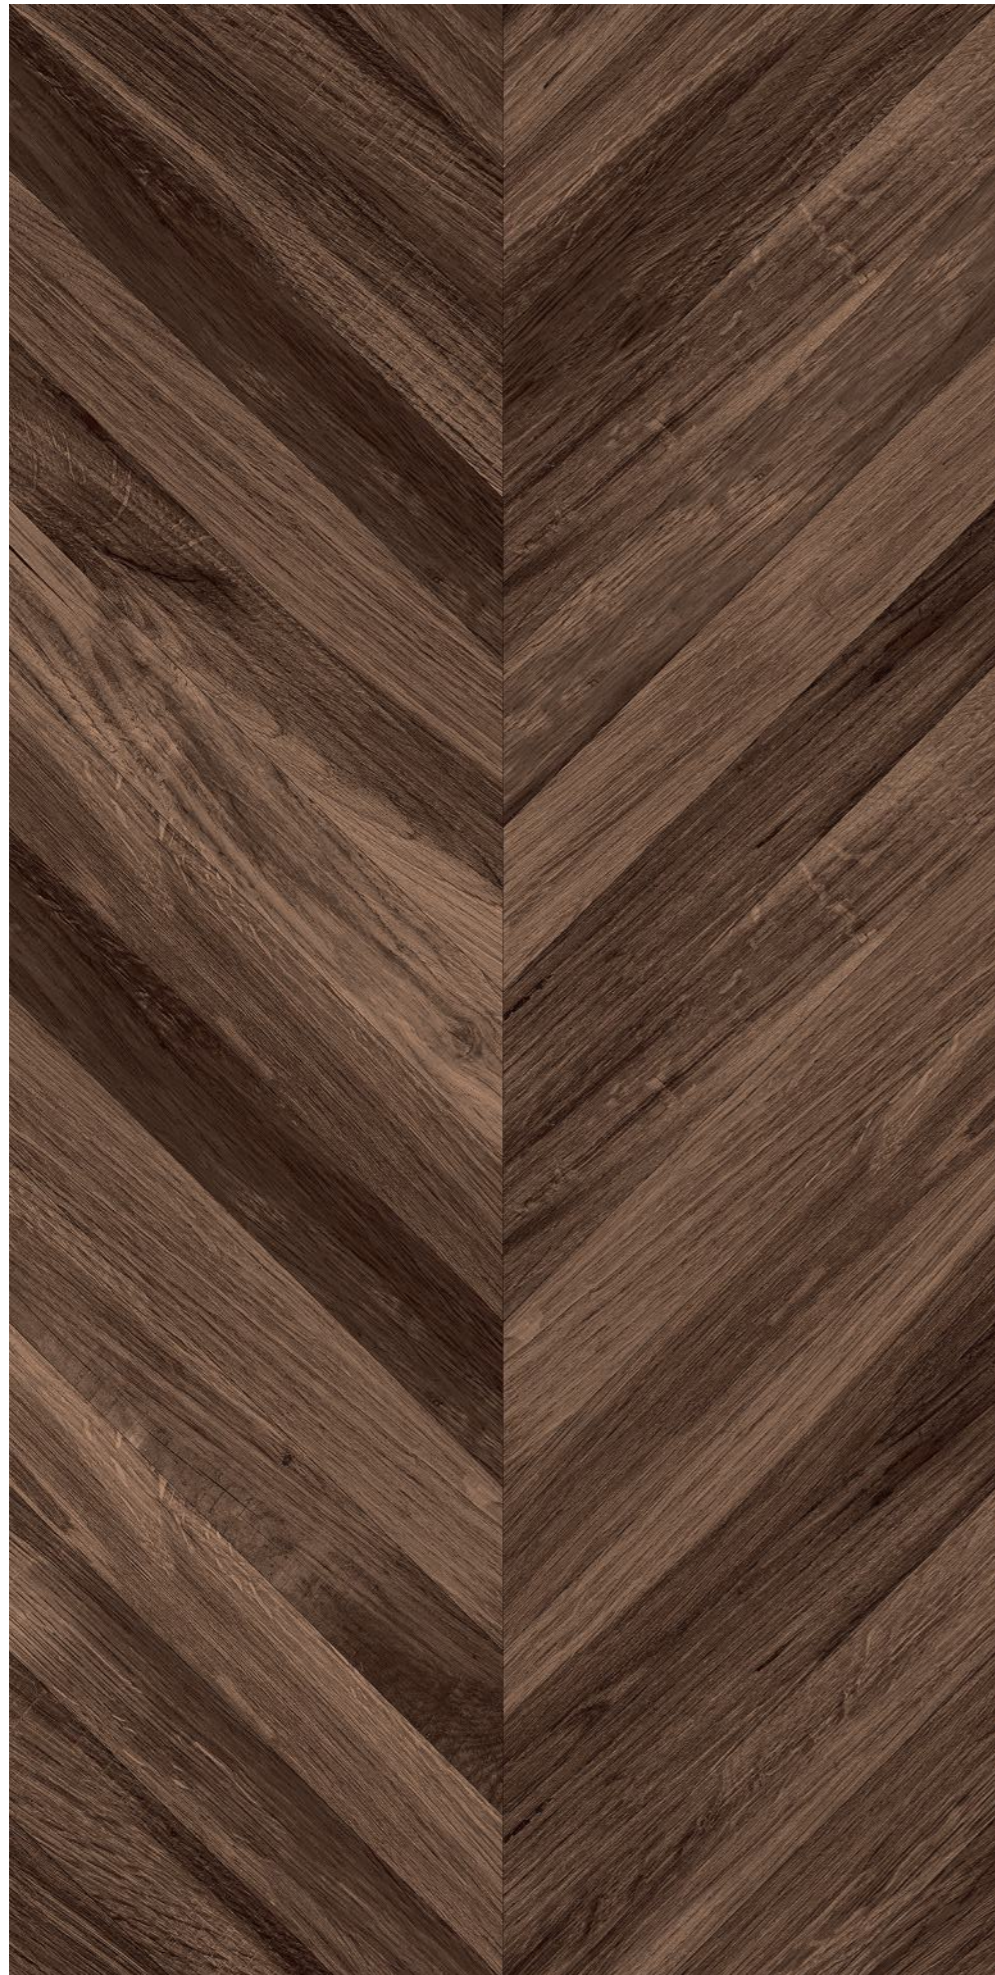

WOODEN
MATT
COLLECTIONS