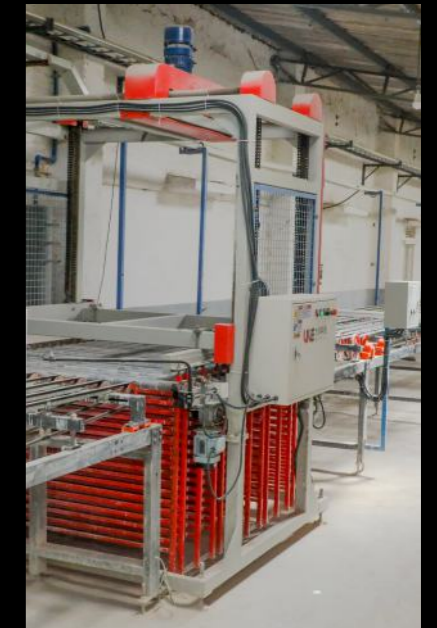

600X1200MM

**CARVED TO
PERFECTION**

STYLED FOR
ELEGANCE

**MATT
CARVING**
COLLECTION

CATALOGUE
2024

ABOUT US

Welcome to Lexira Surfaces where every tile is produced with an unwavering commitment to quality. The company proudly manufactures premium tiles under the HiTech Machinery, achieving an impressive production capacity. At LEXIRA, innovation, creativity, and design are not just ideals but the driving forces behind every product. These values continue to shape the brand's identity, ensuring that every tile reflects excellence in craftsmanship and aesthetics. The company's relentless pursuit of innovation, paired with a passion for cutting-edge designs, defines the essence of LEXIRA SURFACES.

www.lexirasurfaces.com

At LEXIRA SURFACES, where cutting-edge technology meets world-class craftsmanship. Our state-of-the-art production line is equipped with the finest machinery and automation, ensuring precision and excellence in every tile we produce. With a seamless blend of innovation and efficiency, our factory showcases a highly advanced manufacturing setup, delivering unmatched quality and consistency.