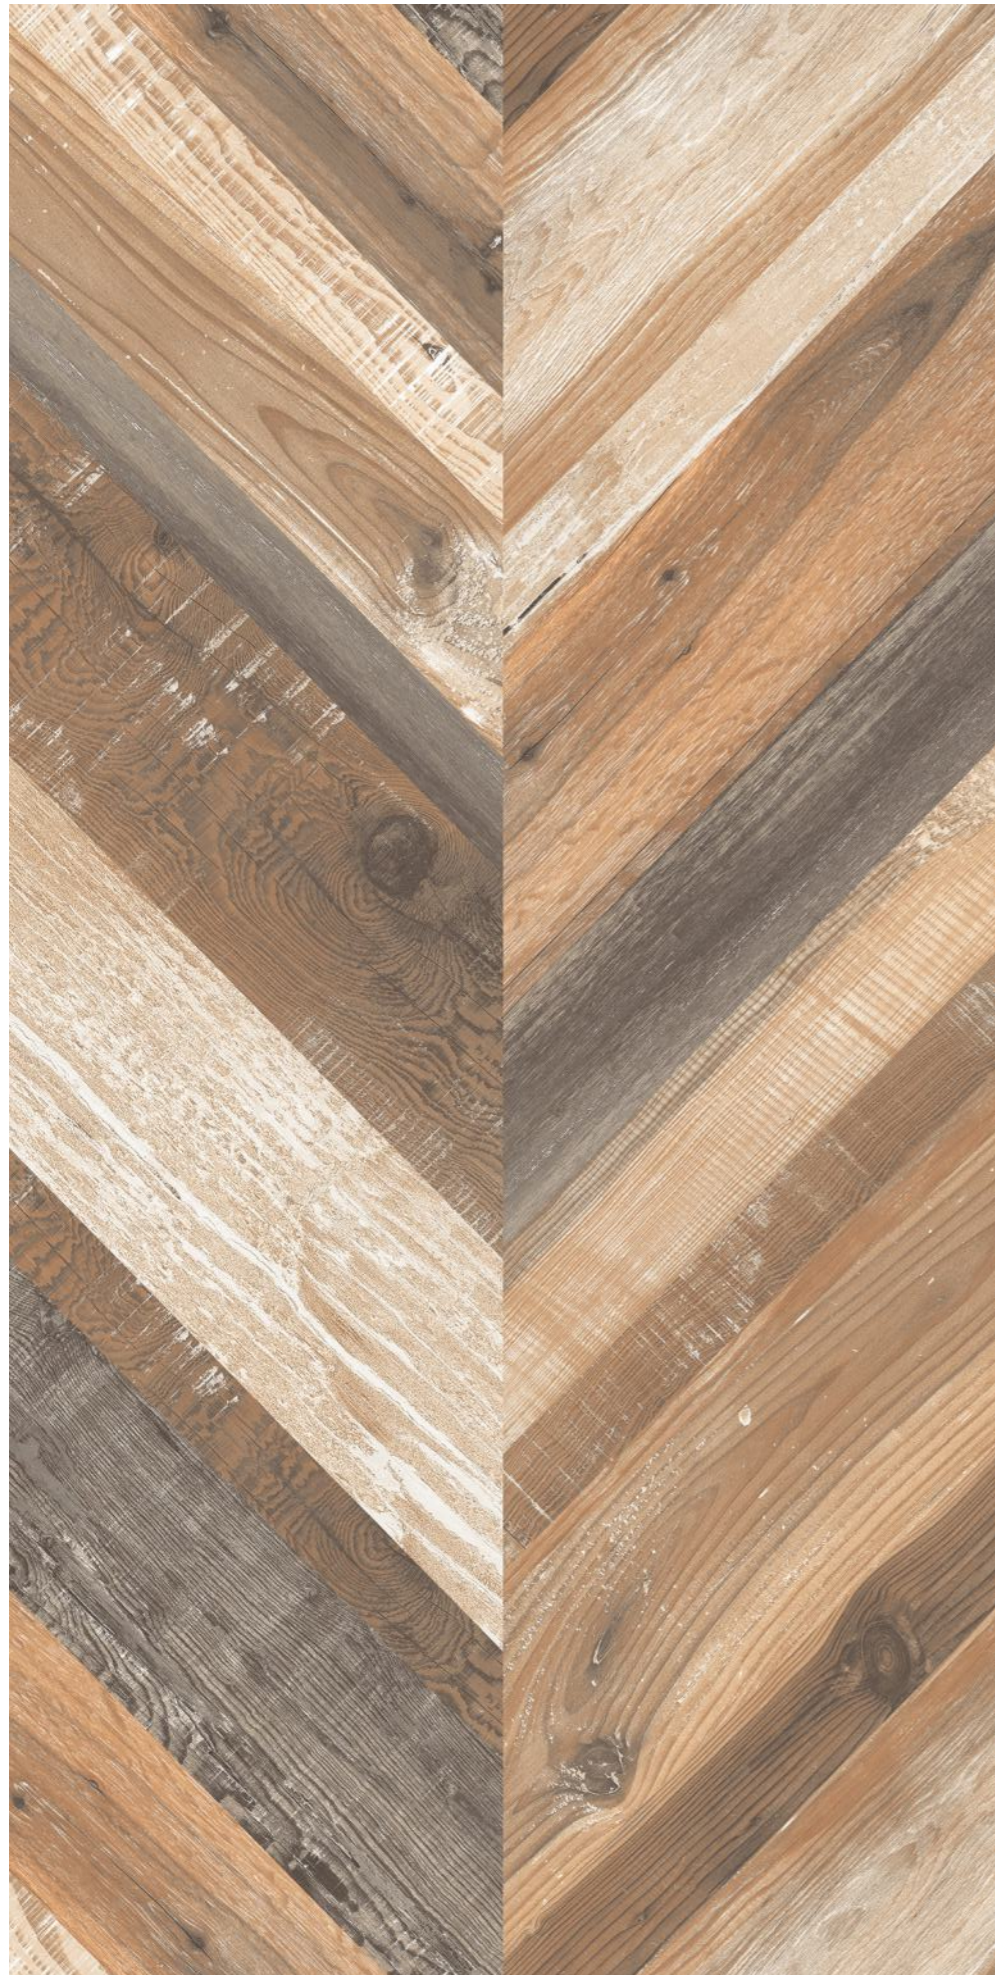

WOODEN
MATT
COLLECTIONS