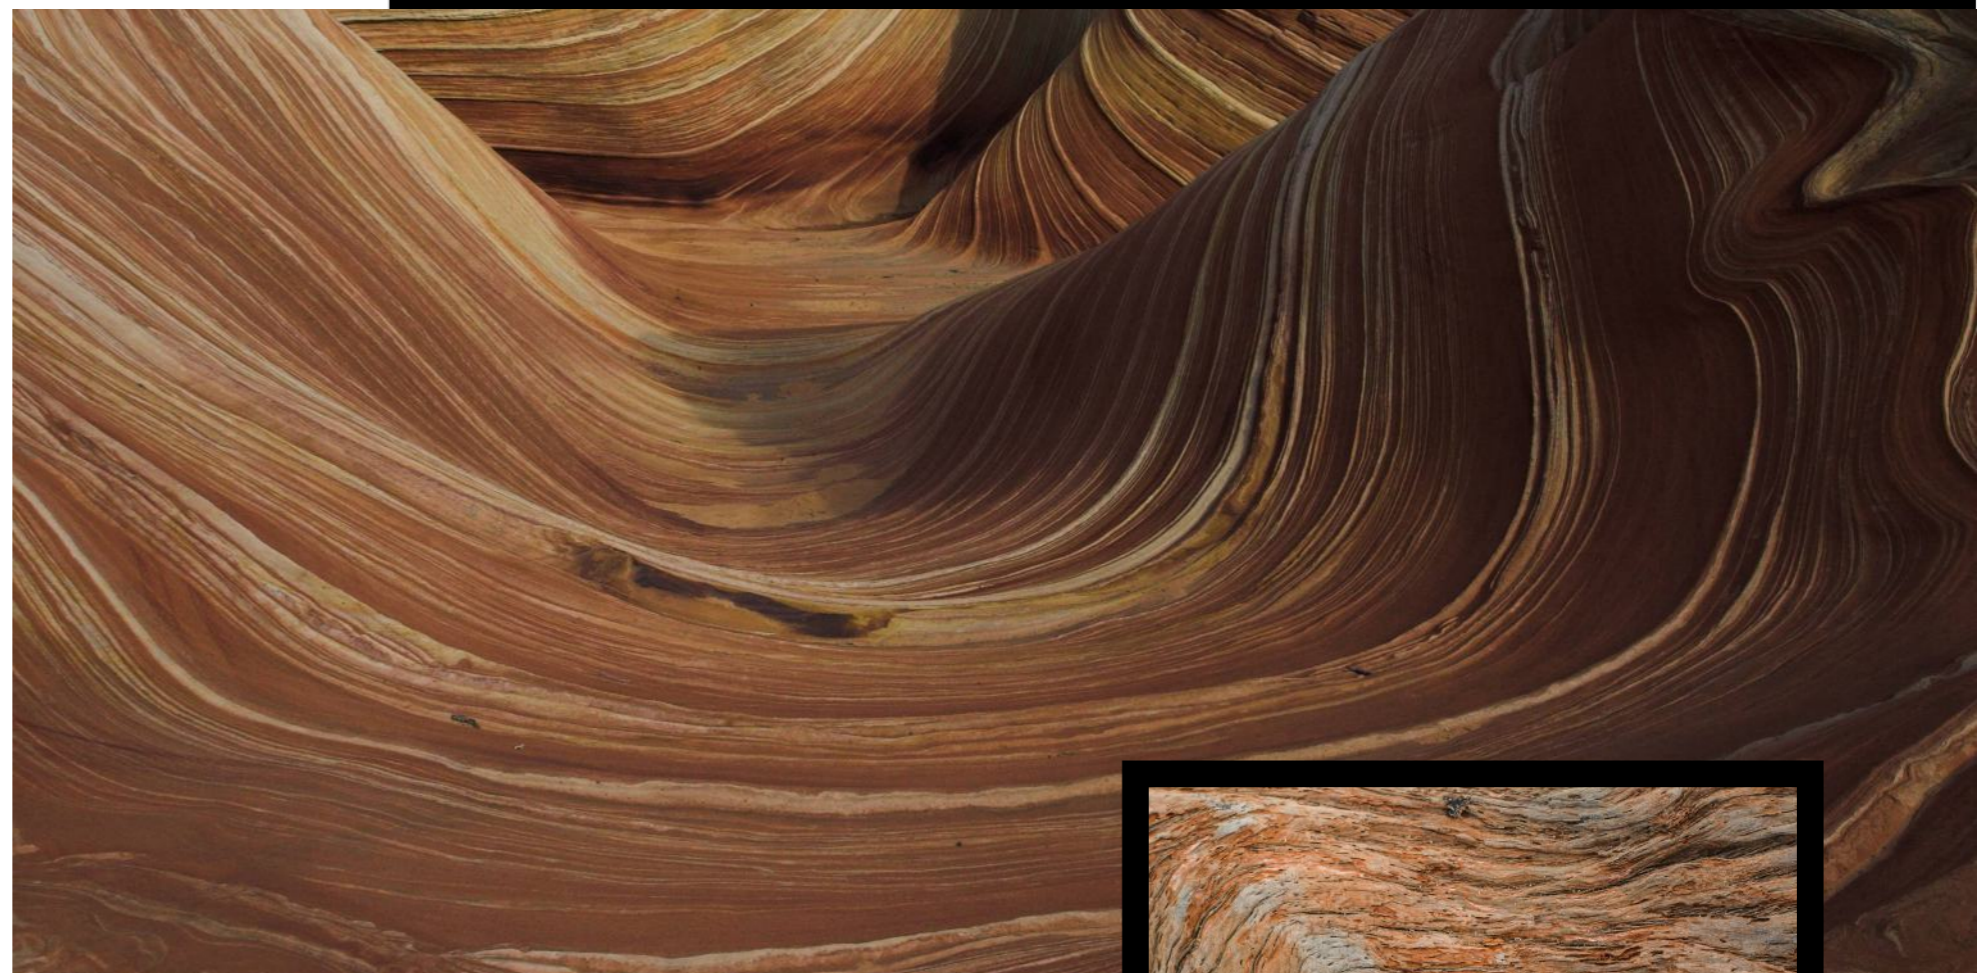

The background of the entire page is a close-up photograph of a dark, textured stone surface. The stone has a complex, organic pattern of light-colored veins and cracks that radiate from a central point on the left side, creating a starburst effect. The lighting highlights the rough, carved texture of the stone.

Transform your space with the perfect blend of natural wood aesthetics and modern matte sophistication. Wooden matte tiles offer the warmth and charm of natural wood while providing the durability and ease of maintenance that traditional wooden flooring cannot match. Whether you seek a rustic charm or a contemporary elegance, these tiles bring a unique balance of beauty and functionality to your interiors.

RUSTIC BEAUTY,
MODERN DURABILITY

6 0 0 X 1 2 0 0 M M

**MATT
CARVING**
COLLECTION

WOODEN ESSENCE, MATTE BRILLIANCE

Transform your space with wooden matte tiles, where the timeless beauty of wood meets the durability of modern technology. Designed to bring warmth, elegance, and resilience, these tiles capture the rich textures of natural wood while offering unparalleled strength and protection against everyday challenges. Whether for residential or commercial use, our wooden matte tiles redefine interiors with their stunning aesthetics and advanced performance.