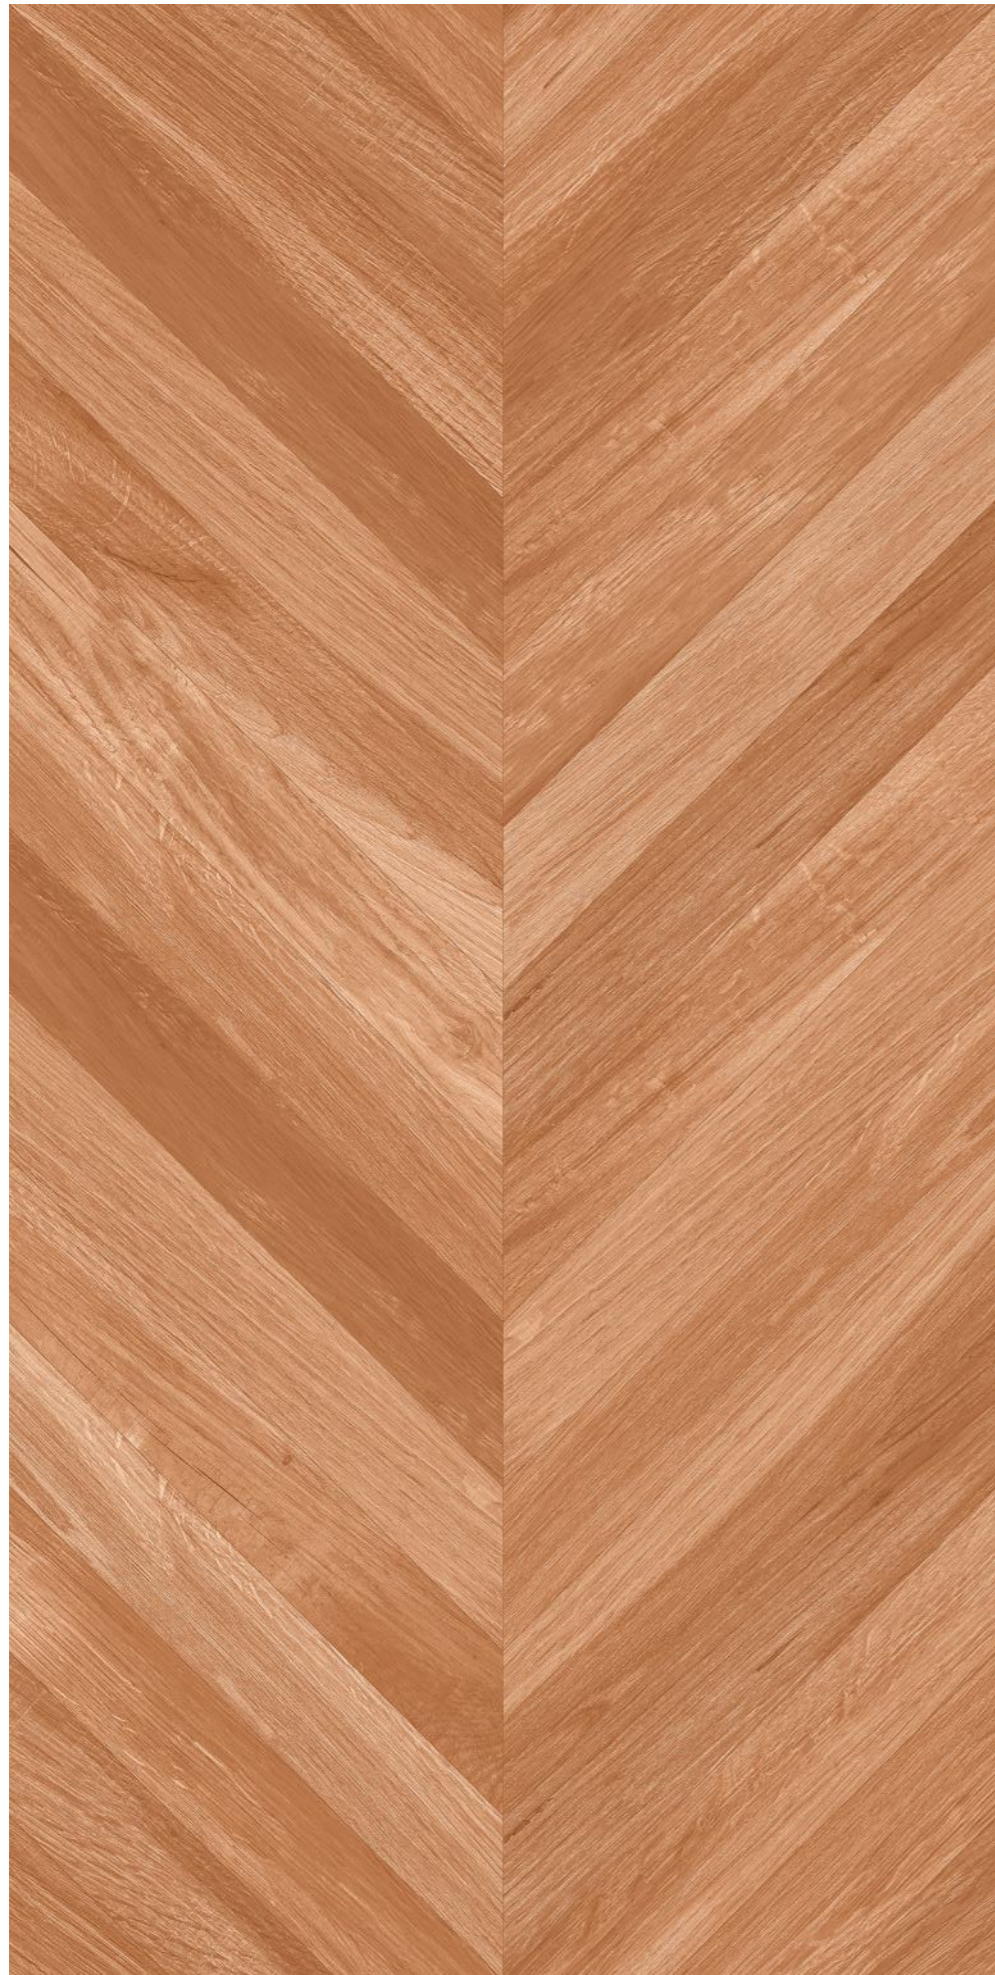

Finish :
CARVING

Random : **4**

WOODEN
MATT
COLLECTIONS

WOODN
CRAFT-1023

Size :
600x1200MM

Thickness :
9MM

Finish :
CARVING

Random : 4